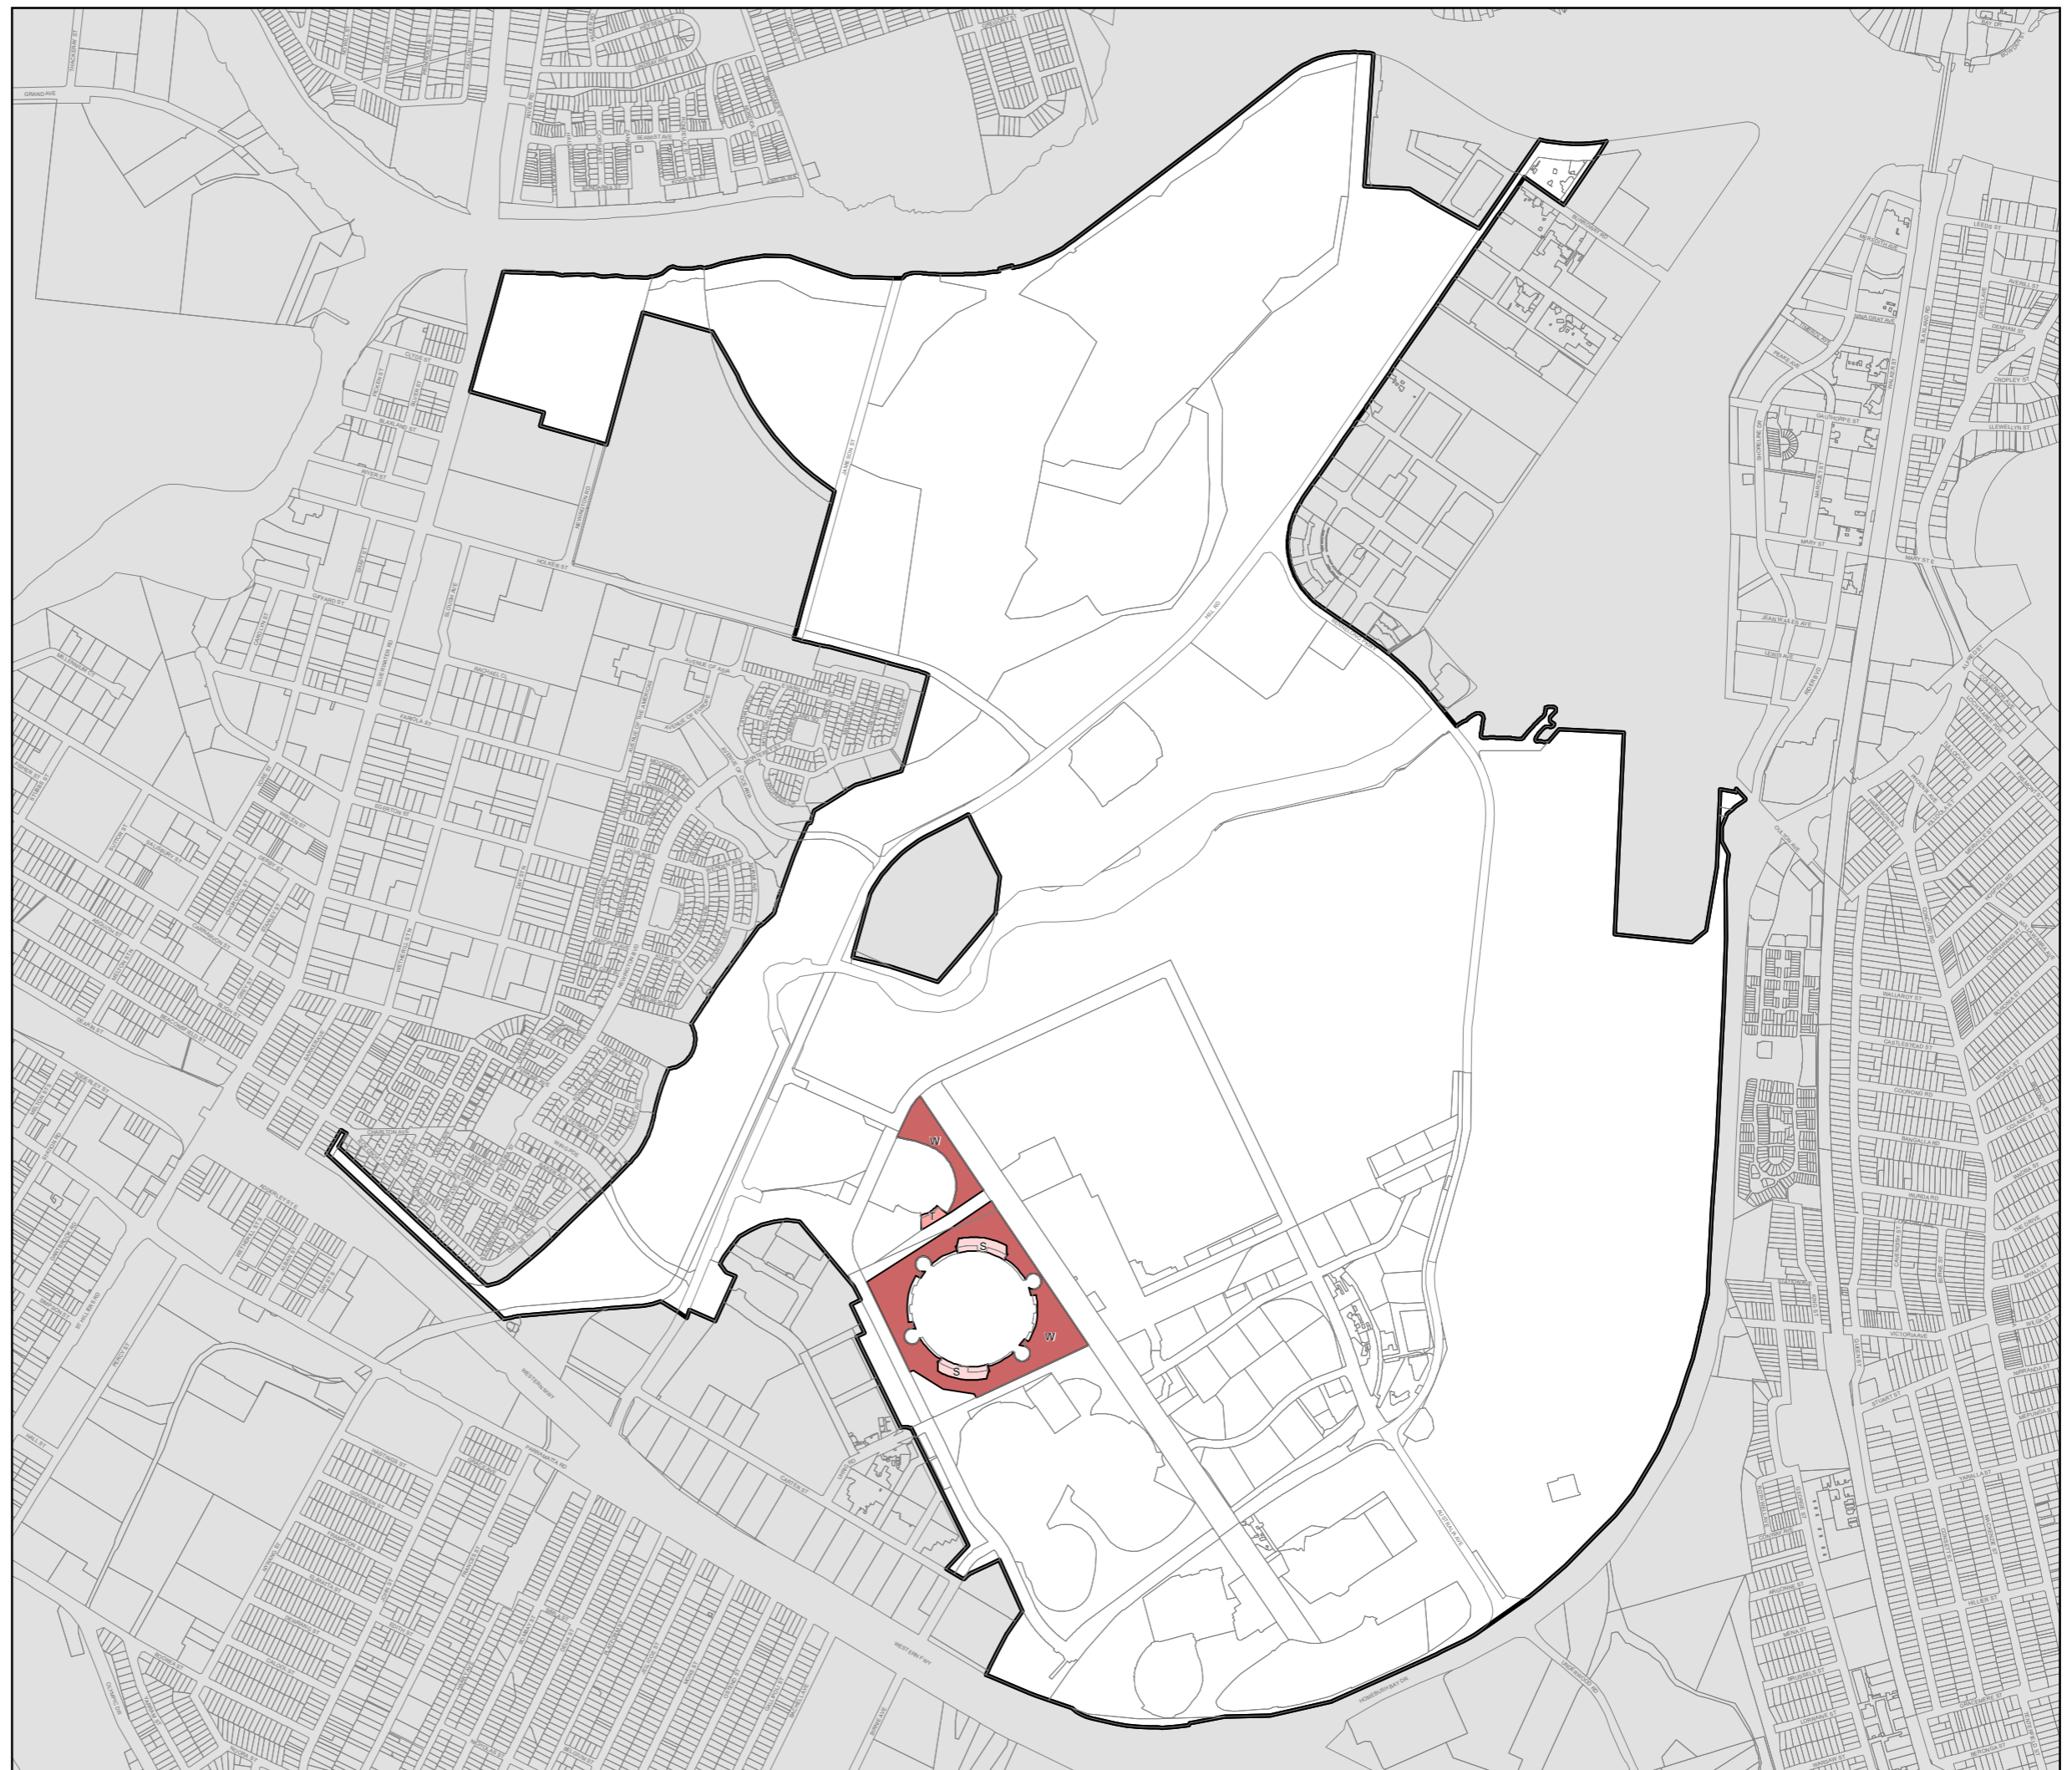

State Environmental Planning Policy (Precincts—Central River City) 2021 Sydney Olympic Park Reduced Level Map

Sheet RDL_001

- Subject Land
- Reduced Level (Australian Height Datum)**
 - S 23
 - T 28
 - W 42
- Cadastral**
 - Cadastral 13/10/2025 © Spatial Services

Projection: GDA 1994
MGA Zone 56
Scale: 1:15,000 @ A3

Map Identification Number: SEPP_CRC_SOP_RDL_001_20251013