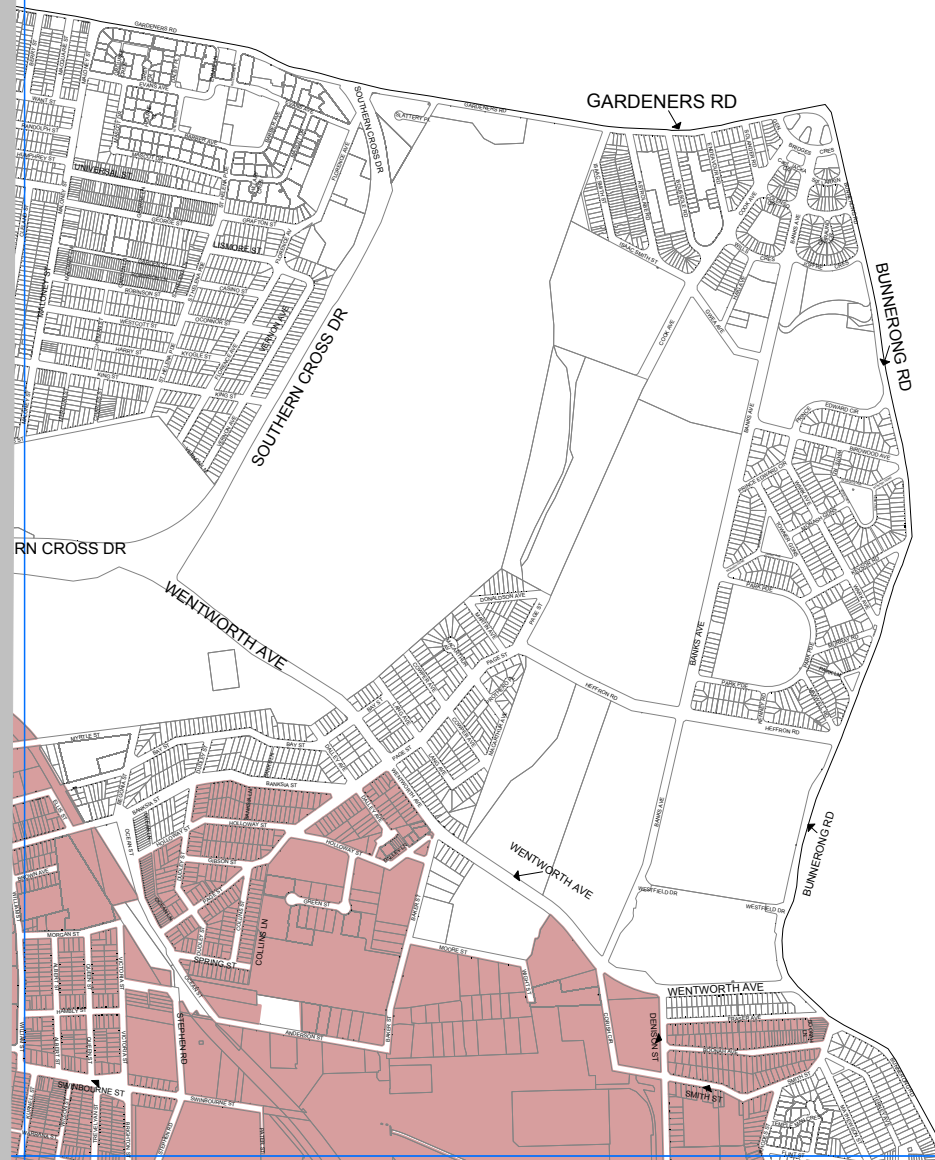

State Environmental Planning Policy (Exempt and Complying Development Codes) 2008

Botany Bay Exempt Development Land Map - Sheet LED_003

LEGEND

 Exempt Local Exclusion

Cadastral

 Cadastral 01/02/10 © City of Botany Bay Council & NSW LPMA

Scale 1:20,000 @ A3