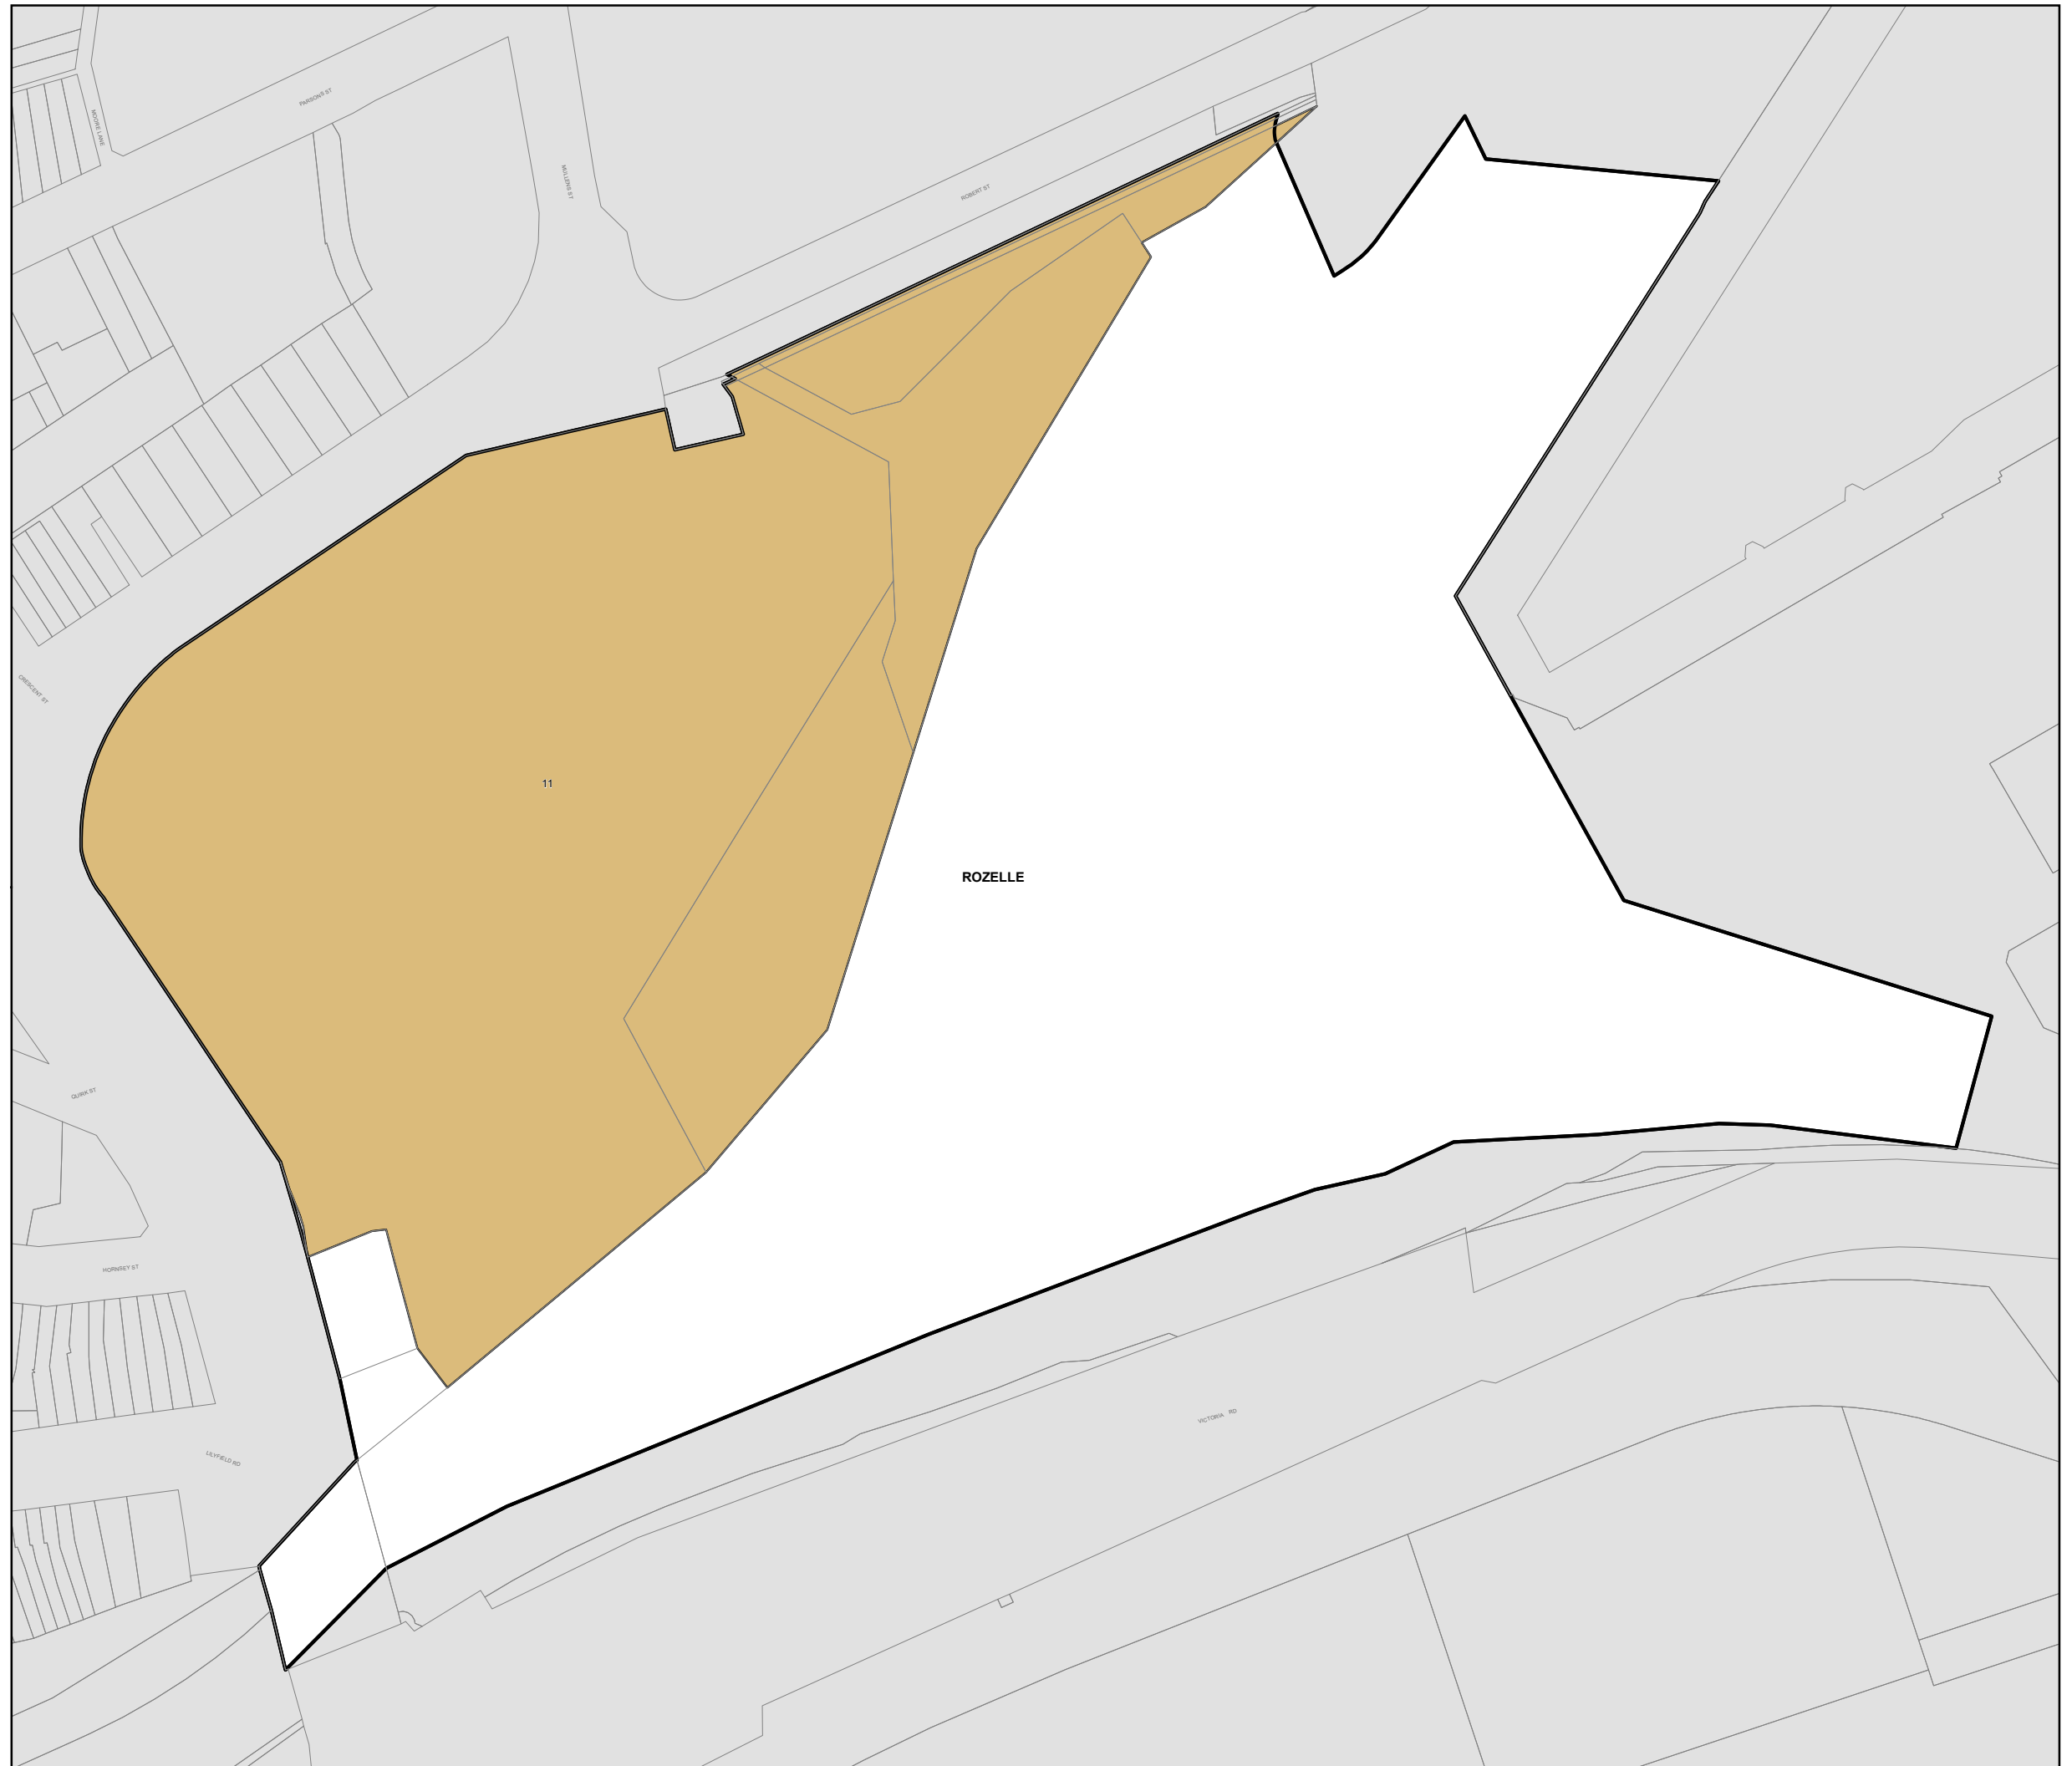

State Environmental Planning Policy (Precincts—Eastern Harbour City) 2021
Bays West Stage 1 Precinct Heritage Map

Sheet HER_001

Heritage

Item - General

Cadastral

Cadastral 8/11/2022 © Spatial Services

Projection: GDA 1994
MGA Zone 56

Scale: 1:1,600 @ A3

Map Identification Number: SEPP_EHC_BWP_HER_001_20221108