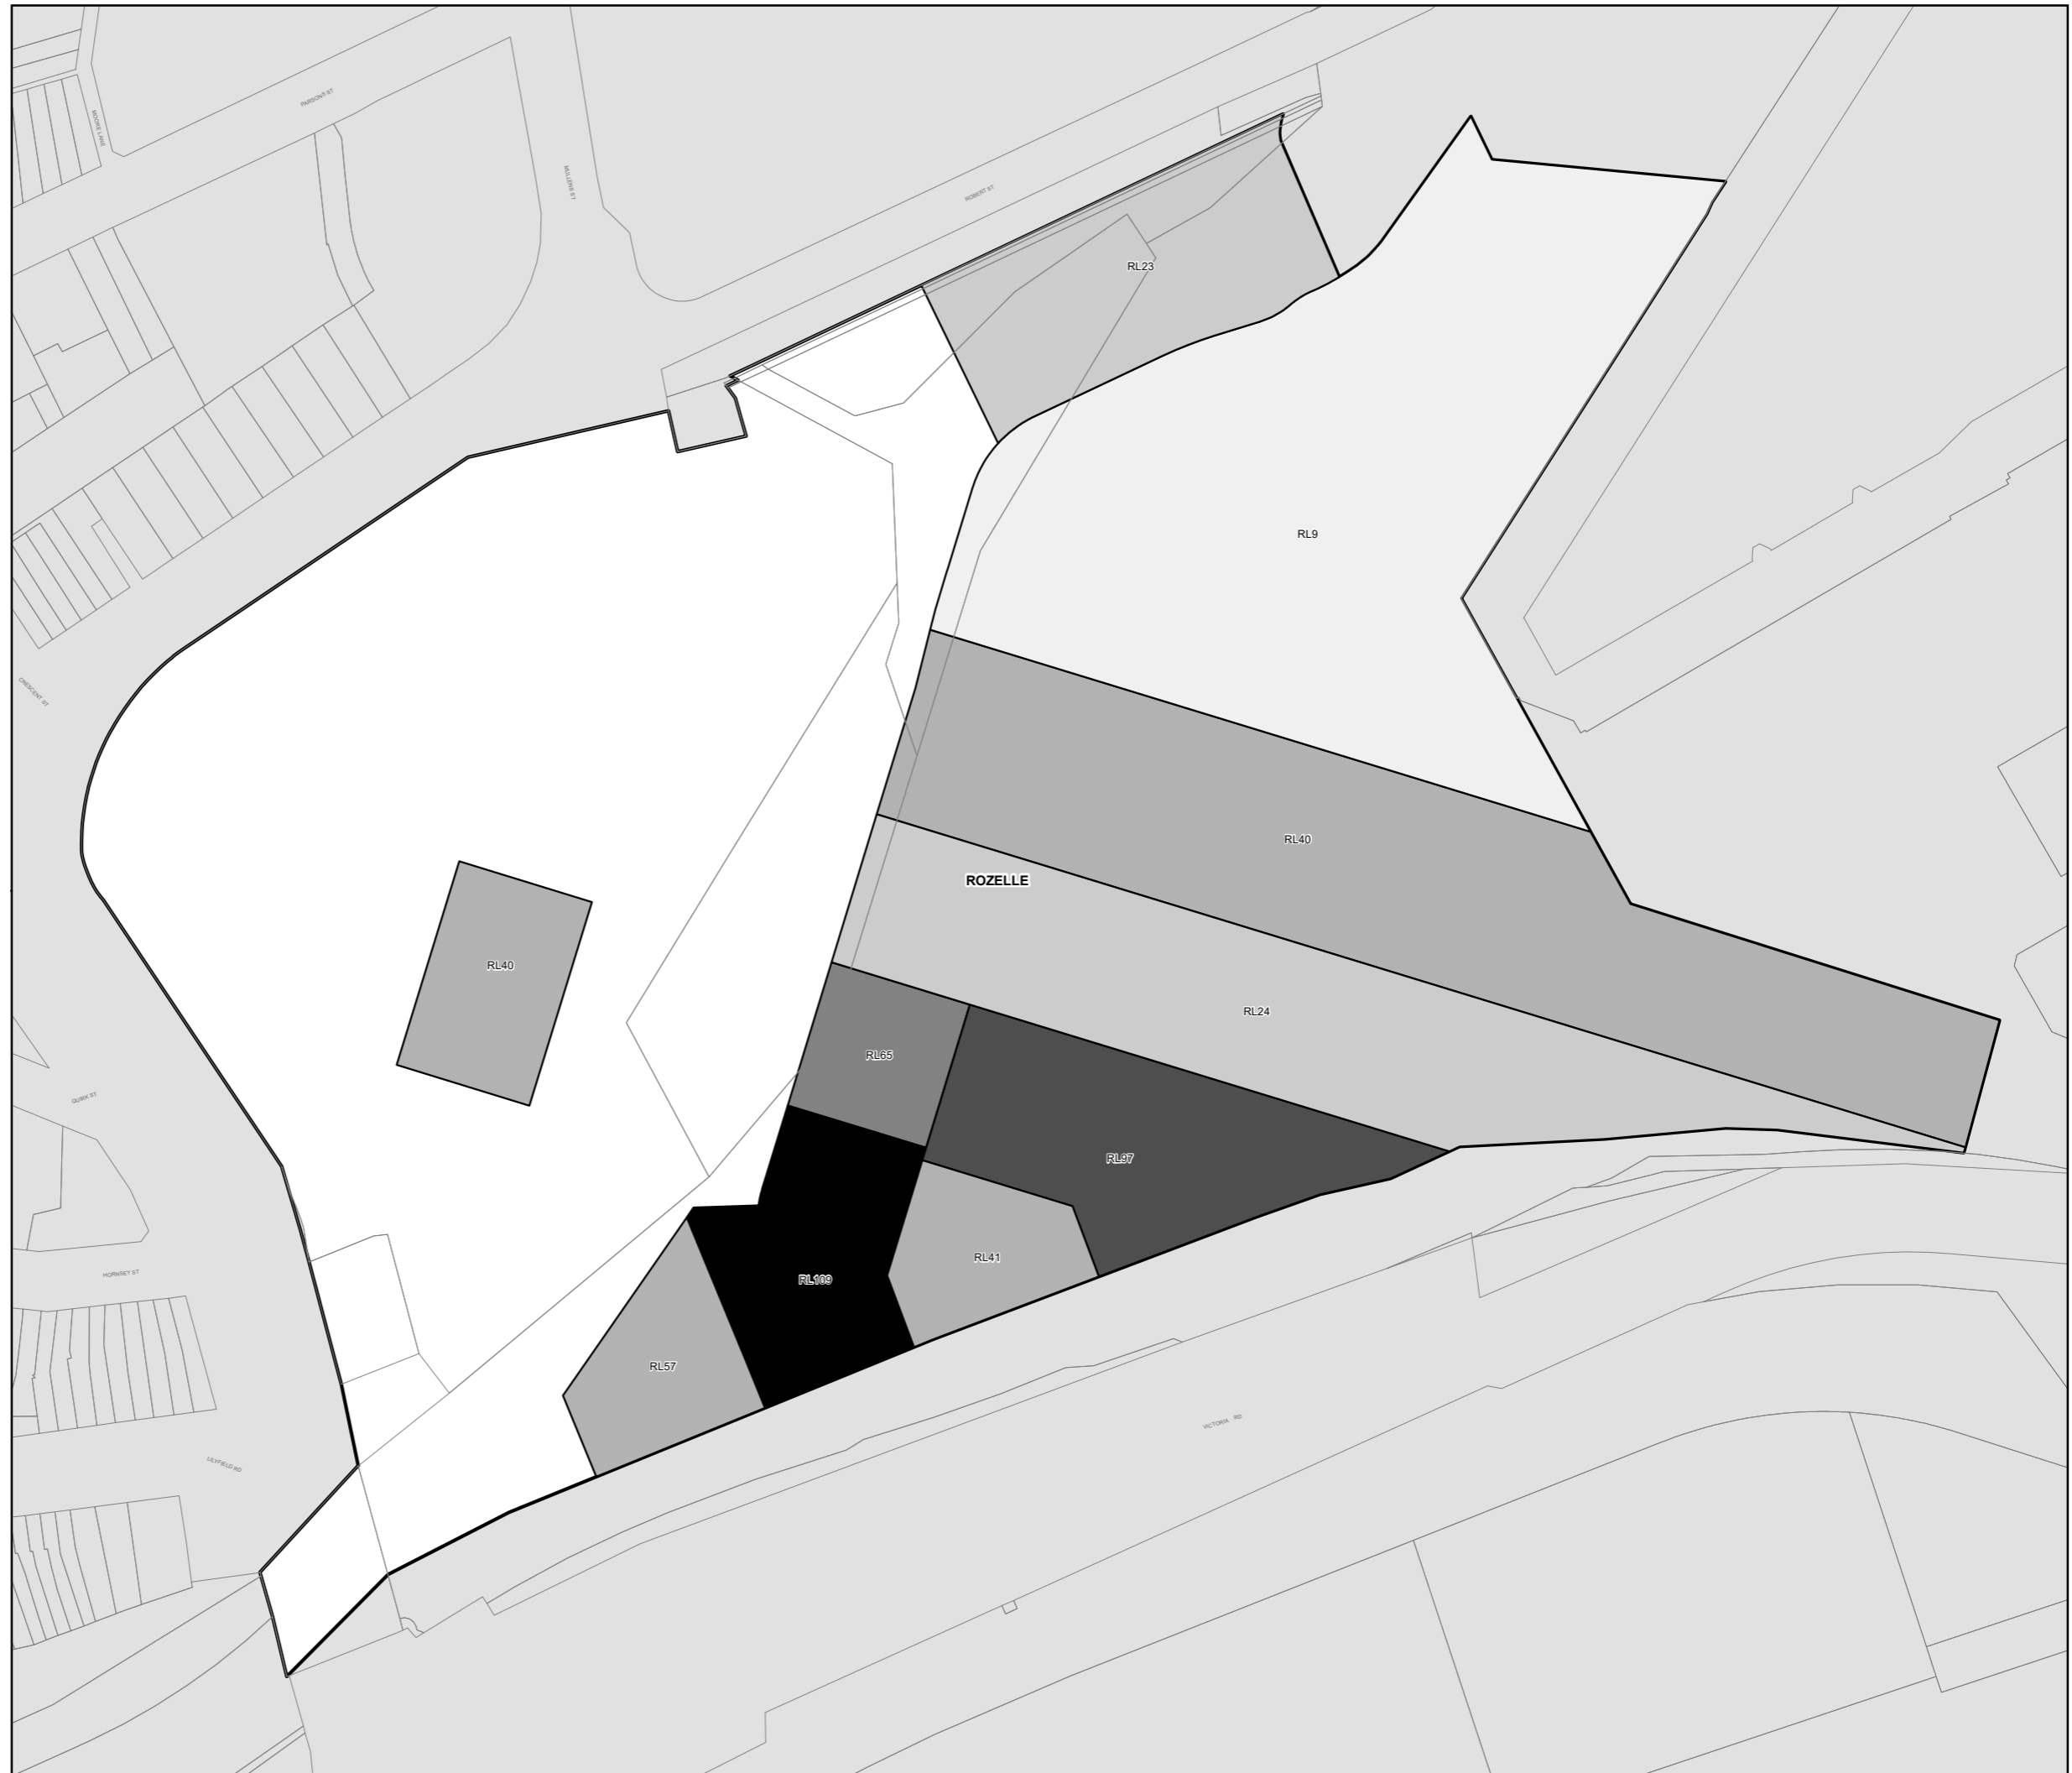

Planning and Environment

State Environmental Planning Policy (Precincts—Eastern Harbour City) 2021  
Bays West Stage 1 Precinct  
Height of Buildings Map

Sheet HOB\_001

Maximum Building Heights (RL m)

- 0-20
- 20-40
- 40-60
- 60-80
- 80-100
- >100

Cadastre

Cadastre 8/11/2022 © Spatial Services

Projection: GDA 1994  
MGA Zone 56

Scale: 1:1,600 @ A3

Map Identification Number: SEPP\_EHC\_BWP\_HOB\_001\_20221108