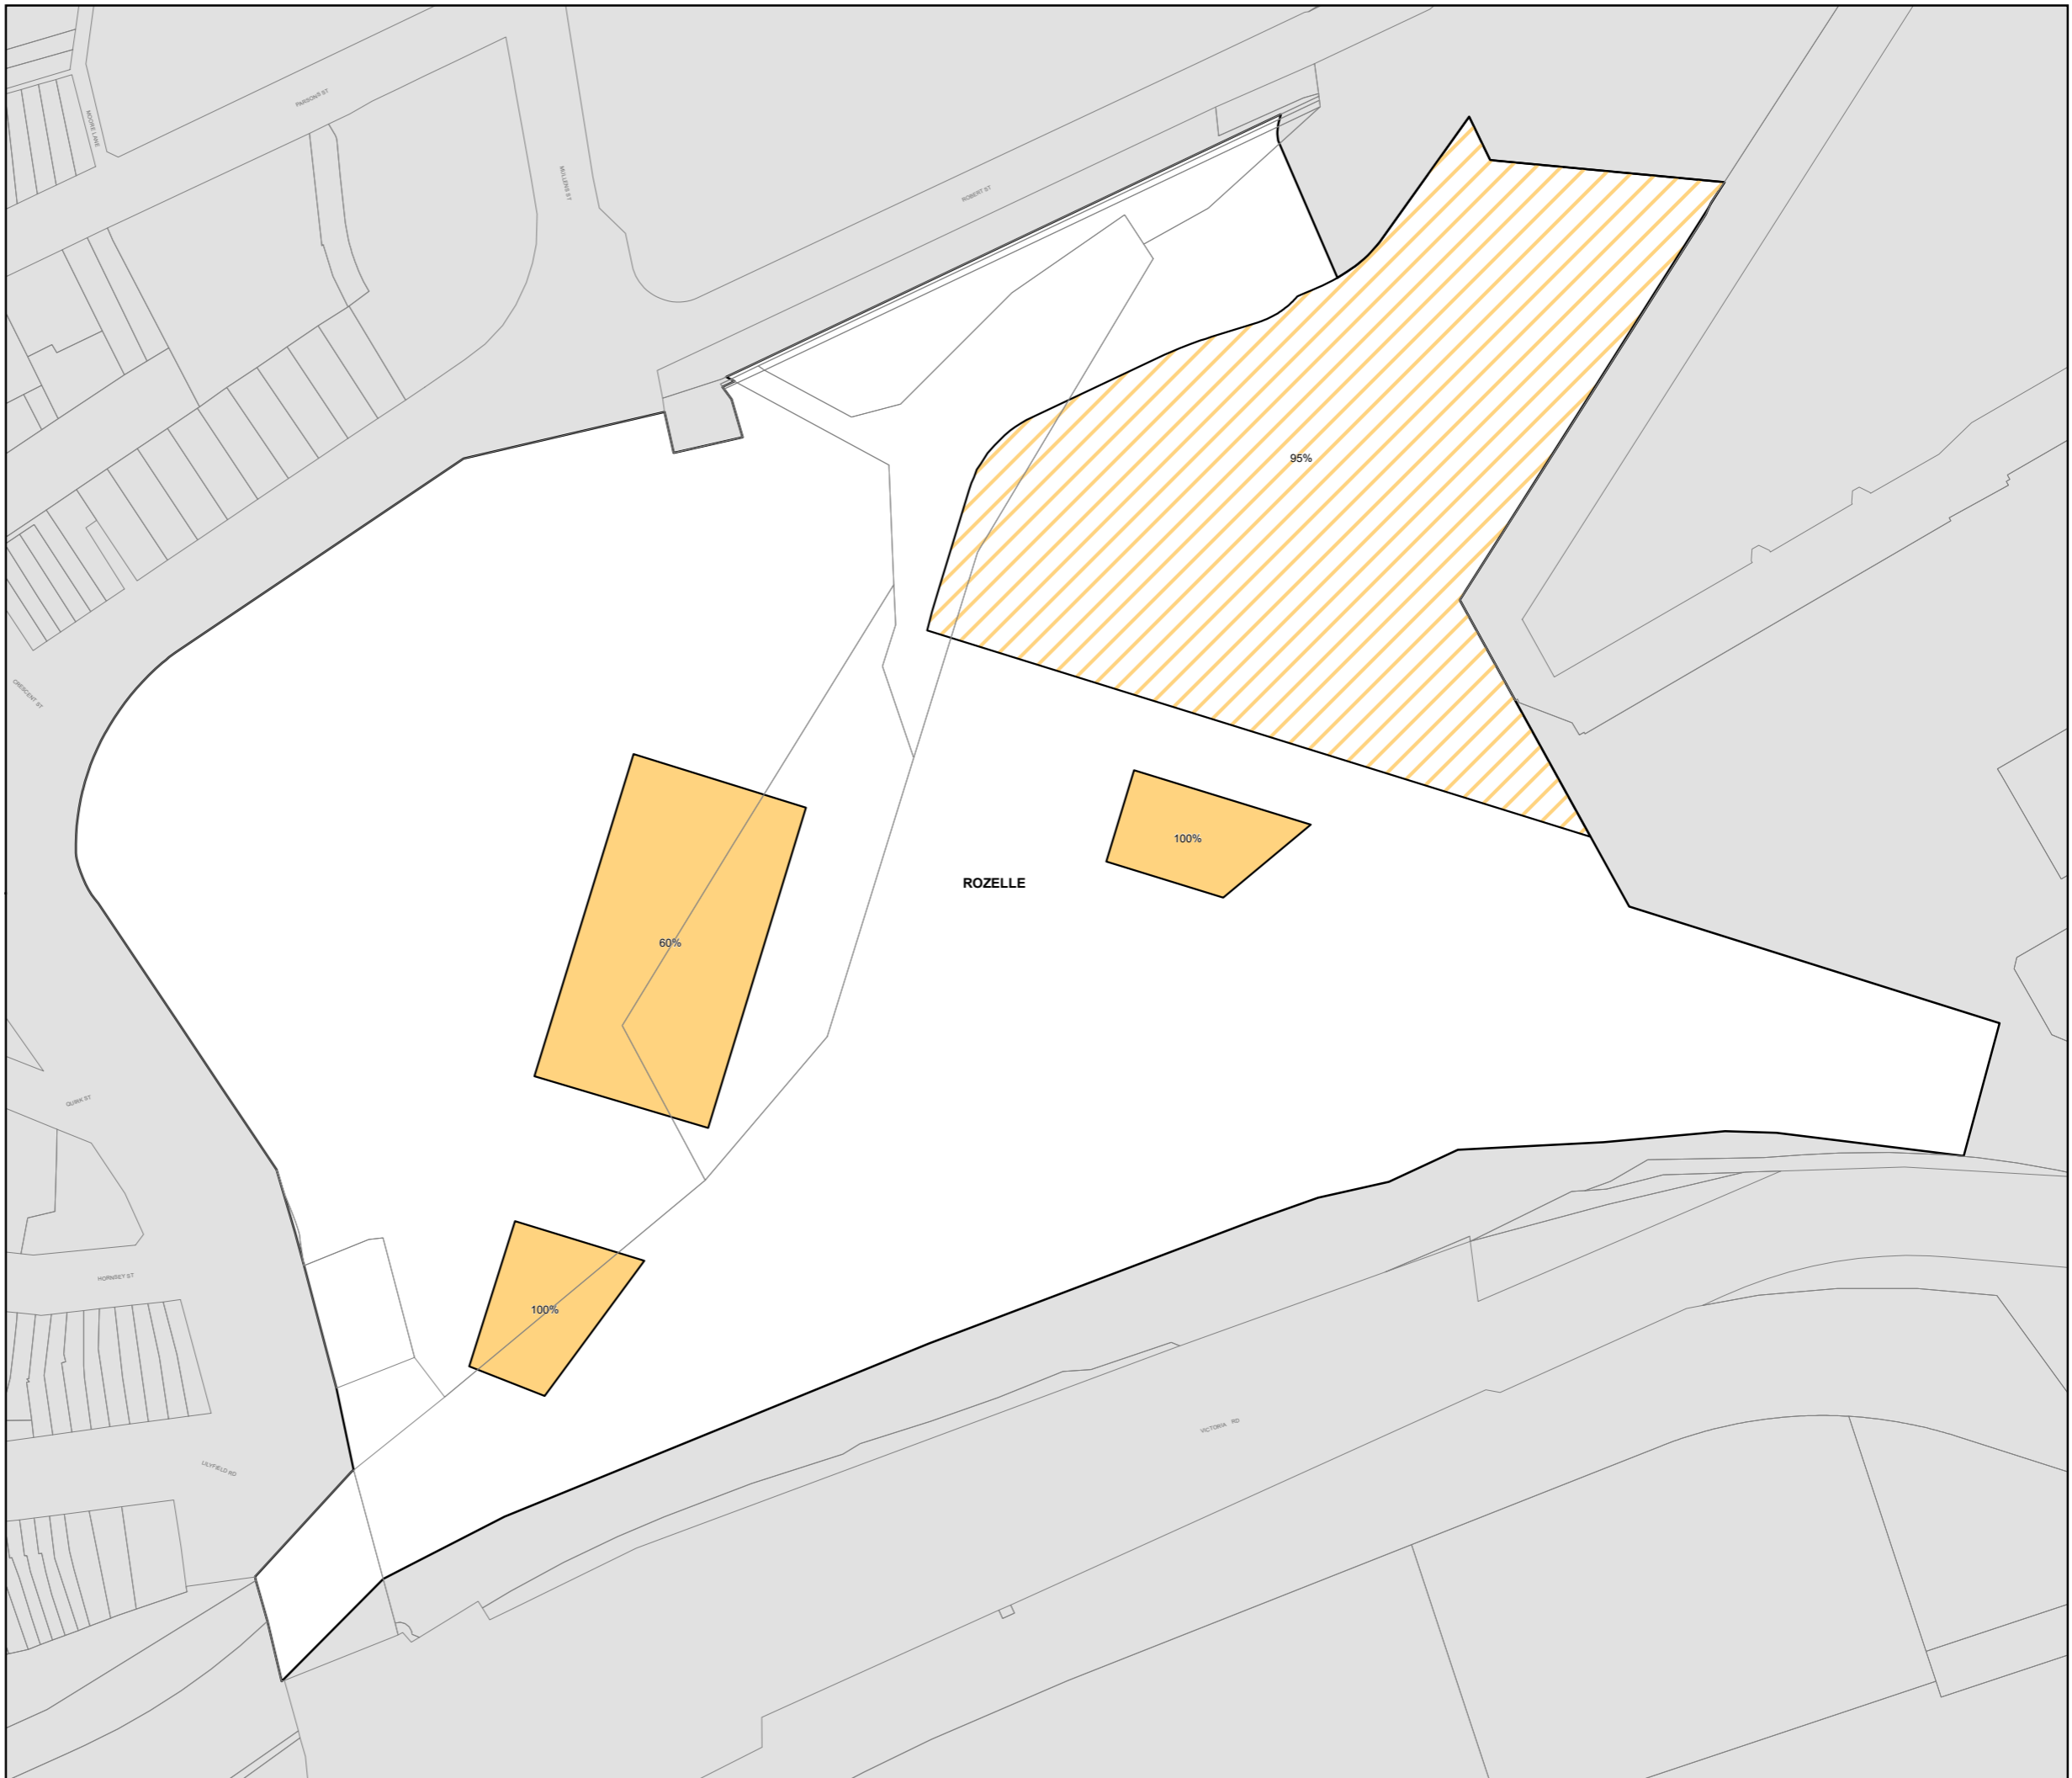

State Environmental Planning Policy (Precincts—Eastern Harbour City) 2021
Bays West Stage 1 Precinct
Solar Access to Public Open Space Map

Sheet SAP_001

Solar Access to Public Open Space

- Solar Access to Public Open Space - 4 Hours
- Solar Access to Public Open Space - 2 Hours

Cadastre

Cadastre 8/11/2022 © Spatial Services

Projection: GDA 1994
MGA Zone 56

Scale: 1:1,600 @ A3