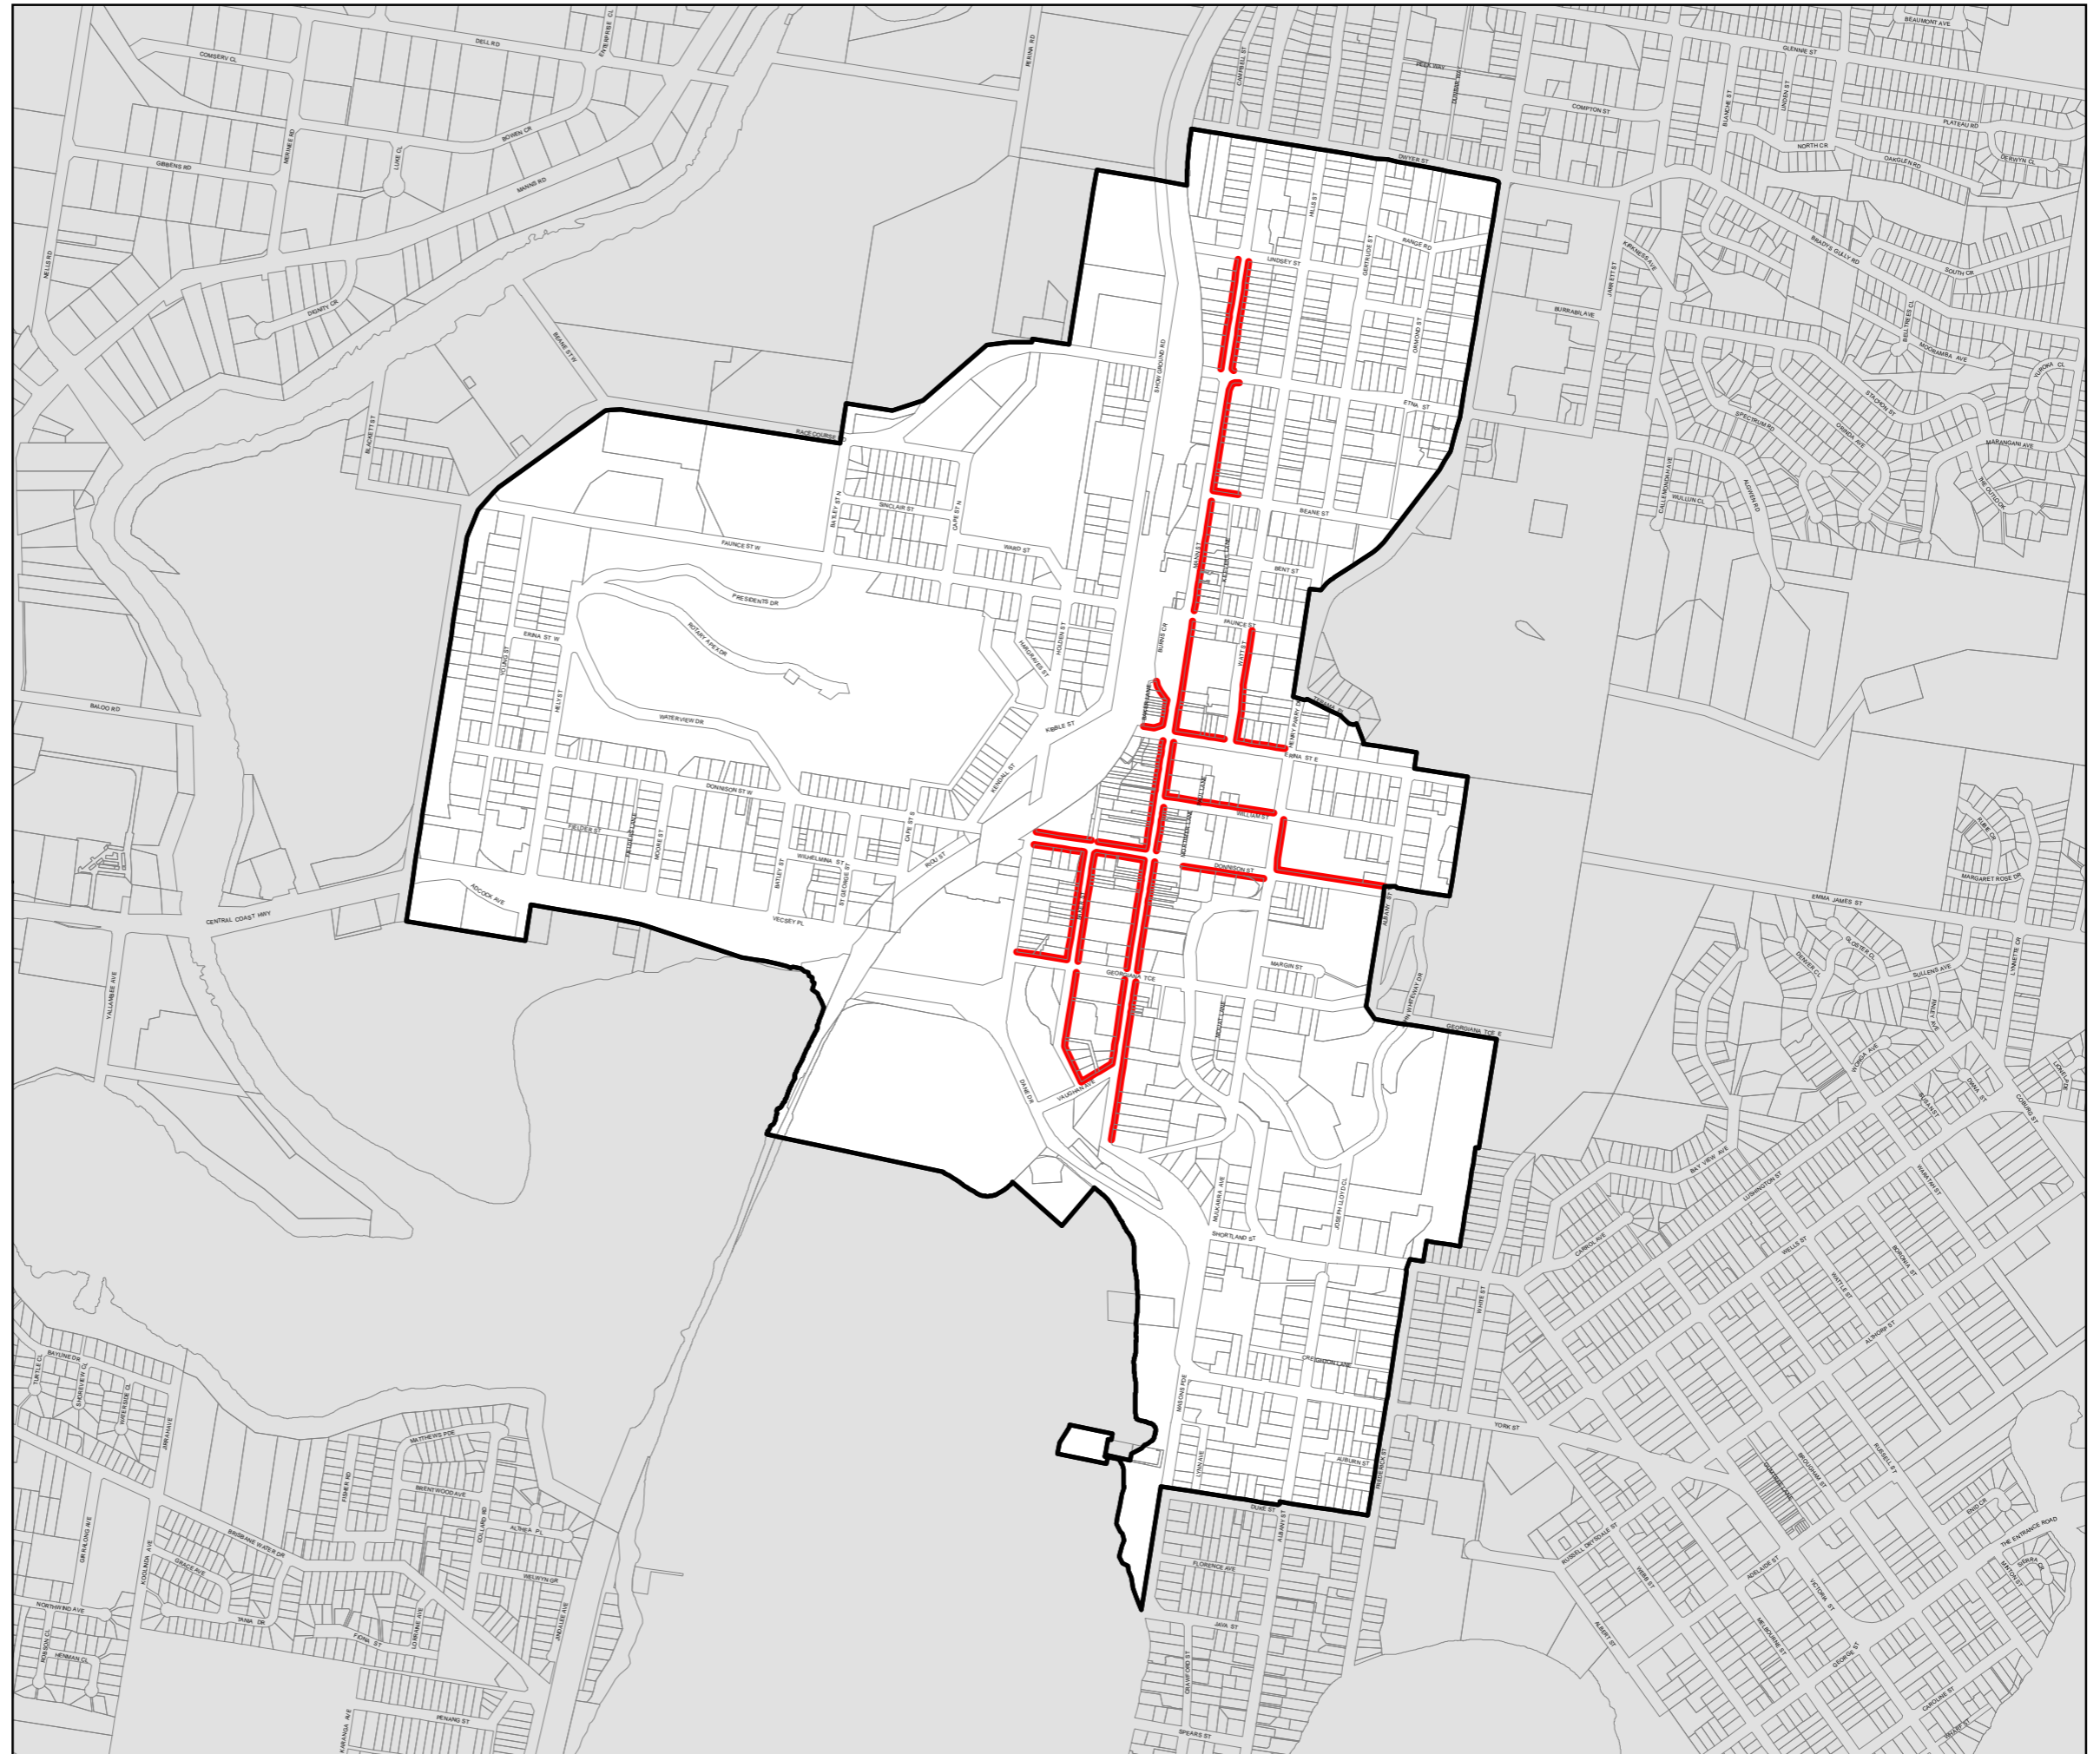

# State Environmental Planning Policy (Gosford City Centre) 2018

Gosford City Centre  
Active Street Frontage Map  
Sheet ASF\_001

## Active Street Frontage

 Active Street Frontage

 Gosford City Centre

## Cadastre

 Cadastre 12/06/2018 © Spatial Services

0 0.1 0.2 0.3 0.4 km

Projection: GDA 1994 MGA Zone 56 Scale: 1:12,000 @ A3