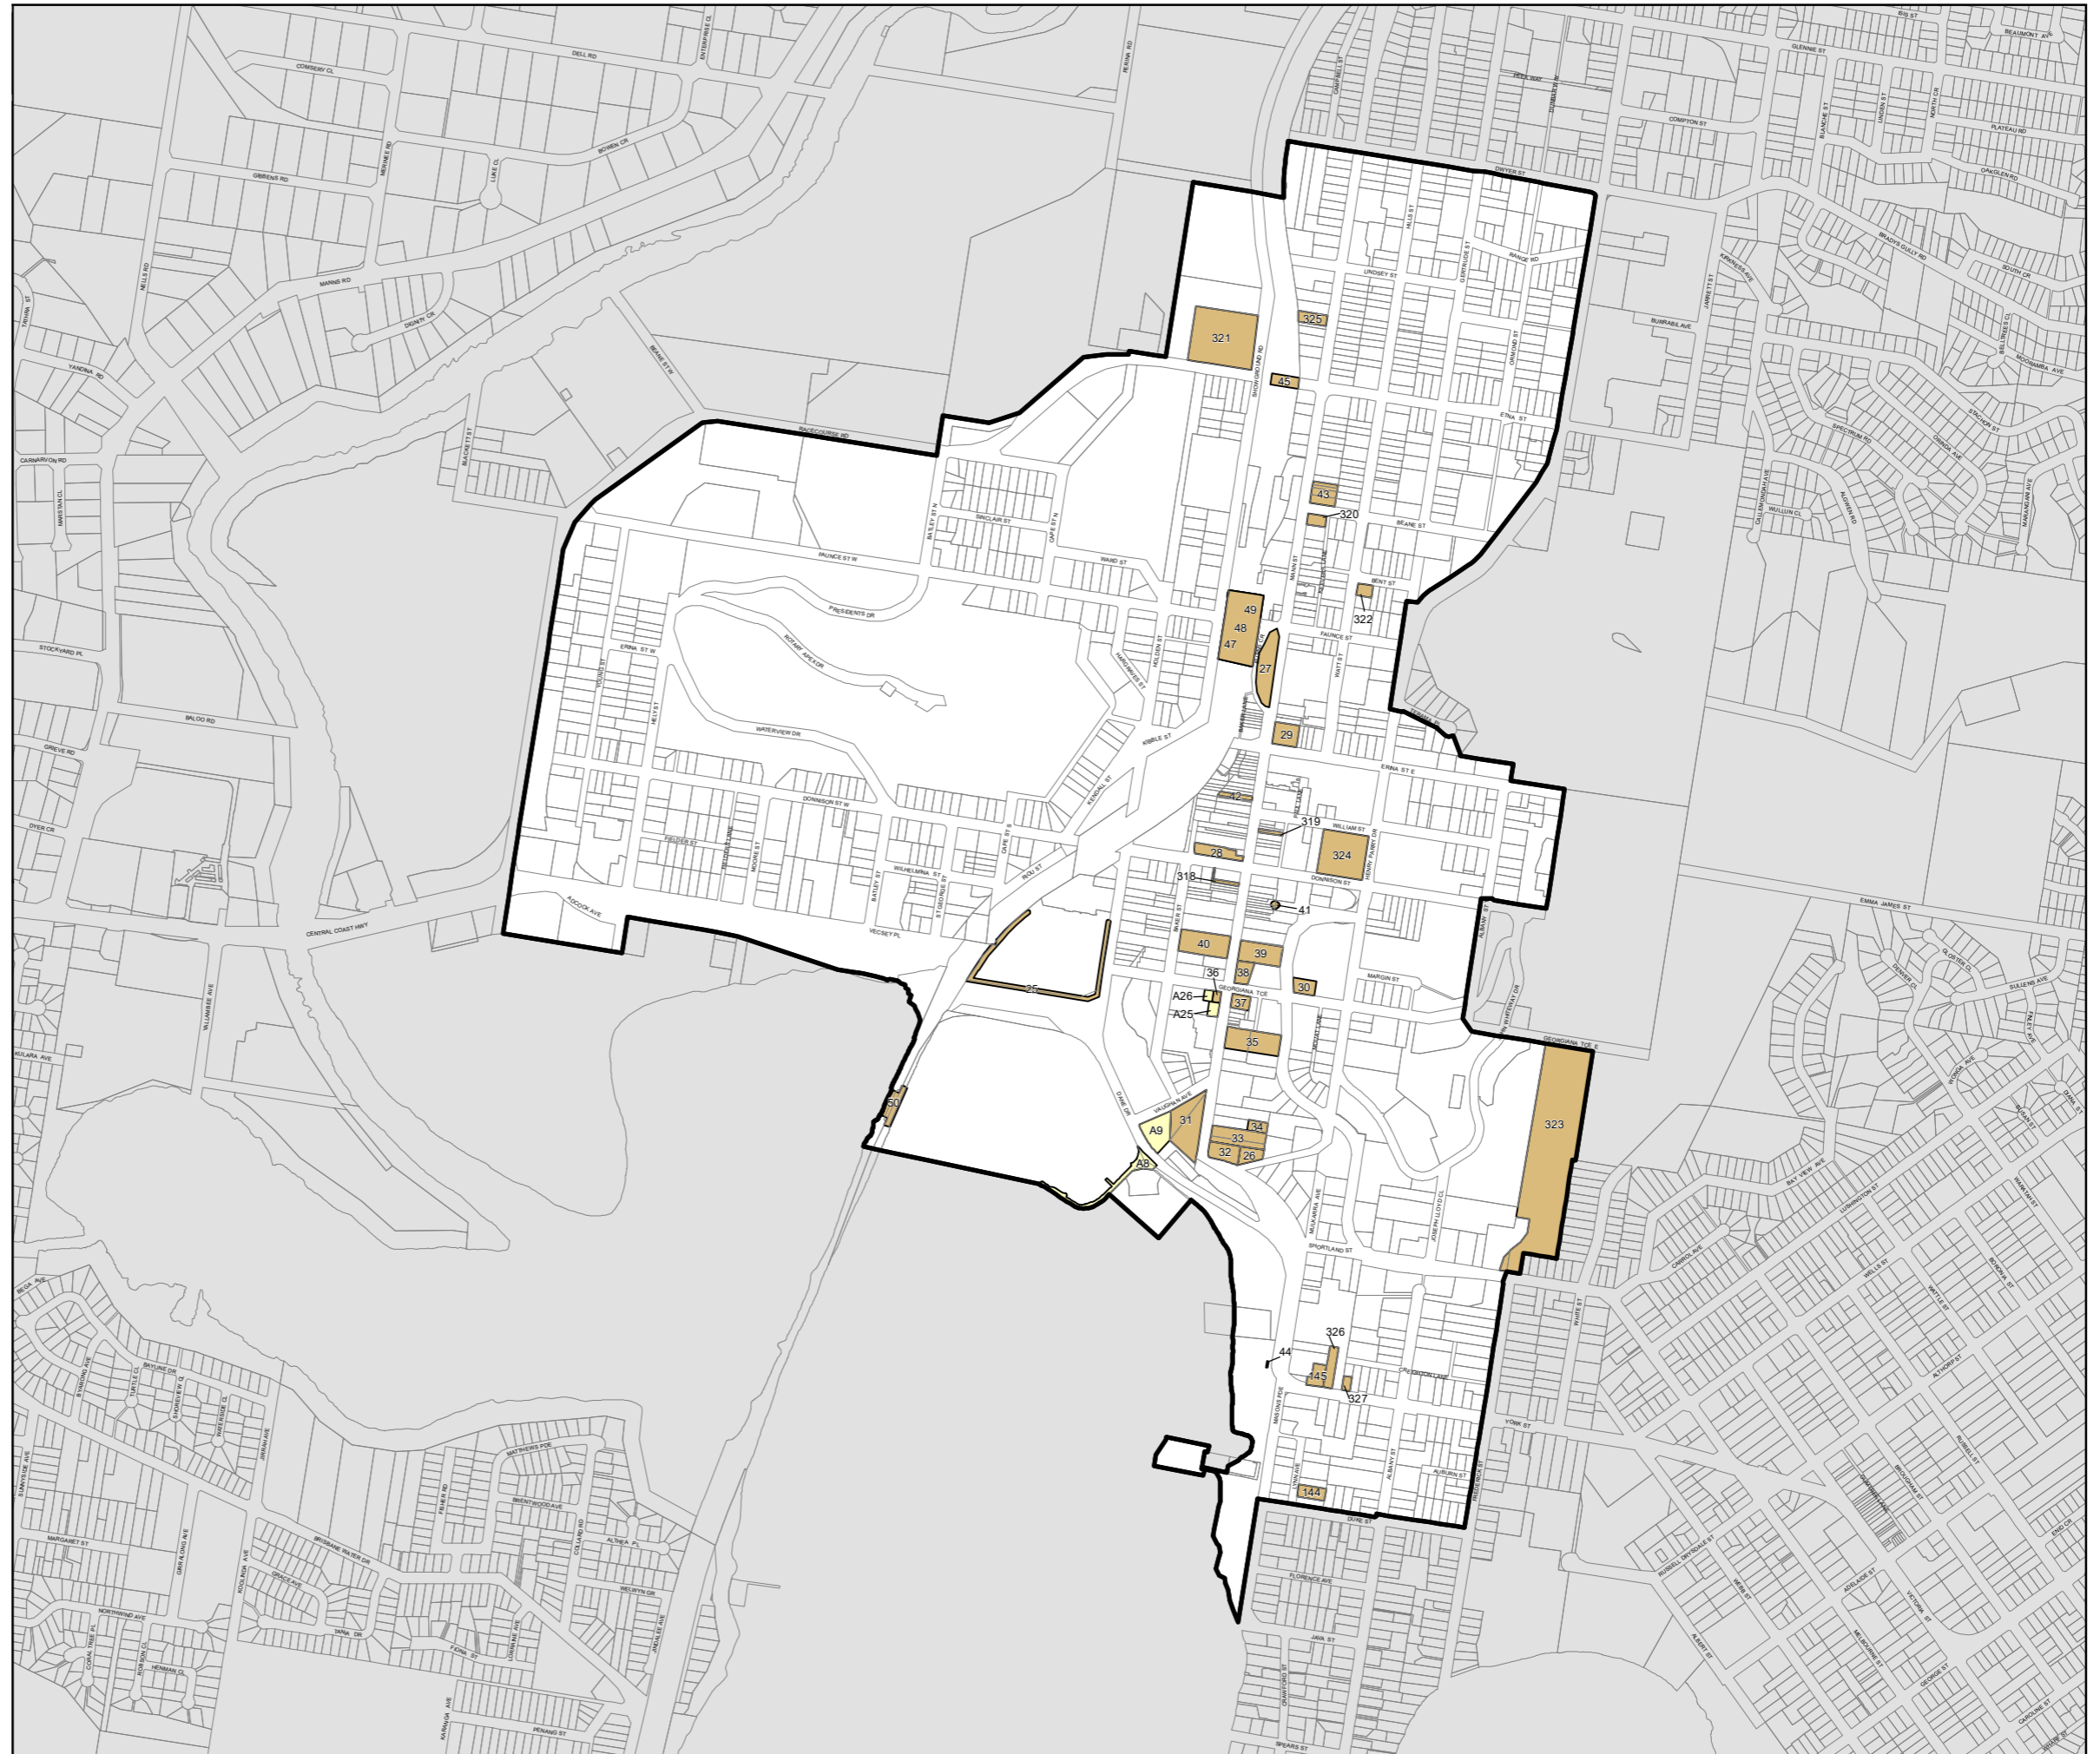

State Environmental Planning Policy (Gosford City Centre) 2018

Gosford City Centre
Heritage Map
Sheet HER_001

Heritage

-  Item - Archaeological
-  Item - General
-  Gosford City Centre

Cadastre

-  Cadastre 13/06/2019 © Spatial Services

Projection: GDA 1994 MGA Zone 56 Scale: 1:12,000 @ A3

Map Identification Number: SEPP_GCC_HER_001_012_20190613