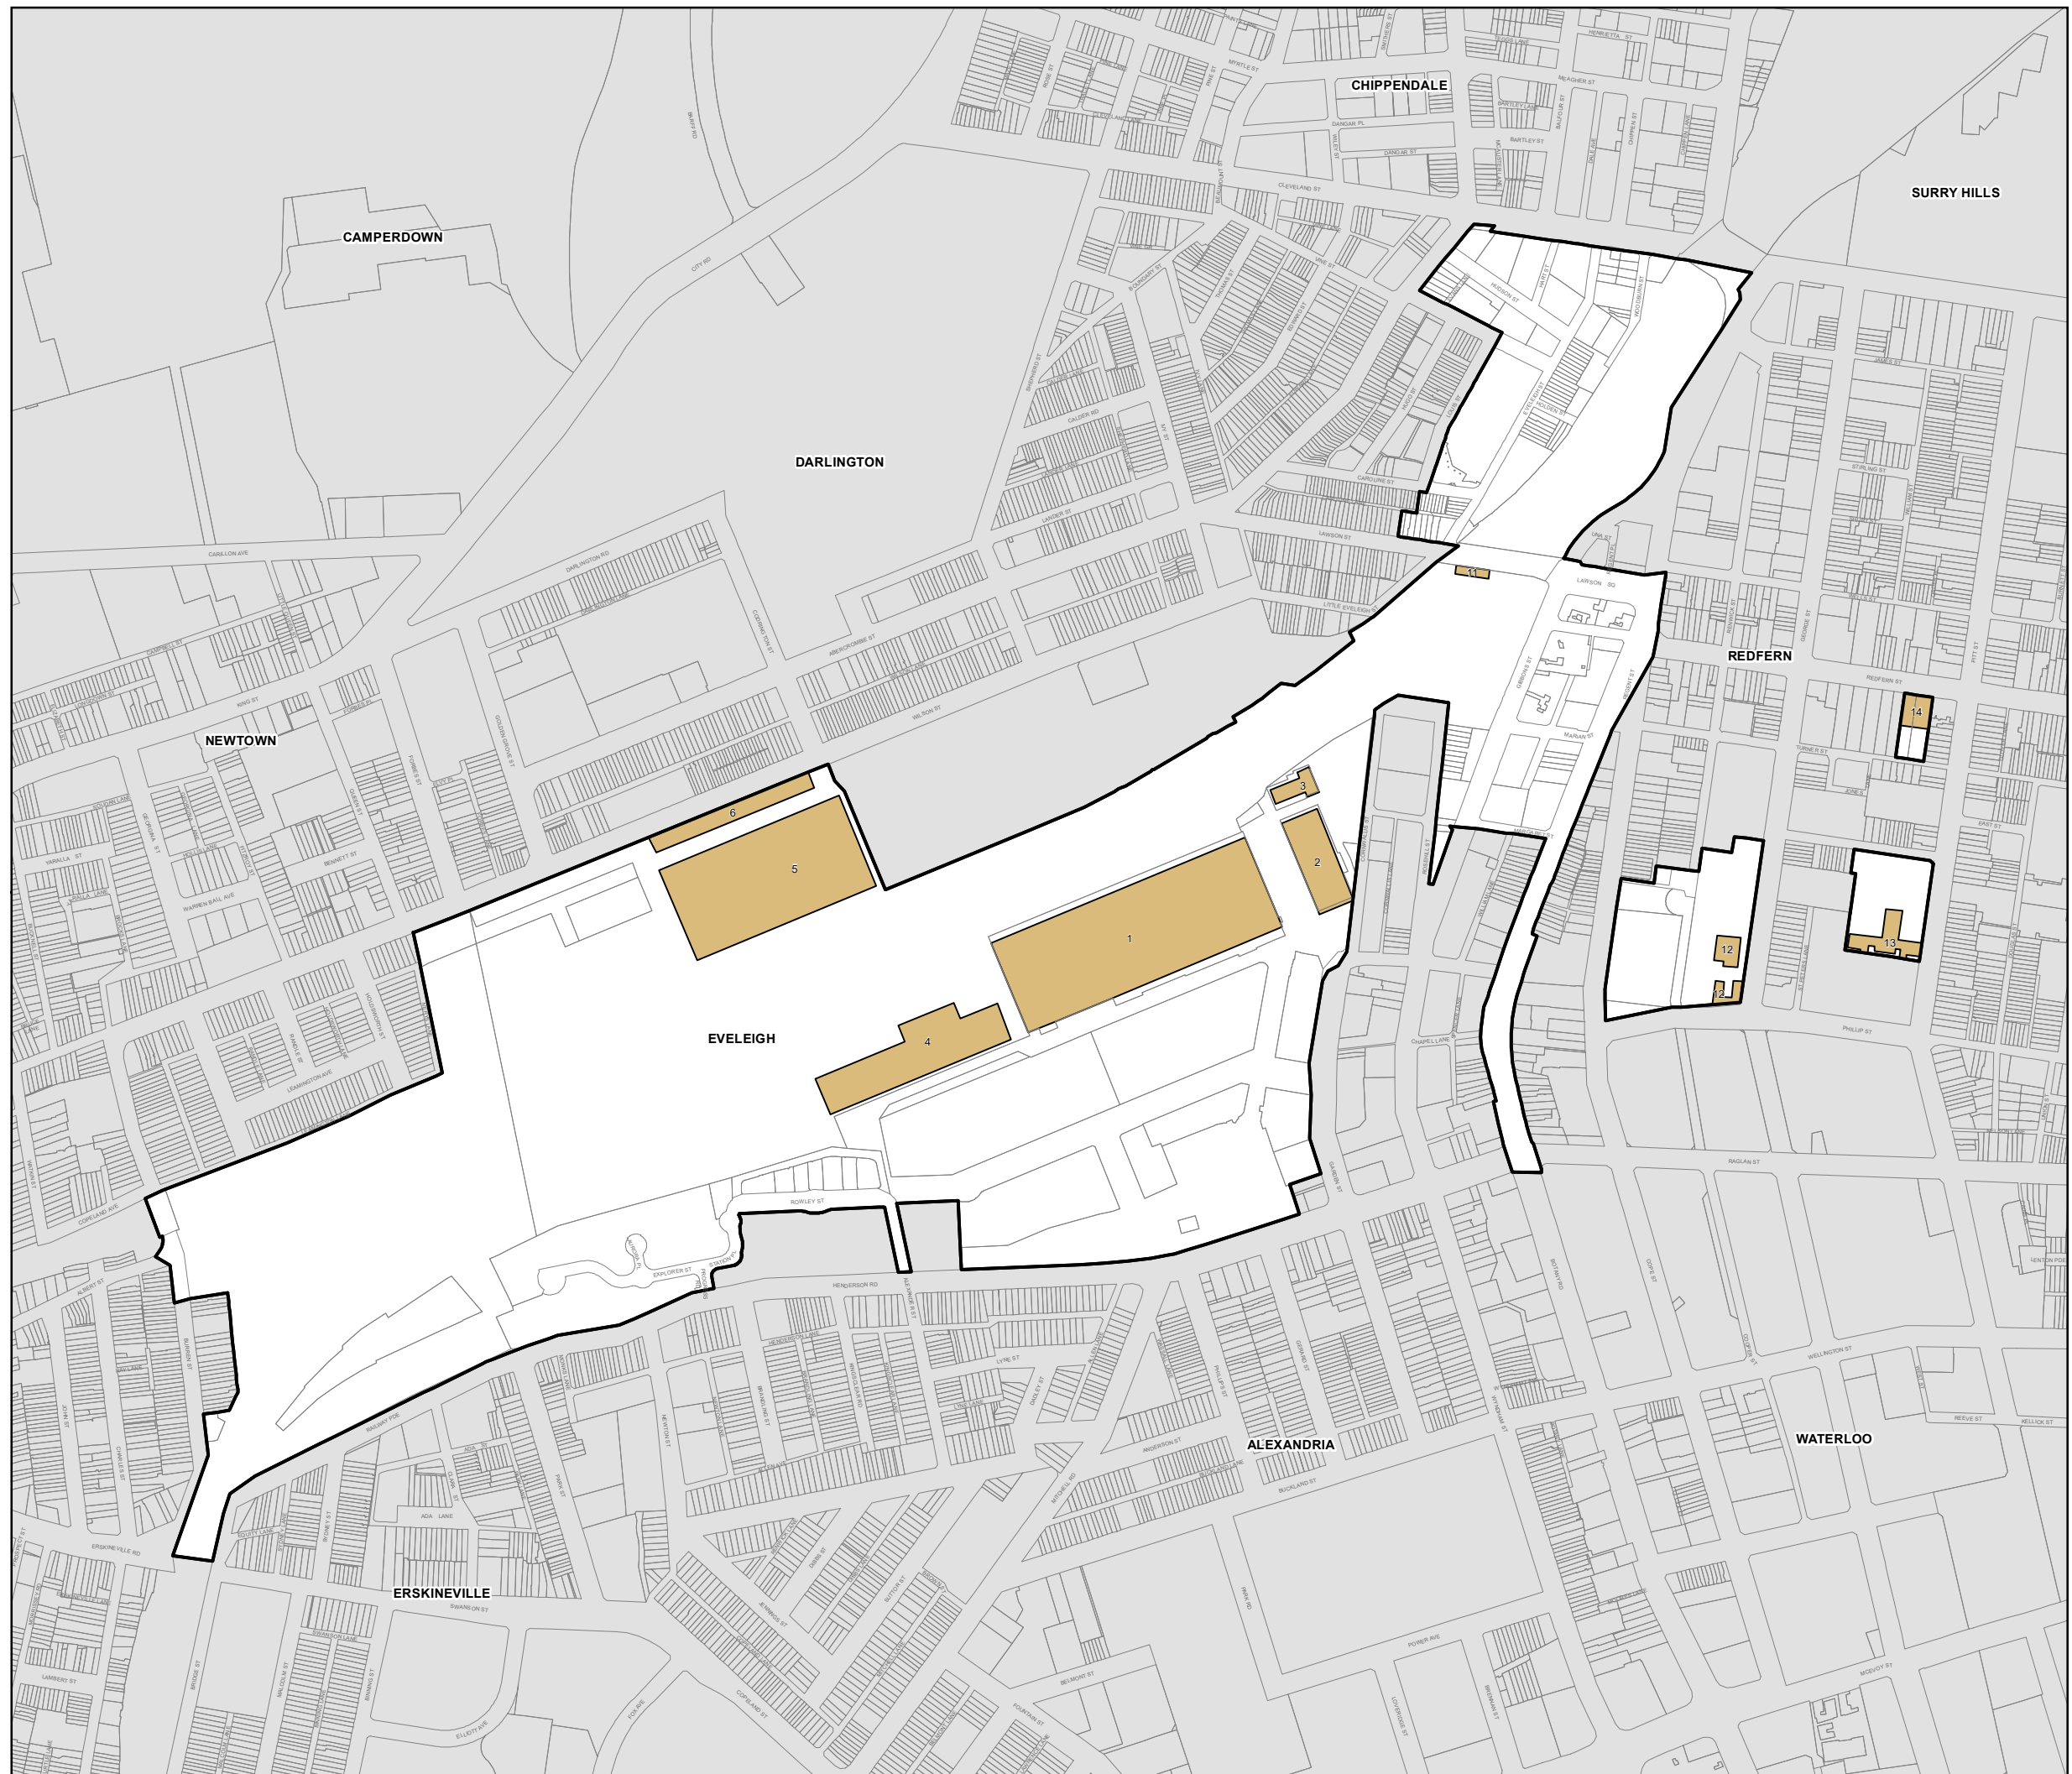

- 1 Locomotive Workshop
- 2 New Locomotive Workshop
- 3 Works Manager's Office

South Eveleigh

- 4 Large Erecting Shop

North Eveleigh

- 5 Carriage Workshops
- 6 Blacksmith's Shop

Redfern Railway Station

- 11 Redfern Station Booking Office

Former Redfern Public School

- 12 Two Buildings on George and Phillip Streets

Former Rachel Forster Hospital

- 13 Five Storey Surgery Building and Part of Two Storey Colonnade Building

Former Local Court House

- 14 Former Court House Building

Projection: GDA 1994 MGA Zone 56

Scale: 1:6,000 @ A3

Map Identification Number: SEPP_MD_RWA_HER_001_20221120