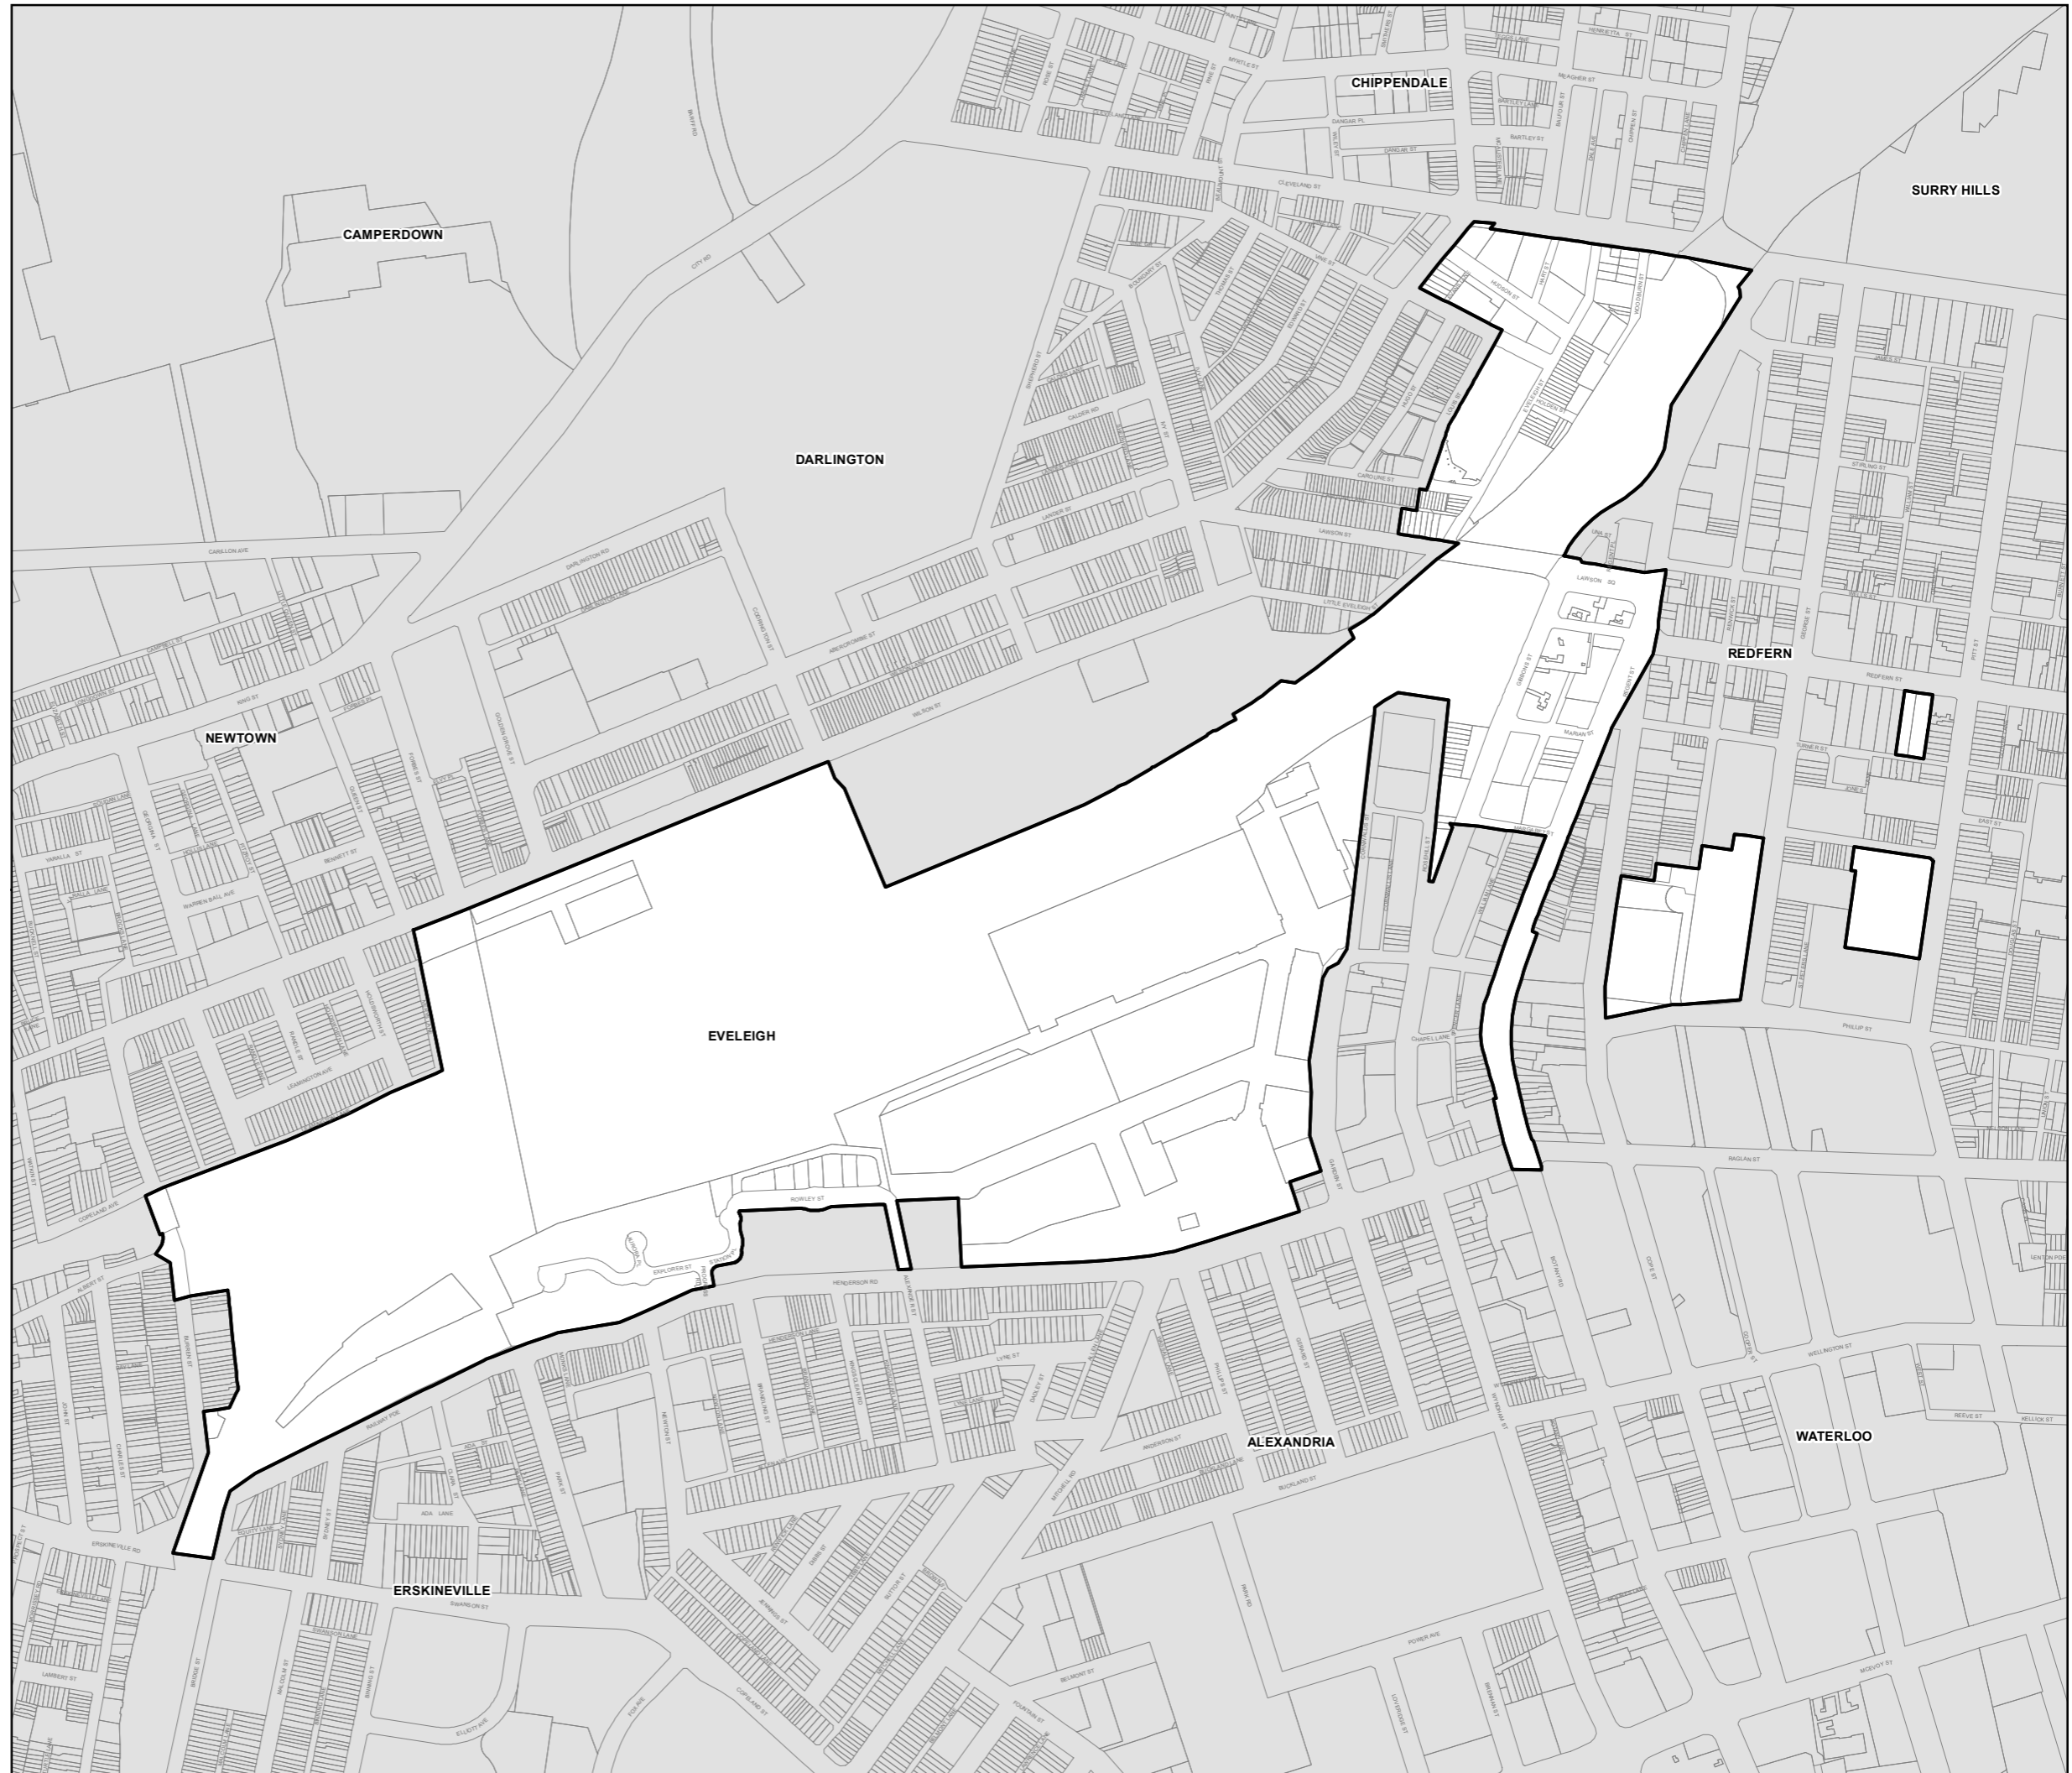

Planning and Environment

State Environmental Planning Policy (Major Development) 2005
Redfern – Waterloo Authority Sites — Land Application Map

Sheet LAP_001

Subject Land

Cadastre

Cadastre 20/11/2022 © Spatial Services

Projection: GDA 1994
MGA Zone 56

Scale: 1:6,000 @ A3

Map Identification Number: SEPP_MD_RWA_LAP_001_20221120