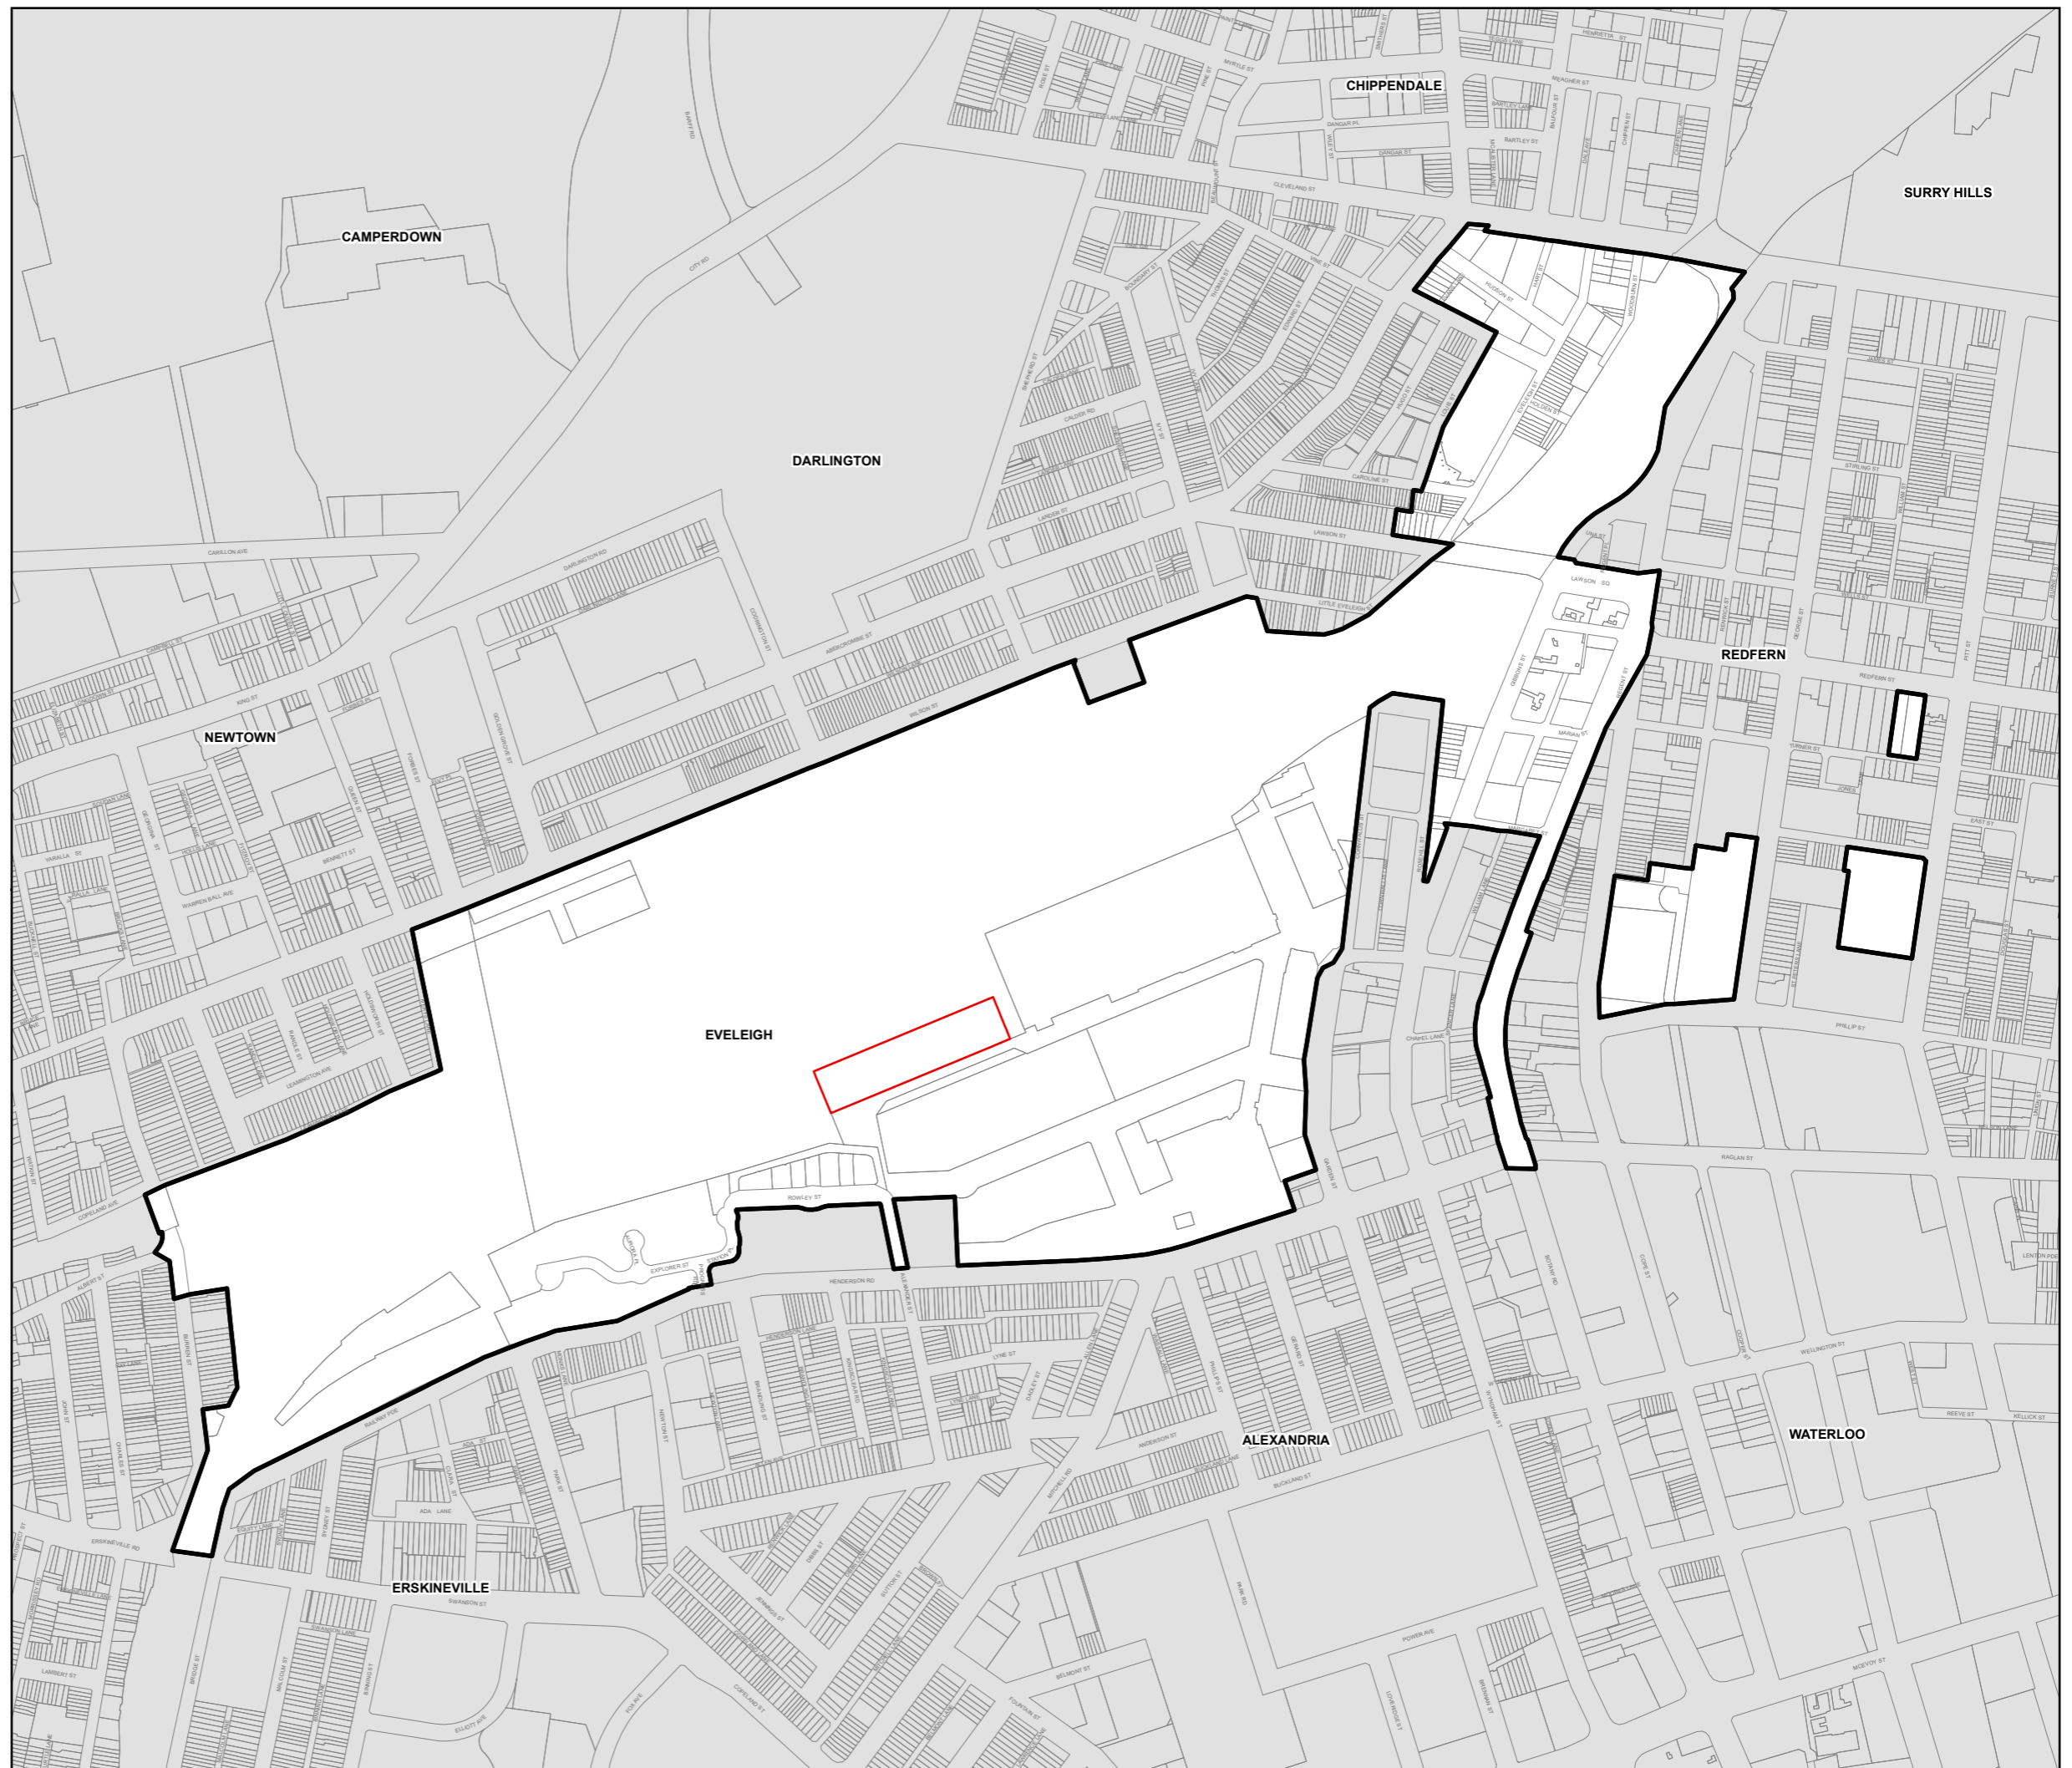

**State Environmental Planning Policy (Major Development) 2005
 Redfern – Waterloo Authority Sites — Land Application Map**

Sheet LAP_001

-  Subject Land
-  Area A

Cadastral

 Cadastral 20/03/2023 © Spatial Services

Projection: GDA 1994
 MGA Zone 56

Scale: 1:6,000 @ A3

Map Identification Number: SEPP_MD_RWA_LAP_001_20230320