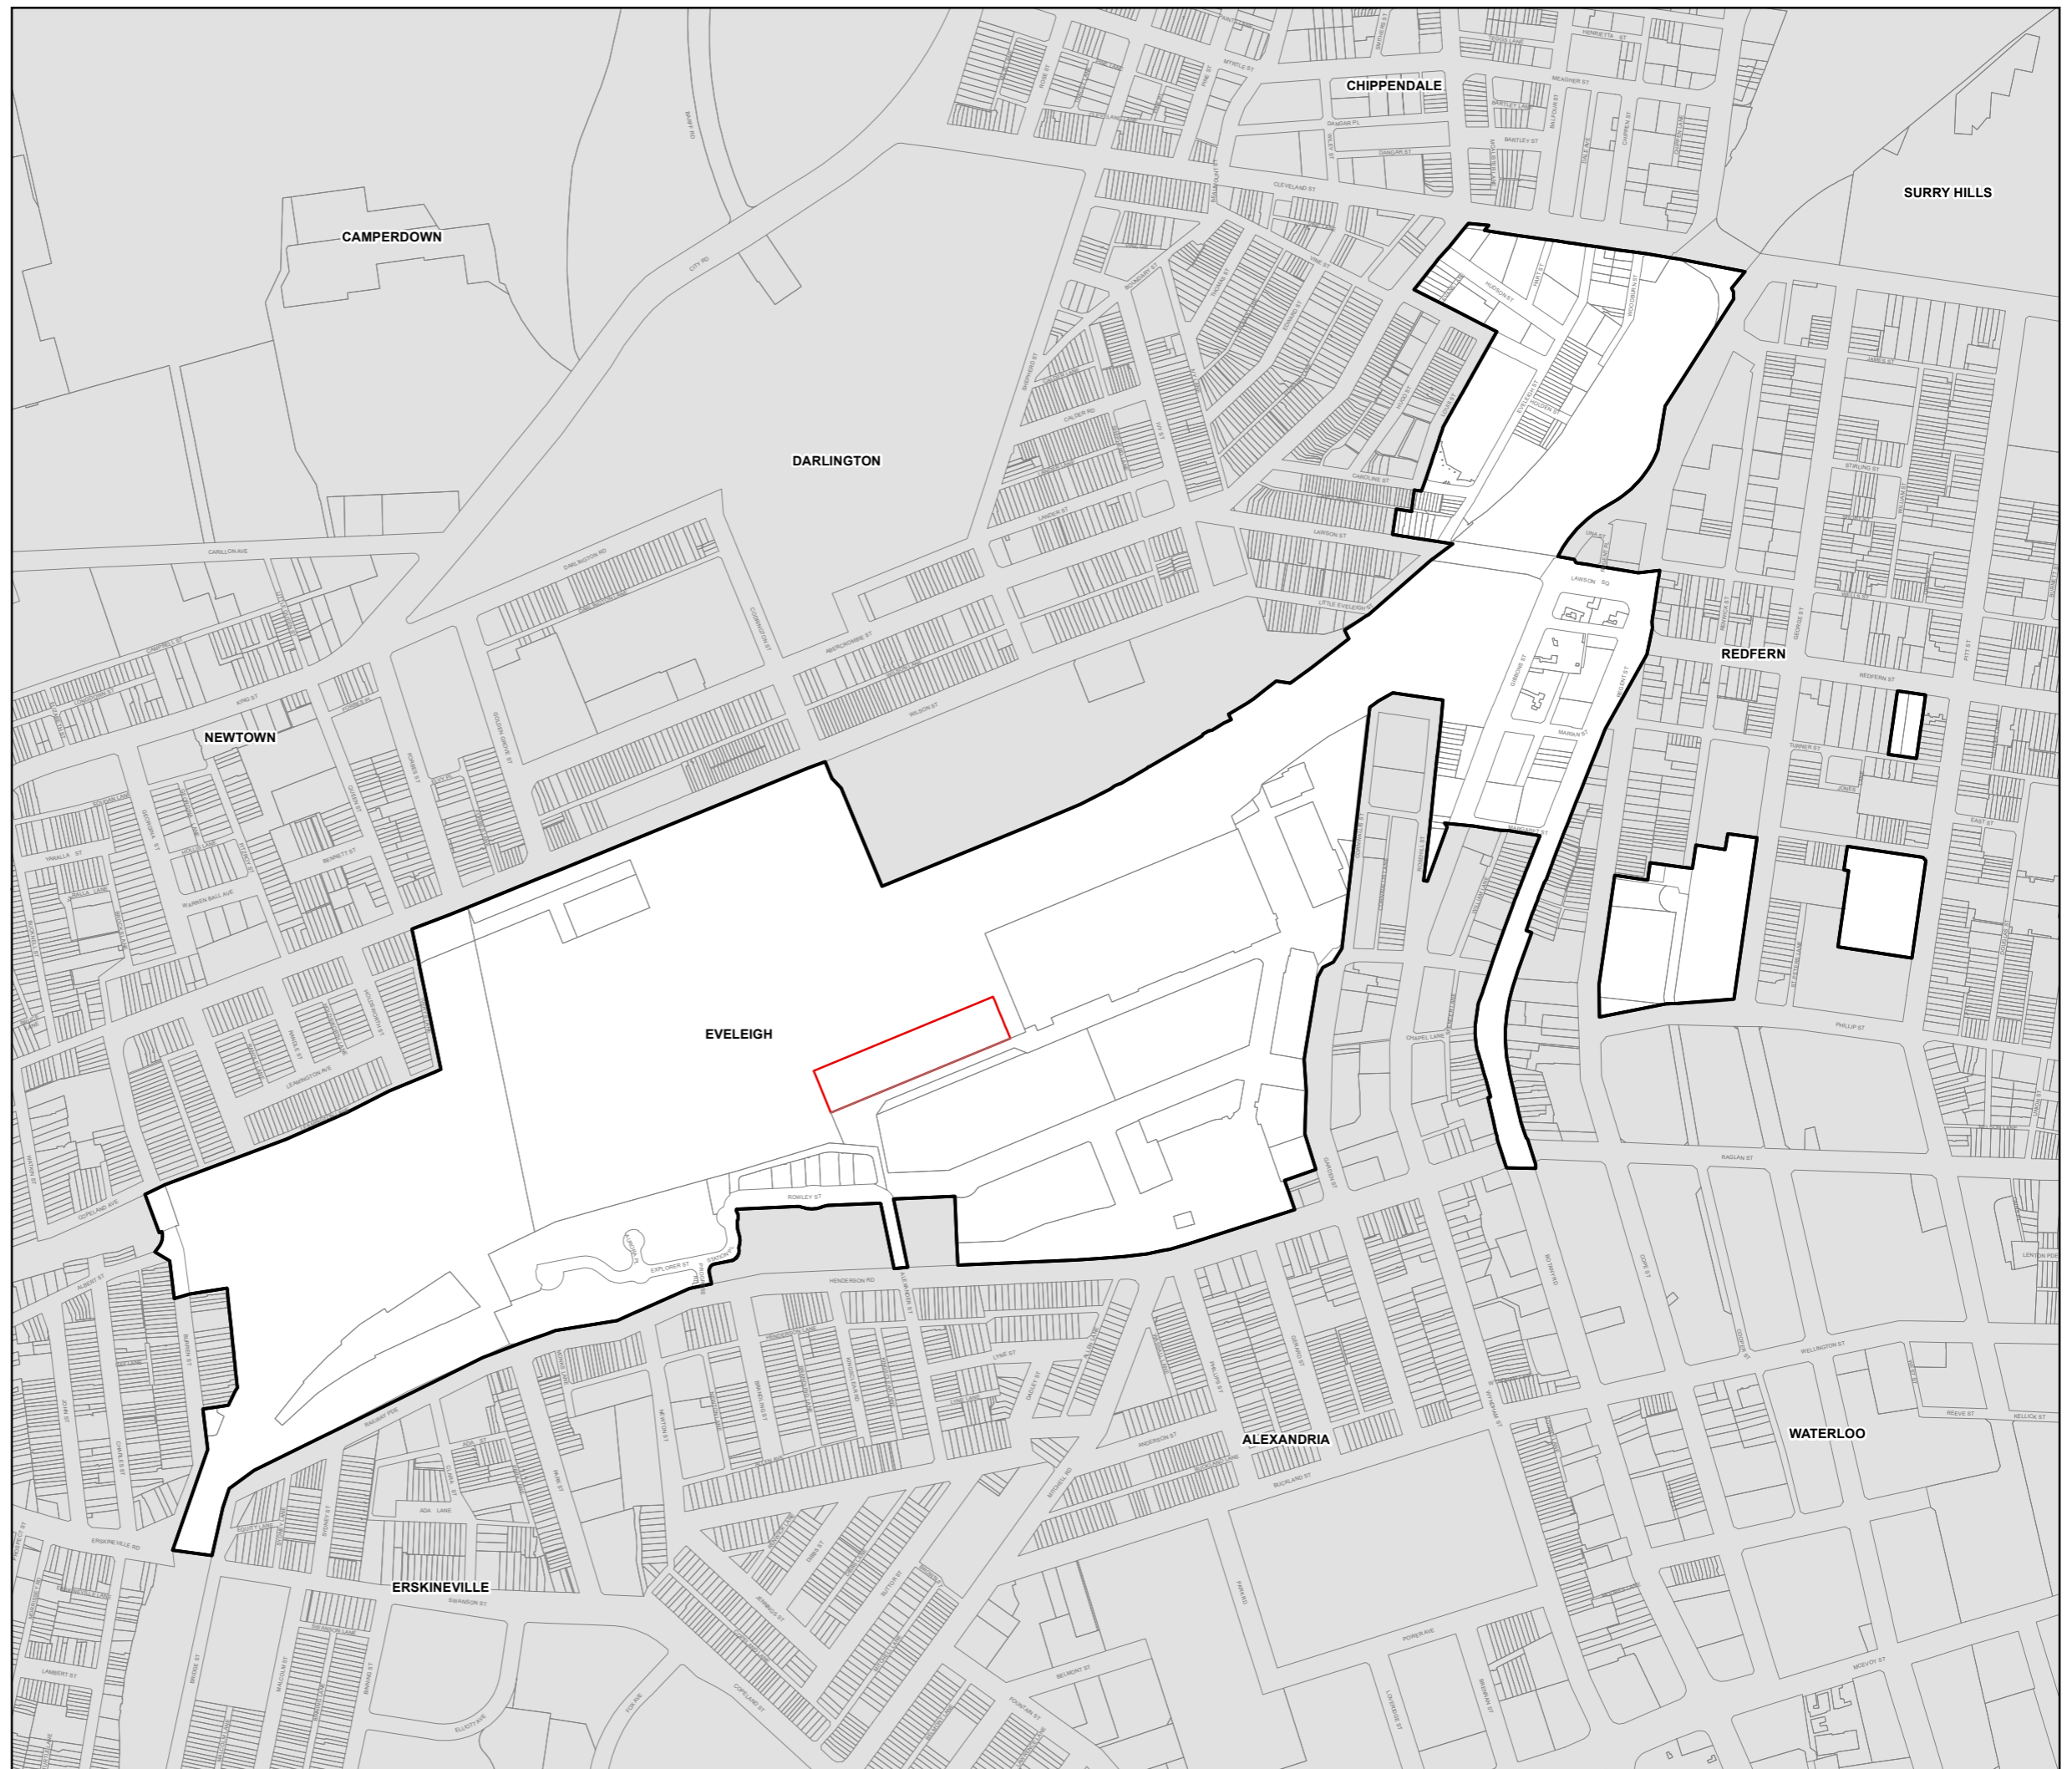

**State Environmental Planning Policy (Major Development) 2005
Redfern – Waterloo Authority Sites — Land Application Map**

Sheet LAP_001

-  Subject Land
-  Area A

Cadastral

 Cadastral 06/12/2023 © Spatial Services

Projection: GDA 1994
MGA Zone 56

Scale: 1:6,000 @ A3

Map Identification Number: SEPP_MD_RWA_LAP_001_20231206