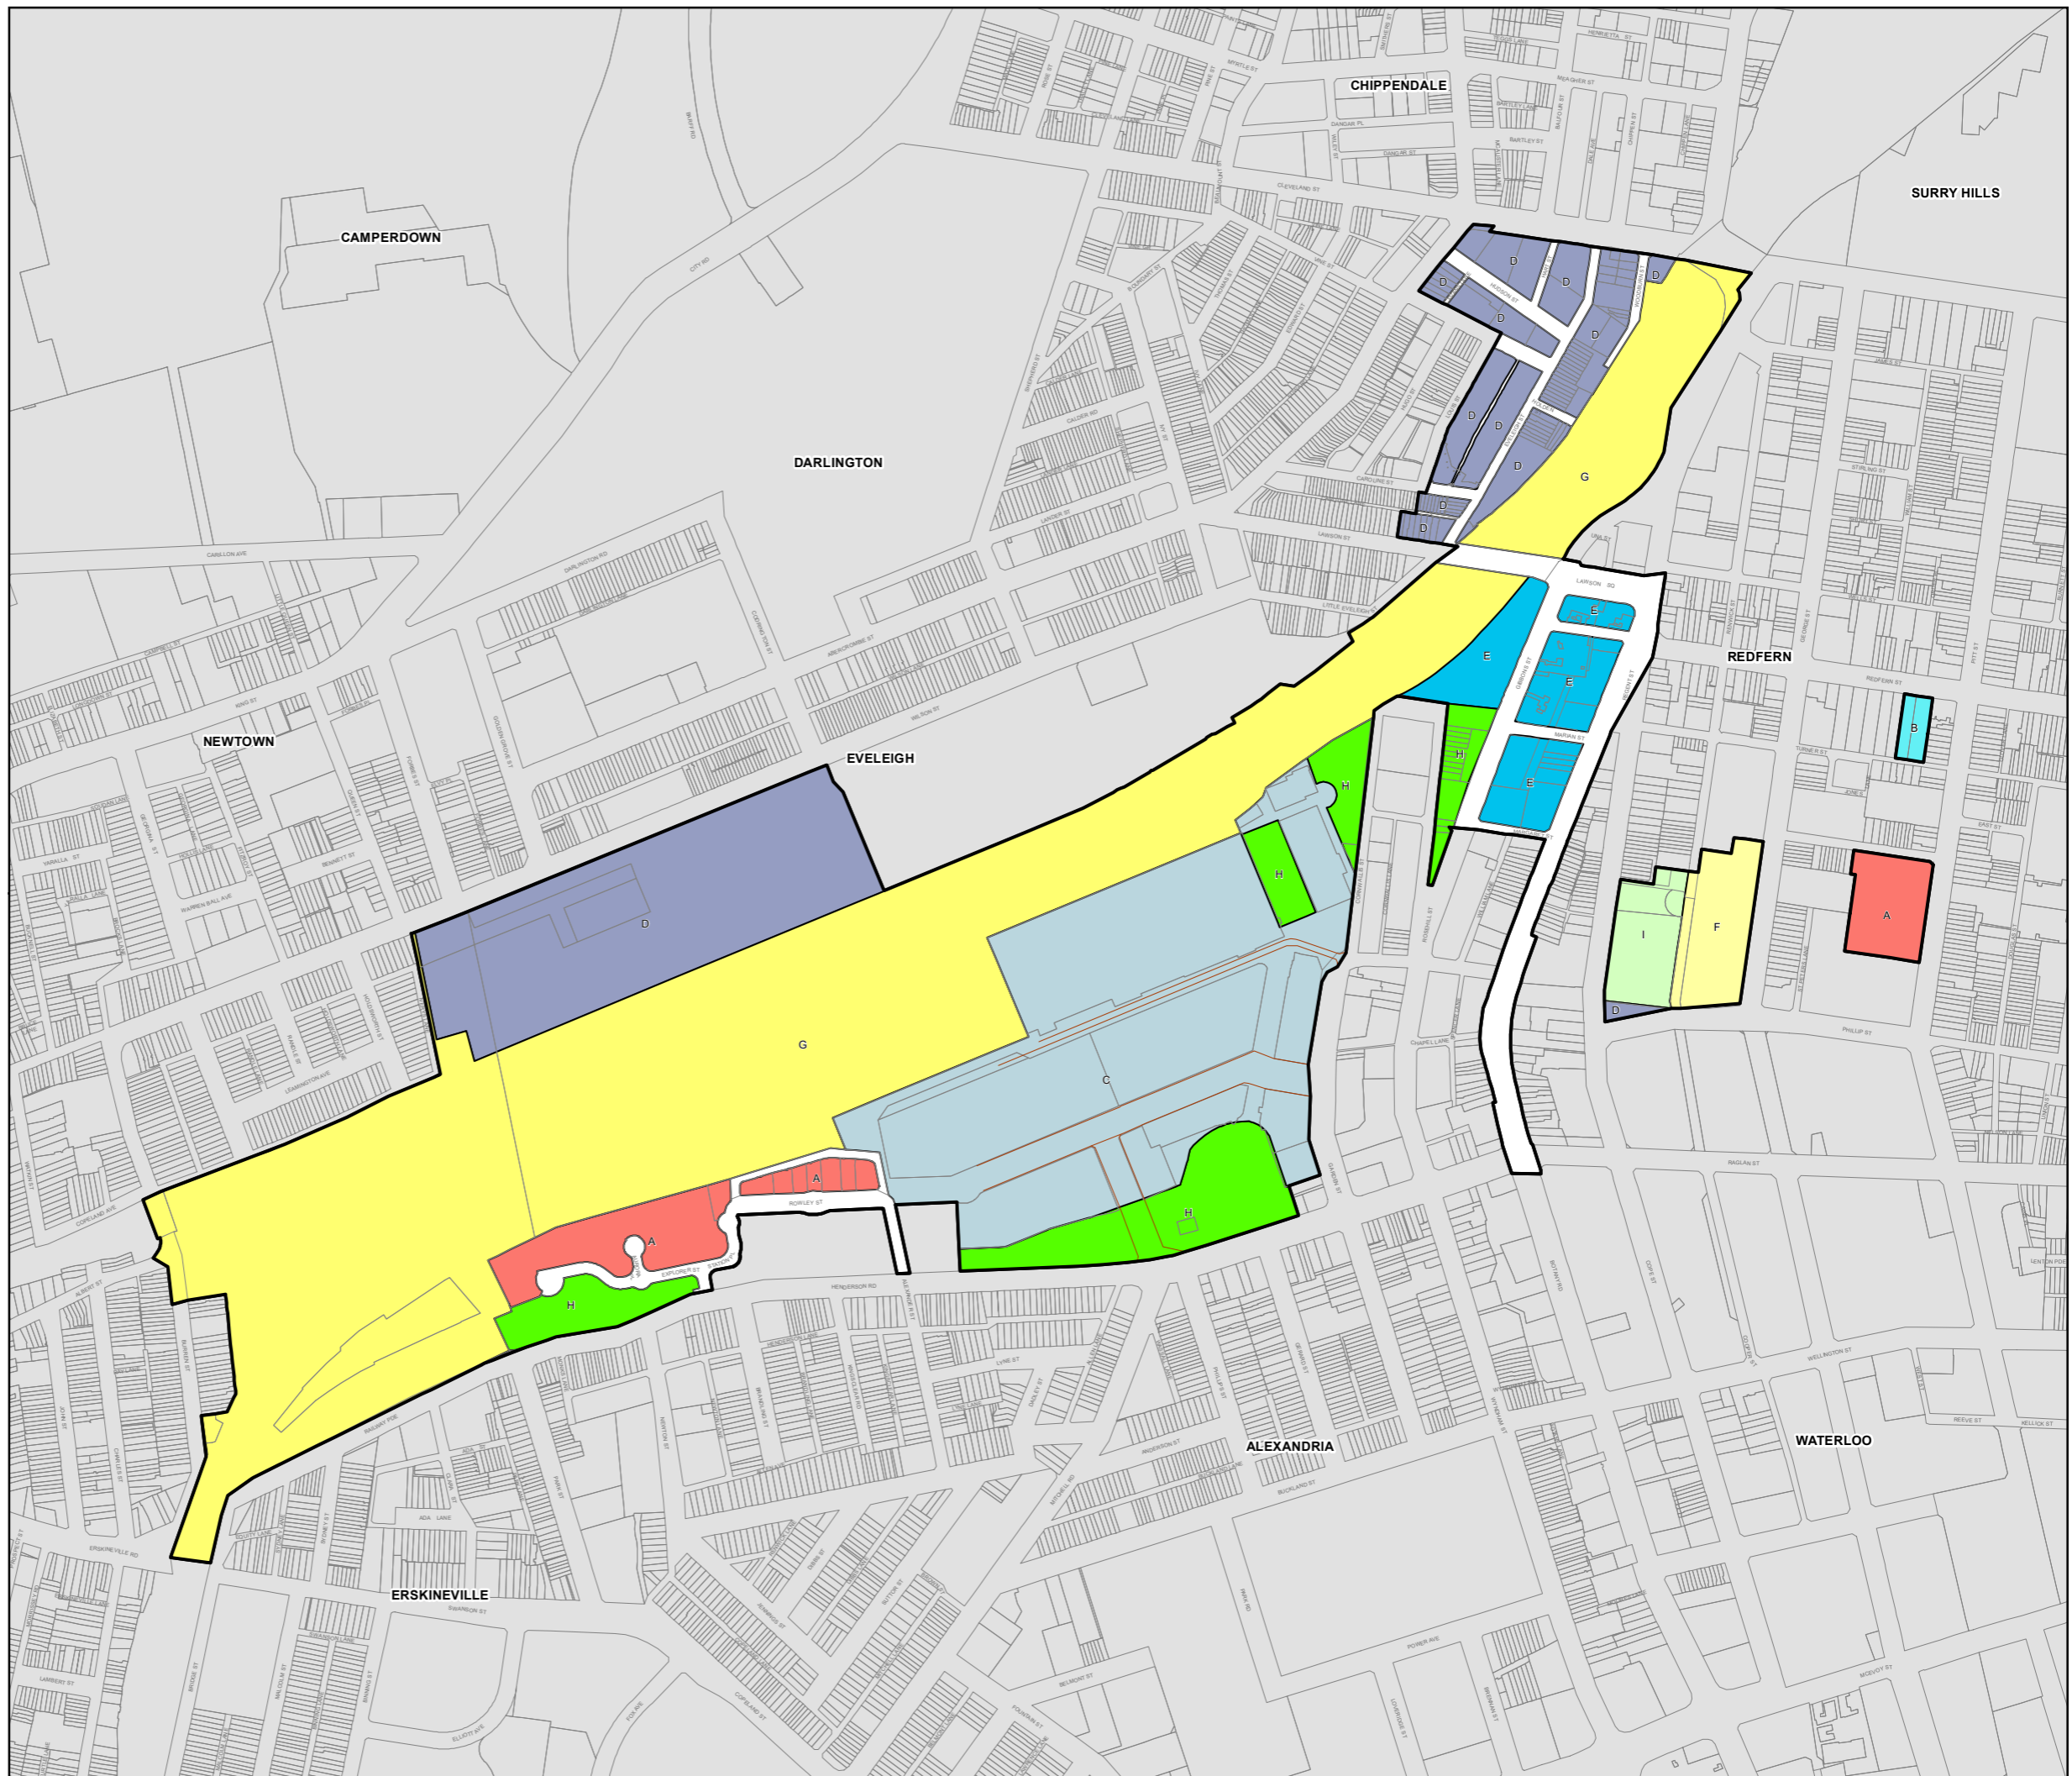

State Environmental Planning Policy (Major Development) 2005 Redfern–Waterloo Authority Sites — Land Zoning Map

Sheet LZN_001

Subject Land

Zone

- Residential Zone—Medium Density Residential
- Business Zone—Local Centre
- Business Zone—Business Park
- Business Zone—Mixed Use
- Business Zone—Commercial Core
- Special Purpose Zone—Community
- Special Purpose Zone—Infrastructure
- Recreation Zone—Public Recreation
- Recreation Zone—Private Recreation
- Private Road

Cadastre

Cadastre 20/11/2022 © Spatial Services

Projection: GDA 1994
MGA Zone 56

Scale: 1:6,000 @ A3

Map Identification Number: SEPP_MD_RWA_LZN_001_20221120