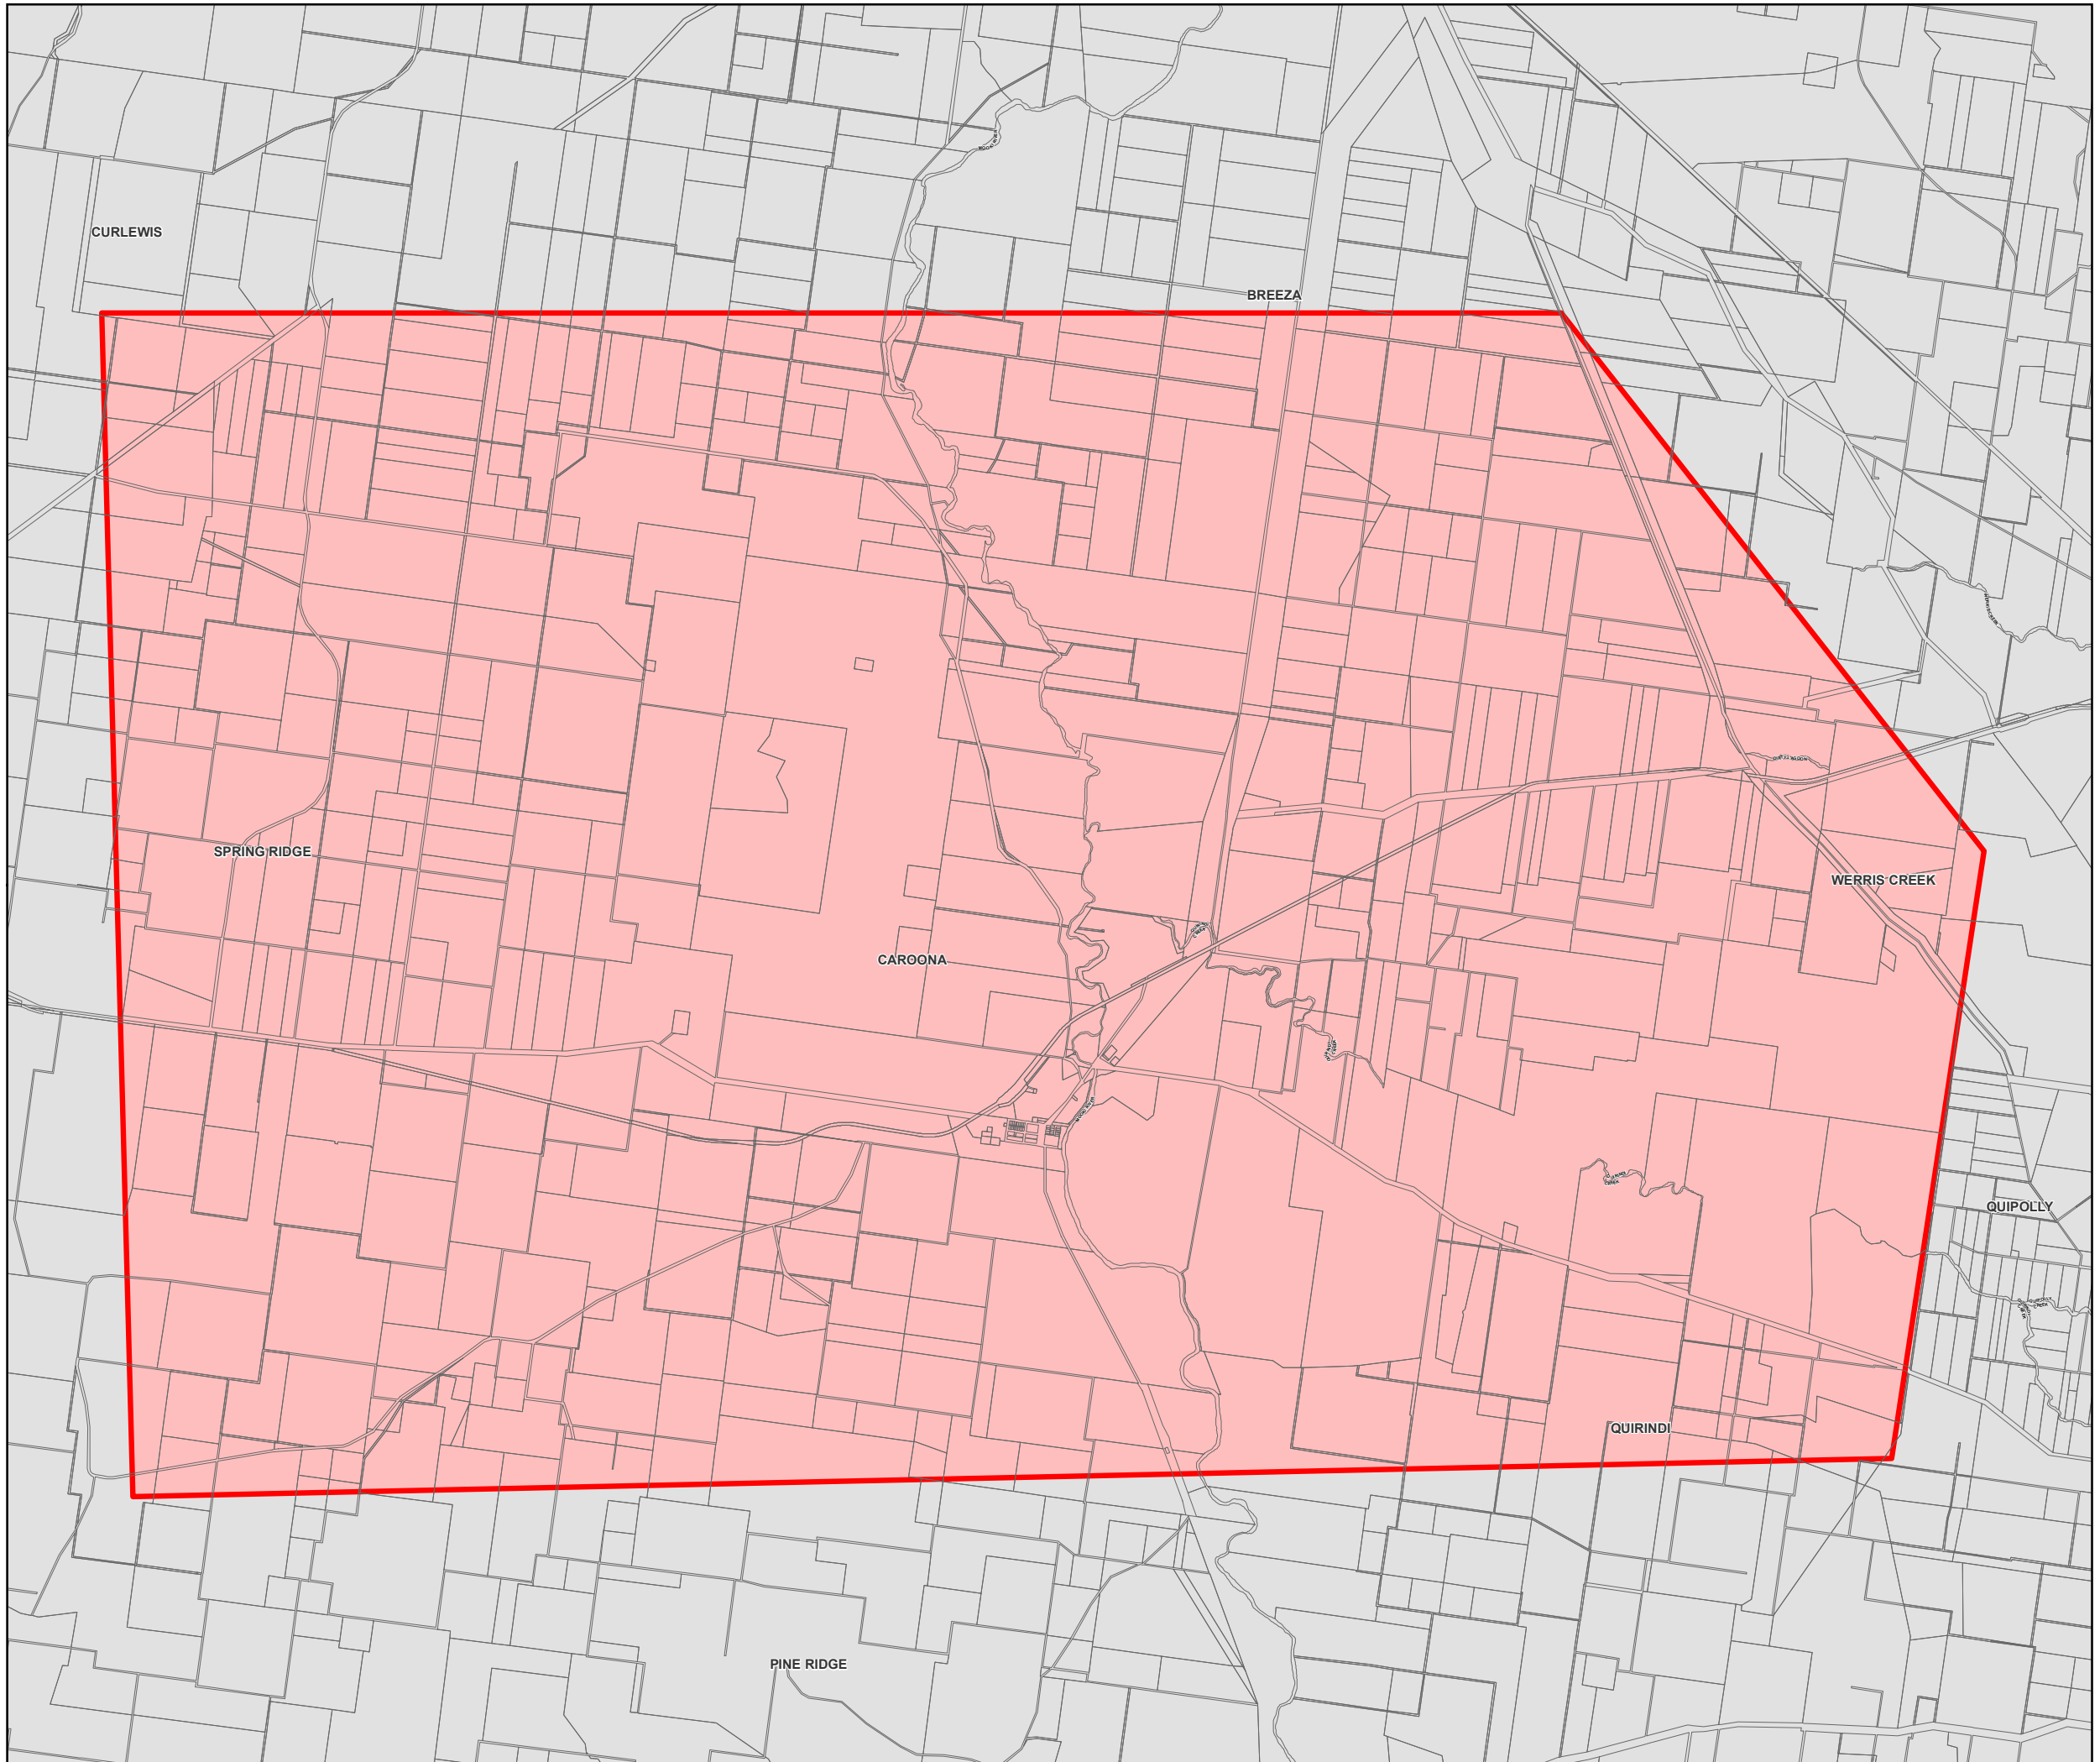

**State Environmental Planning
Policy (Mining, Petroleum
Production and Extractive
Industries) 2007**

Map 10 - Carroona

 Land where coal mining is prohibited

Cadastral

 Cadastral © 22/05/2020 Spatial Services

Projection: GDA 1994
MGA Zone 56

Scale: 1:50,000 @ A3