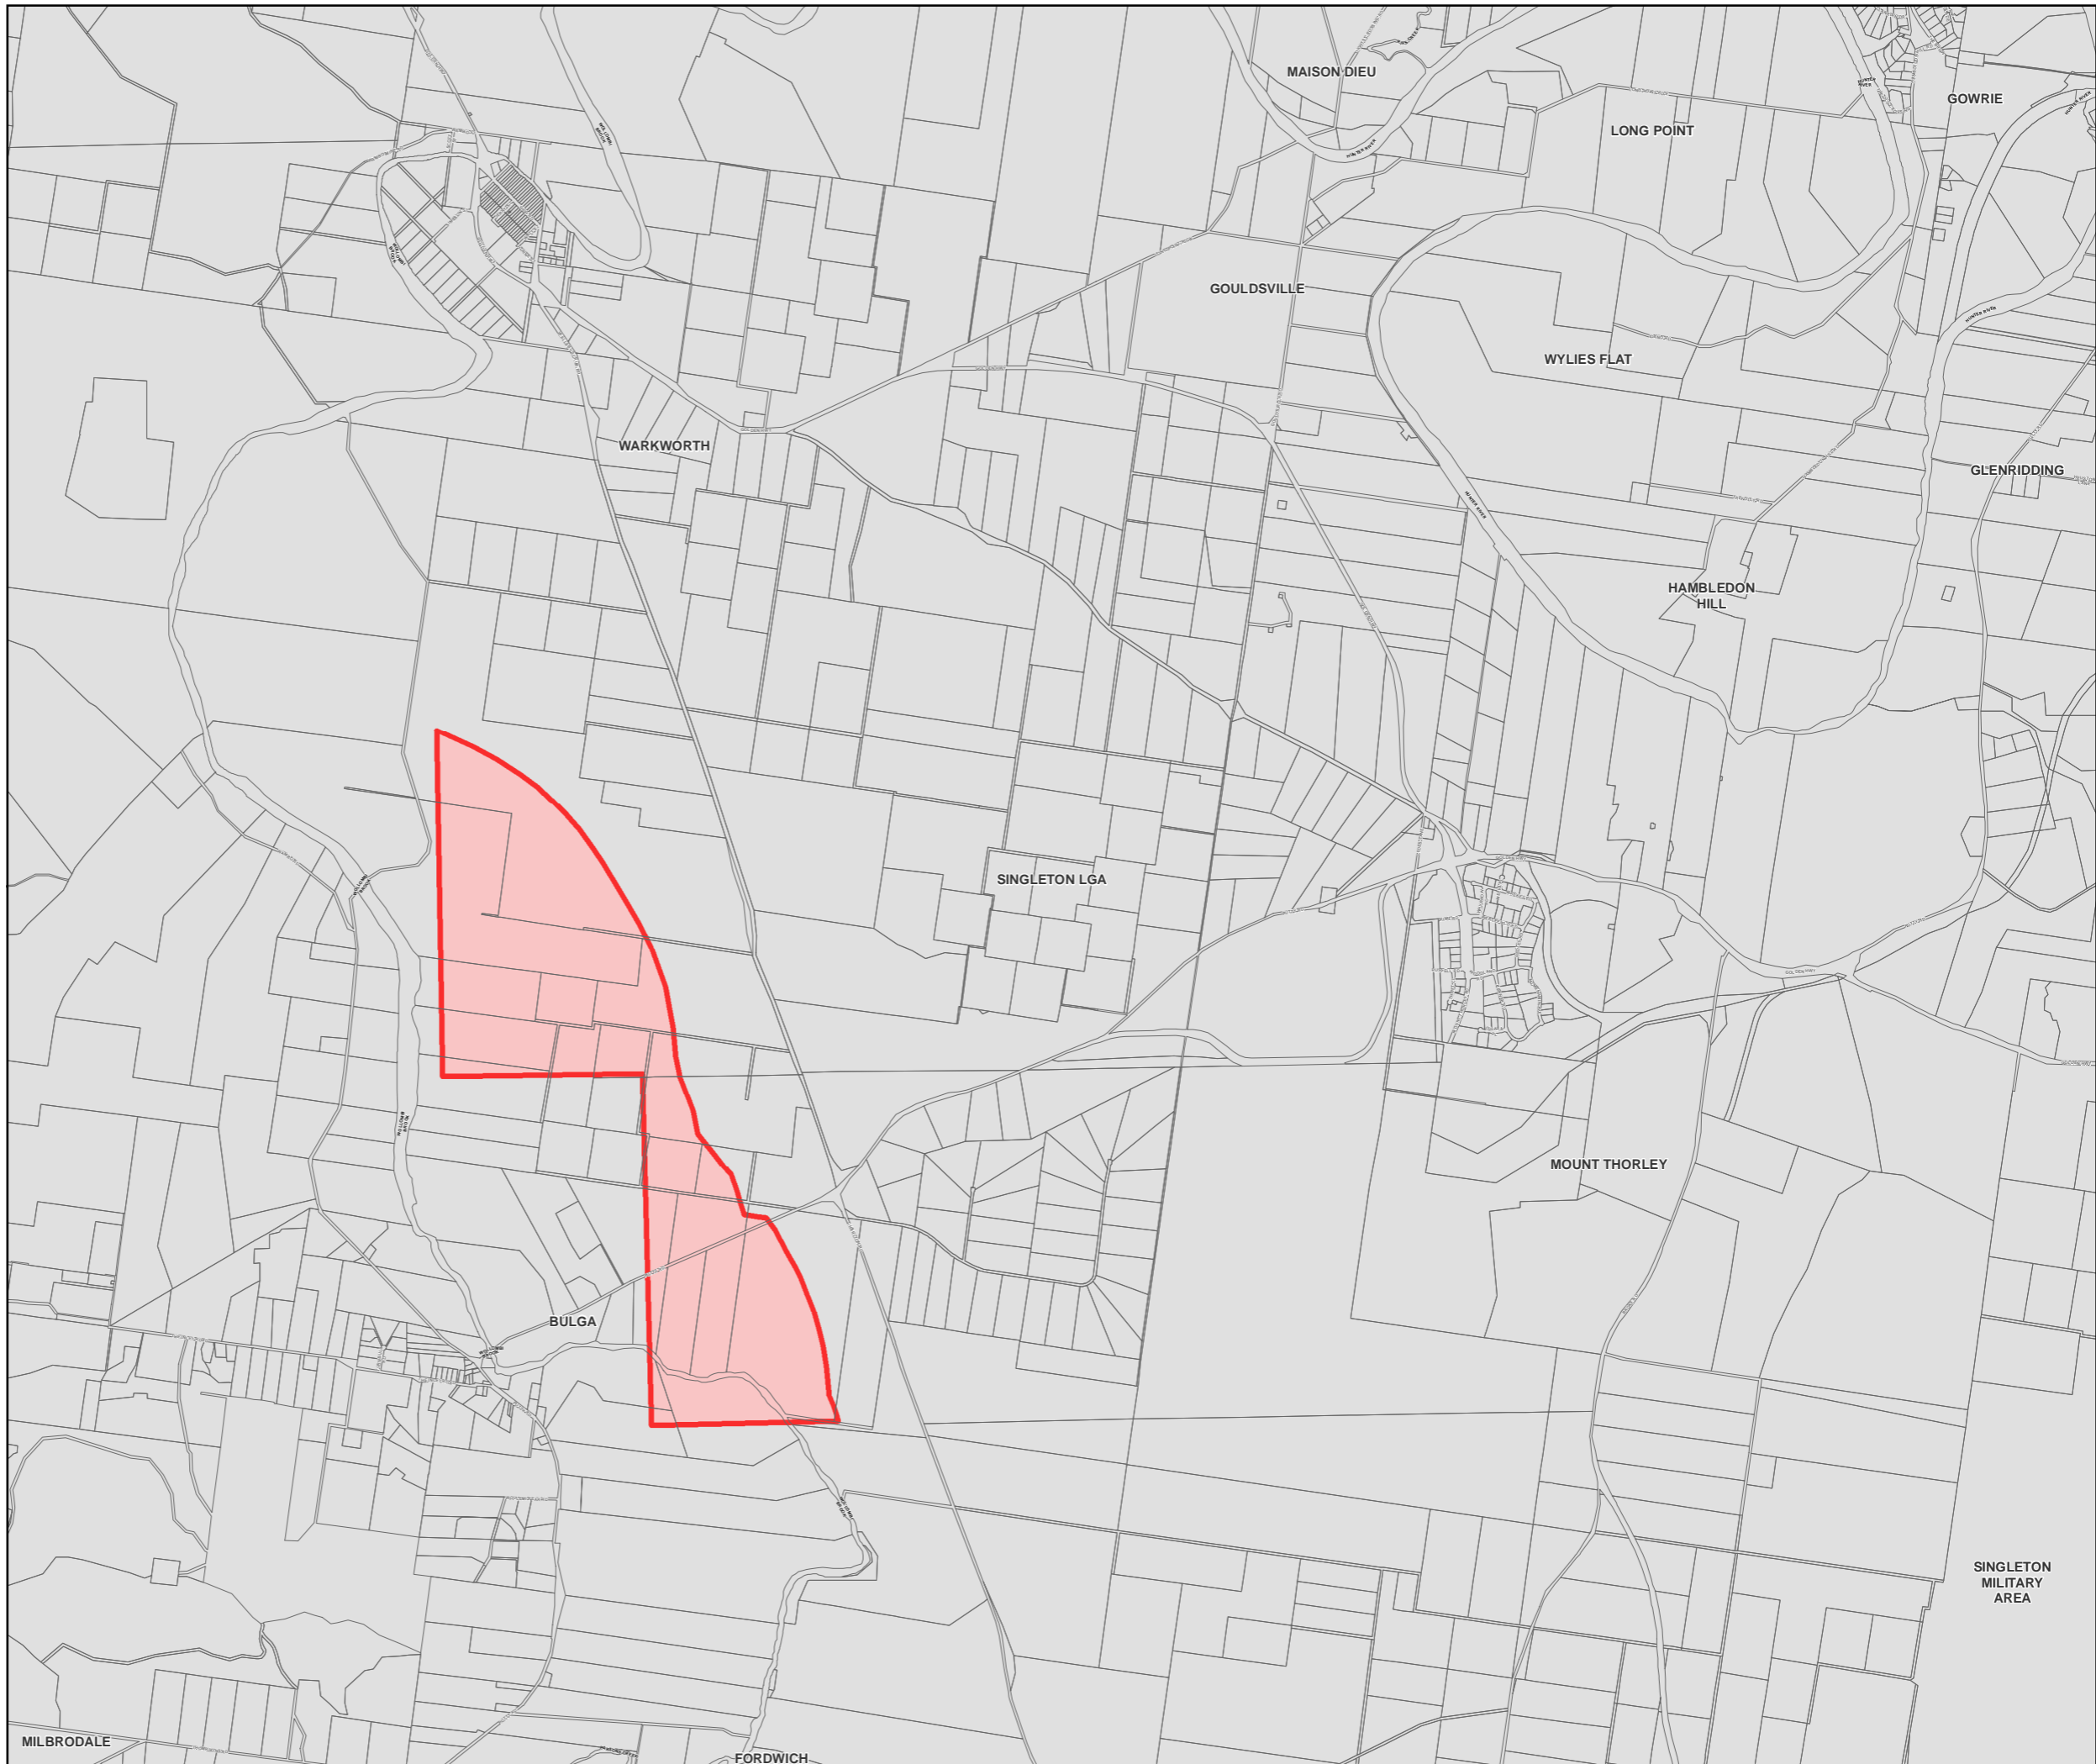

**State Environmental Planning  
Policy (Mining, Petroleum  
Production and Extractive  
Industries) 2007**

Map 5 - Bulga

 Land where open-cut mining is prohibited

**Cadastre**

 Cadastre © 21/08/2019 Spatial Services

Projection: GDA 1994  
MGA Zone 56

Scale: 1:50,000 @ A3