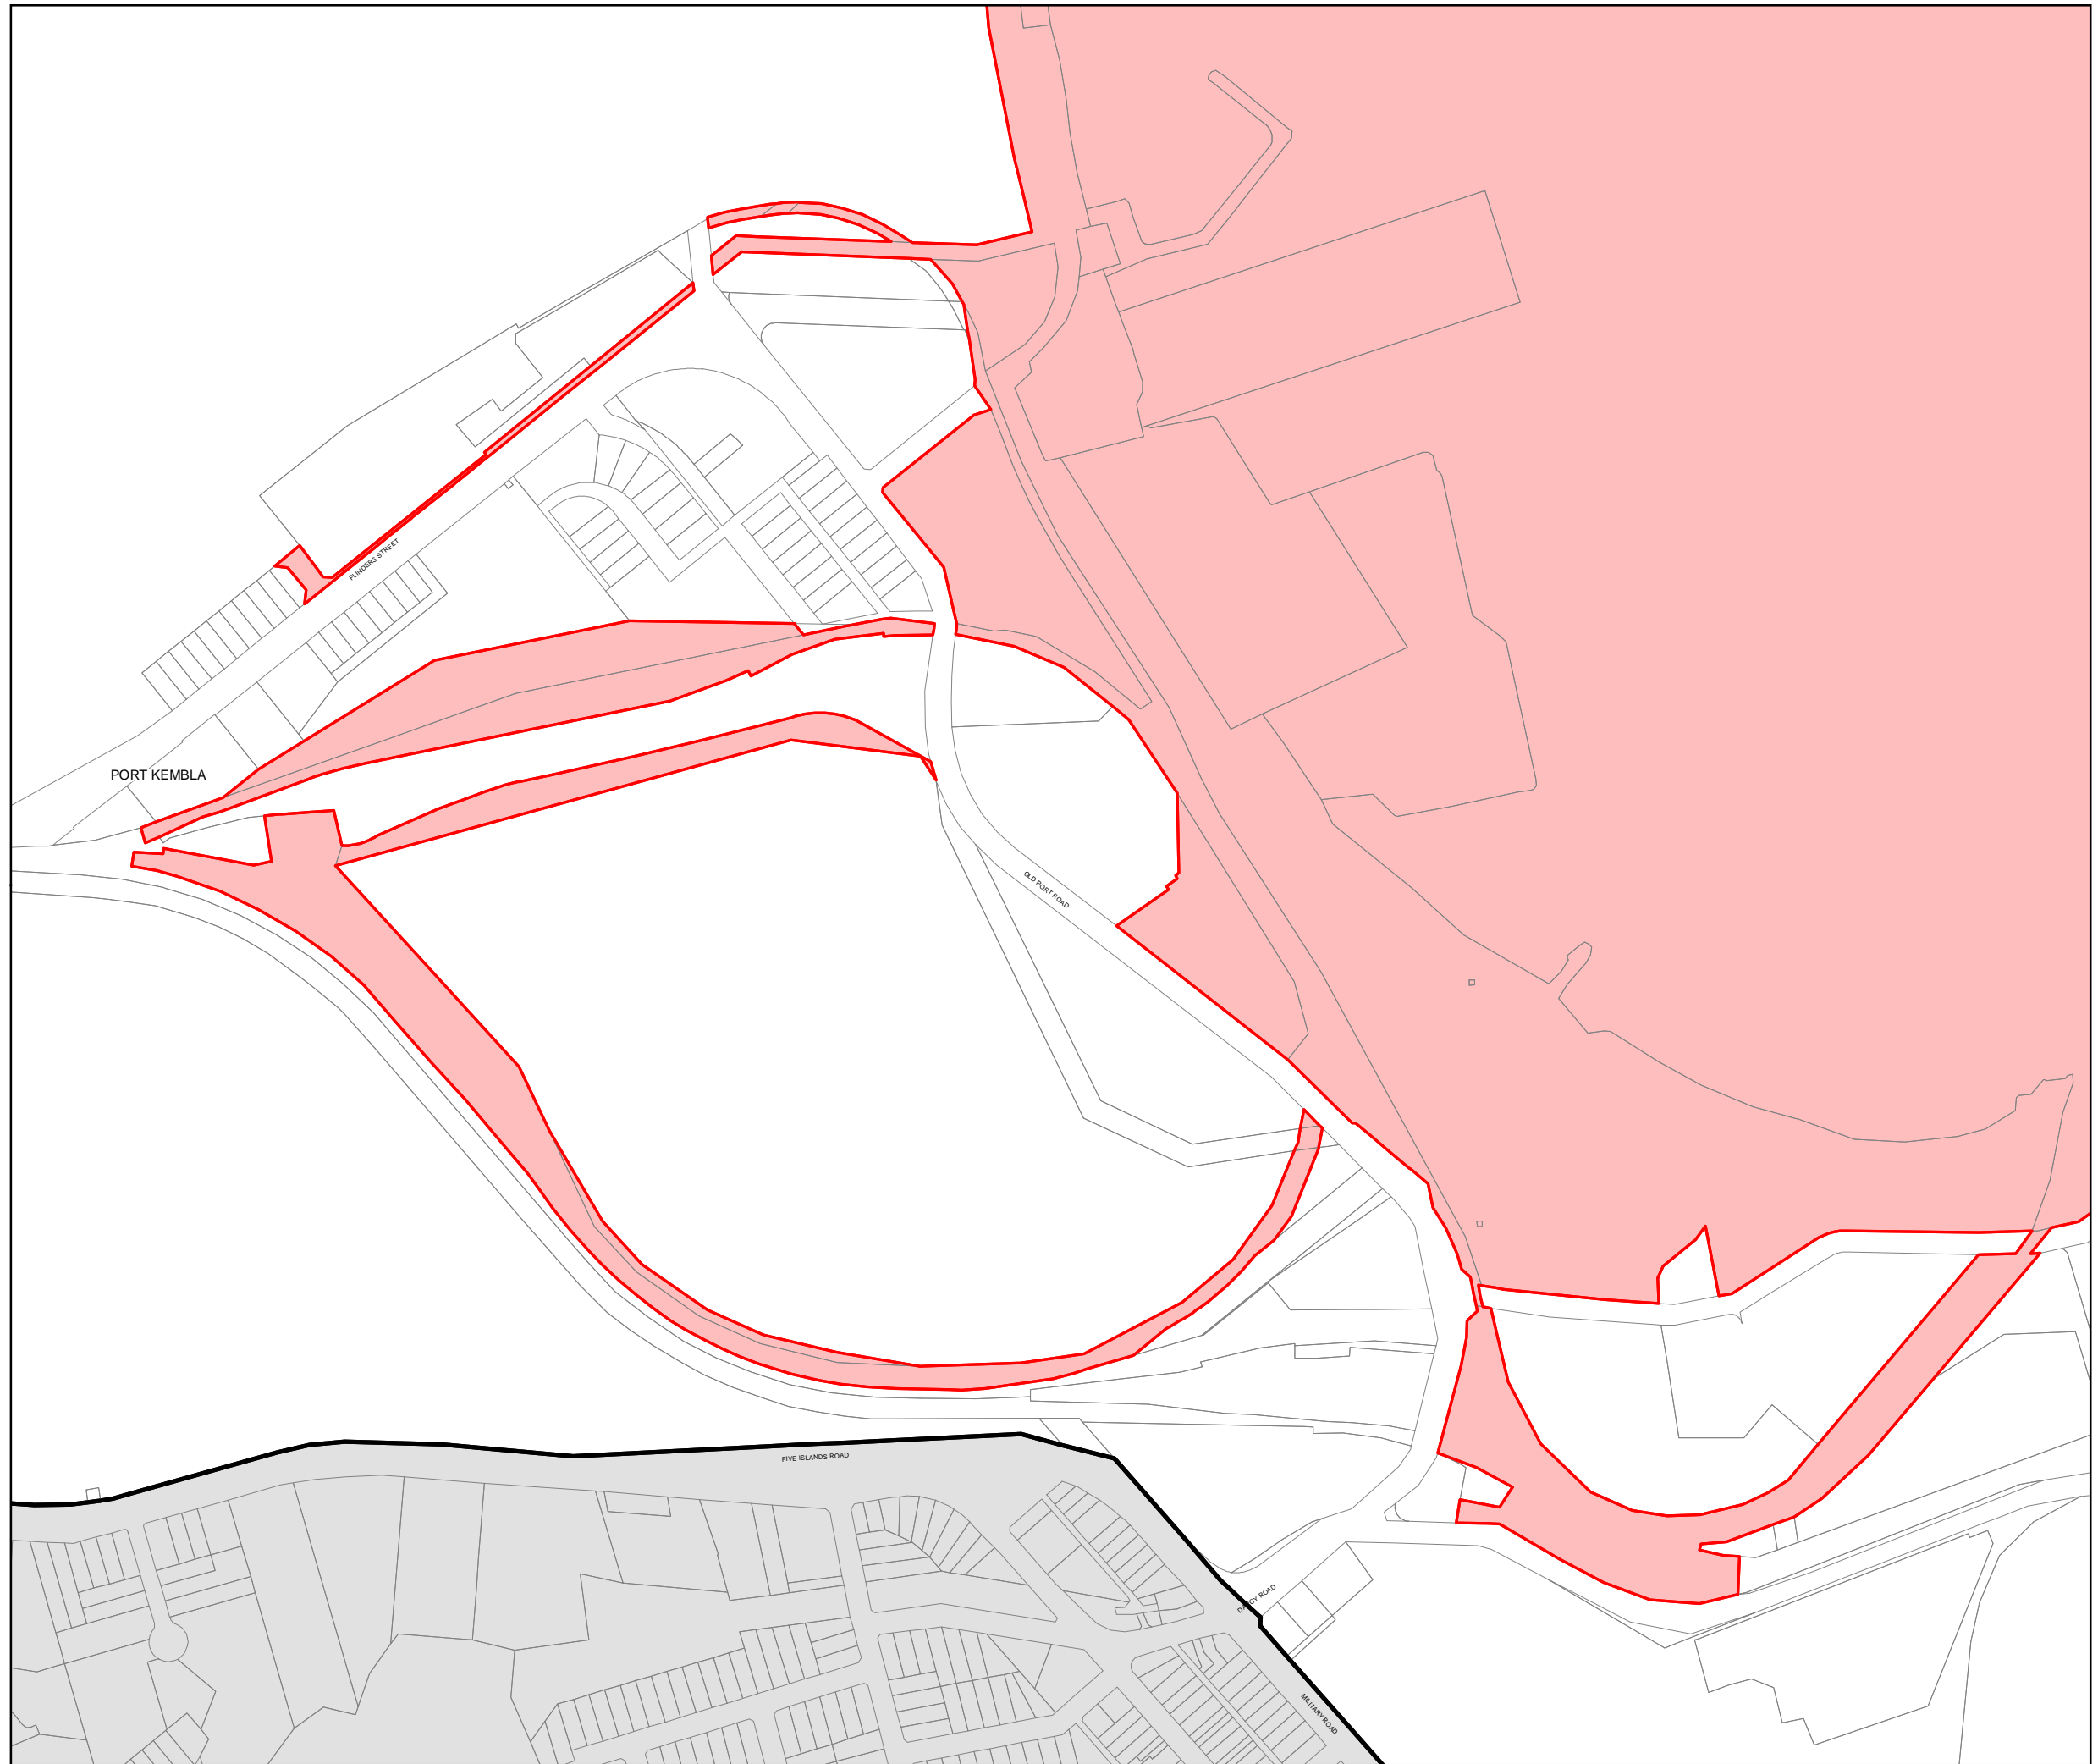

**State Environmental Planning Policy (Port Botany and Port Kembla) 2013**  
**Lease Area Map**

Sheet LES\_002A  
Port Kembla

-  Subject Land
-  Port Kembla Lease Area
- Cadastre**
-  Cadastre 20/05/2013 © NSW LPI

↑  
Projection: MGA Zone 56  
Datum: GDA94

0 50 100 150 200 m  
Scale: 1:6,000 @ A3