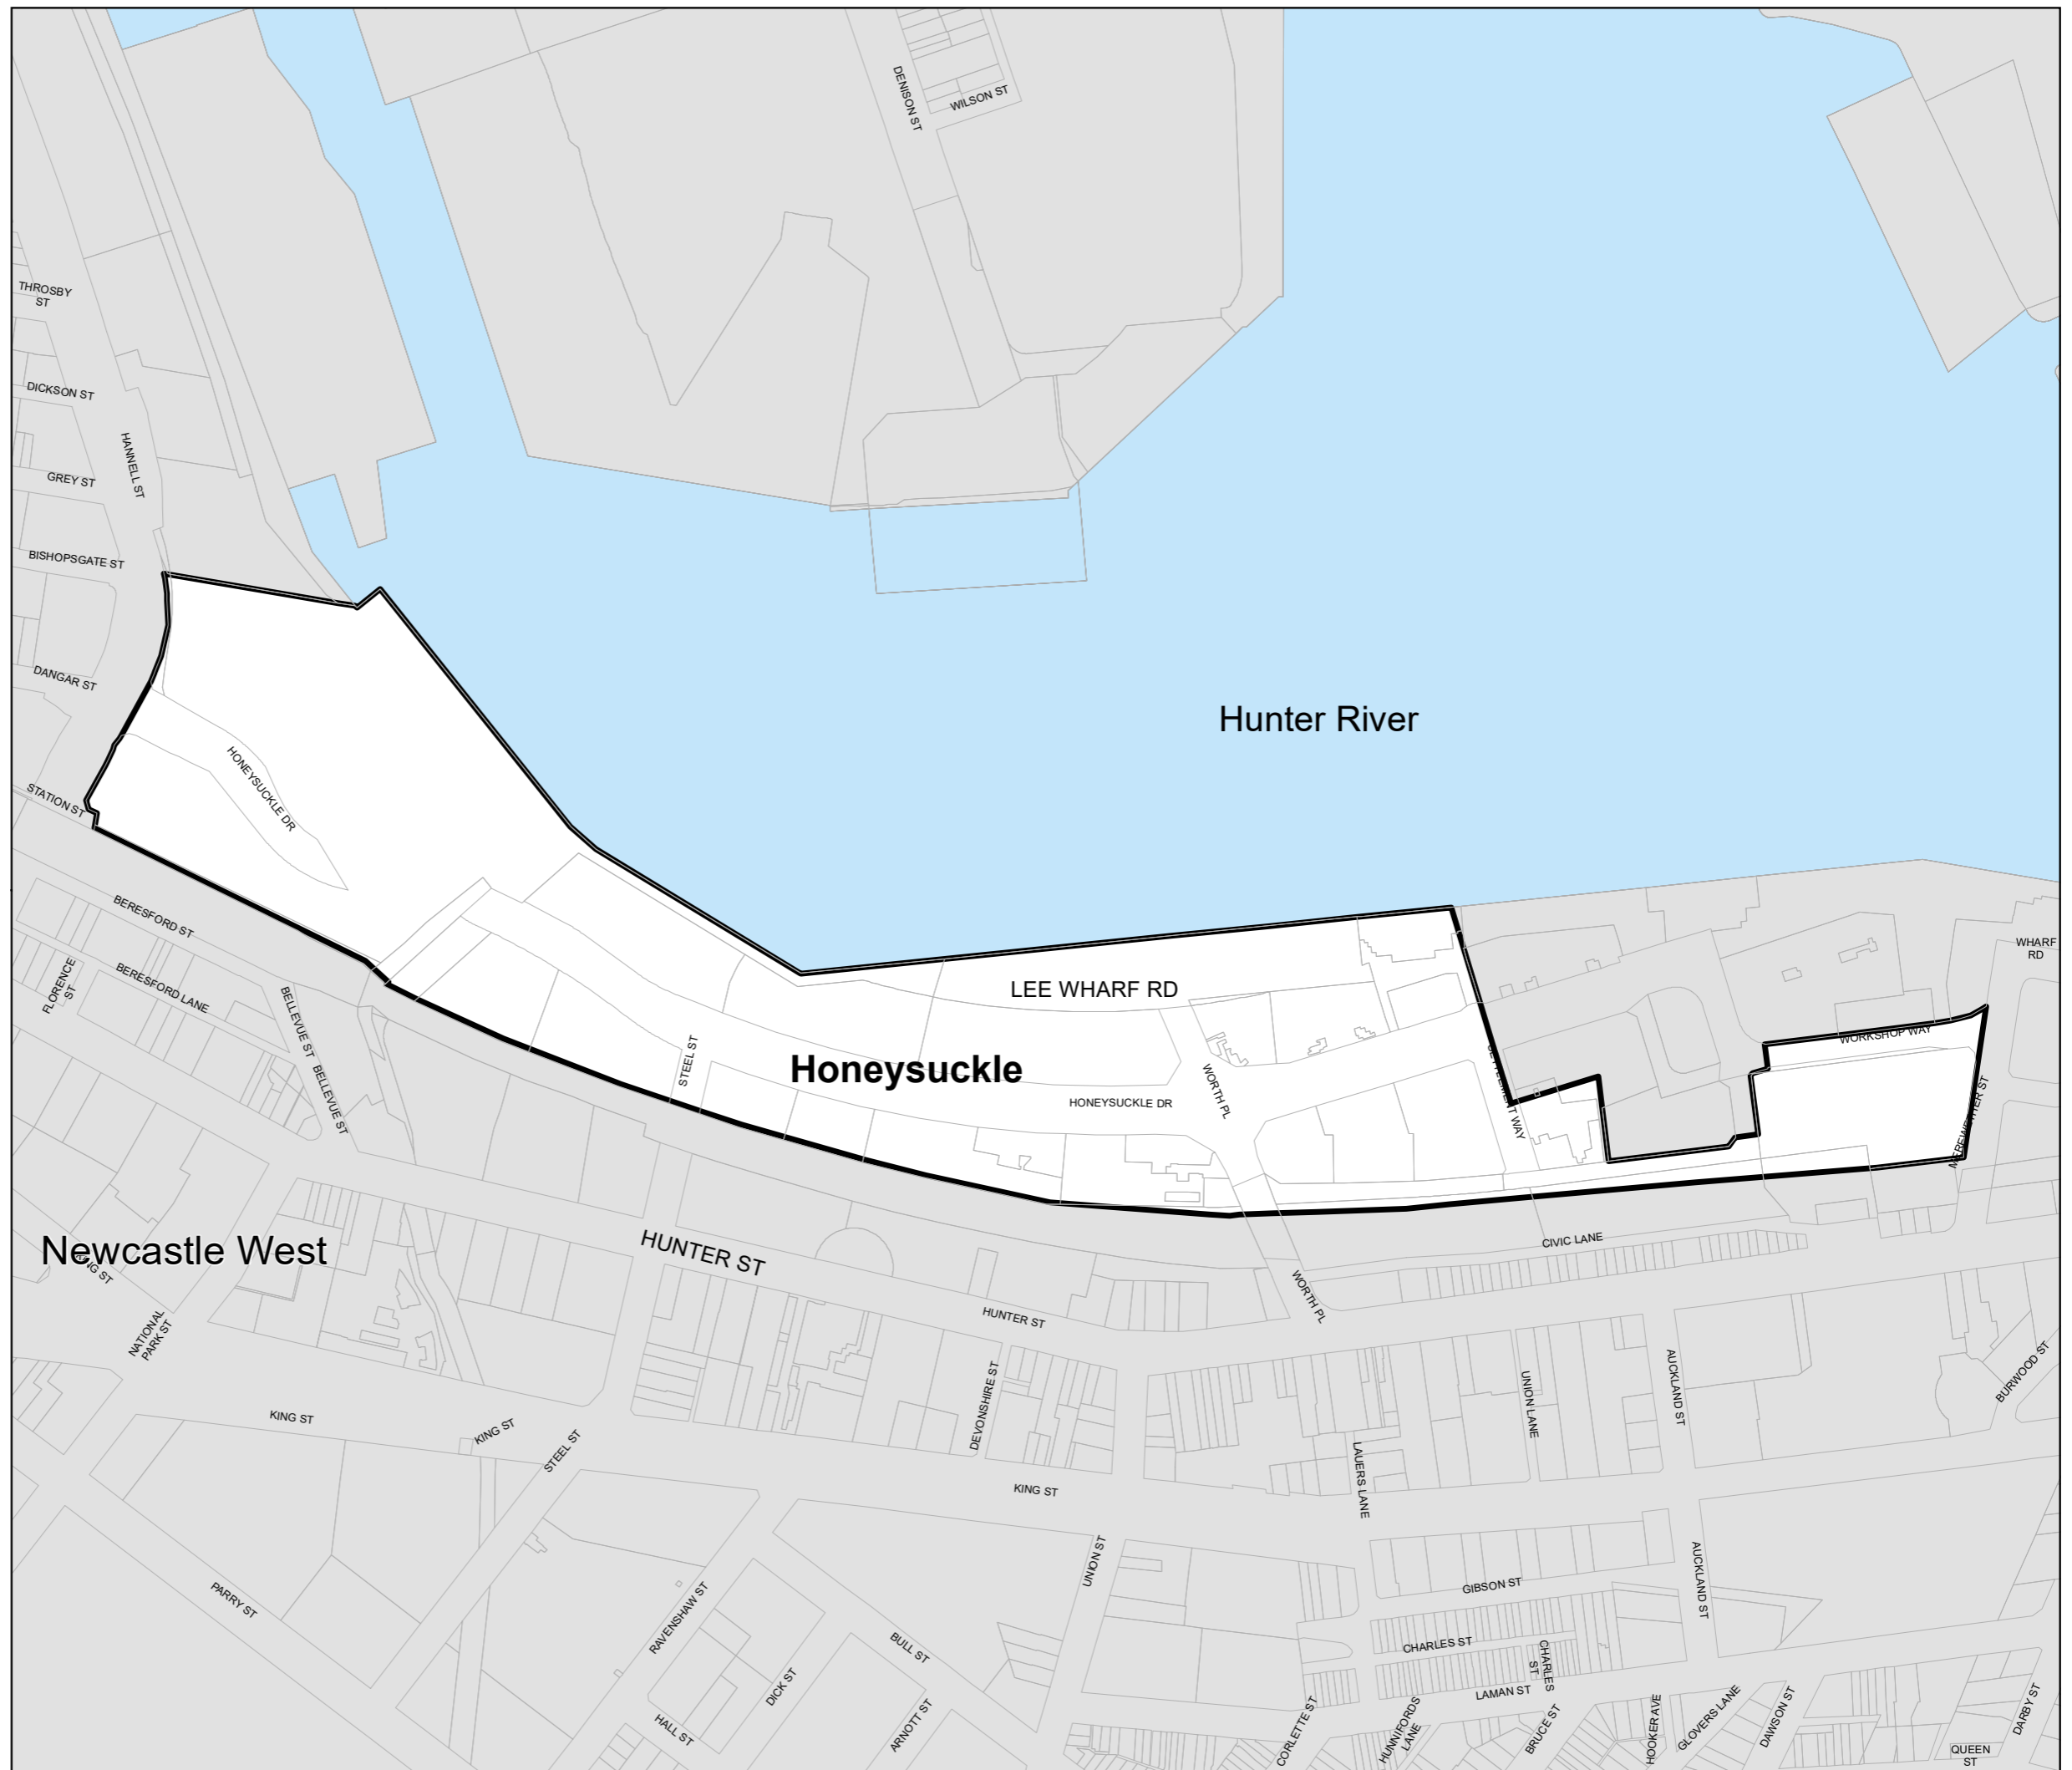

State Environmental Planning Policy (Planning Systems) 2021

State Significant Development Sites Map – Honeysuckle

sheet SSDS_001

Honeysuckle Site

Cadastral

Cadastral 10/02/2022 © Spatial Services

Body of Water

0 15 30 60 90 120 Meters

Scale: 1:4,000 @ A3

Projection: GDA 1994
MGA Zone 56

Map Identification Number: SEPP_SRD_HON_SSDS_001_20220210