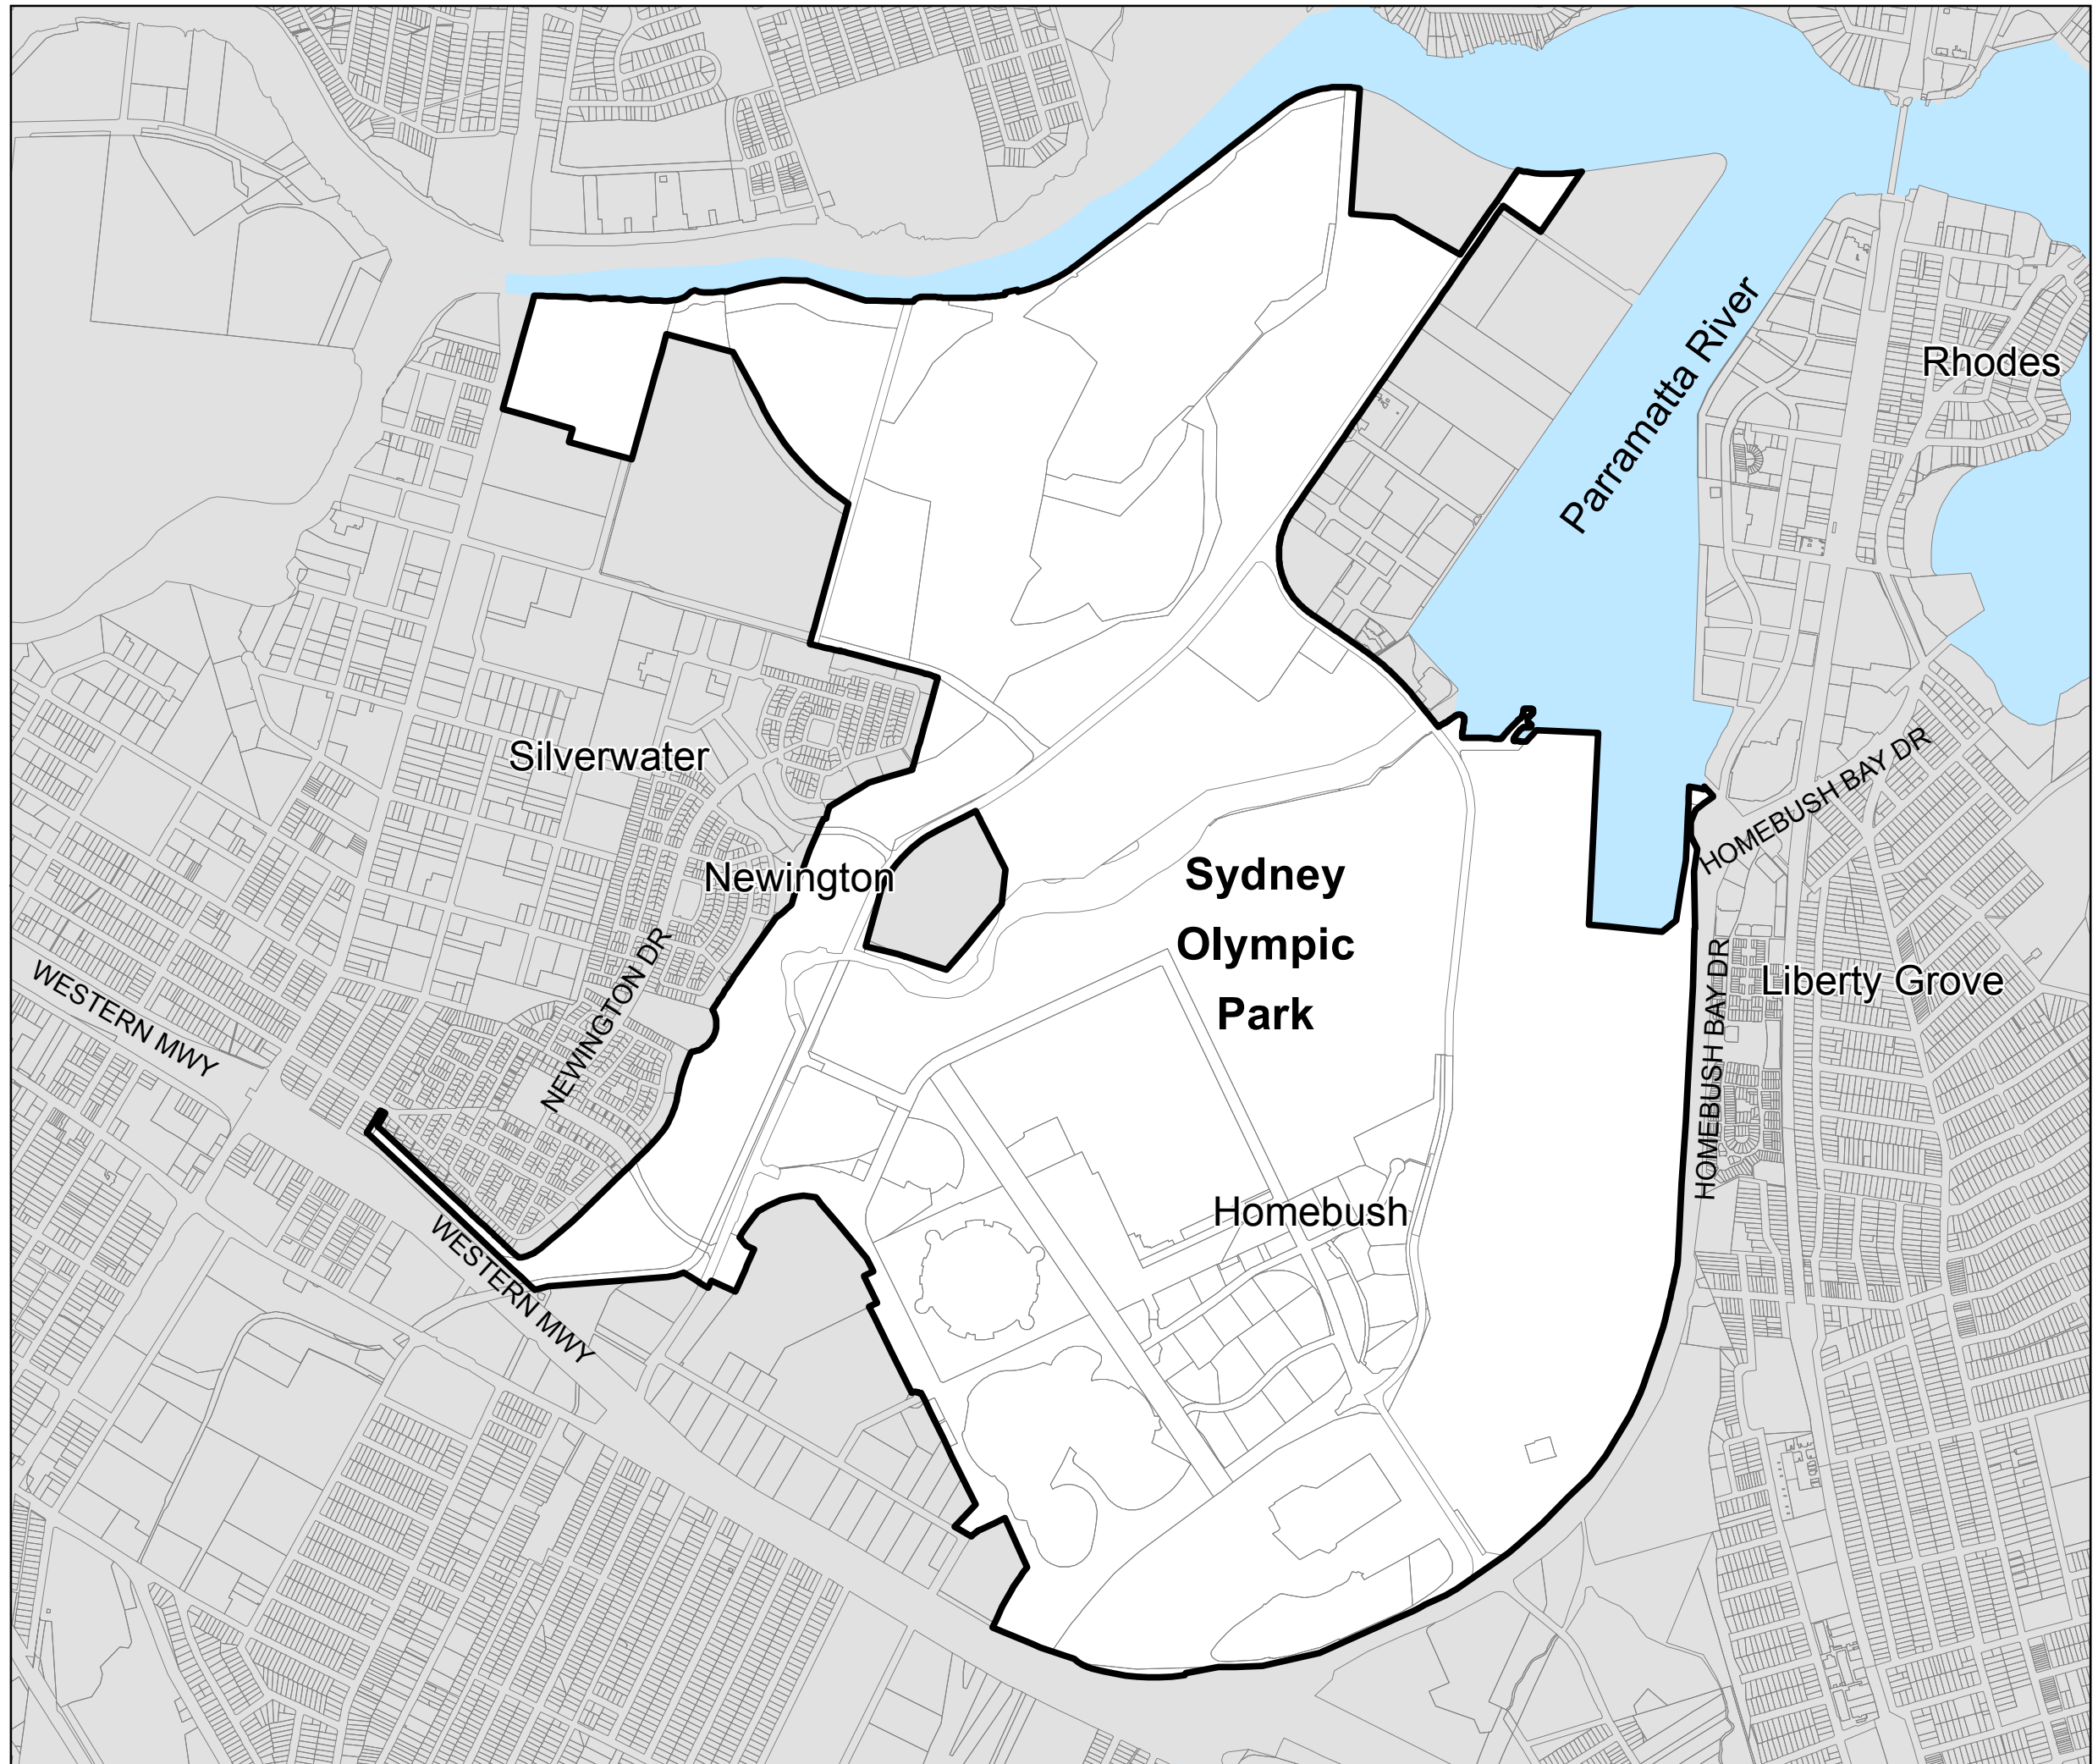

State Environmental Planning Policy (State and Regional Development) 2011

State Significant Development Sites Map – Sydney Olympic Park

sheet SSDS_001

-  Sydney Olympic Park Site
- Cadastre**
-  Cadastre 05/09/2011 © Land and Property Information
-  Body of Water

Projection: MGA Zone 56
Datum: GDA94
Scale: 1:16,000@A3