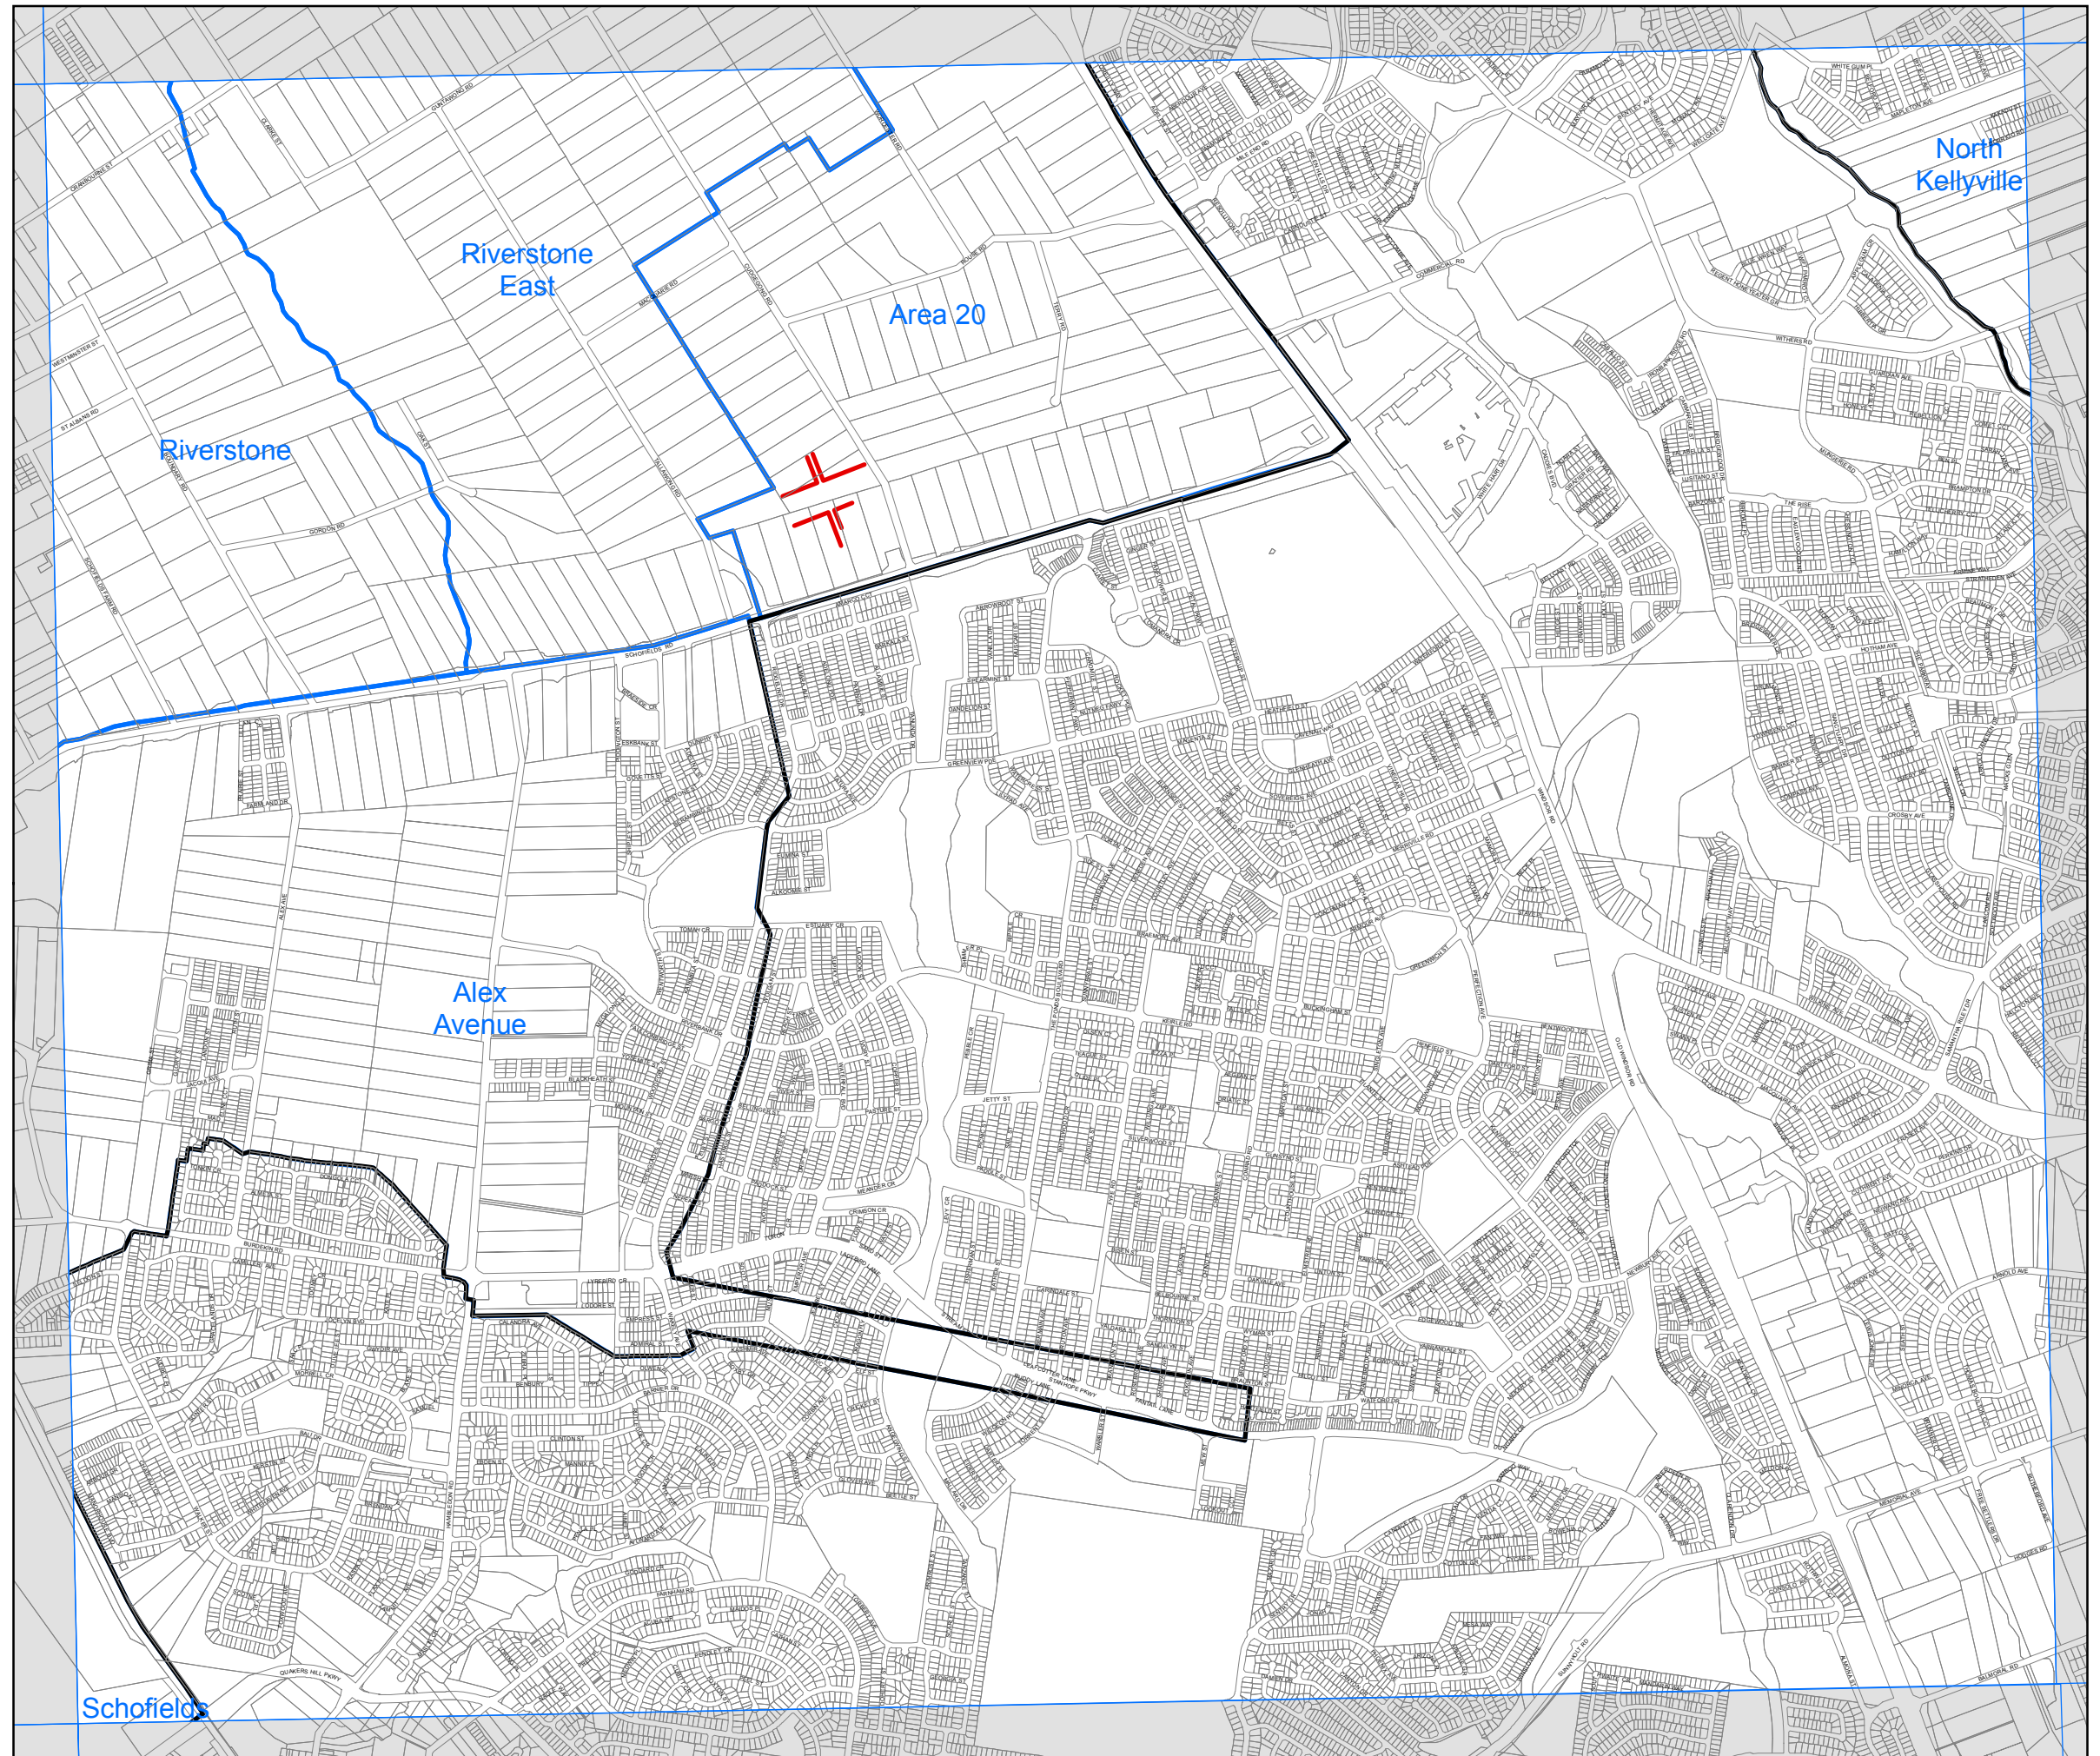

State Environmental Planning Policy (Sydney Region Growth Centres) 2006

North West Growth Centre
Active Street Frontage Map
Sheet ASF_009

LEGEND

-  Active Street Frontage
- Growth Centre Boundaries**
-  North West Growth Centre Boundary
-  North West Growth Centre Precinct Boundary
- Cadastre**
-  Cadastre © 20/02/2015 NSW LPI

 0 0.1 0.2 0.3 0.4 0.5 km
 Projection: GDA 1994 Zone 56 Scale: 1:20,000 @ A3