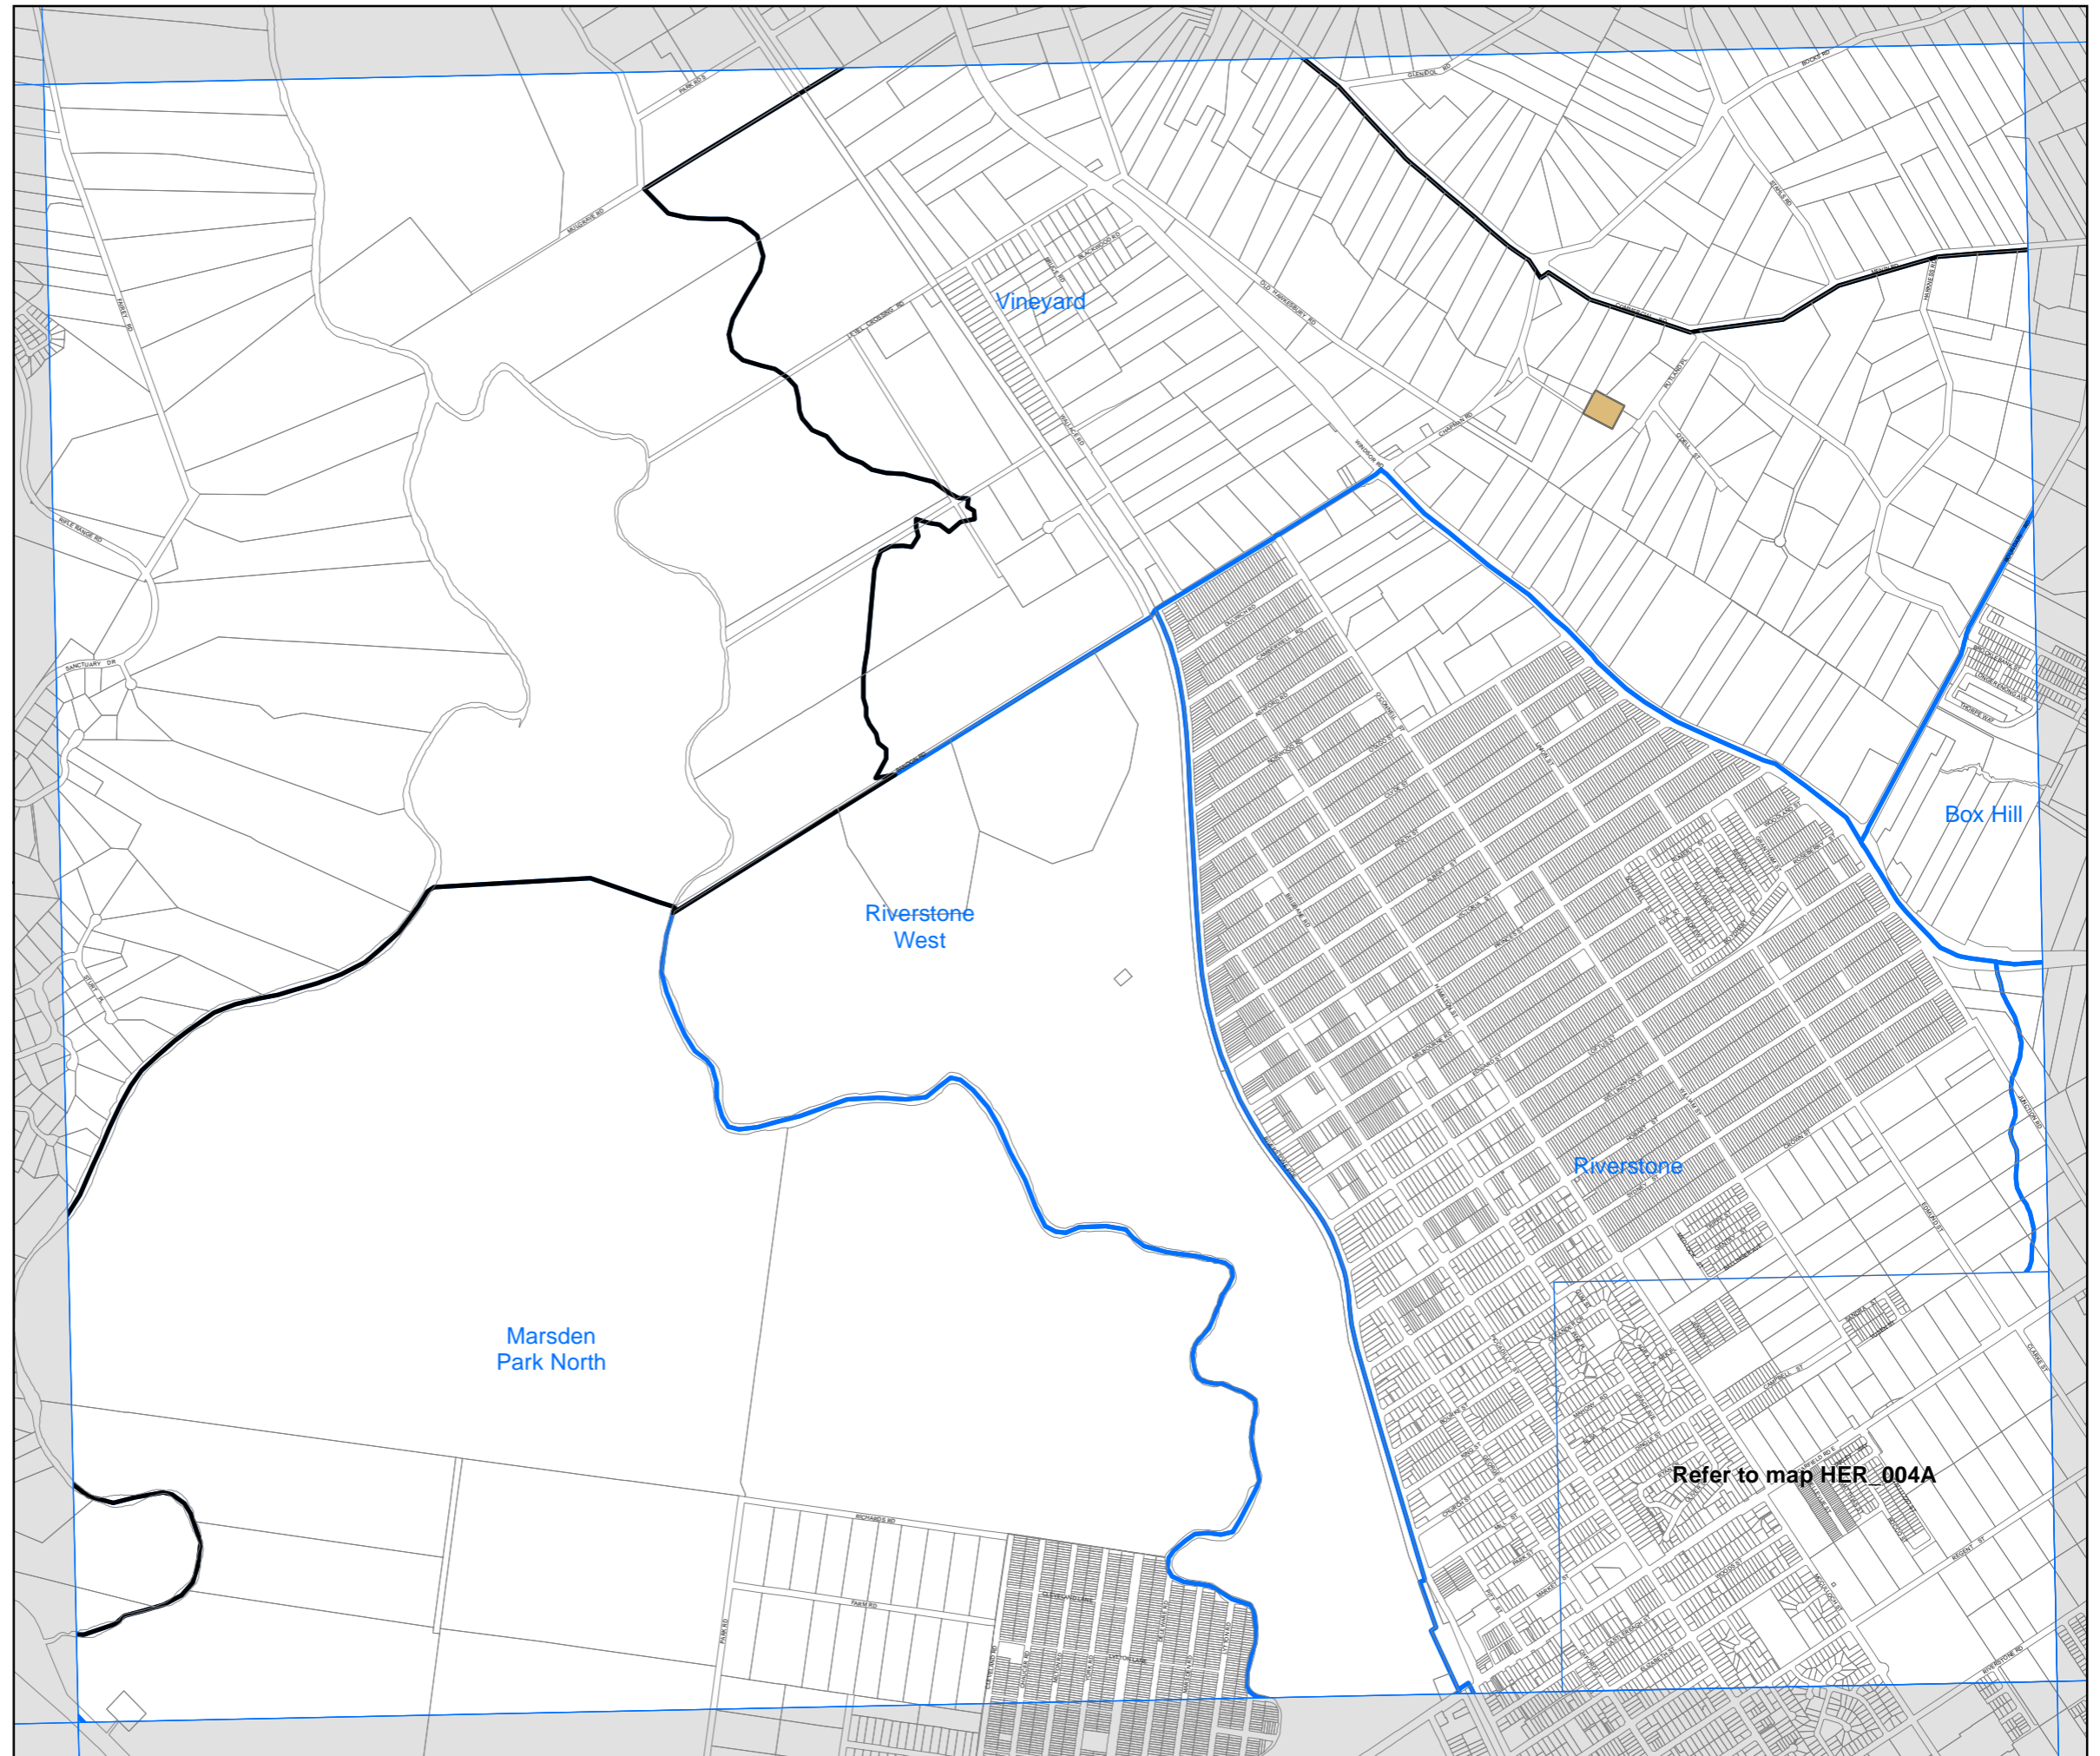

**State Environmental Planning Policy (Sydney Region Growth Centres) 2006**

North West Growth Centre  
Heritage Map  
Sheet HER\_004

**LEGEND**

**Heritage**

 Local Heritage - General

**Growth Centre Boundaries**

 North West Growth Centre Boundary

 North West Growth Centre Precinct Boundary

**Cadastre**

 Cadastre © 09/10/2017 NSW LPI

  
 0 0.1 0.2 0.3 0.4 0.5 km
   
 Projection: GDA 1994 Zone 56    Scale: 1:20,000 @ A3

Refer to map HER\_004A