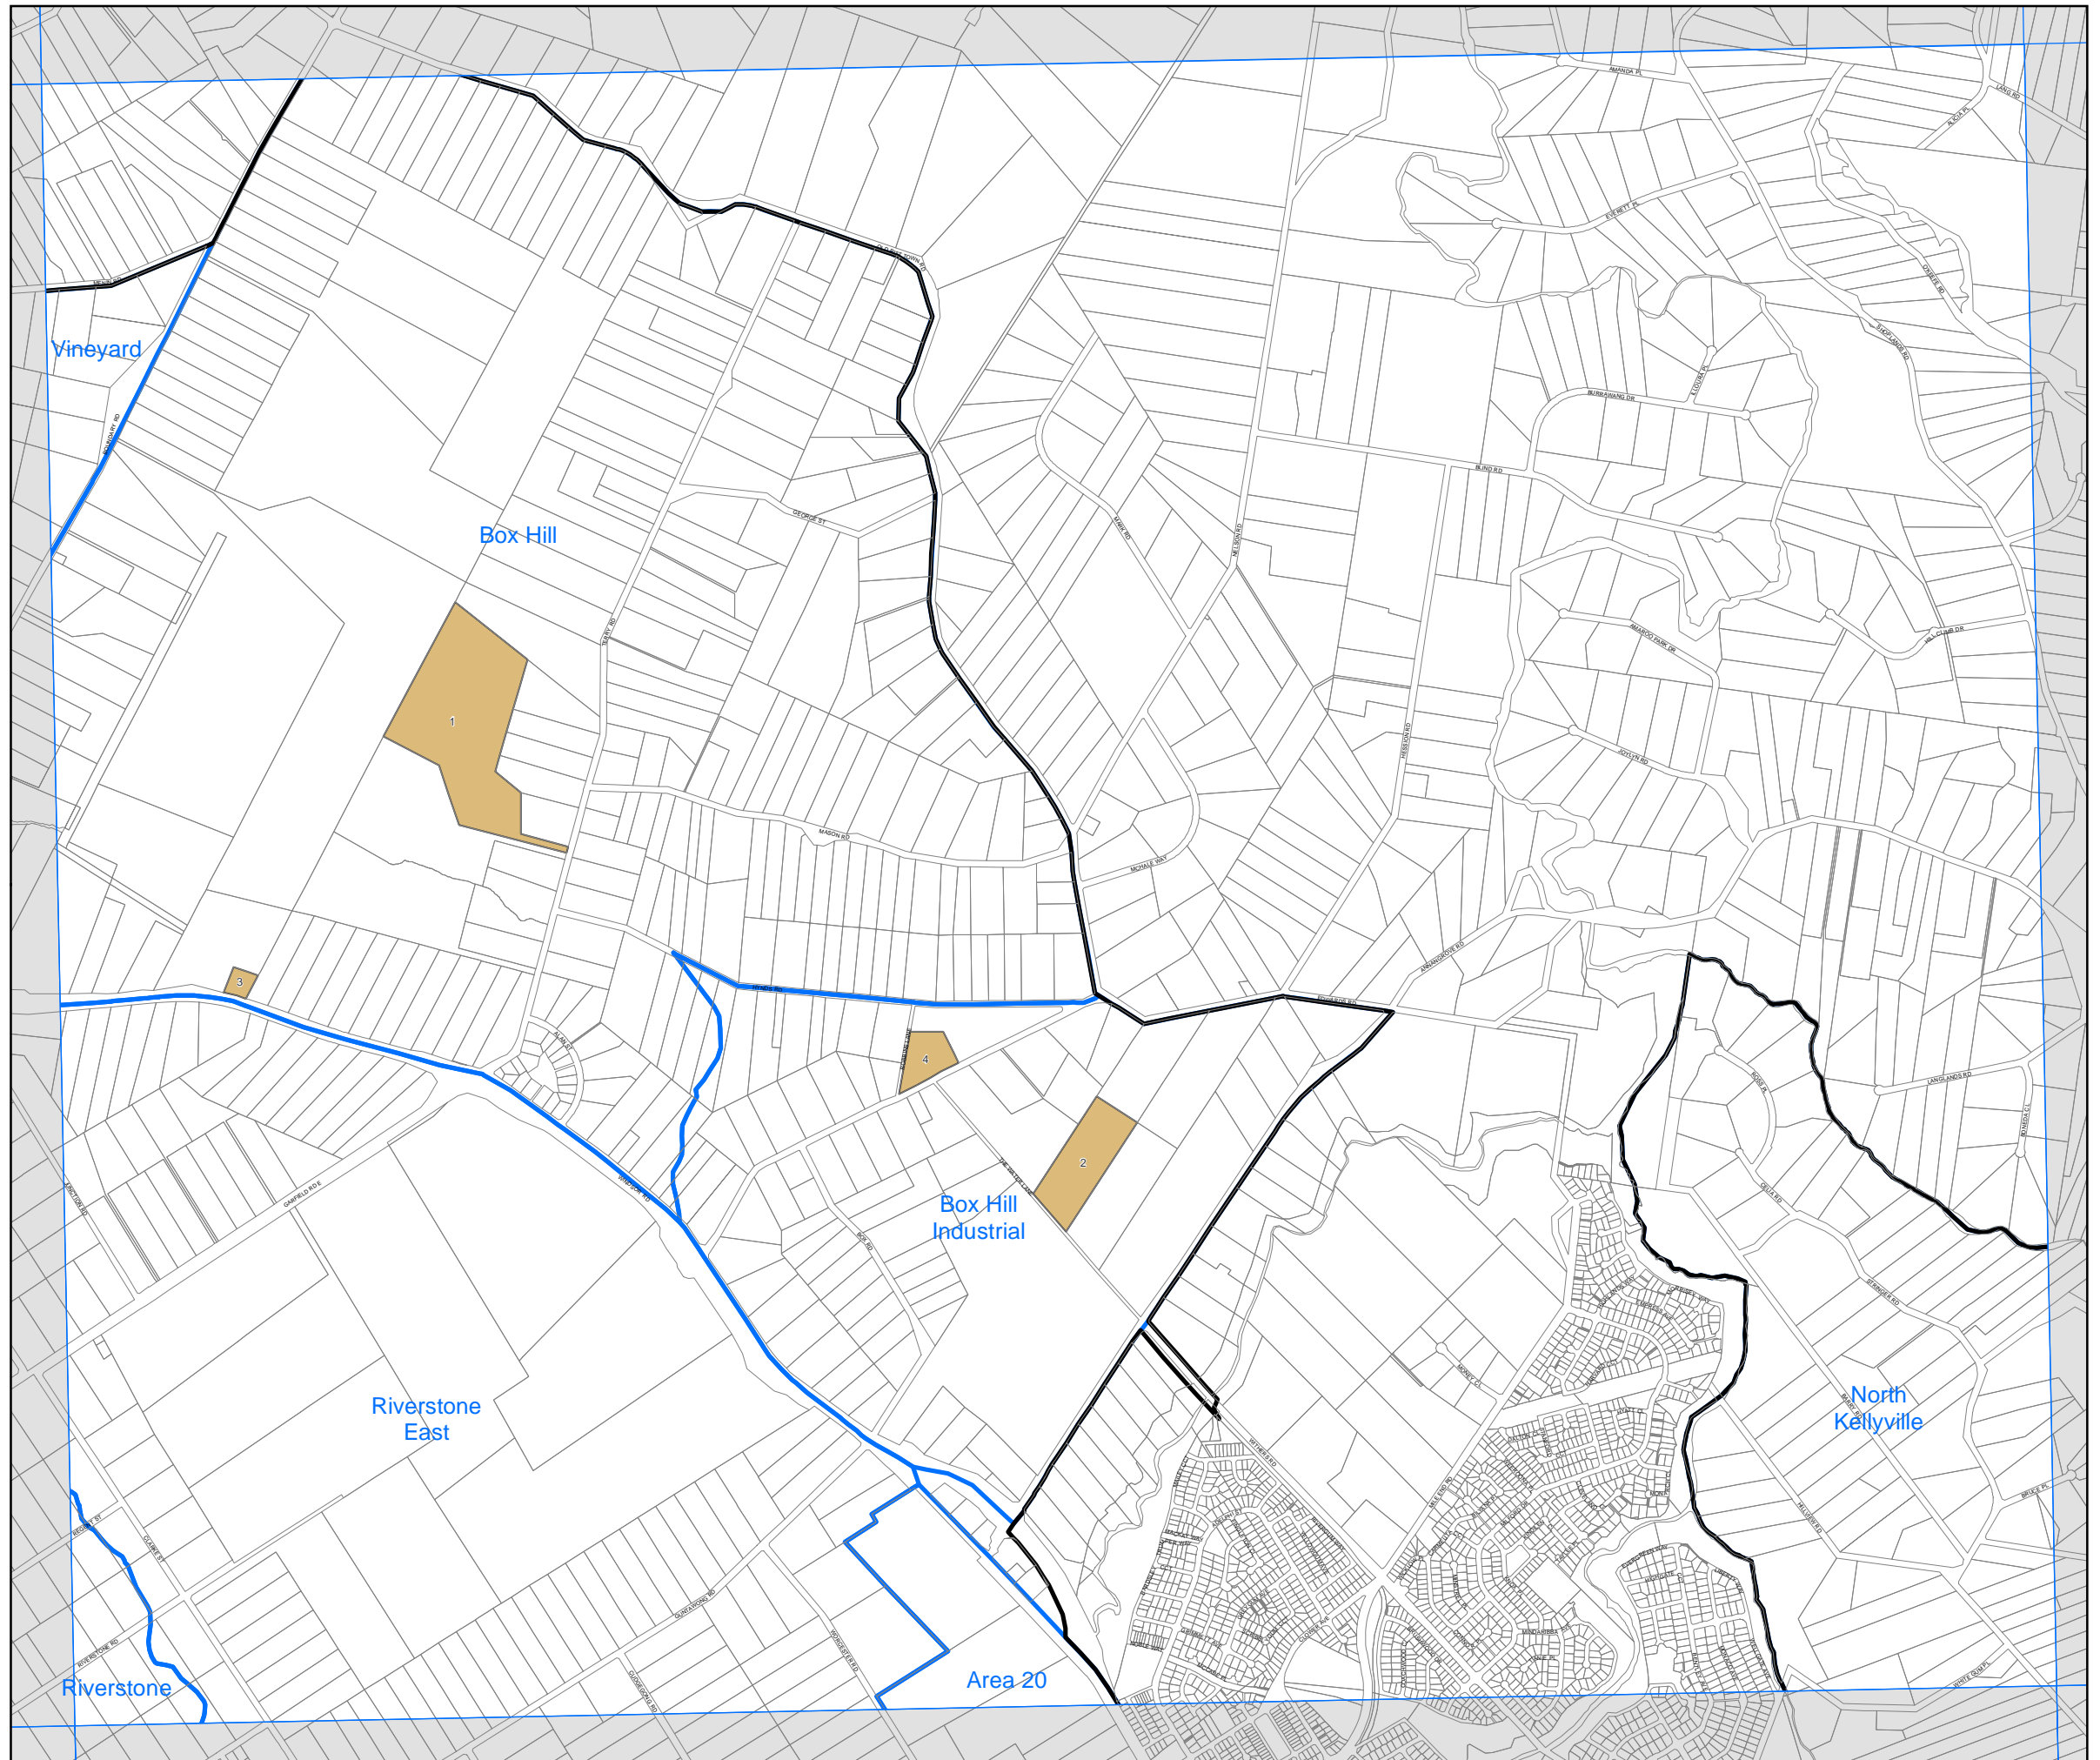

Planning & Infrastructure

State Environmental Planning Policy (Sydney Region Growth Centres) 2006

North West Growth Centre
Heritage Map
Sheet HER_008

LEGEND

Heritage

Item - General

Growth Centre Boundaries

North West Growth Centre Boundary

North West Growth Centre Precinct Boundary

Cadastral

Cadastral © 12/02/2013 NSW LPI

0 0.1 0.2 0.3 0.4 0.5 km

Projection: GDA 1994 Zone 56 Scale: 1:20,000 @ A3

Map Identification Number: SEPP_SRGC_NW_HER_008_020_20130212