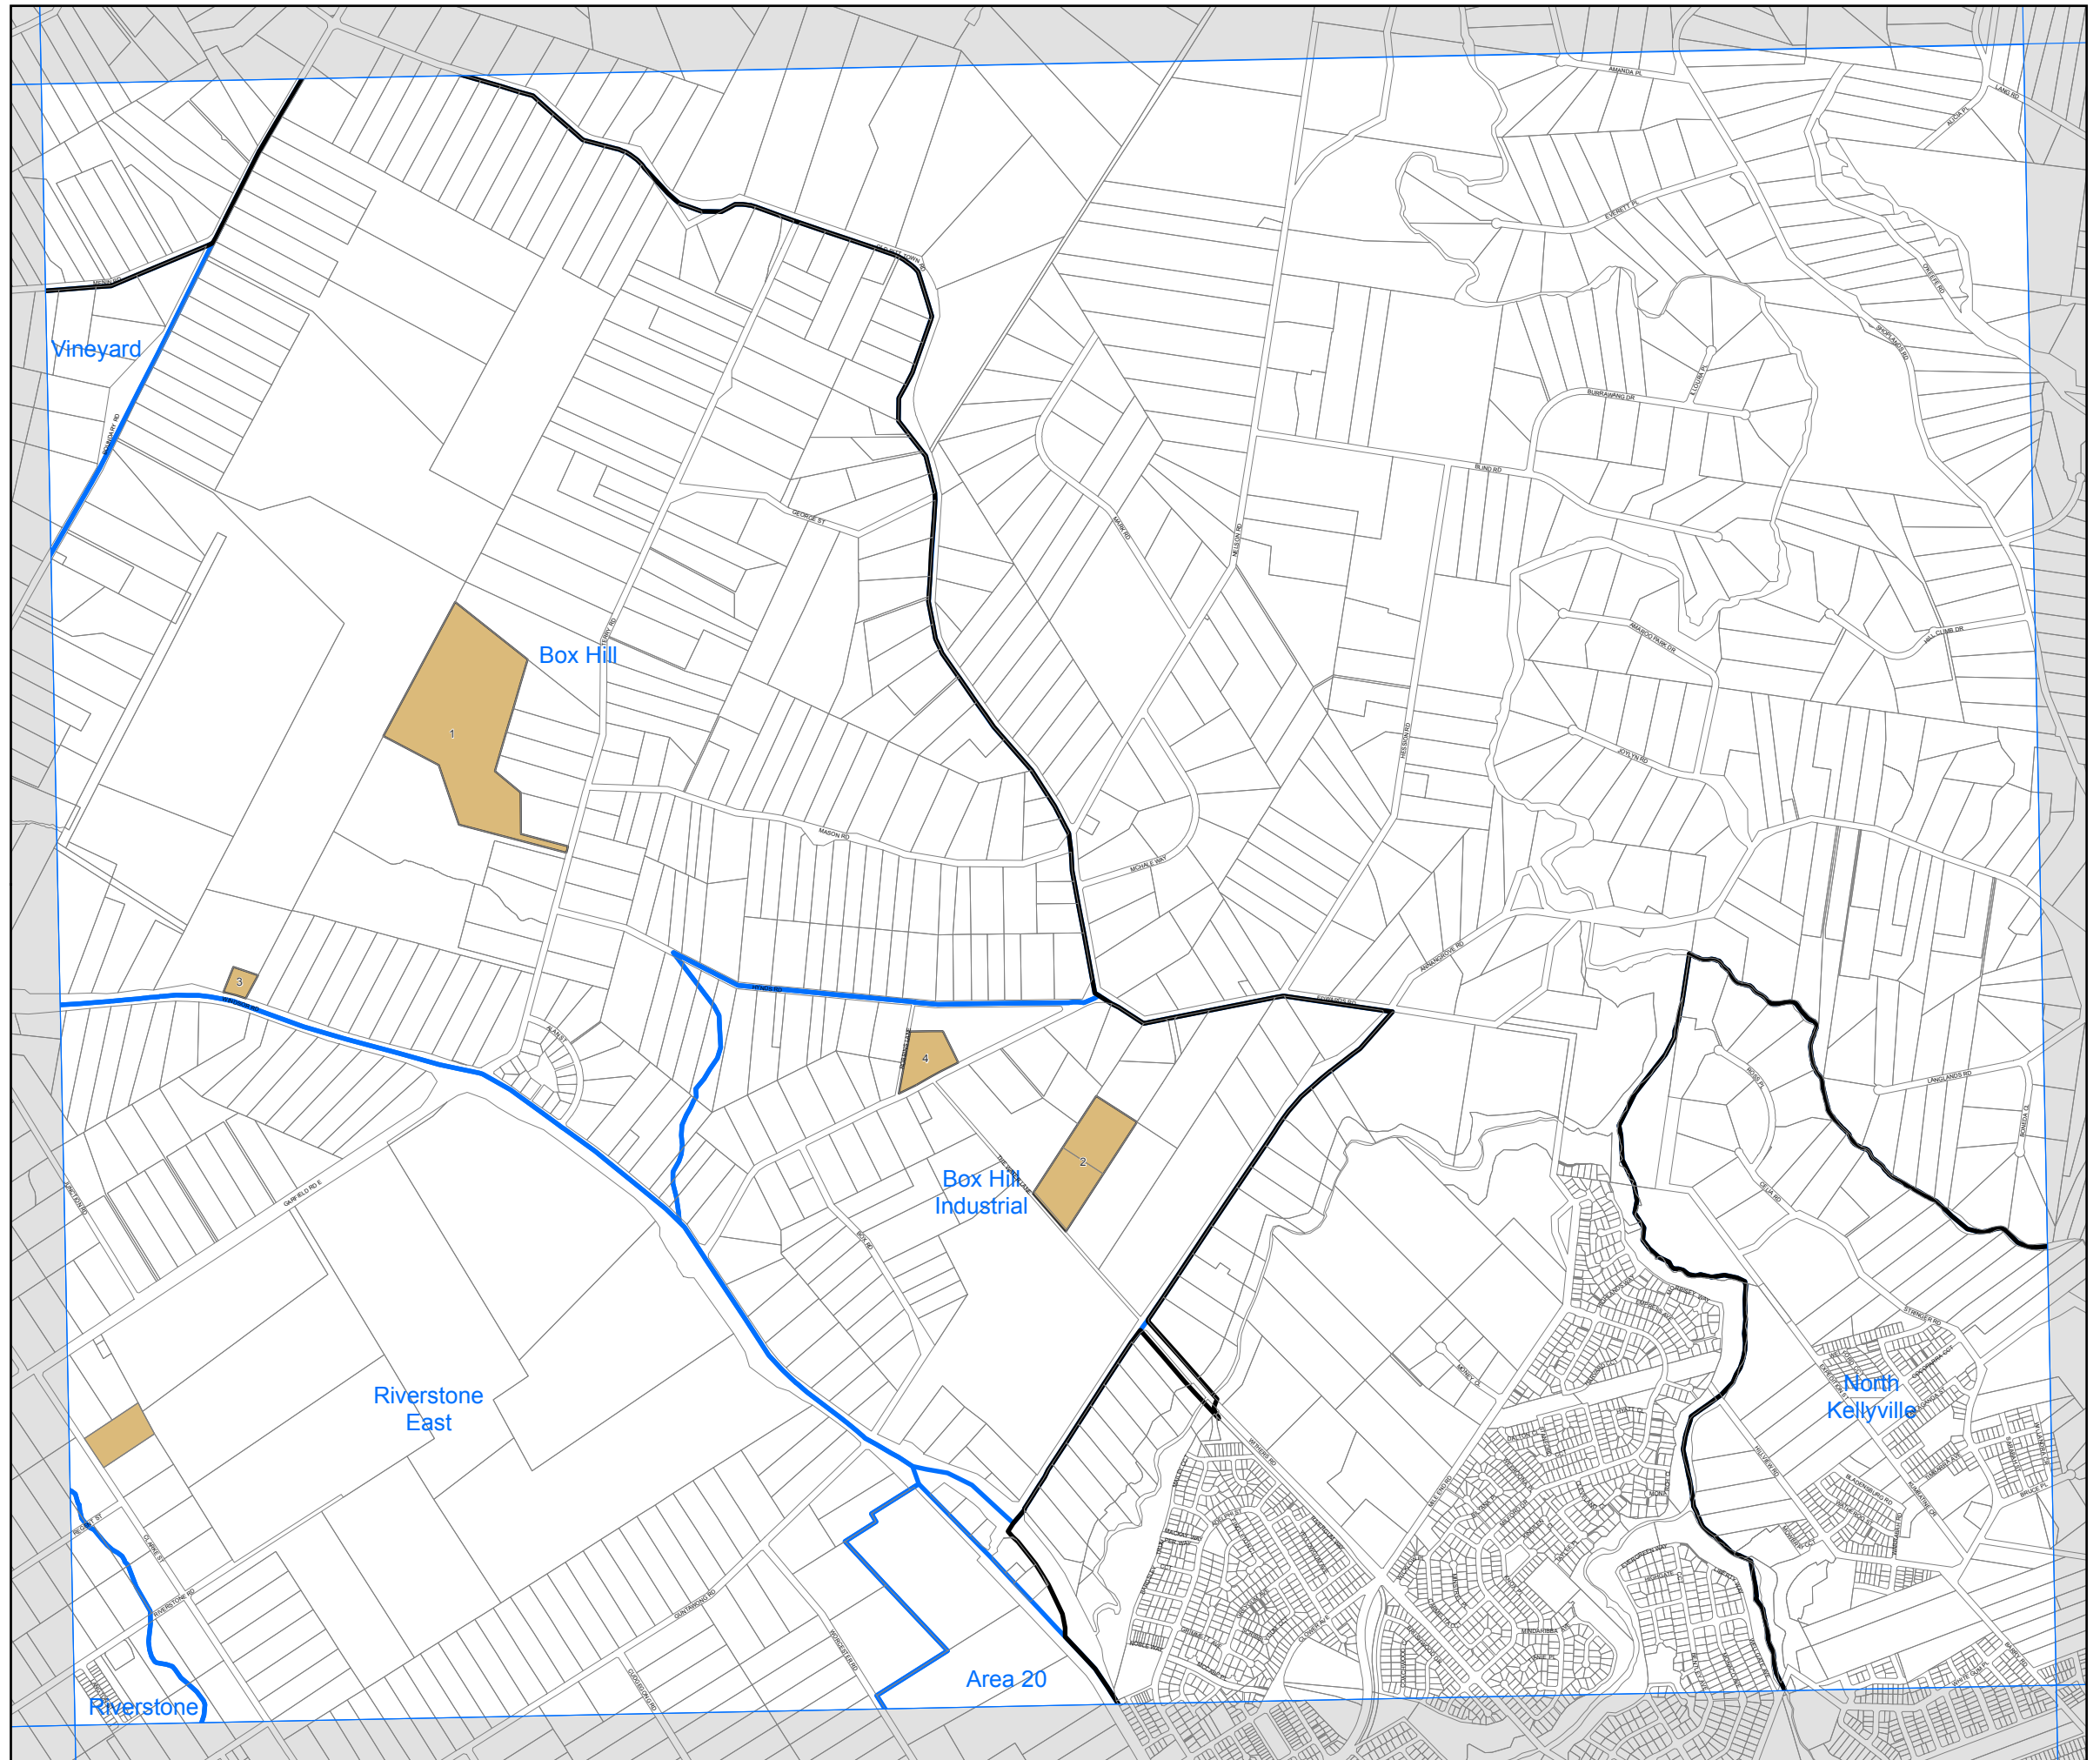

Planning & Environment

State Environmental Planning Policy (Sydney Region Growth Centres) 2006

North West Growth Centre
Heritage Map
Sheet HER_008

LEGEND

Heritage

Item - General

Growth Centre Boundaries

North West Growth Centre Boundary

North West Growth Centre Precinct Boundary

Cadastral

Cadastral © 10/06/2016 NSW LPI

0 0.1 0.2 0.3 0.4 0.5 km

Projection: GDA 1994 Zone 56 Scale: 1:20,000 @ A3

Map Identification Number: SEPP_SRGC_NW_HER_008_020_20160610