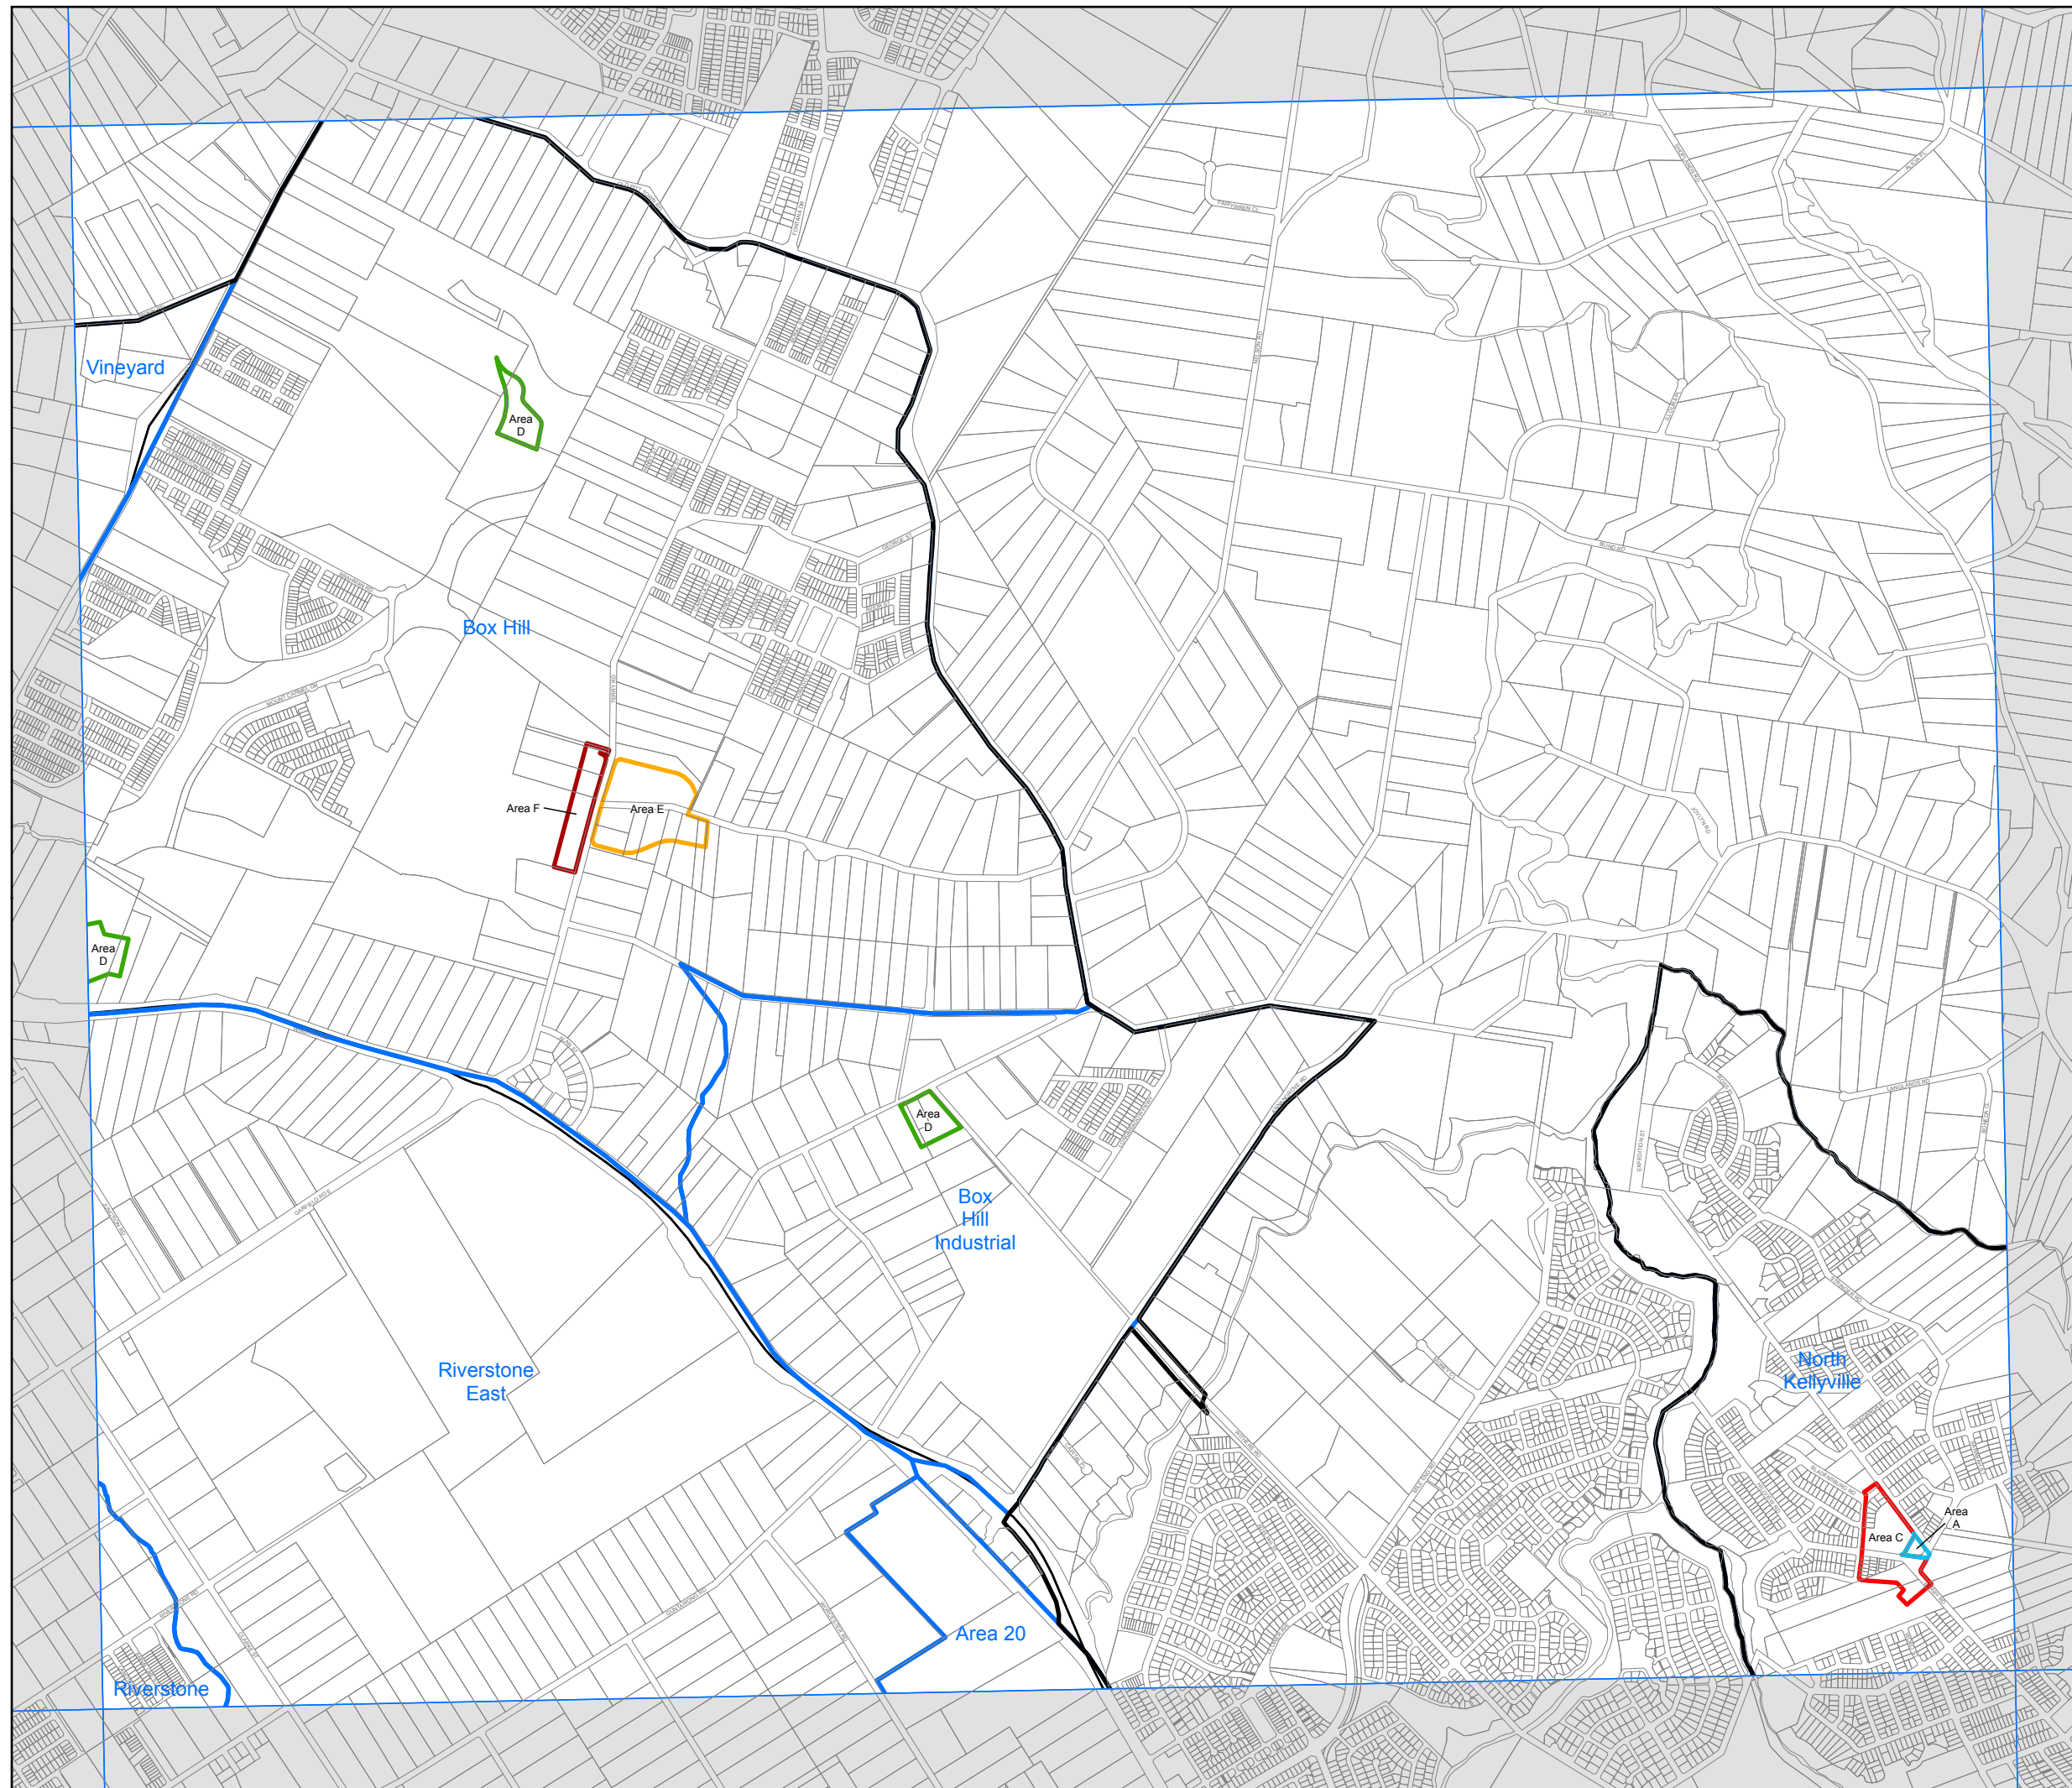

State Environmental Planning Policy (Sydney Region Growth Centres) 2006

North West Growth Centre
Key Sites Map -
Sheet KYS_008

Additional Permitted Uses

- Area A
- Area B
- Area C
- Area D
- Area E
- Area F

Growth Centre Boundaries

- North West Growth Centre Boundary
- North West Growth Centre Precinct Boundary

Cadastral

- Cadastral © 17/05/2019 DFSI Spatial Services

Projection: GDA 1994
MGA Zone 56
Scale: 1:20,000 @ A3