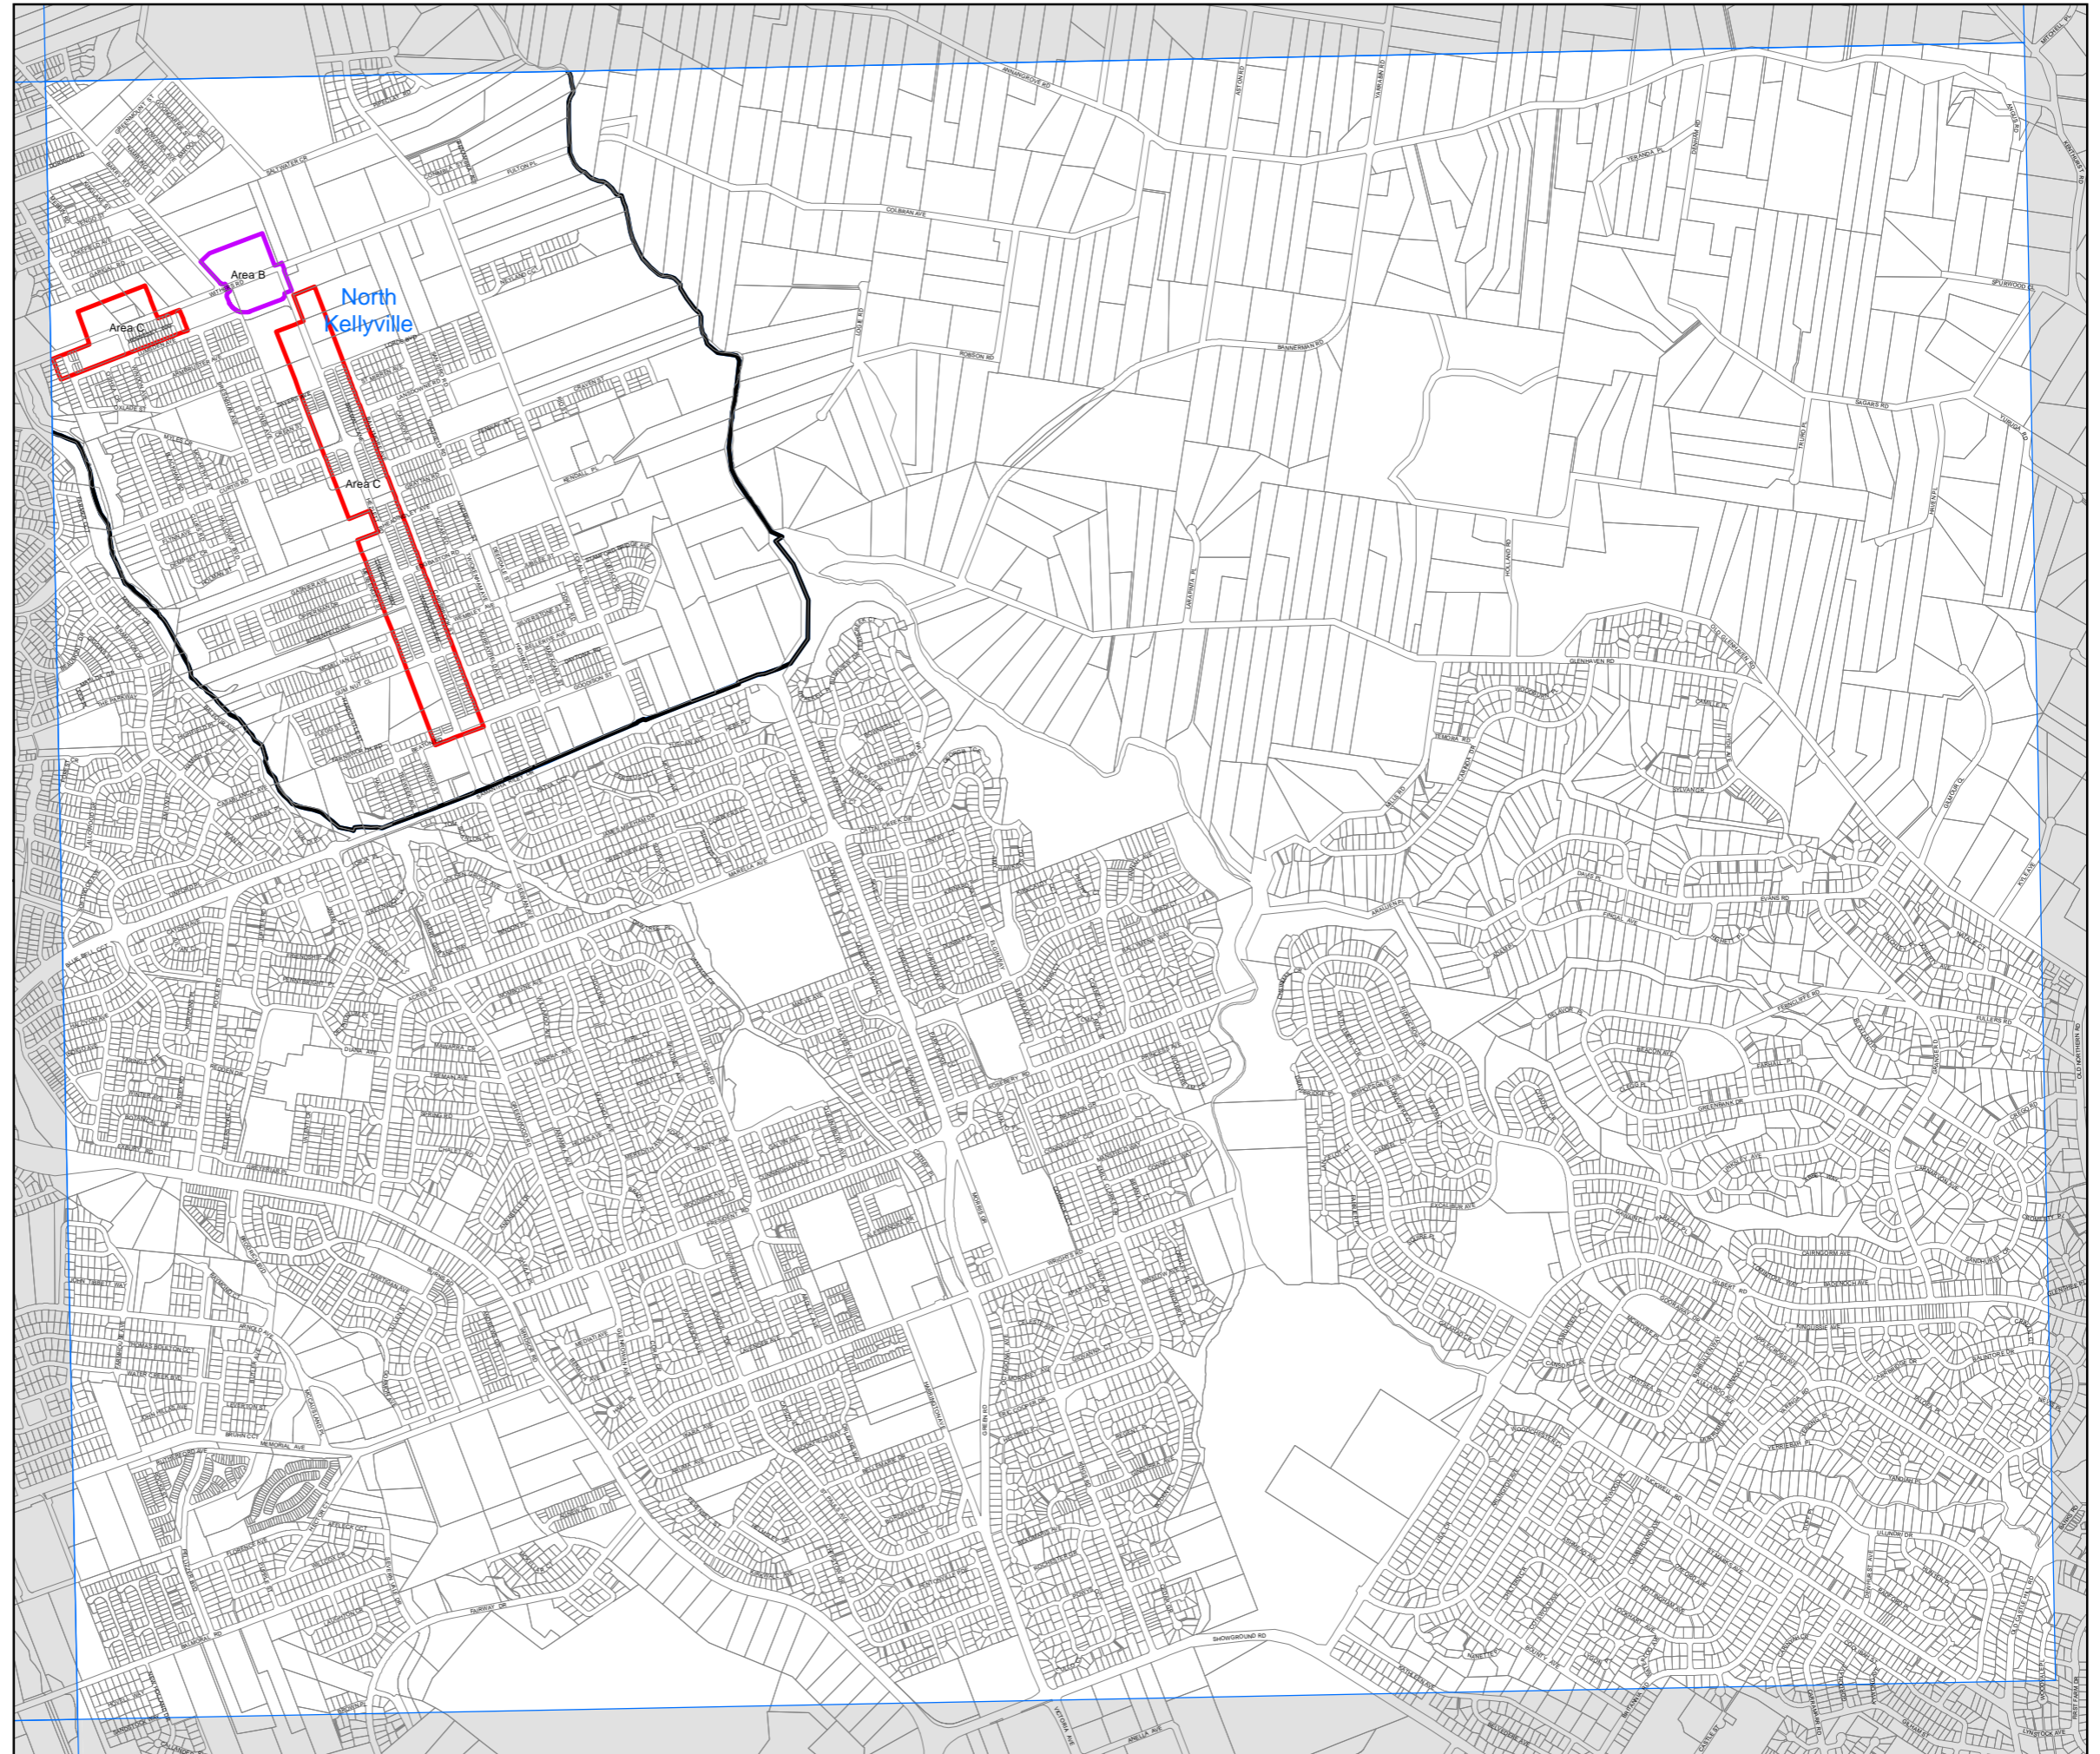

State Environmental Planning Policy (Sydney Region Growth Centres) 2006

North West Growth Centre
Key Sites Map - Sheet KYS_012

LEGEND

Additional Permitted Uses

- Area A
- Area B
- Area C
- Area D
- Area E

Growth Centre Boundaries

- North West Growth Centre Boundary
- North West Growth Centre Precinct Boundary

Cadastral

- Cadastral © 15/06/2017 NSW LPI

0 0.1 0.2 0.3 0.4 0.5 km

Projection: GDA 1994 Zone 56 Scale: 1:20,000 @ A3