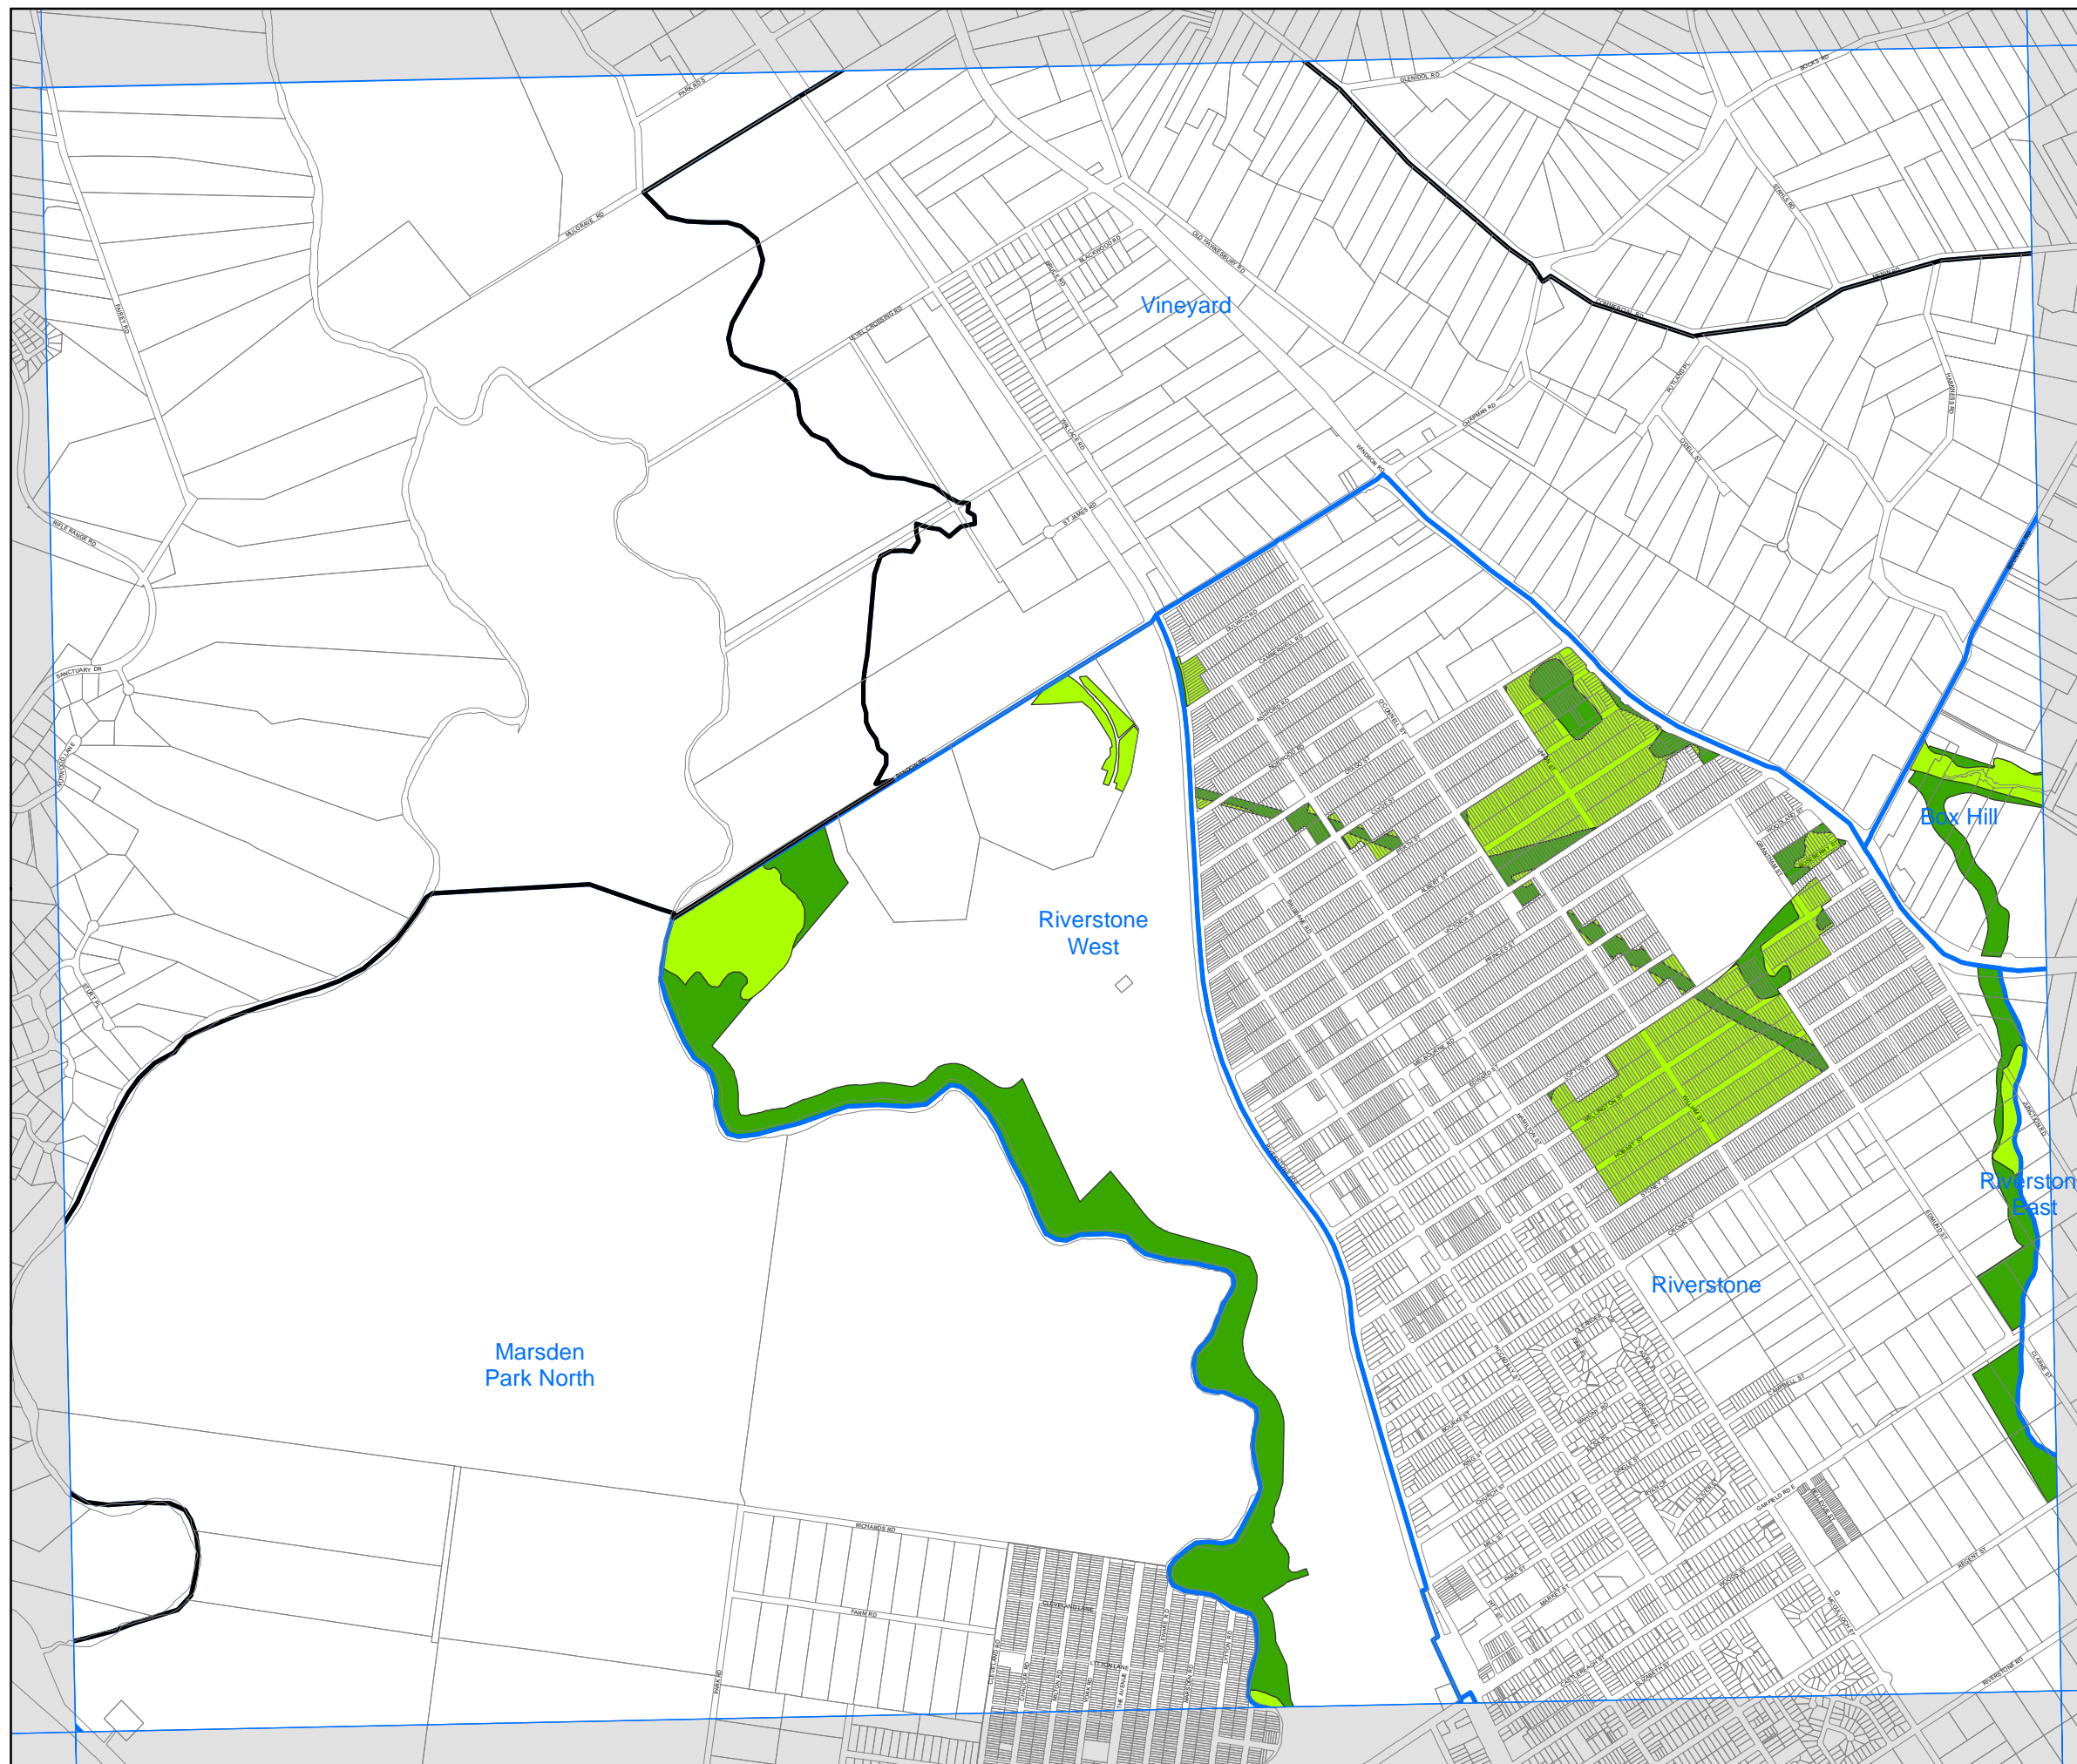

Planning & Infrastructure

State Environmental Planning Policy (Sydney Region Growth Centres) 2006

North West Growth Centre Native Vegetation Protection Map Sheet NVP_004

LEGEND

Protected Vegetation

- Existing native vegetation area
- Native vegetation retention area

Growth Centre Boundaries

- North West Growth Centre Boundary
- North West Growth Centre Precinct Boundary

Cadastre

- Cadastre © 27/02/2013 NSW LPI

0 0.1 0.2 0.3 0.4 0.5 km

Projection: GDA 1994 Zone 56 Scale: 1:20,000 @ A3

Map Identification Number: SEPP_SRGC_NW_NVP_004_020_20130227