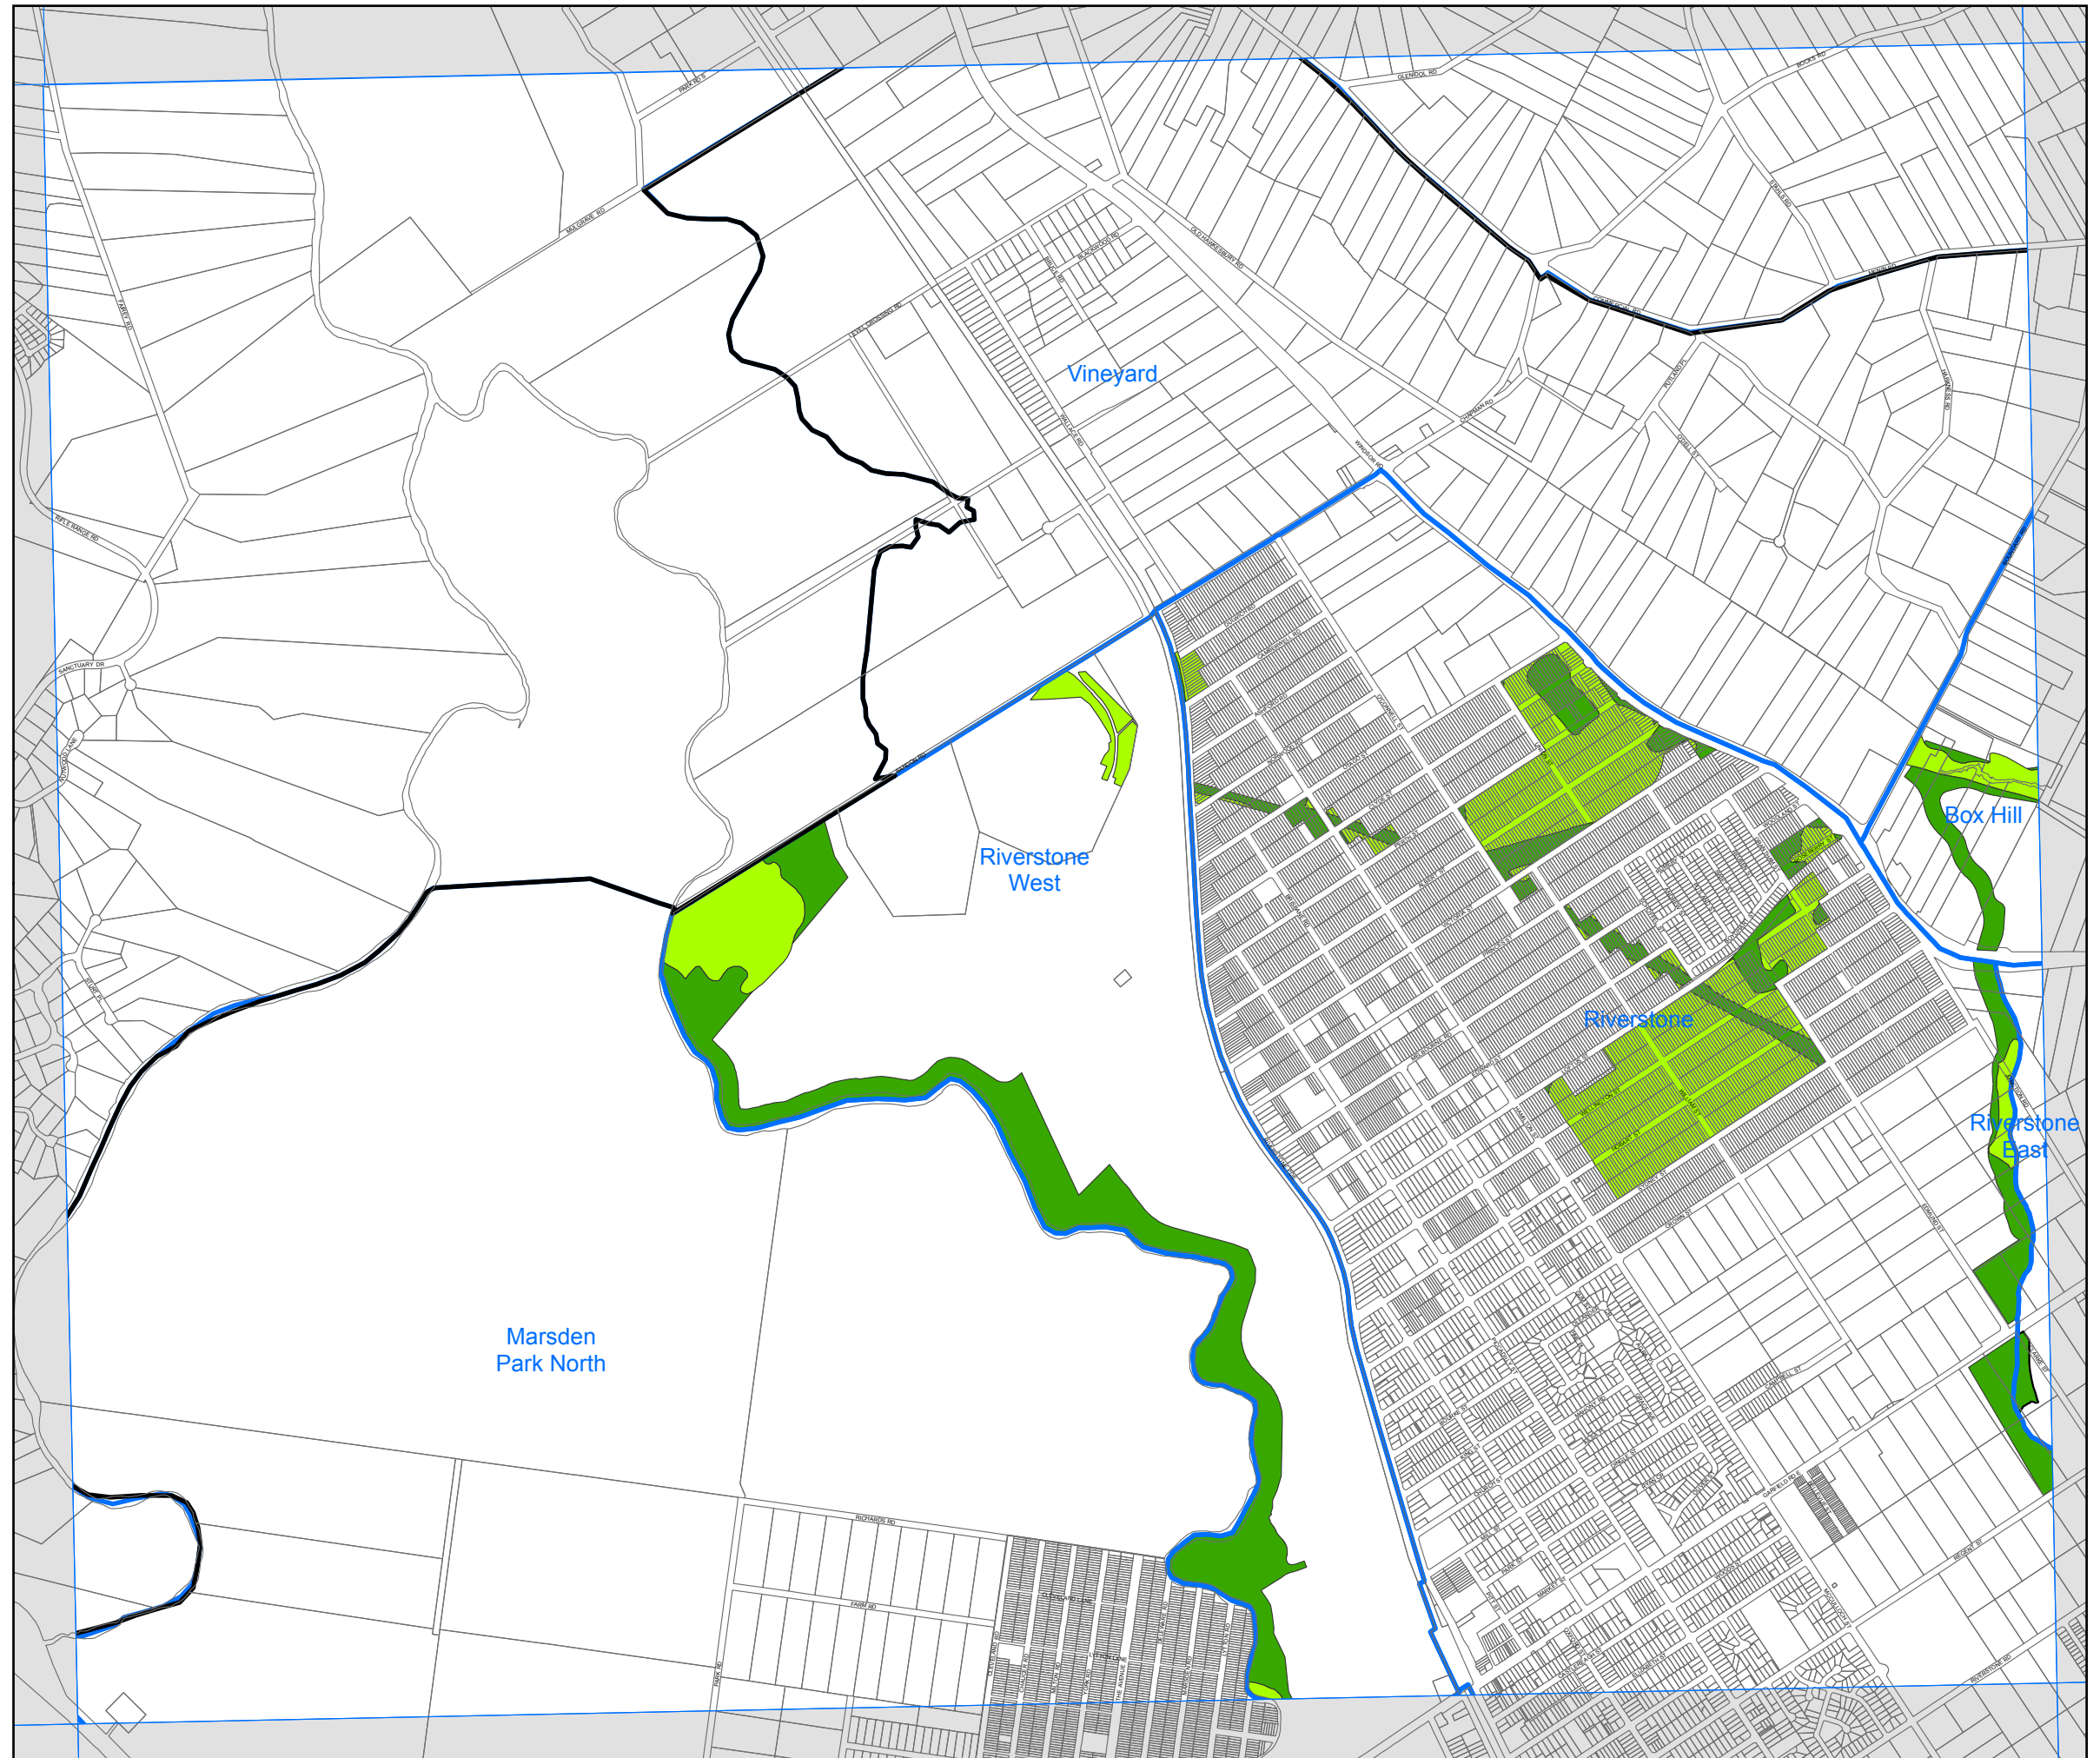

State Environmental Planning Policy (Sydney Region Growth Centres) 2006

North West Growth Centre
Native Vegetation Protection Map
Sheet NVP_004

LEGEND

Protected Vegetation

-  Existing native vegetation area
-  Native vegetation retention area

Growth Centre Boundaries

-  North West Growth Centre Boundary
-  North West Growth Centre Precinct Boundary

Cadastral

-  Cadastral © 10/06/2016 NSW LPI

Projection: GDA 1994
Zone 56