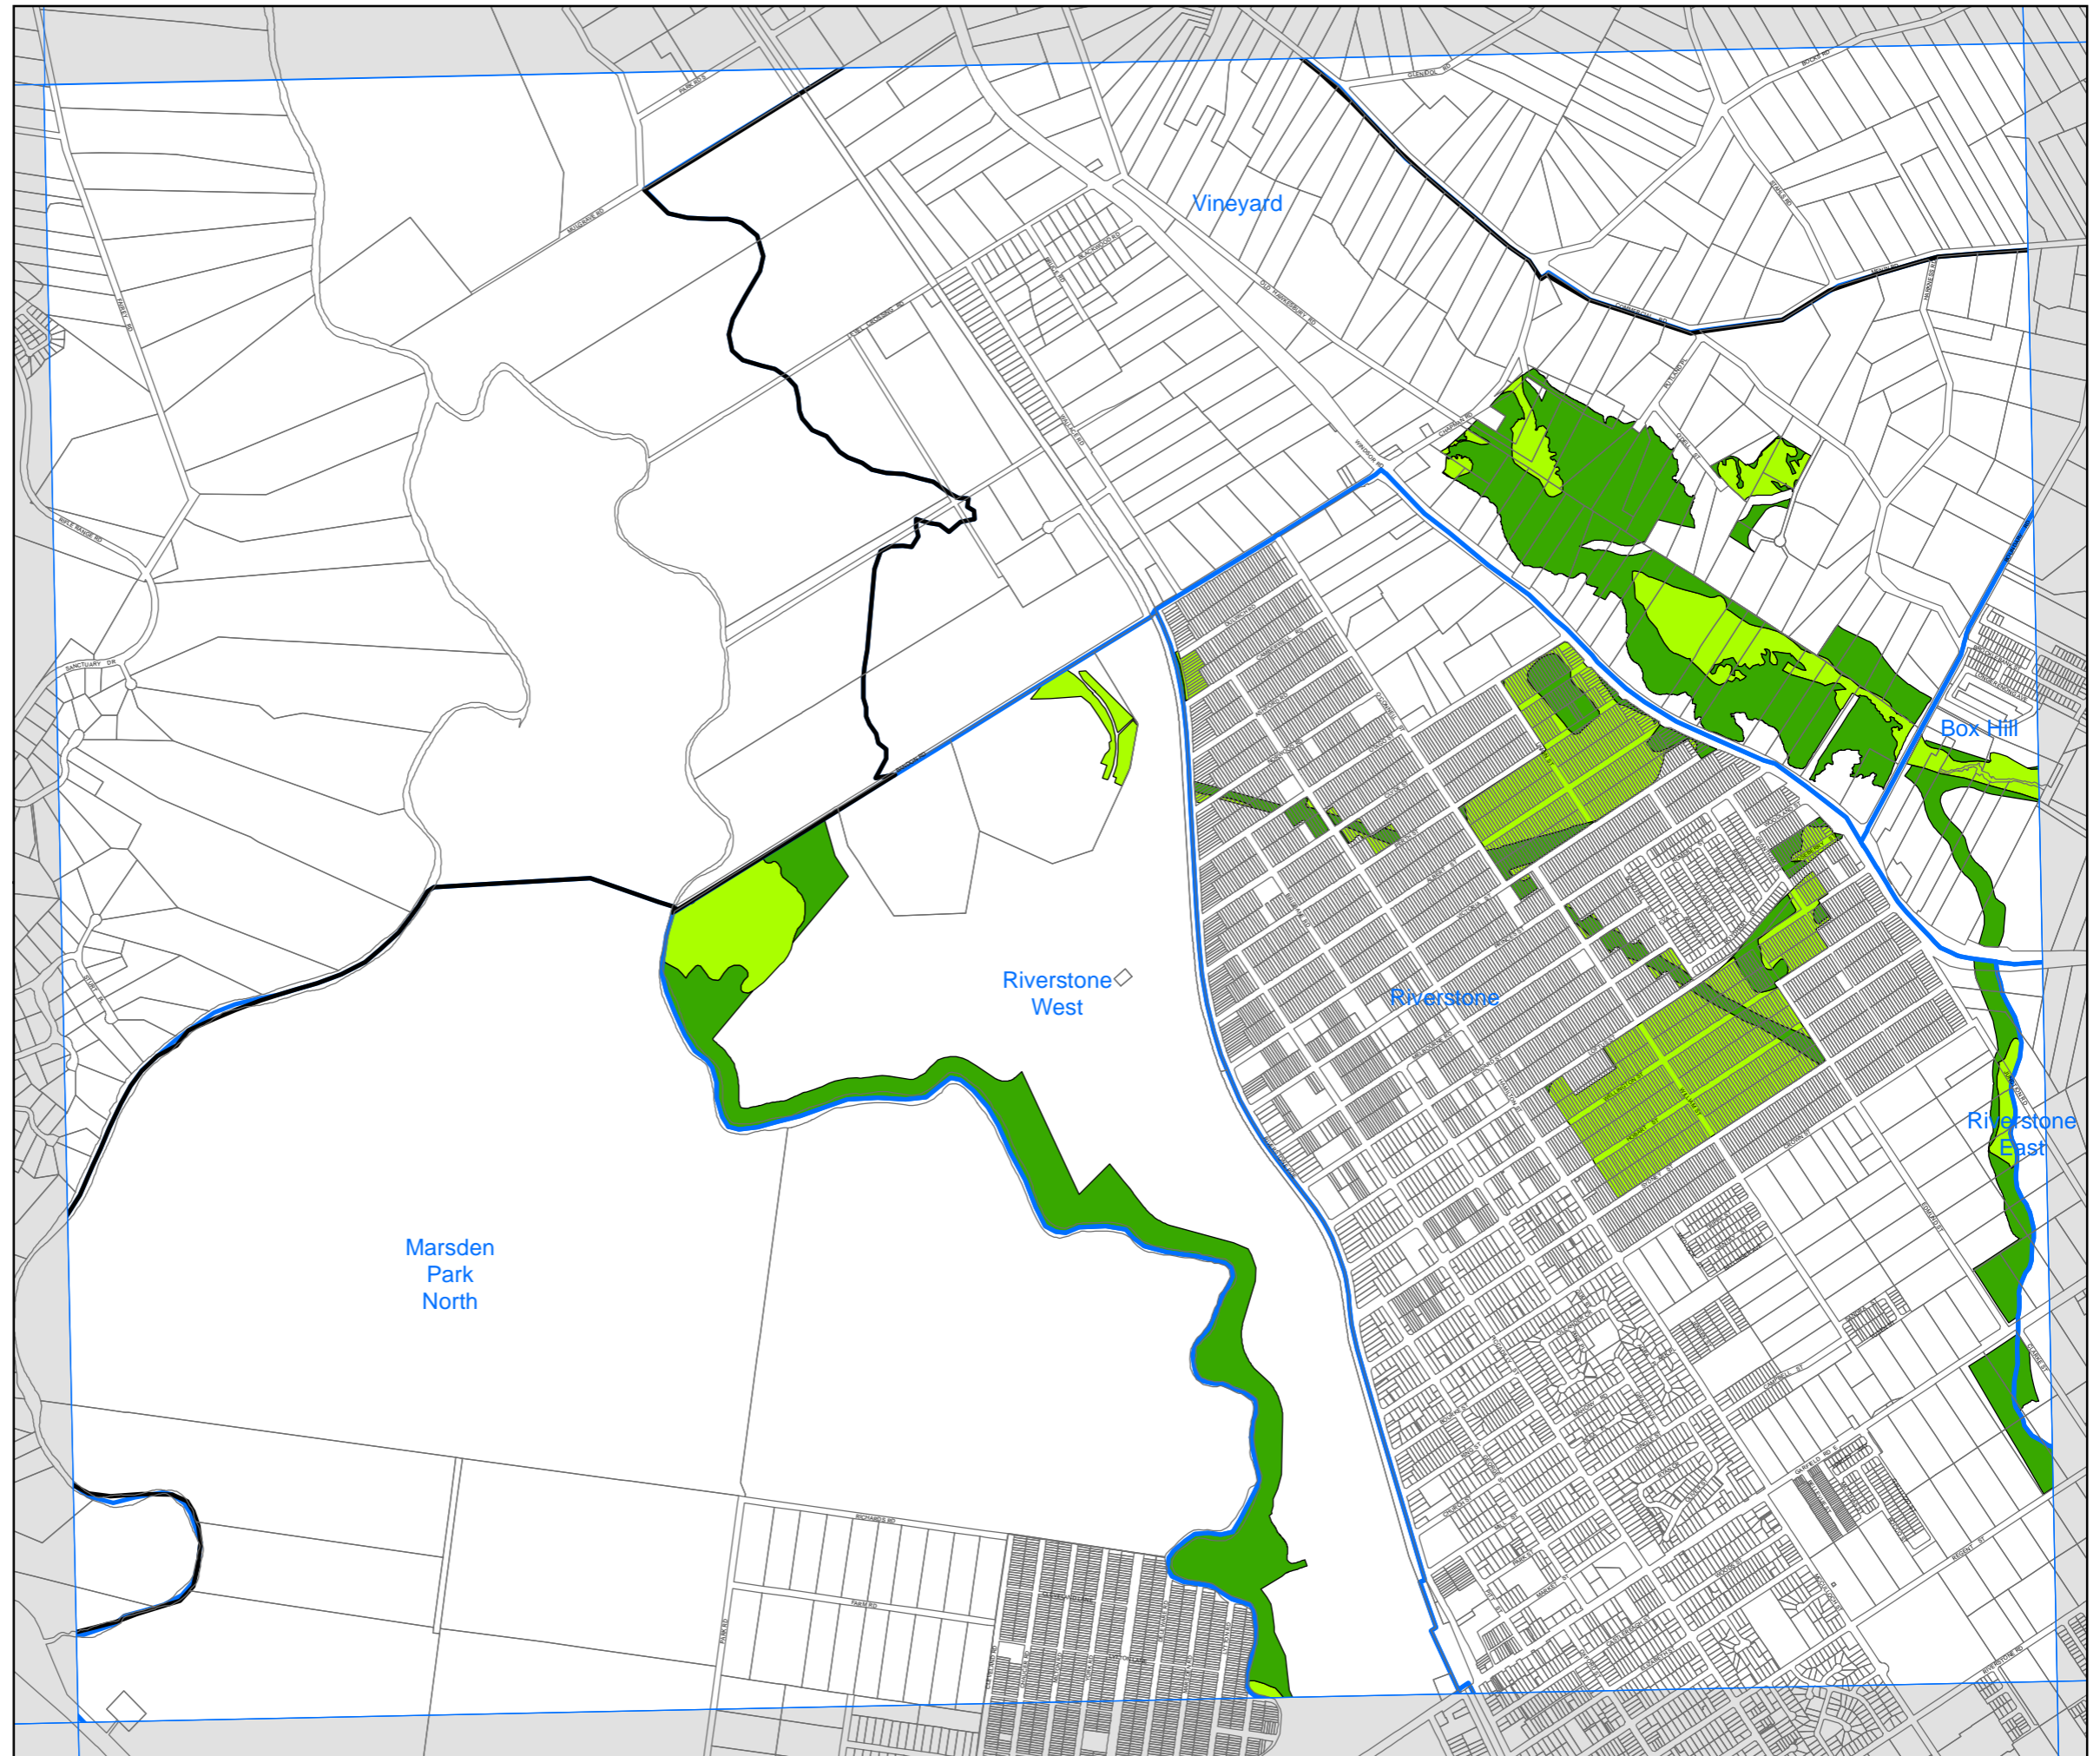

State Environmental Planning Policy (Sydney Region Growth Centres) 2006

North West Growth Centre
Native Vegetation Protection Map
Sheet NVP_004

LEGEND

Protected Vegetation

-  Existing native vegetation area
-  Native vegetation retention area

Growth Centre Boundaries

-  North West Growth Centre Boundary
-  North West Growth Centre Precinct Boundary

Cadastre

-  Cadastre © 09/10/2017 NSW LPI

 0 0.1 0.2 0.3 0.4 0.5 km
 Projection: GDA 1994 Zone 56 Scale: 1:20,000 @ A3