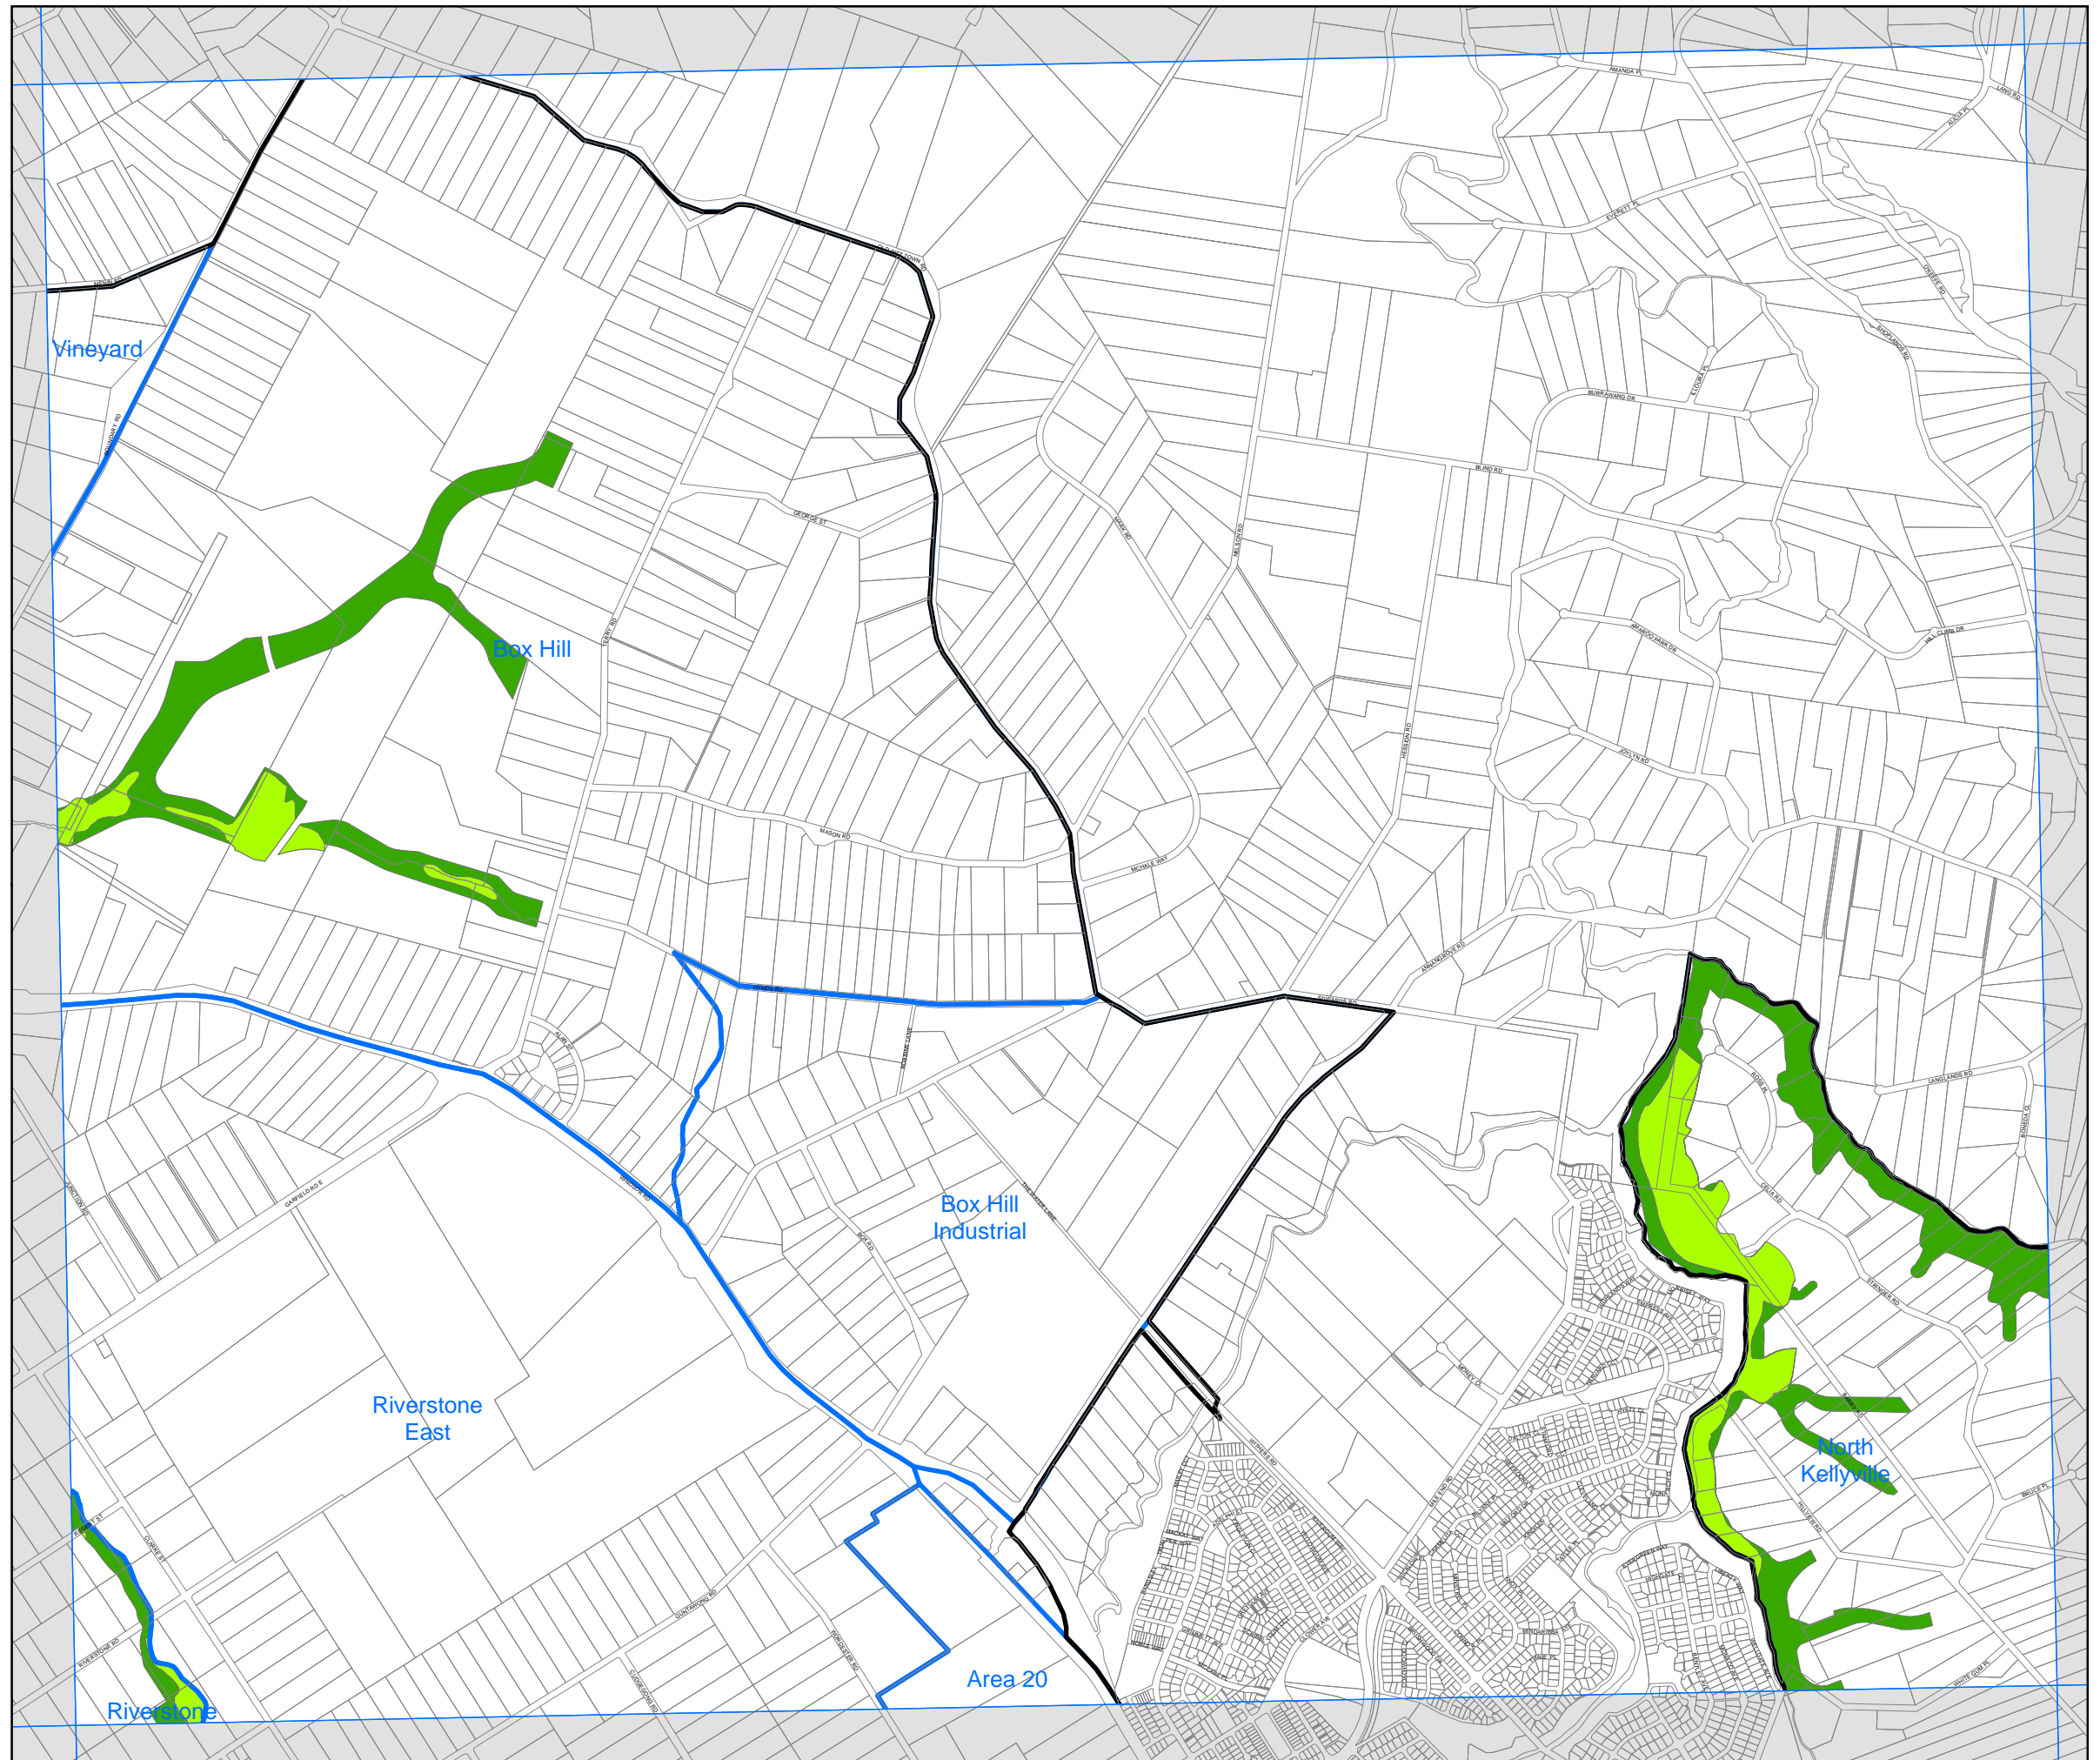

Planning & Infrastructure

State Environmental Planning Policy (Sydney Region Growth Centres) 2006

North West Growth Centre Native Vegetation Protection Map Sheet NVP_008

LEGEND

Protected Vegetation

- Existing native vegetation area
- Native vegetation retention area

Growth Centre Boundaries

- North West Growth Centre Boundary
- North West Growth Centre Precinct Boundary

Cadastre

- Cadastre © 21/11/2012 NSW LPI

0 0.1 0.2 0.3 0.4 0.5 km

Projection: GDA 1994 Zone 56 Scale: 1:20,000 @ A3

Map Identification Number: SEPP_SRGC_NW_NVP_008_020_20121121