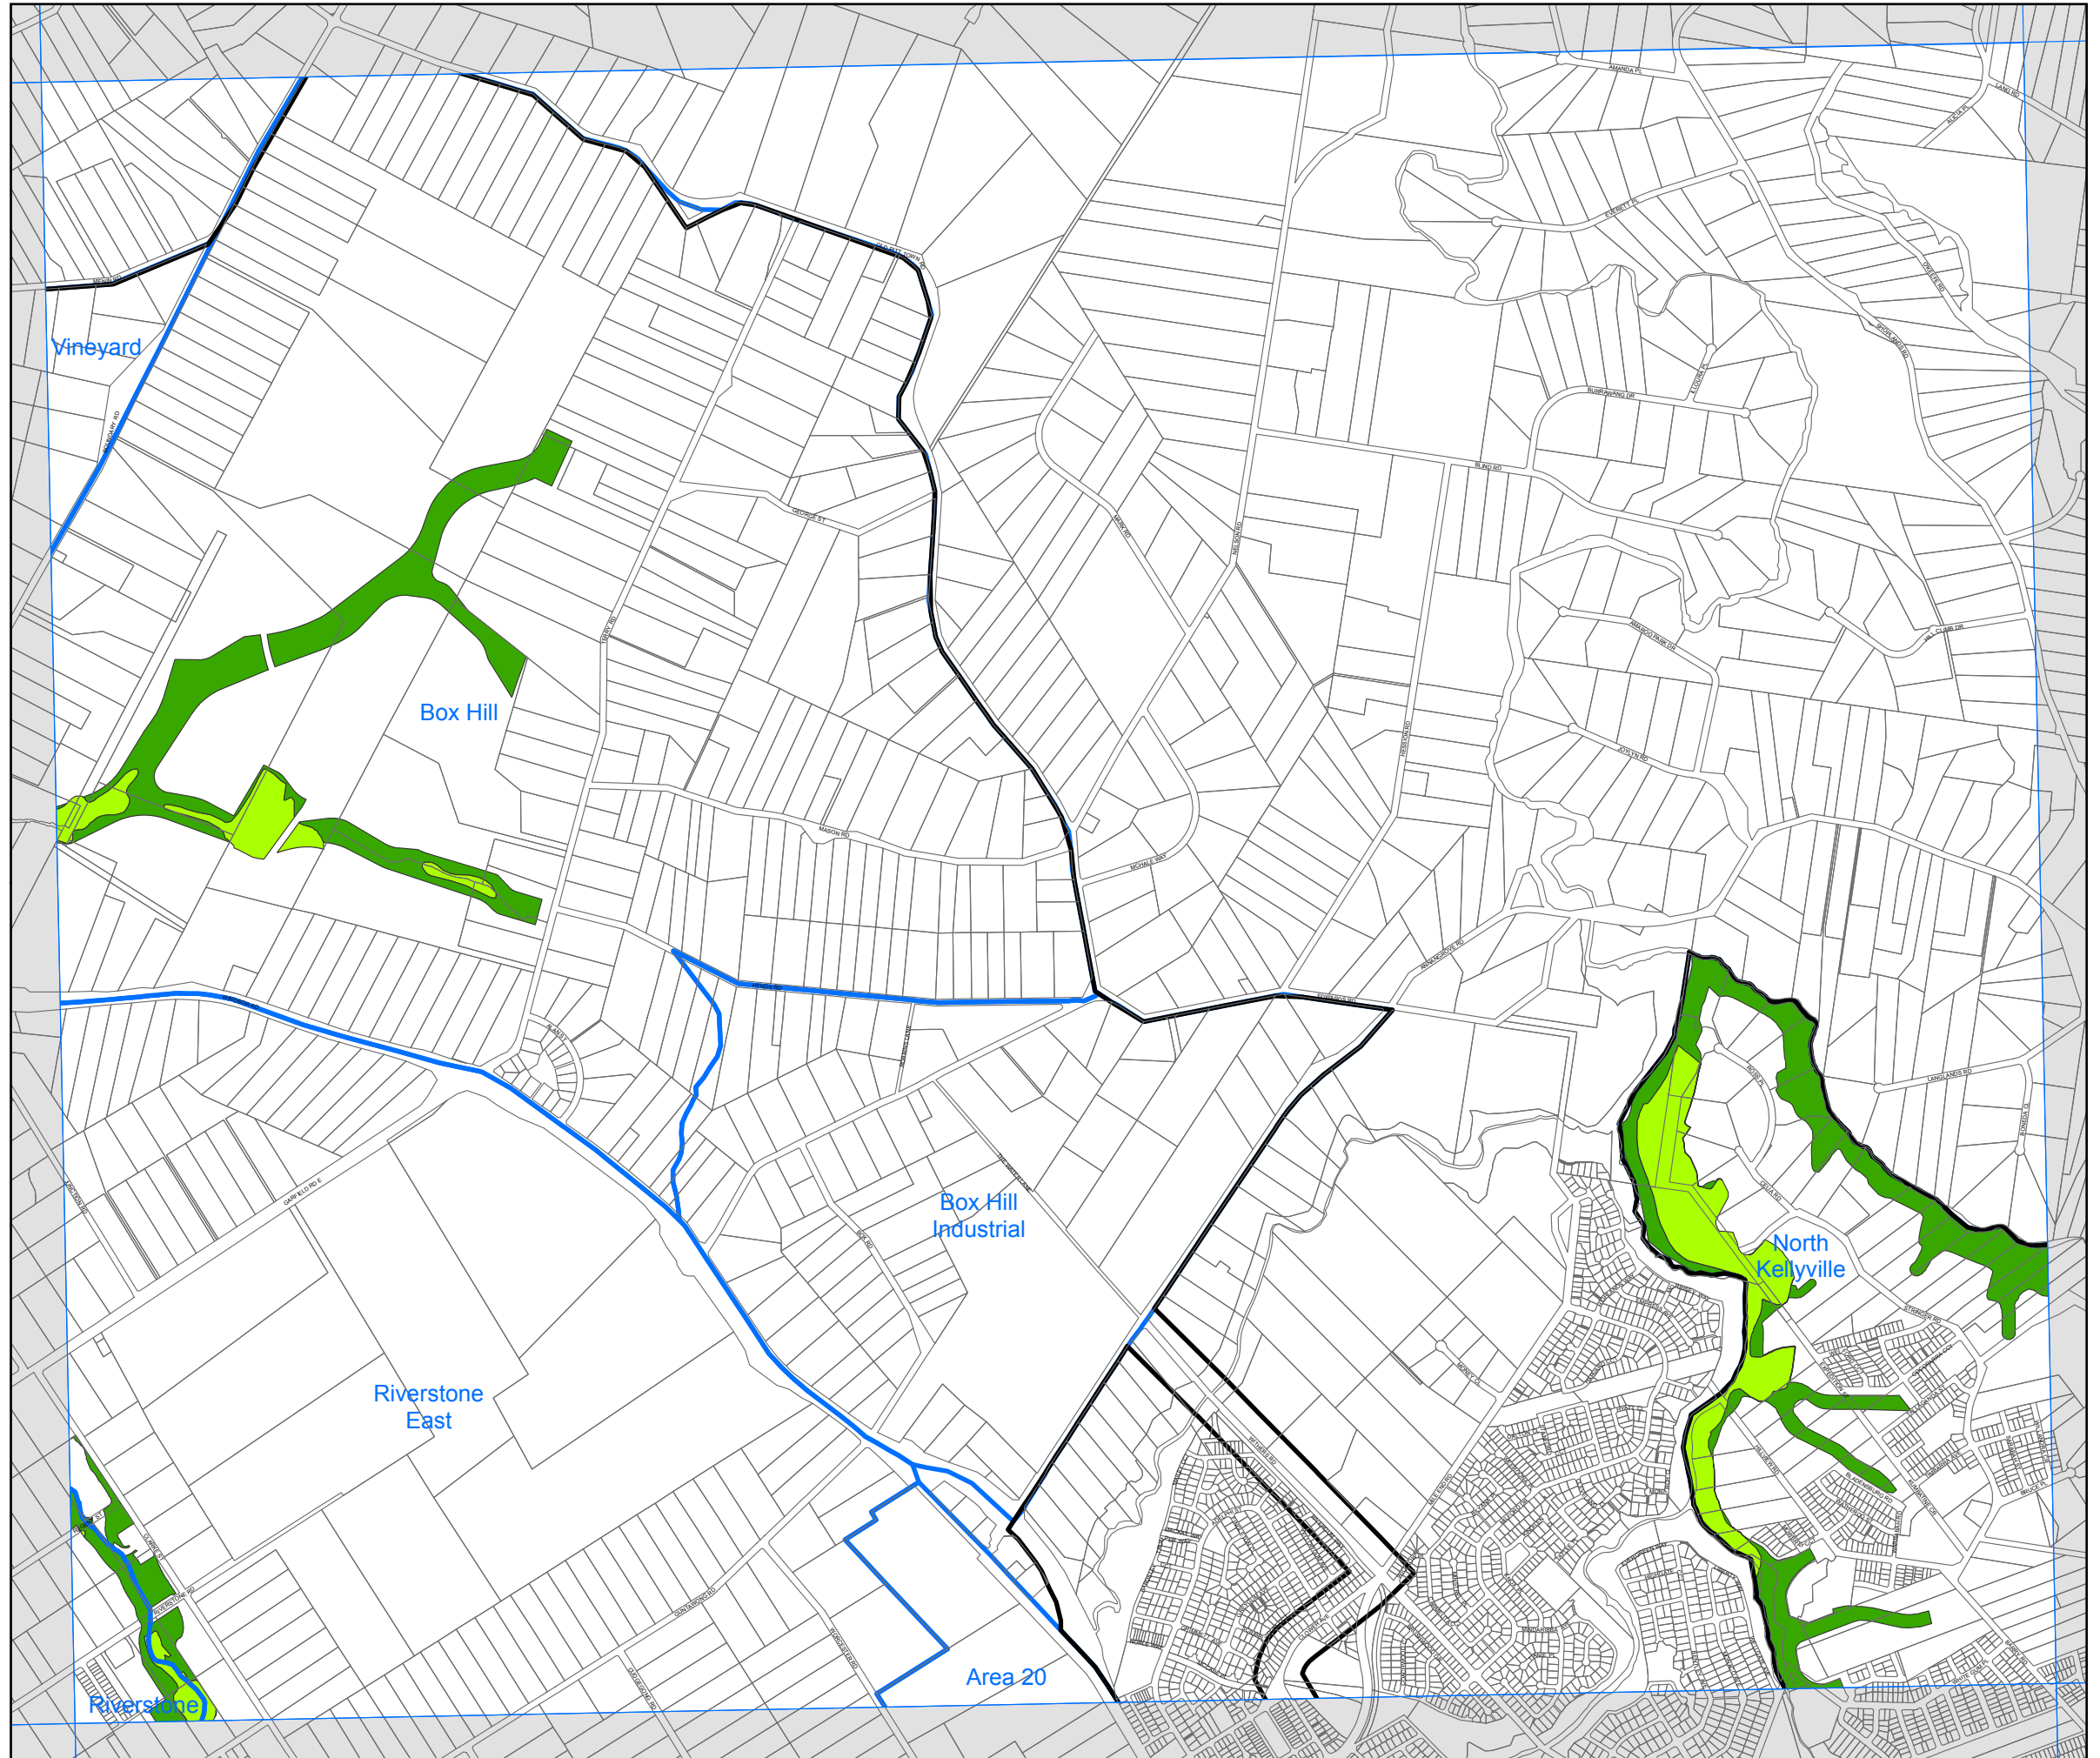

State Environmental Planning Policy (Sydney Region Growth Centres) 2006

North West Growth Centre
Native Vegetation Protection Map
Sheet NVP_008

LEGEND

Protected Vegetation

-  Existing native vegetation area
-  Native vegetation retention area

Growth Centre Boundaries

-  North West Growth Centre Boundary
-  North West Growth Centre Precinct Boundary

Cadastral

-  Cadastral © 10/06/2016 NSW LPI

 0 0.1 0.2 0.3 0.4 0.5 km
 Projection: GDA 1994 Zone 56 Scale: 1:20,000 @ A3