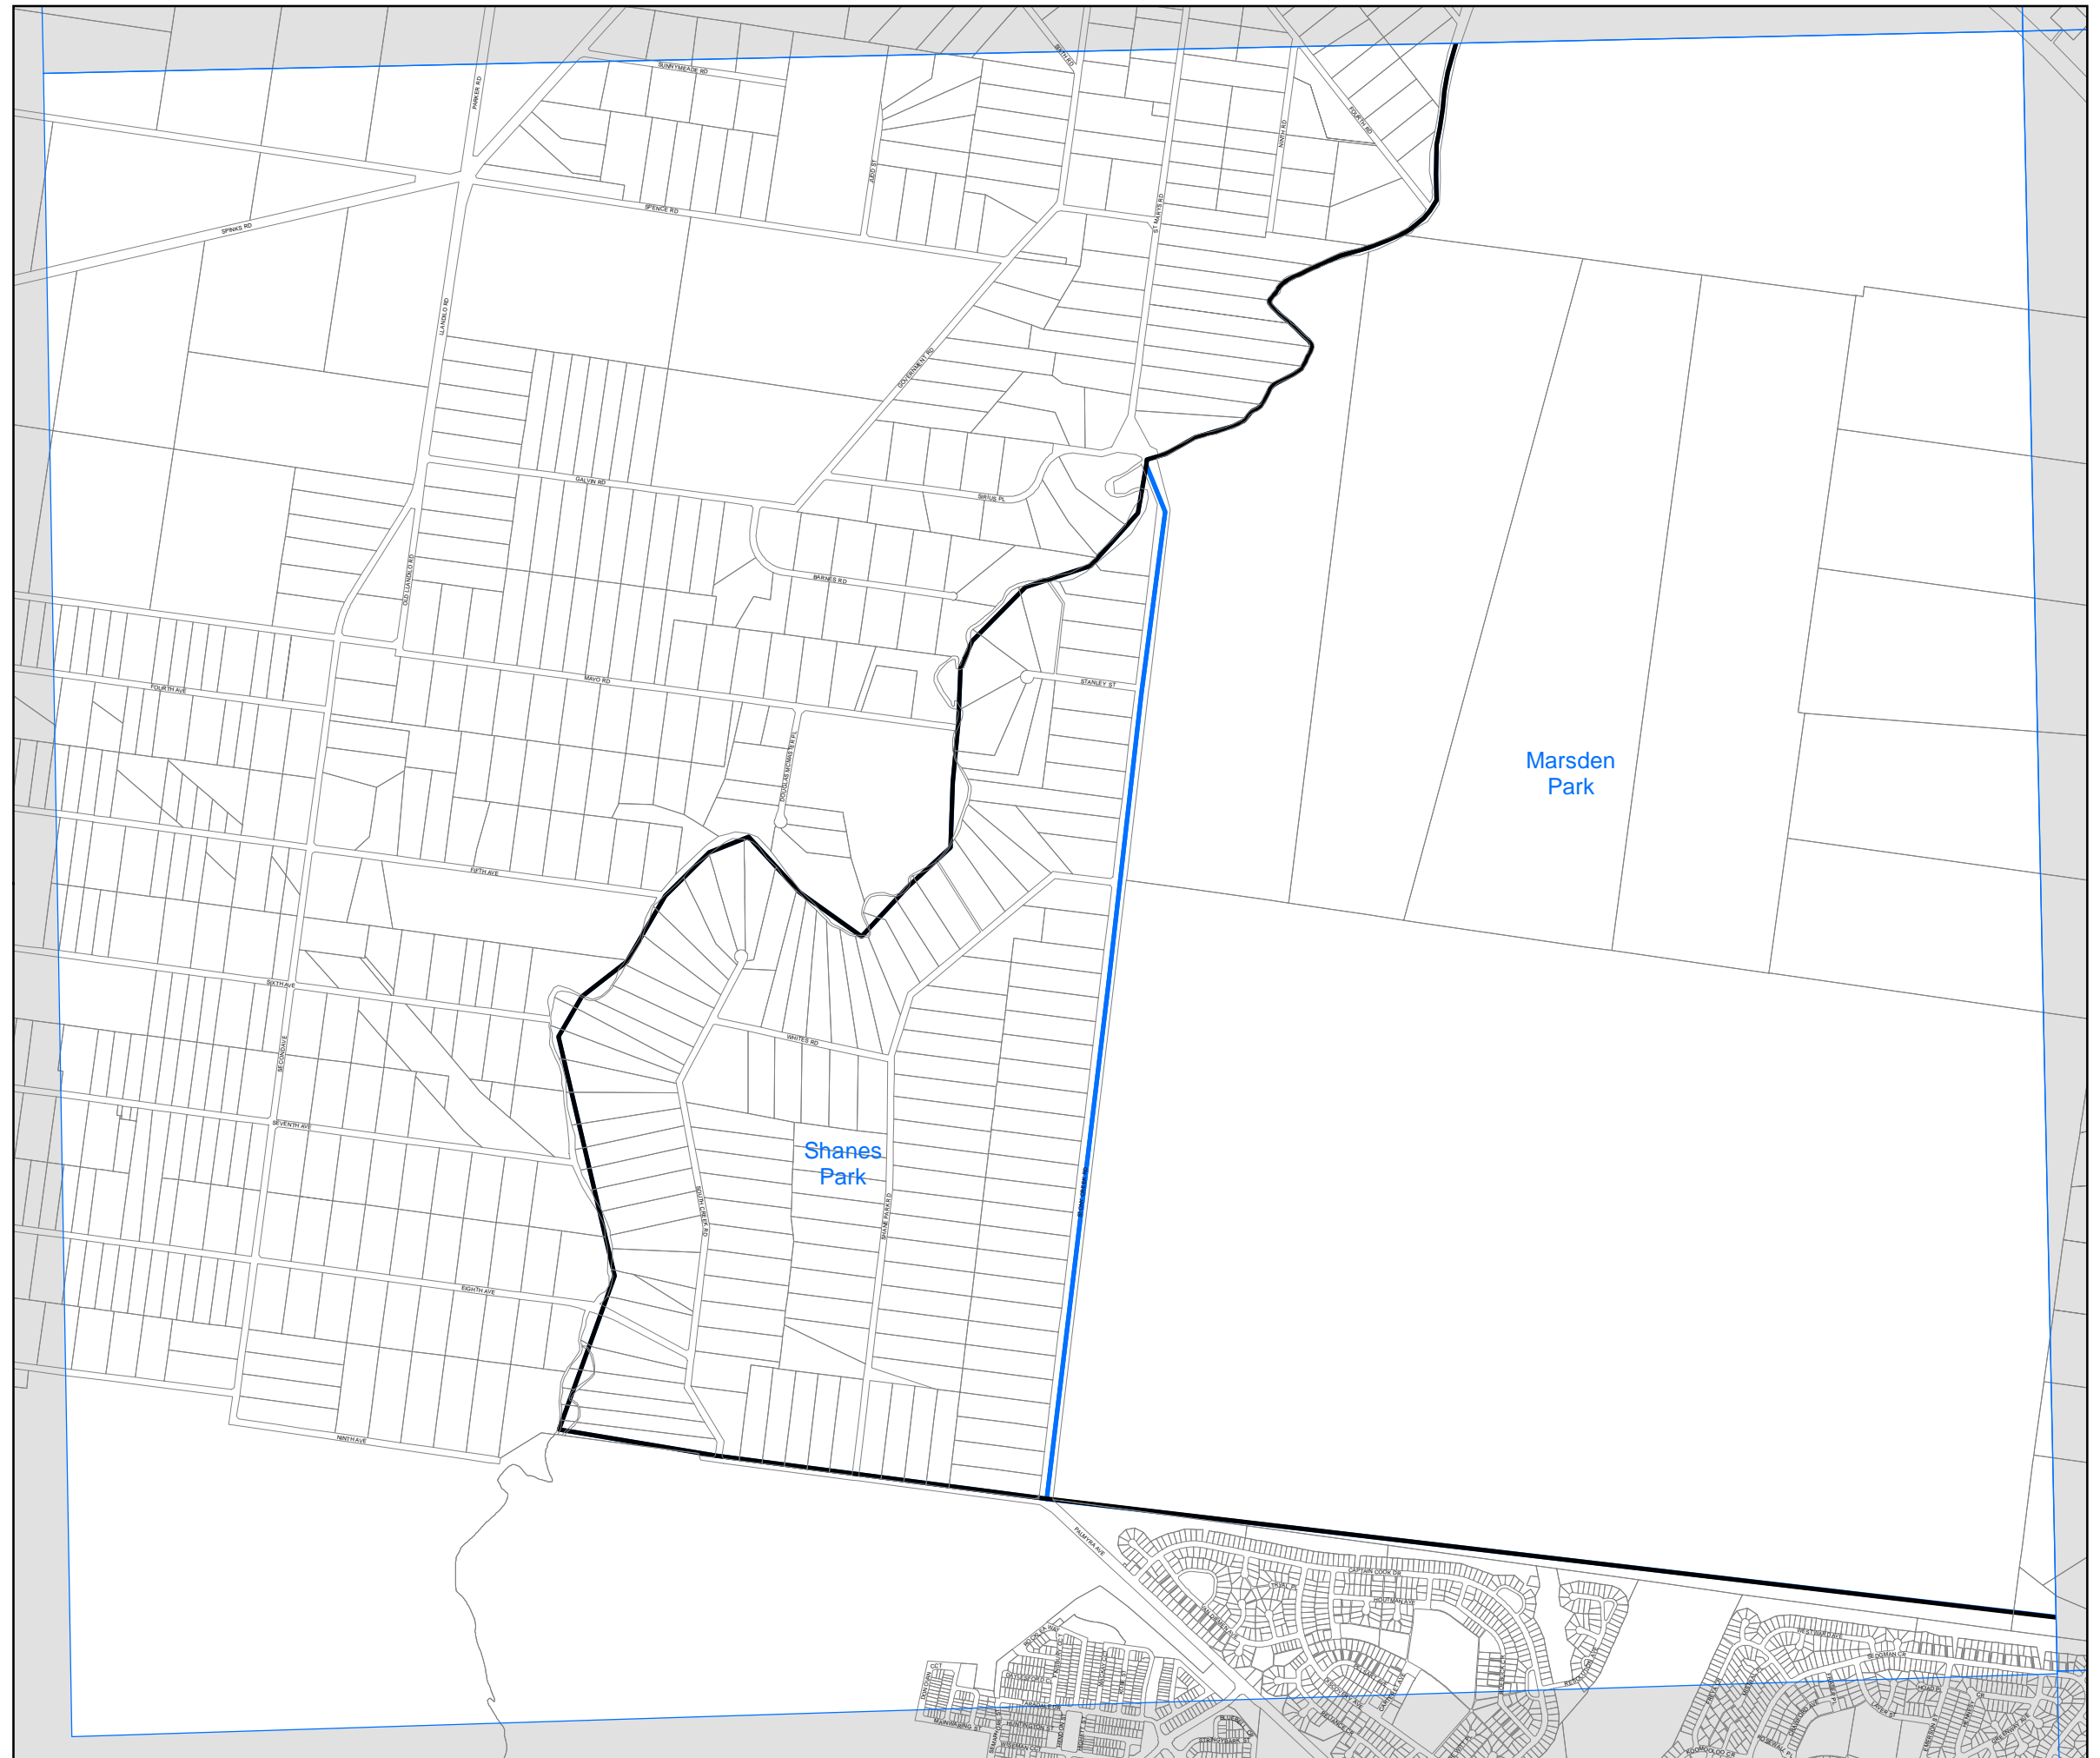

State Environmental Planning Policy (Sydney Region Growth Centres) 2006

North West Growth Centre
Precinct Boundary Map
Sheet PCB_002

LEGEND

Growth Centre Boundaries

 North West Growth Centre Boundary

 North West Growth Centre Precinct Boundary

Cadastre

 Cadastre © 24/09/2013 NSW LPI

 Projection: GDA 1994 Zone 56 Scale: 1:20,000 @ A3