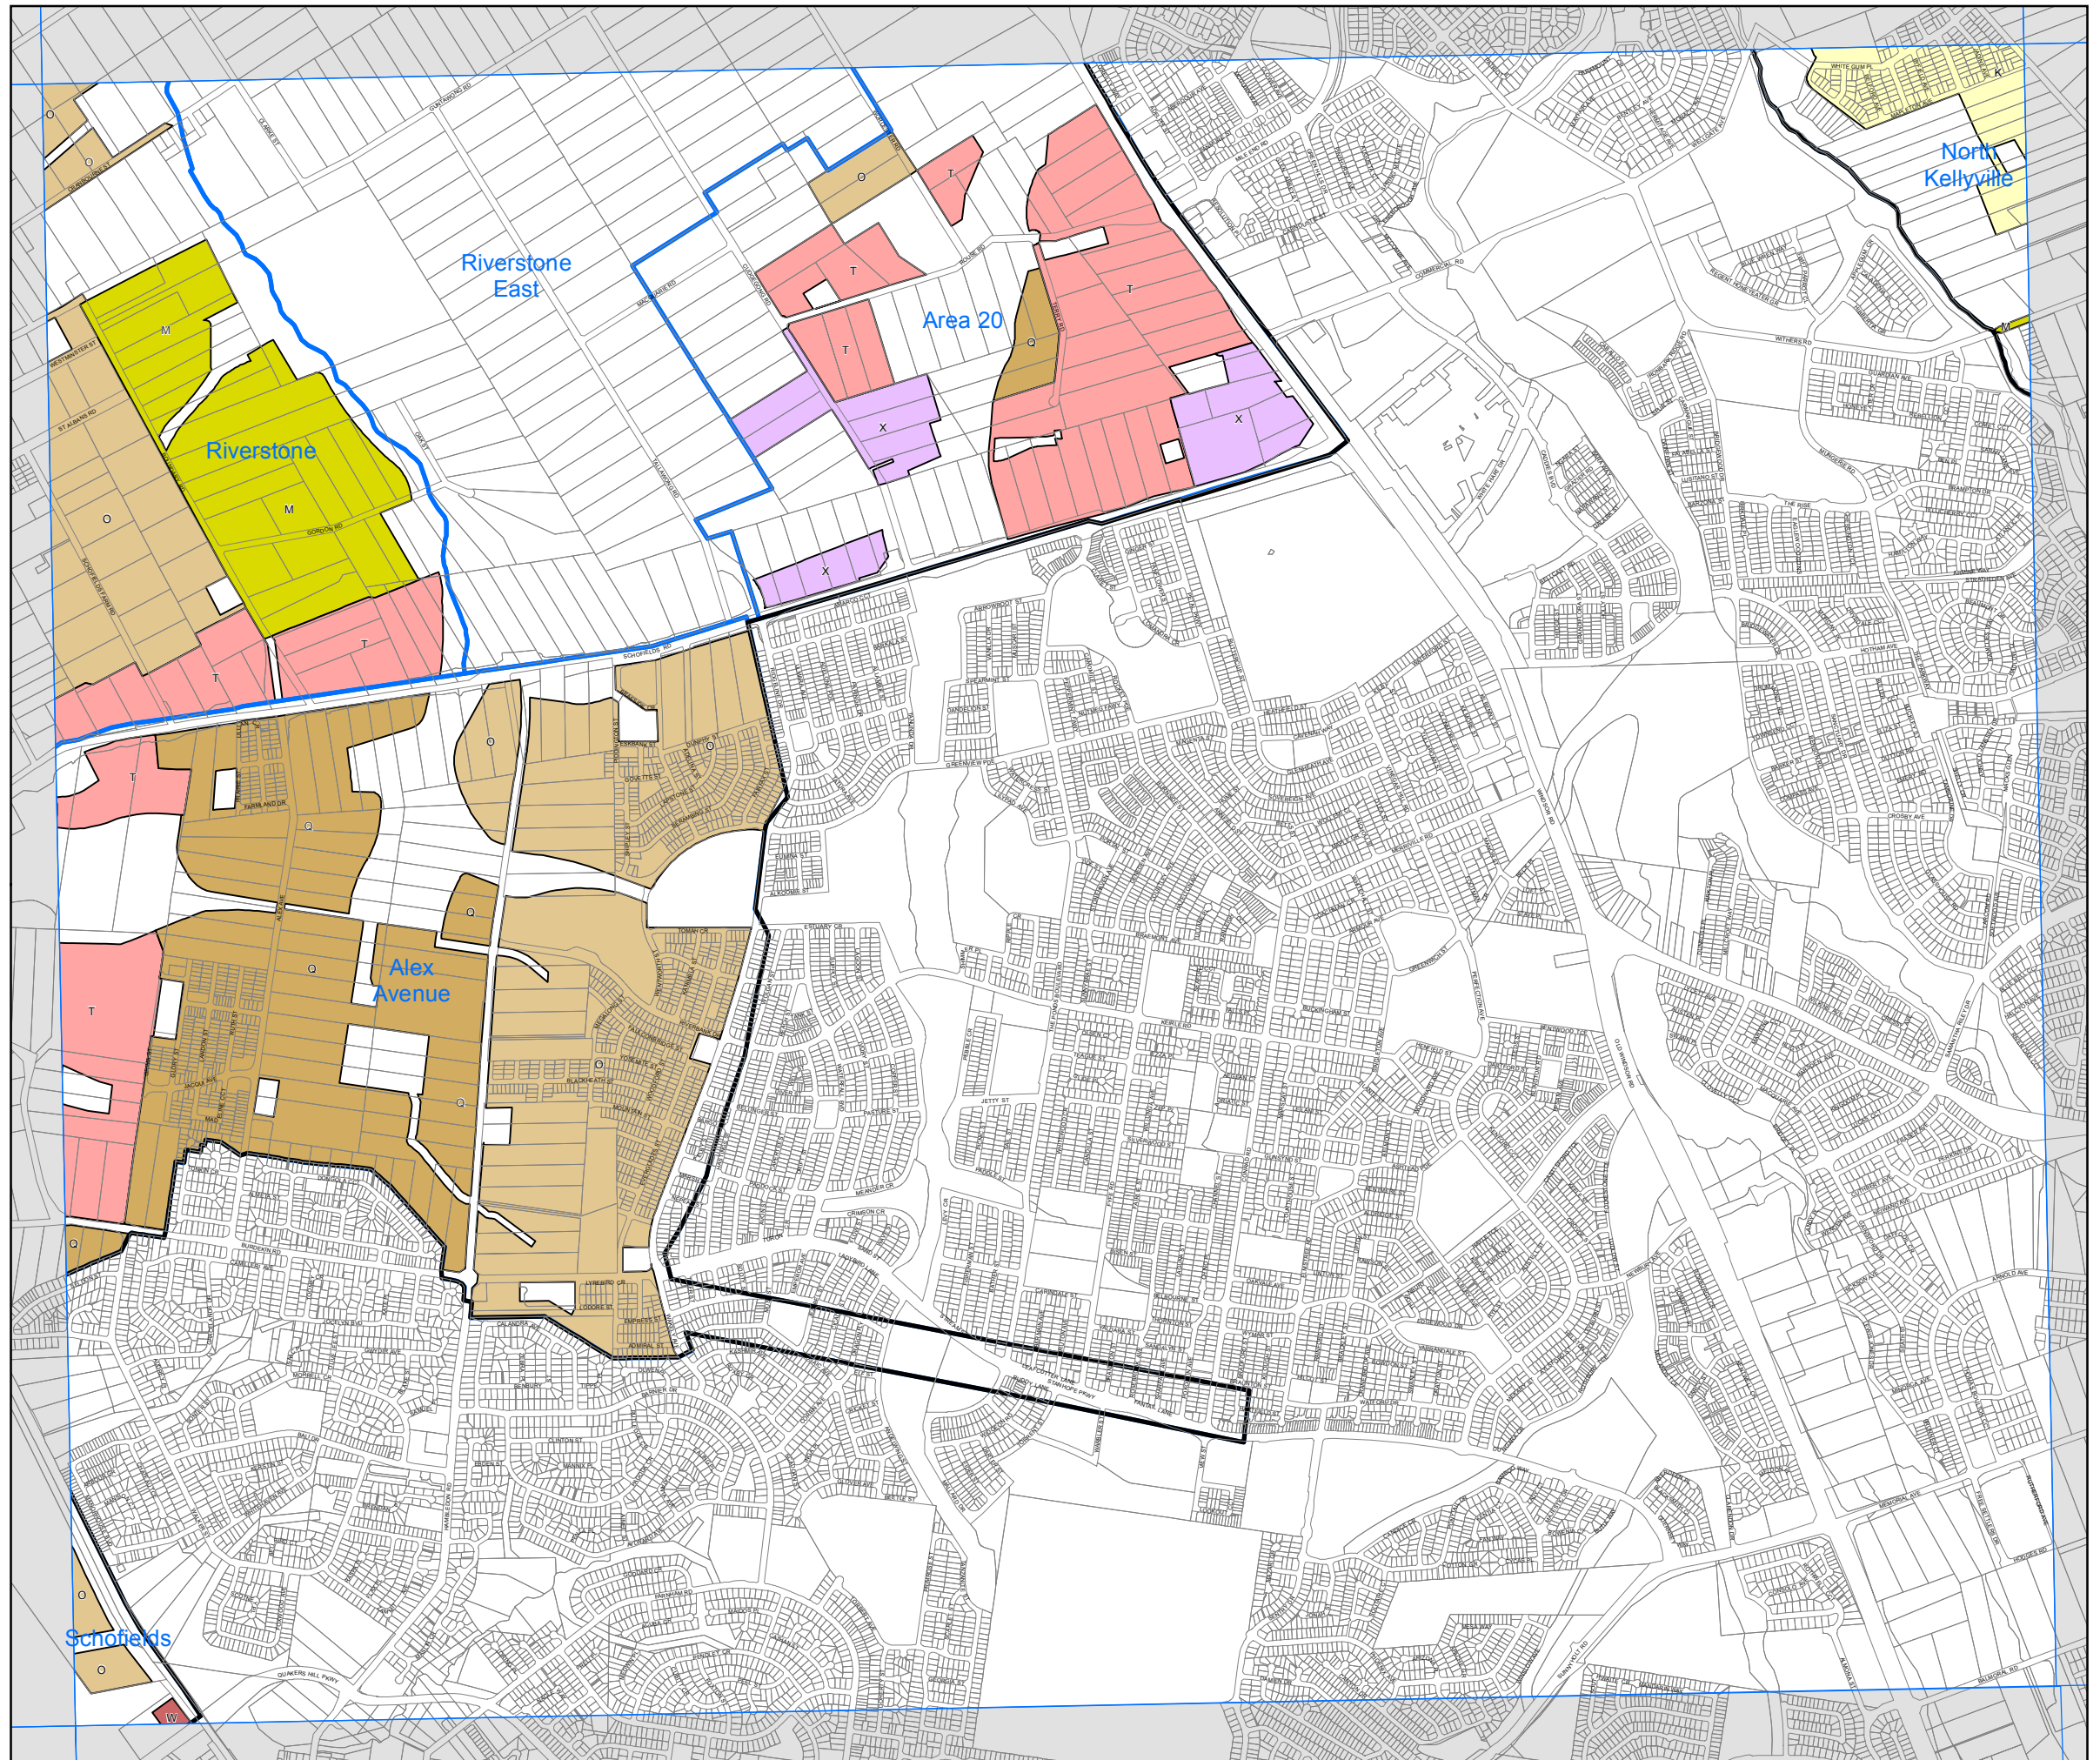

State Environmental Planning Policy (Sydney Region Growth Centres) 2006

North West Growth Centre
Residential Density Map
Sheet RDN_009

LEGEND

Dwelling Density (per hectare)

C	5
K	10
L	11
M	12.5
O	15
P	18
Q	20
T	25
U	30
V	35
W	40
X	45

Growth Centre Boundaries

- North West Growth Centre Boundary
- North West Growth Centre Precinct Boundary

Cadastre

- Cadastre ©19/03/2015 NSW LPI

Projection: GDA 1994 Zone 56 Scale: 1:20,000 @ A3