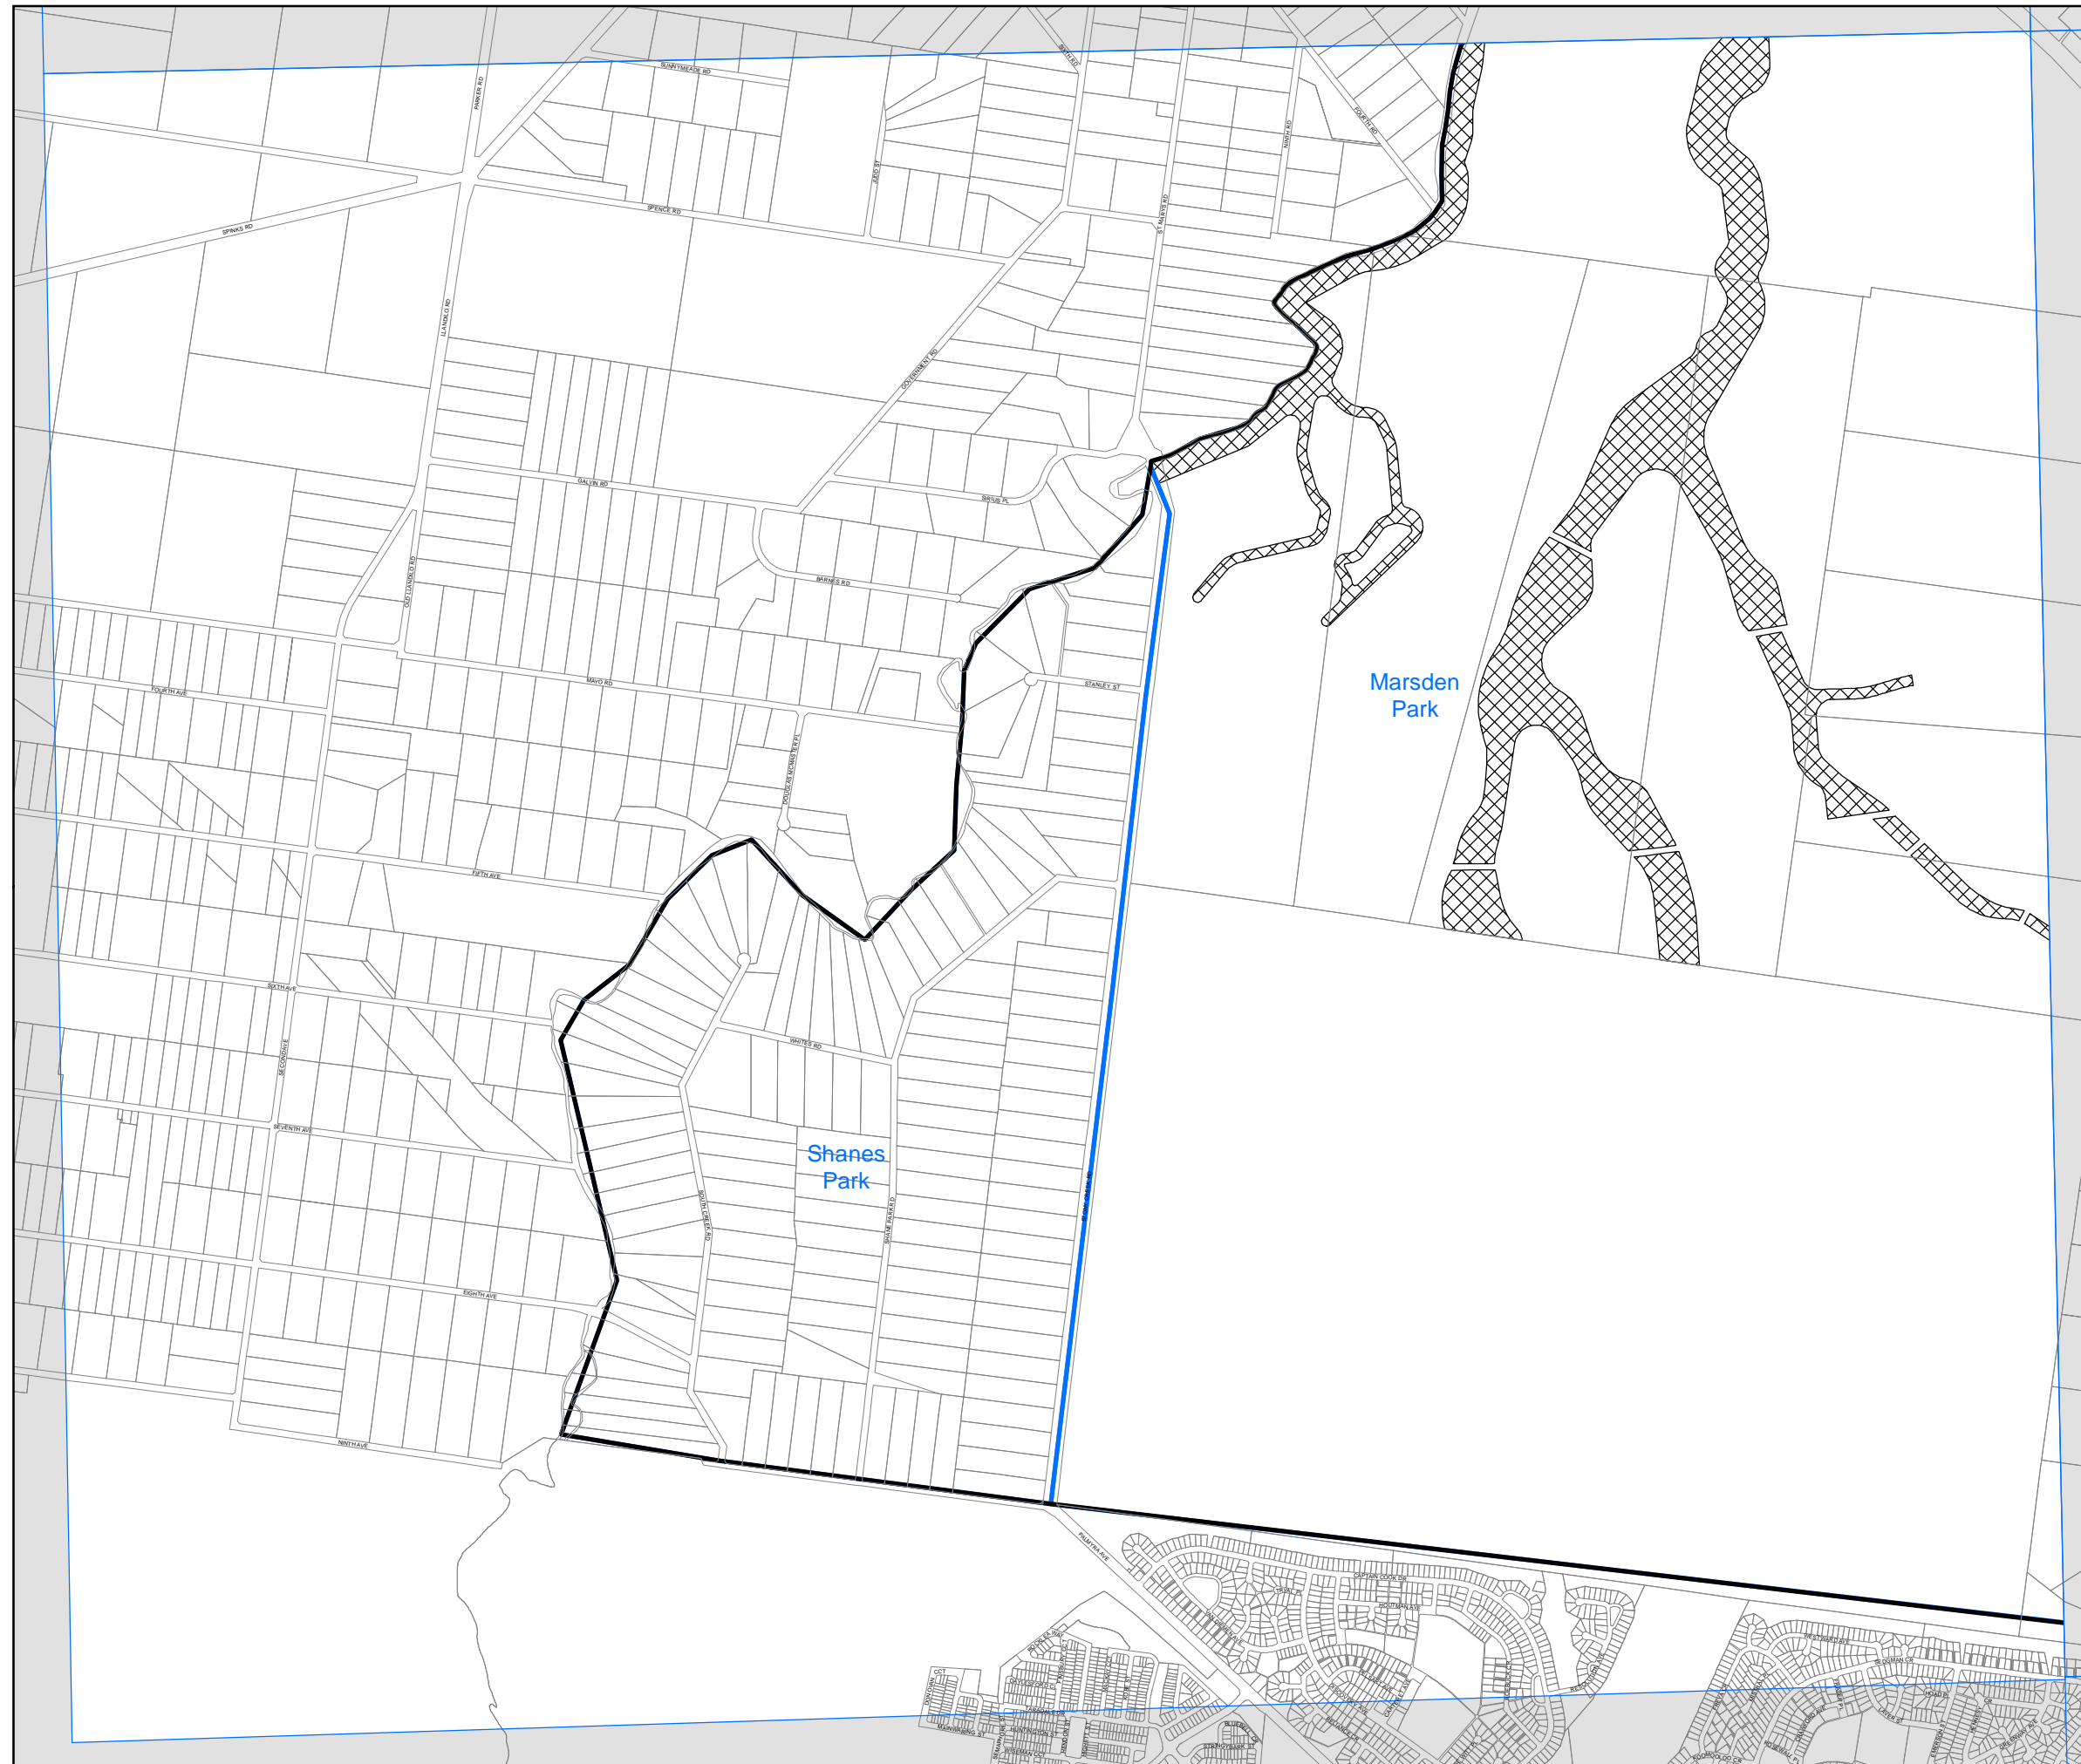

State Environmental Planning Policy (Sydney Region Growth Centres) 2006

North West Growth Centre
Riparian Protection Area Map
Sheet RPN_002

LEGEND

-  Riparian Protection Area
- Growth Centre Boundaries**
-  North West Growth Centre Boundary
-  North West Growth Centre Precinct Boundary
- Cadastre**
-  Cadastre © 24/09/2013 NSW LPI

 Projection: GDA 1994 Zone 56 Scale: 1:20,000 @ A3