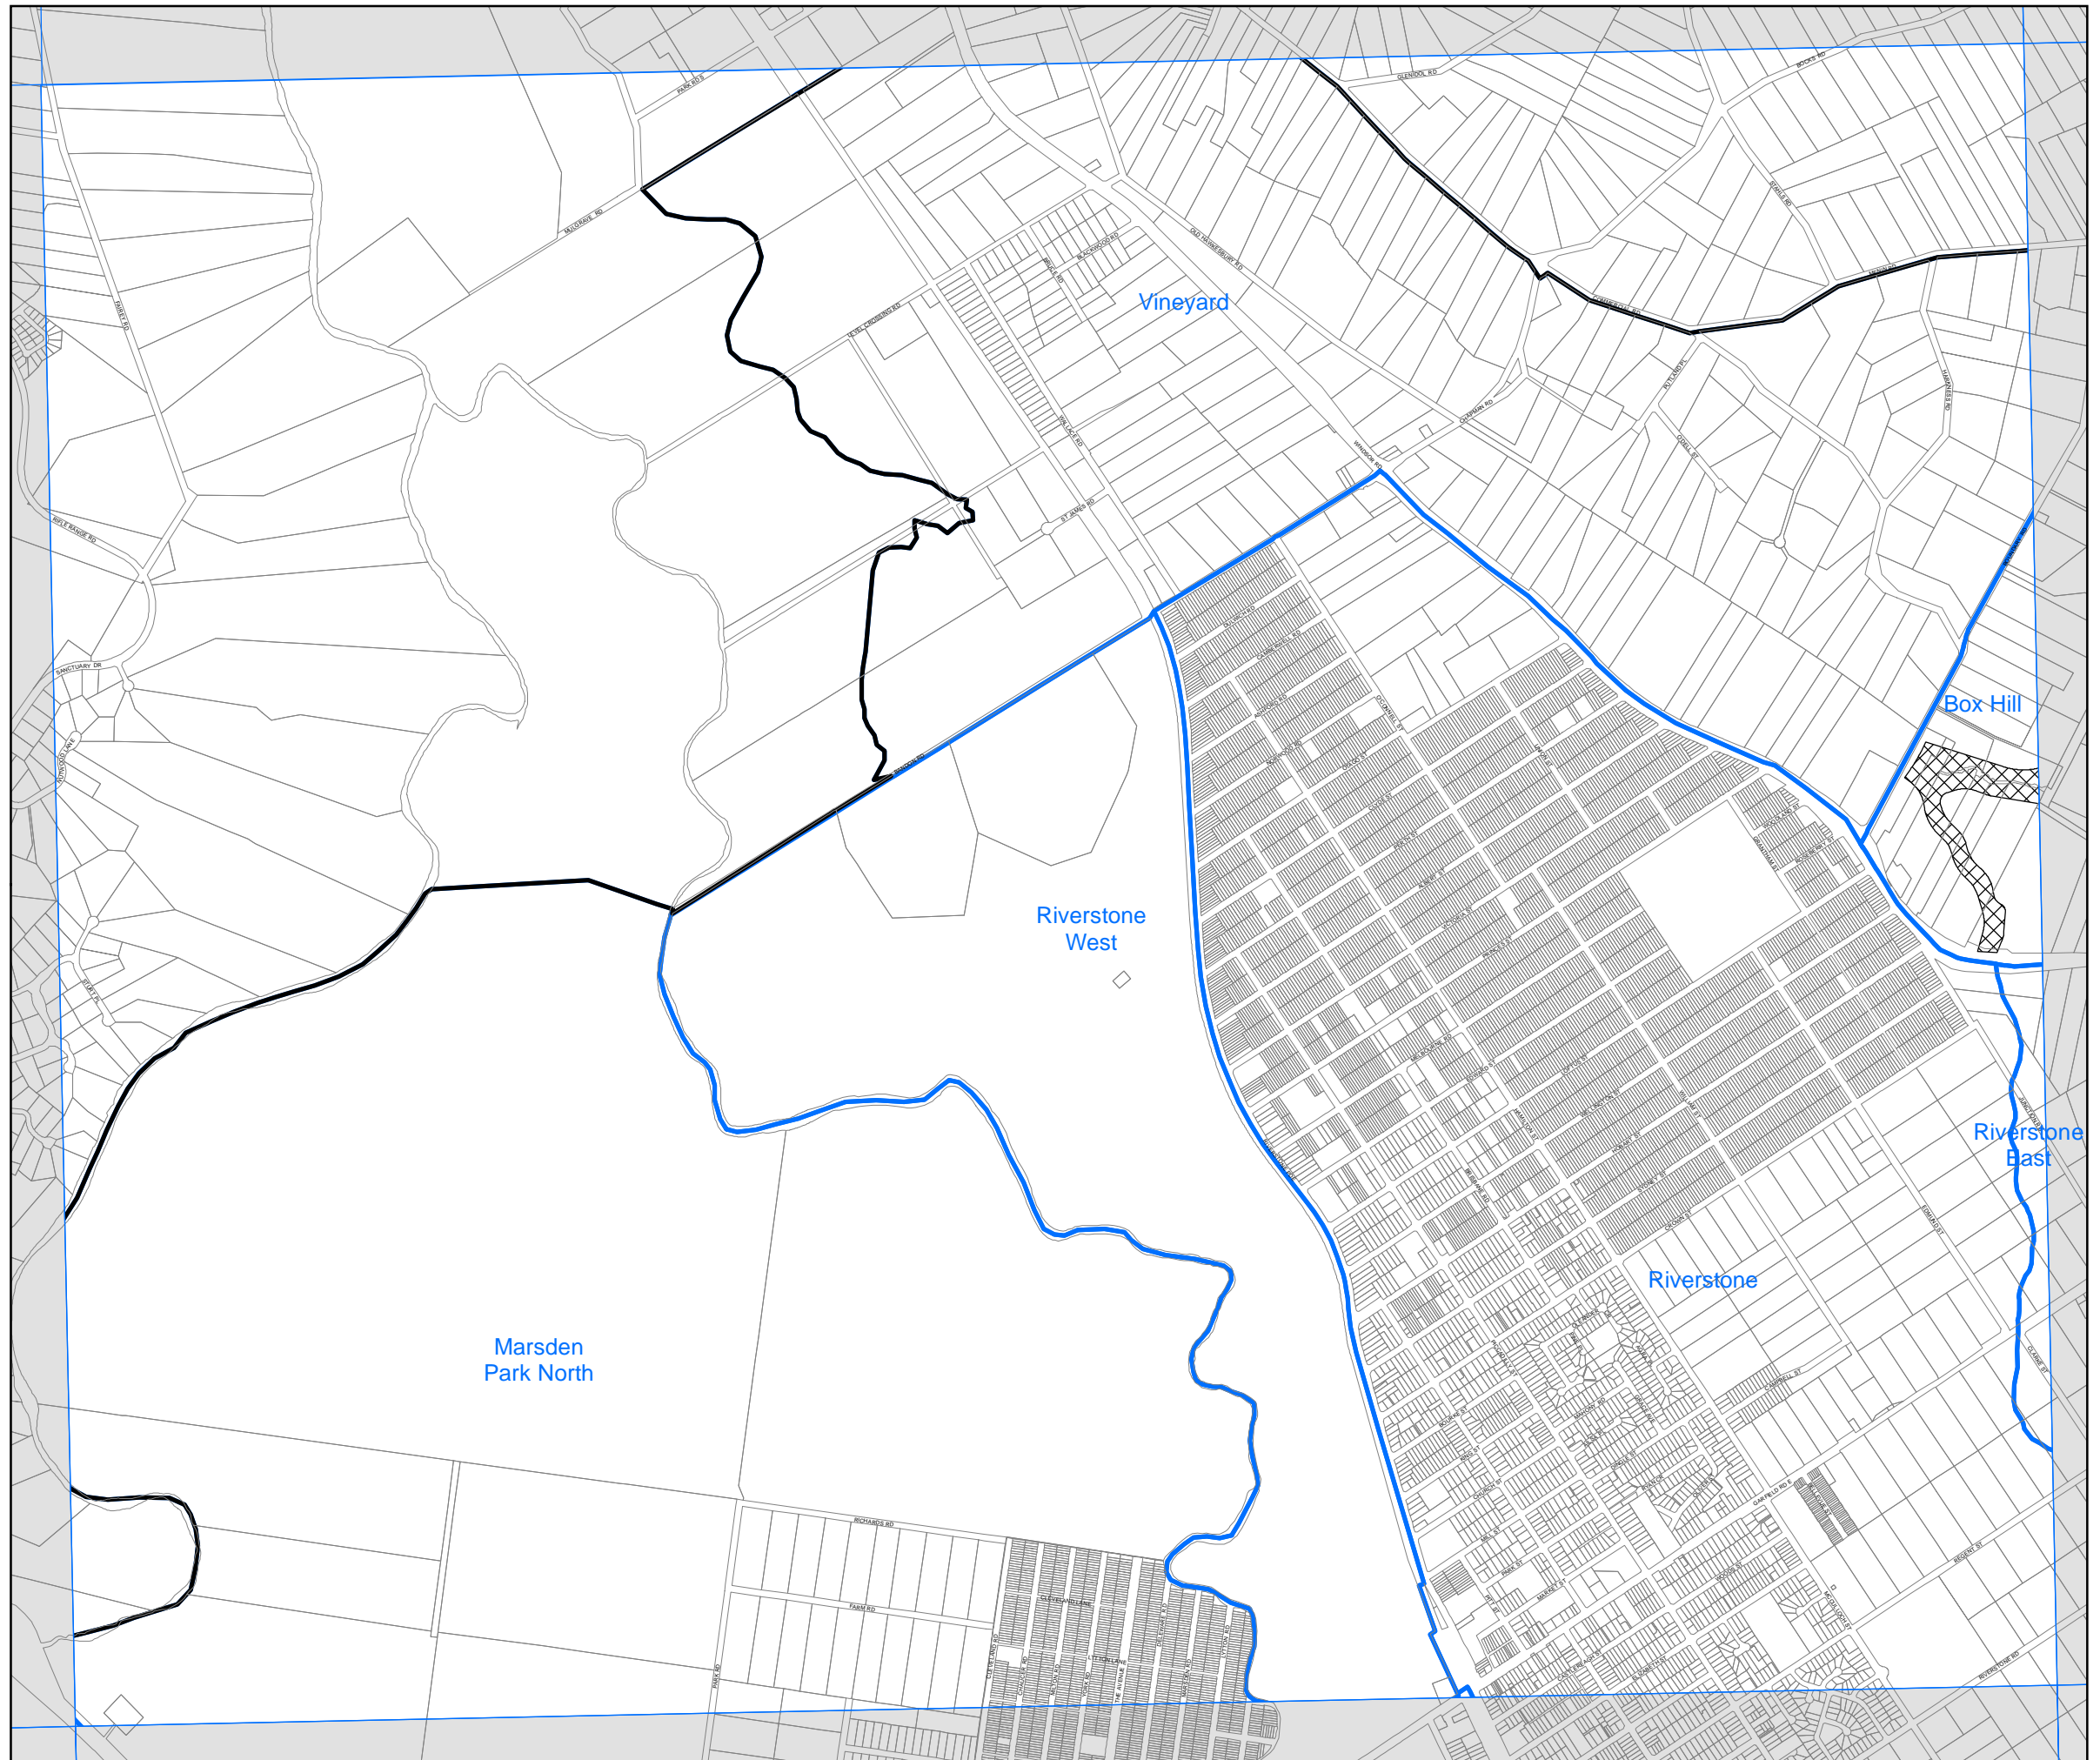

Planning & Infrastructure

State Environmental Planning Policy (Sydney Region Growth Centres) 2006

North West Growth Centre
Riparian Protection Area Map
Sheet RPN_004

LEGEND

Riparian Area

Riparian Protection Area

Growth Centre Boundaries

North West Growth Centre Boundary

North West Growth Centre Precinct Boundary

Cadastrate

Cadastrate © 15/02/2013 NSW LPI

0 0.1 0.2 0.3 0.4 0.5 km

Projection: GDA 1994 Zone 56 Scale: 1:20,000 @ A3

Map Identification Number: SEPP_SRGC_NW_RPN_004_020_20130215