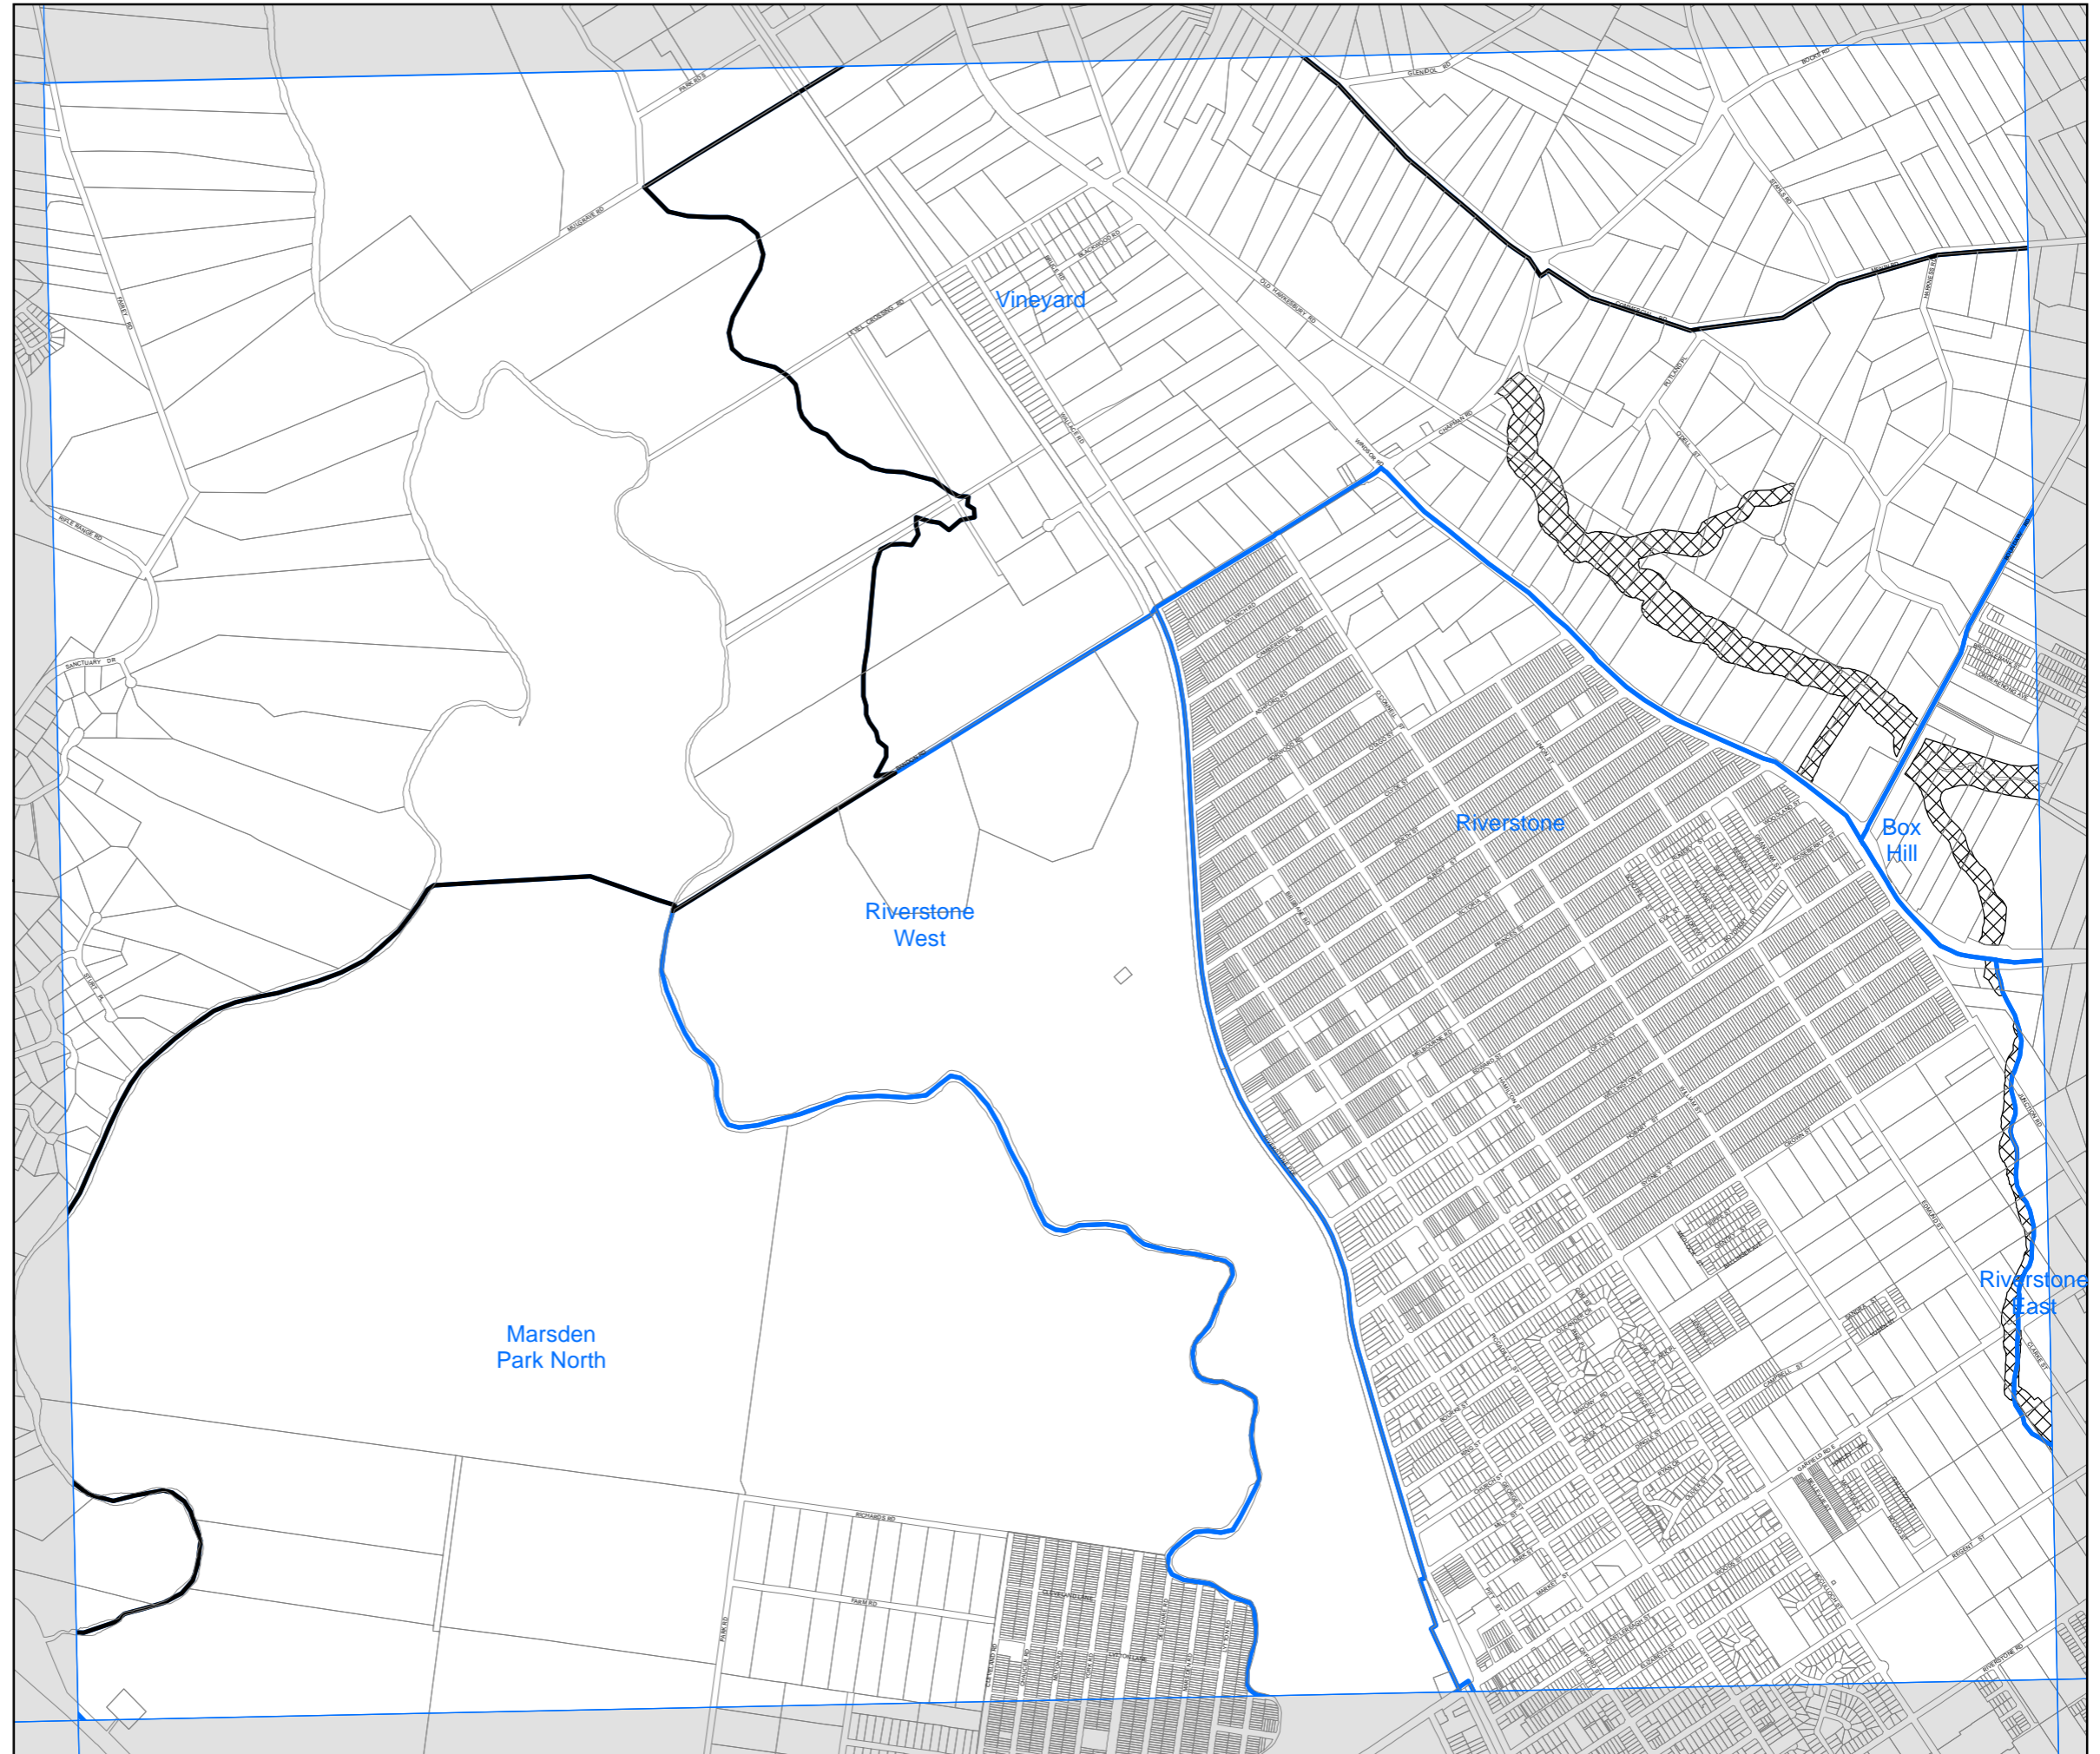

State Environmental Planning Policy (Sydney Region Growth Centres) 2006

North West Growth Centre
Riparian Protection Area Map
Sheet RPN_004

LEGEND

Riparian Area

 Riparian Protection Area

Growth Centre Boundaries

 North West Growth Centre Boundary

 North West Growth Centre Precinct Boundary

Cadastre

 Cadastre © 09/10/2017 NSW LPI

0 0.1 0.2 0.3 0.4 0.5 km

Projection: GDA 1994 Zone 56 Scale: 1:20,000 @ A3