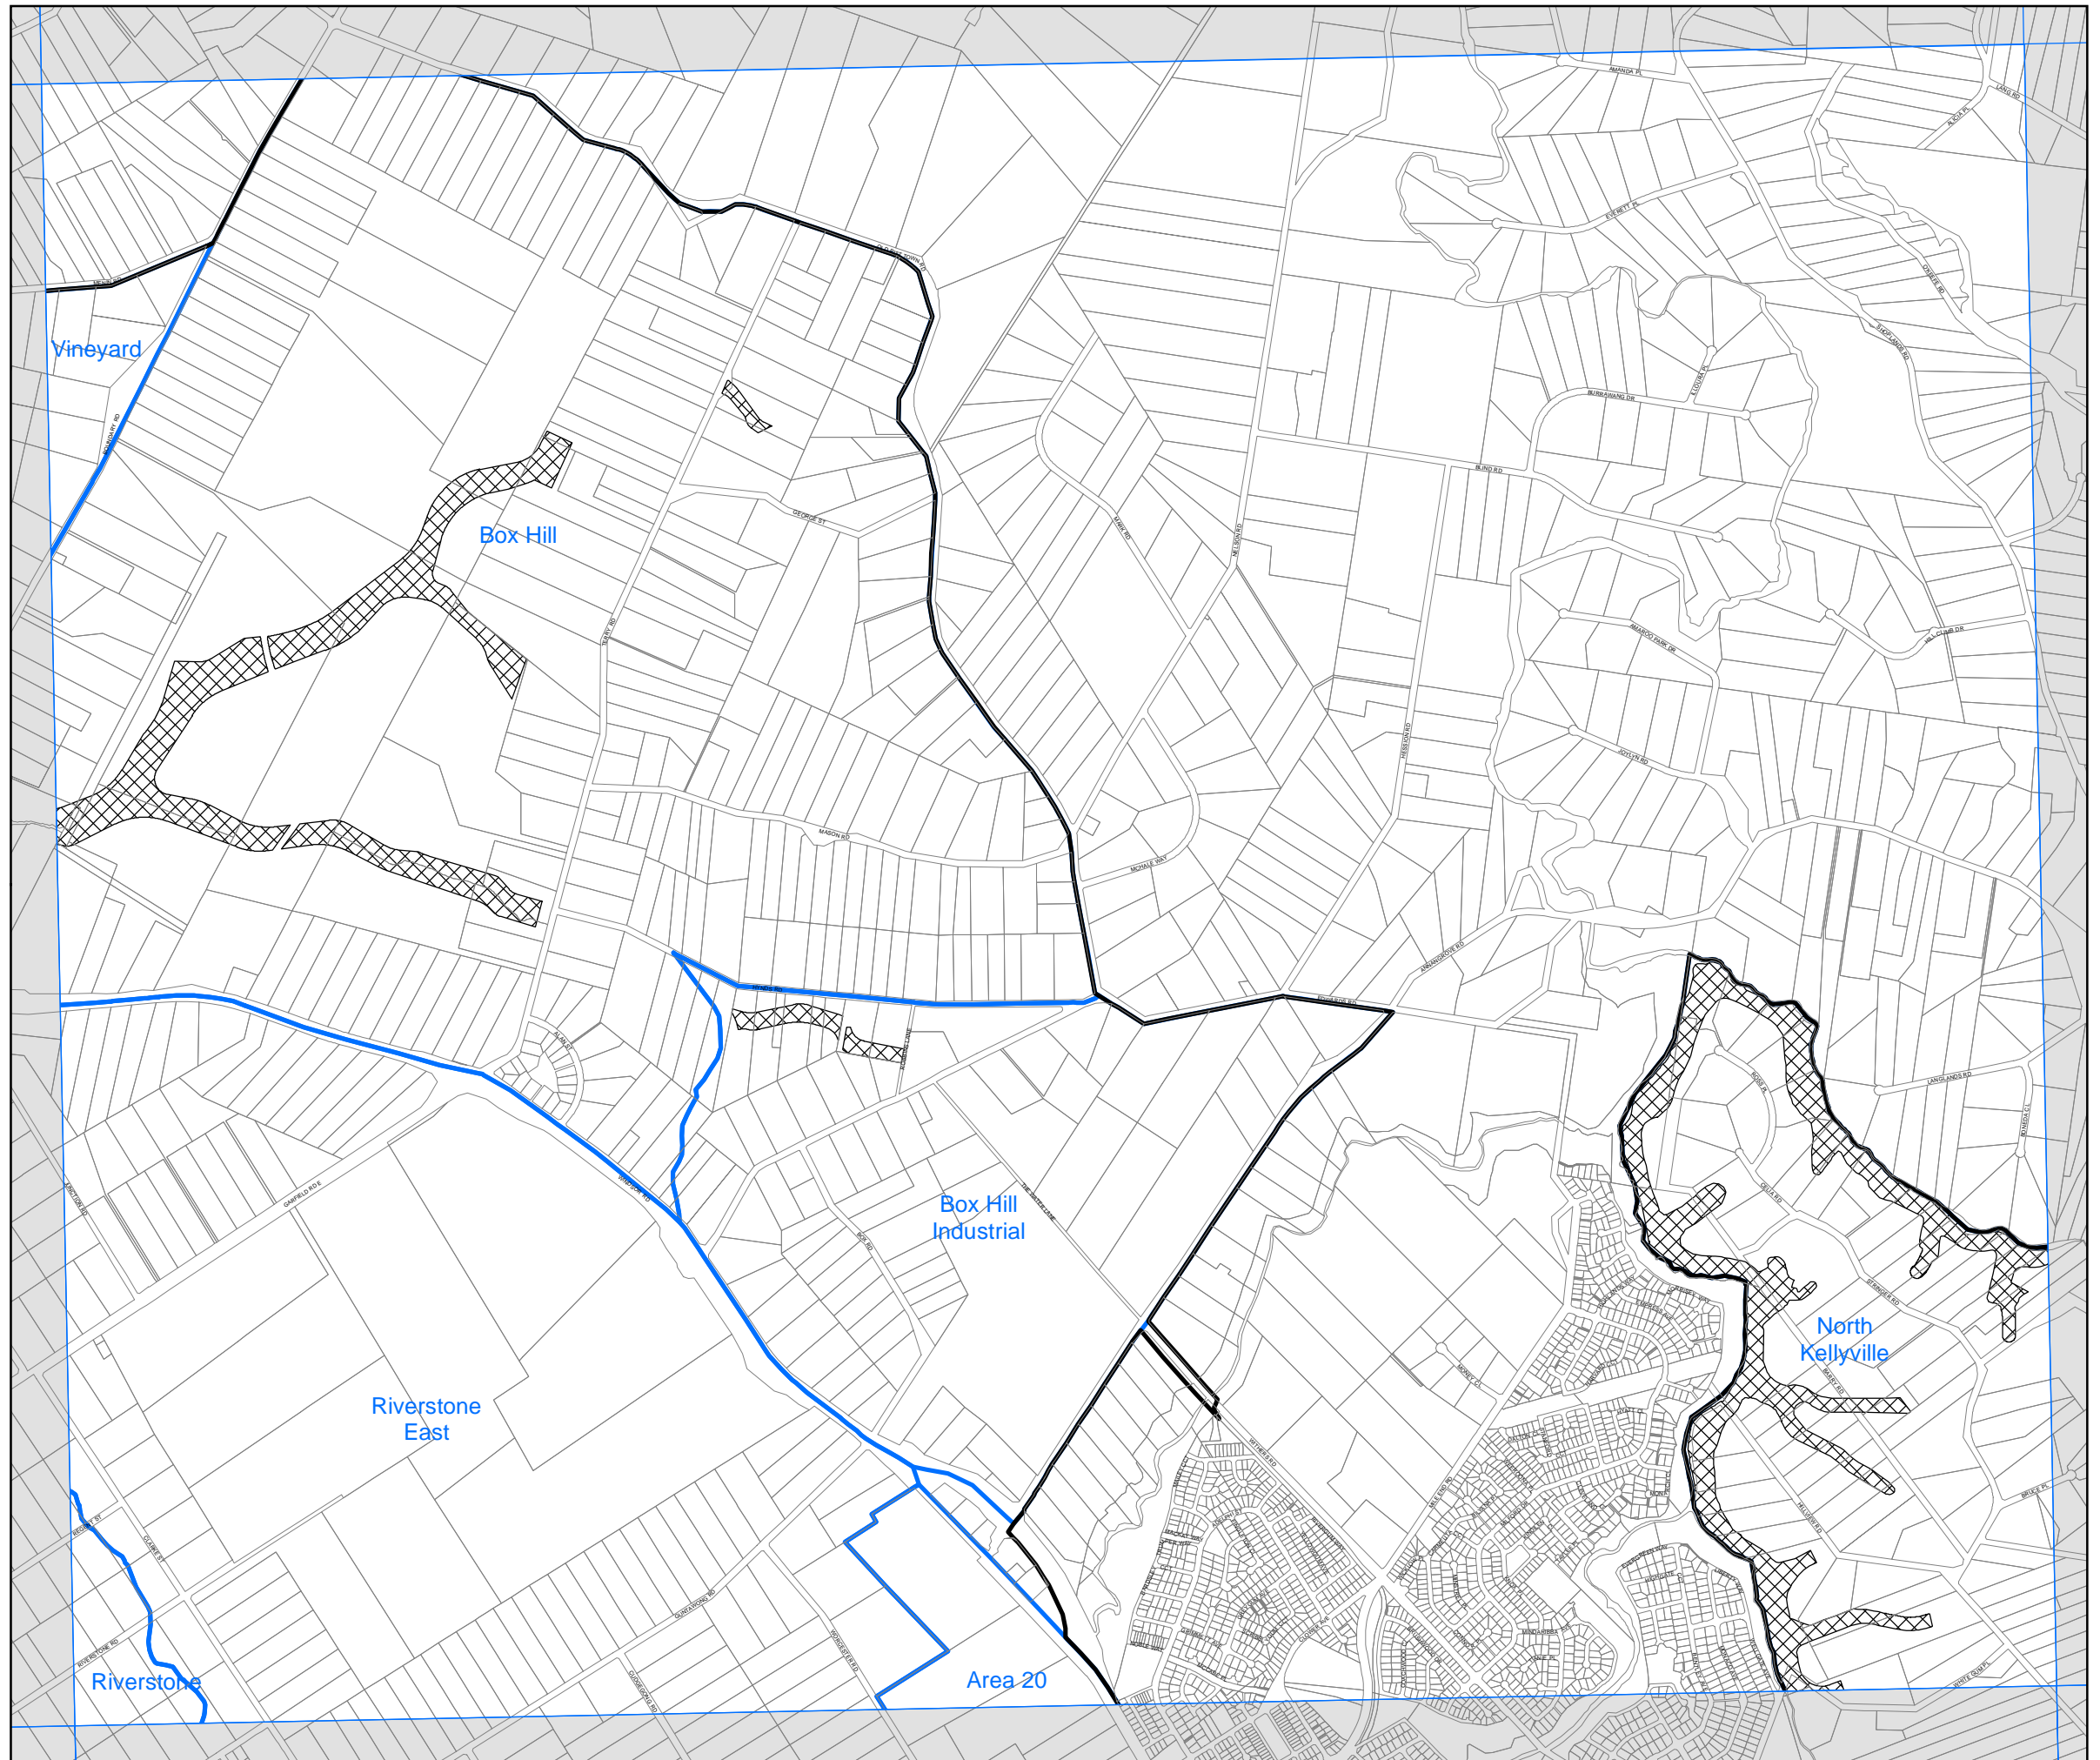

Planning & Infrastructure

State Environmental Planning Policy (Sydney Region Growth Centres) 2006

North West Growth Centre
Riparian Protection Area Map
Sheet RPN_008

LEGEND

Riparian Area

Riparian Protection Area

Growth Centre Boundaries

North West Growth Centre Boundary

North West Growth Centre Precinct Boundary

Cadastrate

Cadastrate © 15/02/2013 NSW LPI

0 0.1 0.2 0.3 0.4 0.5 km

Projection: GDA 1994 Zone 56 Scale: 1:20,000 @ A3