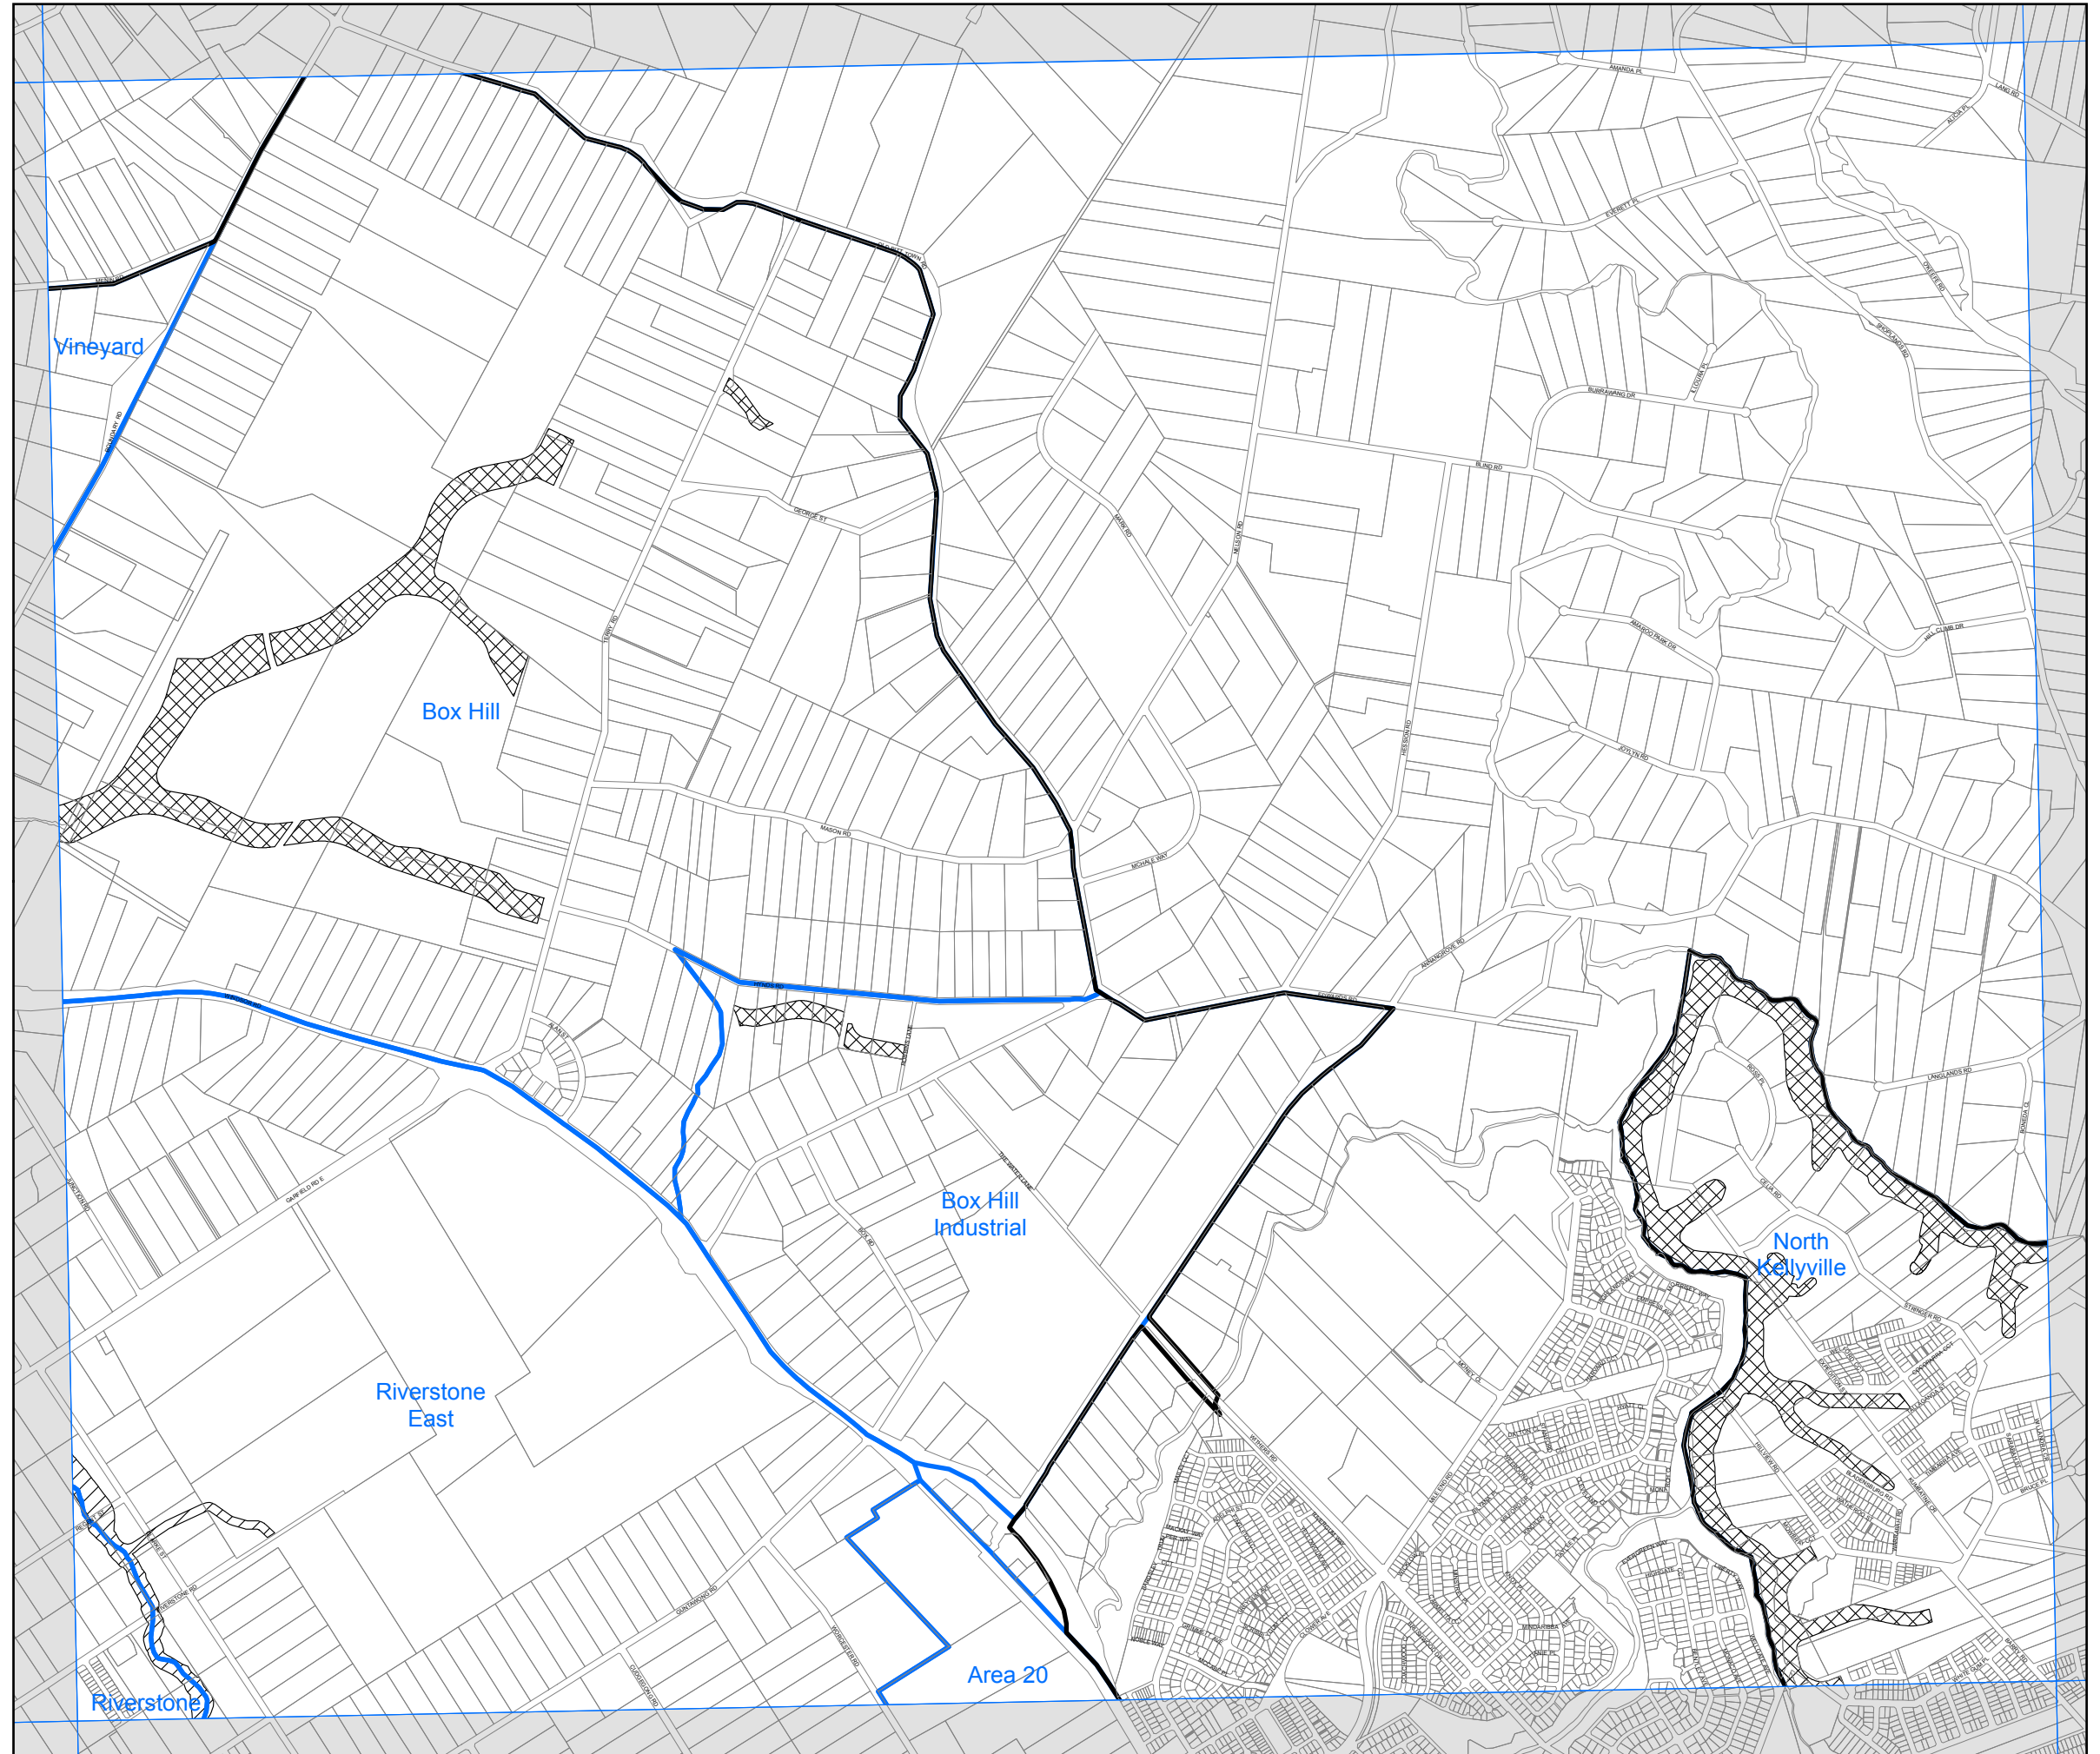

**State Environmental Planning
Policy (Sydney Region Growth
Centres) 2006**

North West Growth Centre
Riparian Protection Area Map
Sheet RPN_008

LEGEND

Riparian Area

 Riparian Protection Area

Growth Centre Boundaries

 North West Growth Centre Boundary

 North West Growth Centre Precinct Boundary

Cadastre

 Cadastre © 10/06/2016 NSW LPI

0 0.1 0.2 0.3 0.4 0.5 km

Projection: GDA 1994
Zone 56

Scale: 1:20,000 @ A3