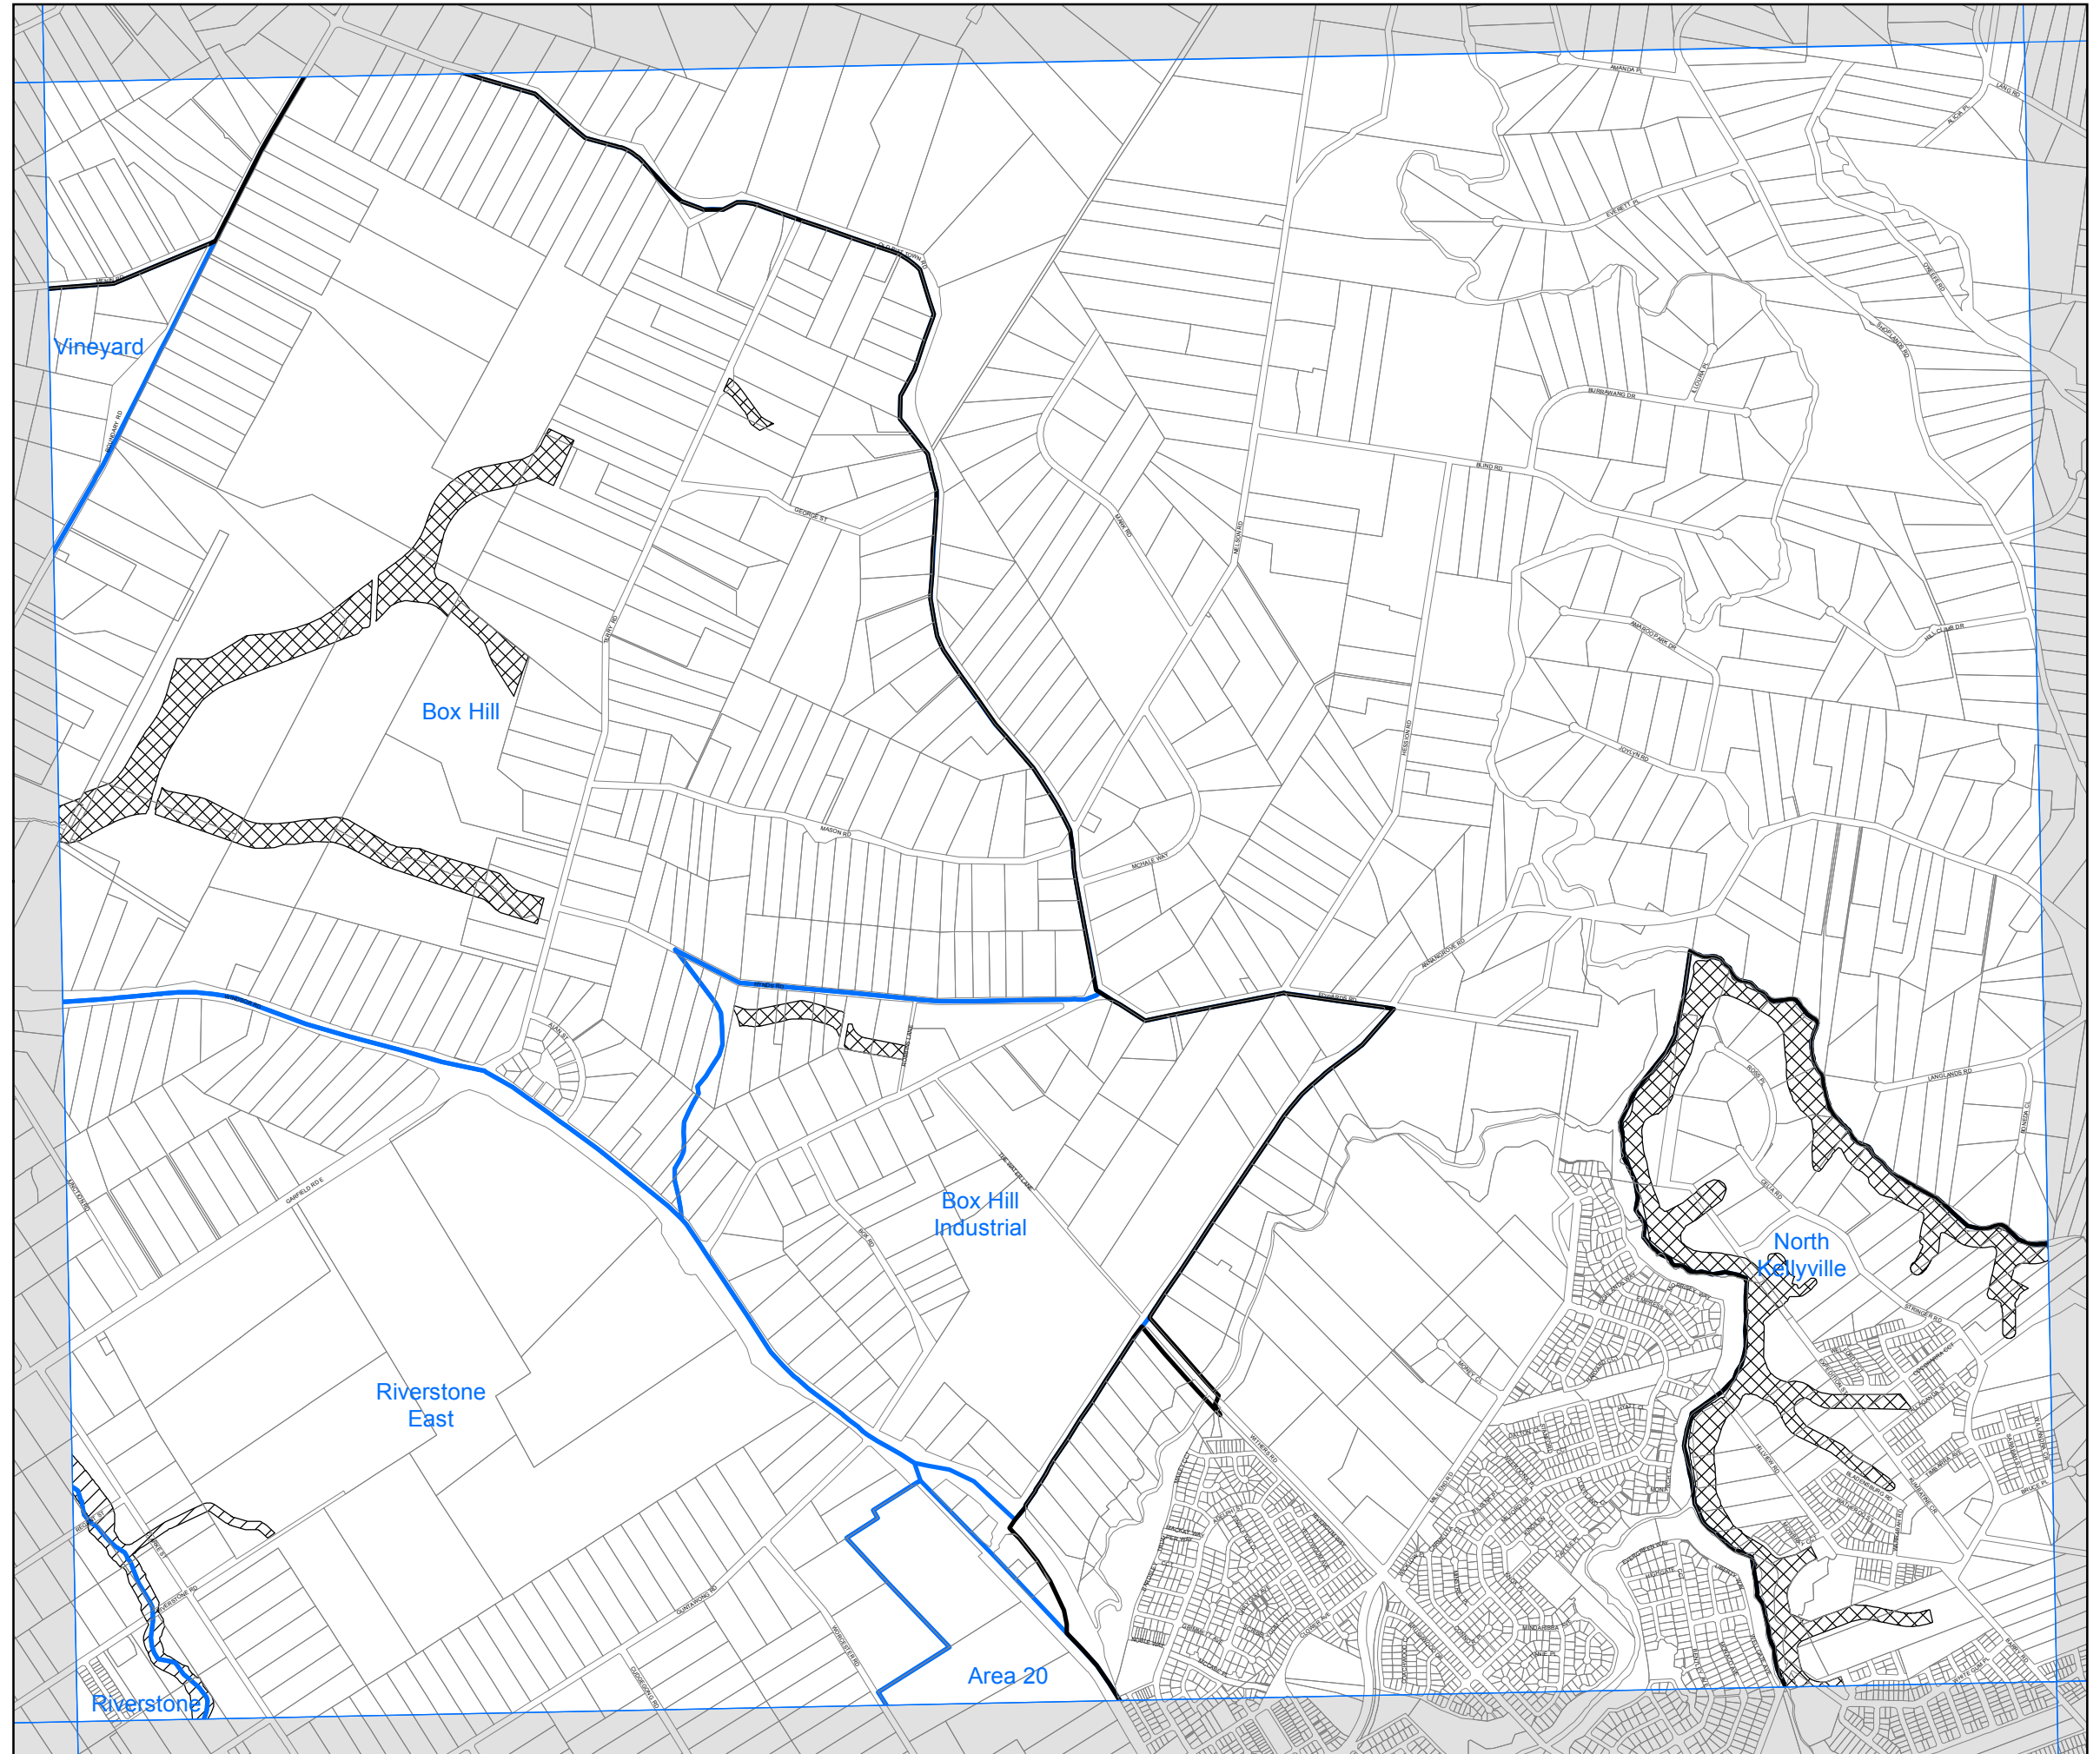

**State Environmental Planning
Policy (Sydney Region Growth
Centres) 2006**

North West Growth Centre
Riparian Protection Area Map
Sheet RPN_008

LEGEND

Riparian Area

 Riparian Protection Area

Growth Centre Boundaries

 North West Growth Centre Boundary

 North West Growth Centre Precinct Boundary

Cadastrate

 Cadastrate ©26/07/2016 NSW LPI

0 0.1 0.2 0.3 0.4 0.5 km

Projection: GDA 1994
Zone 56

Scale: 1:20,000 @ A3