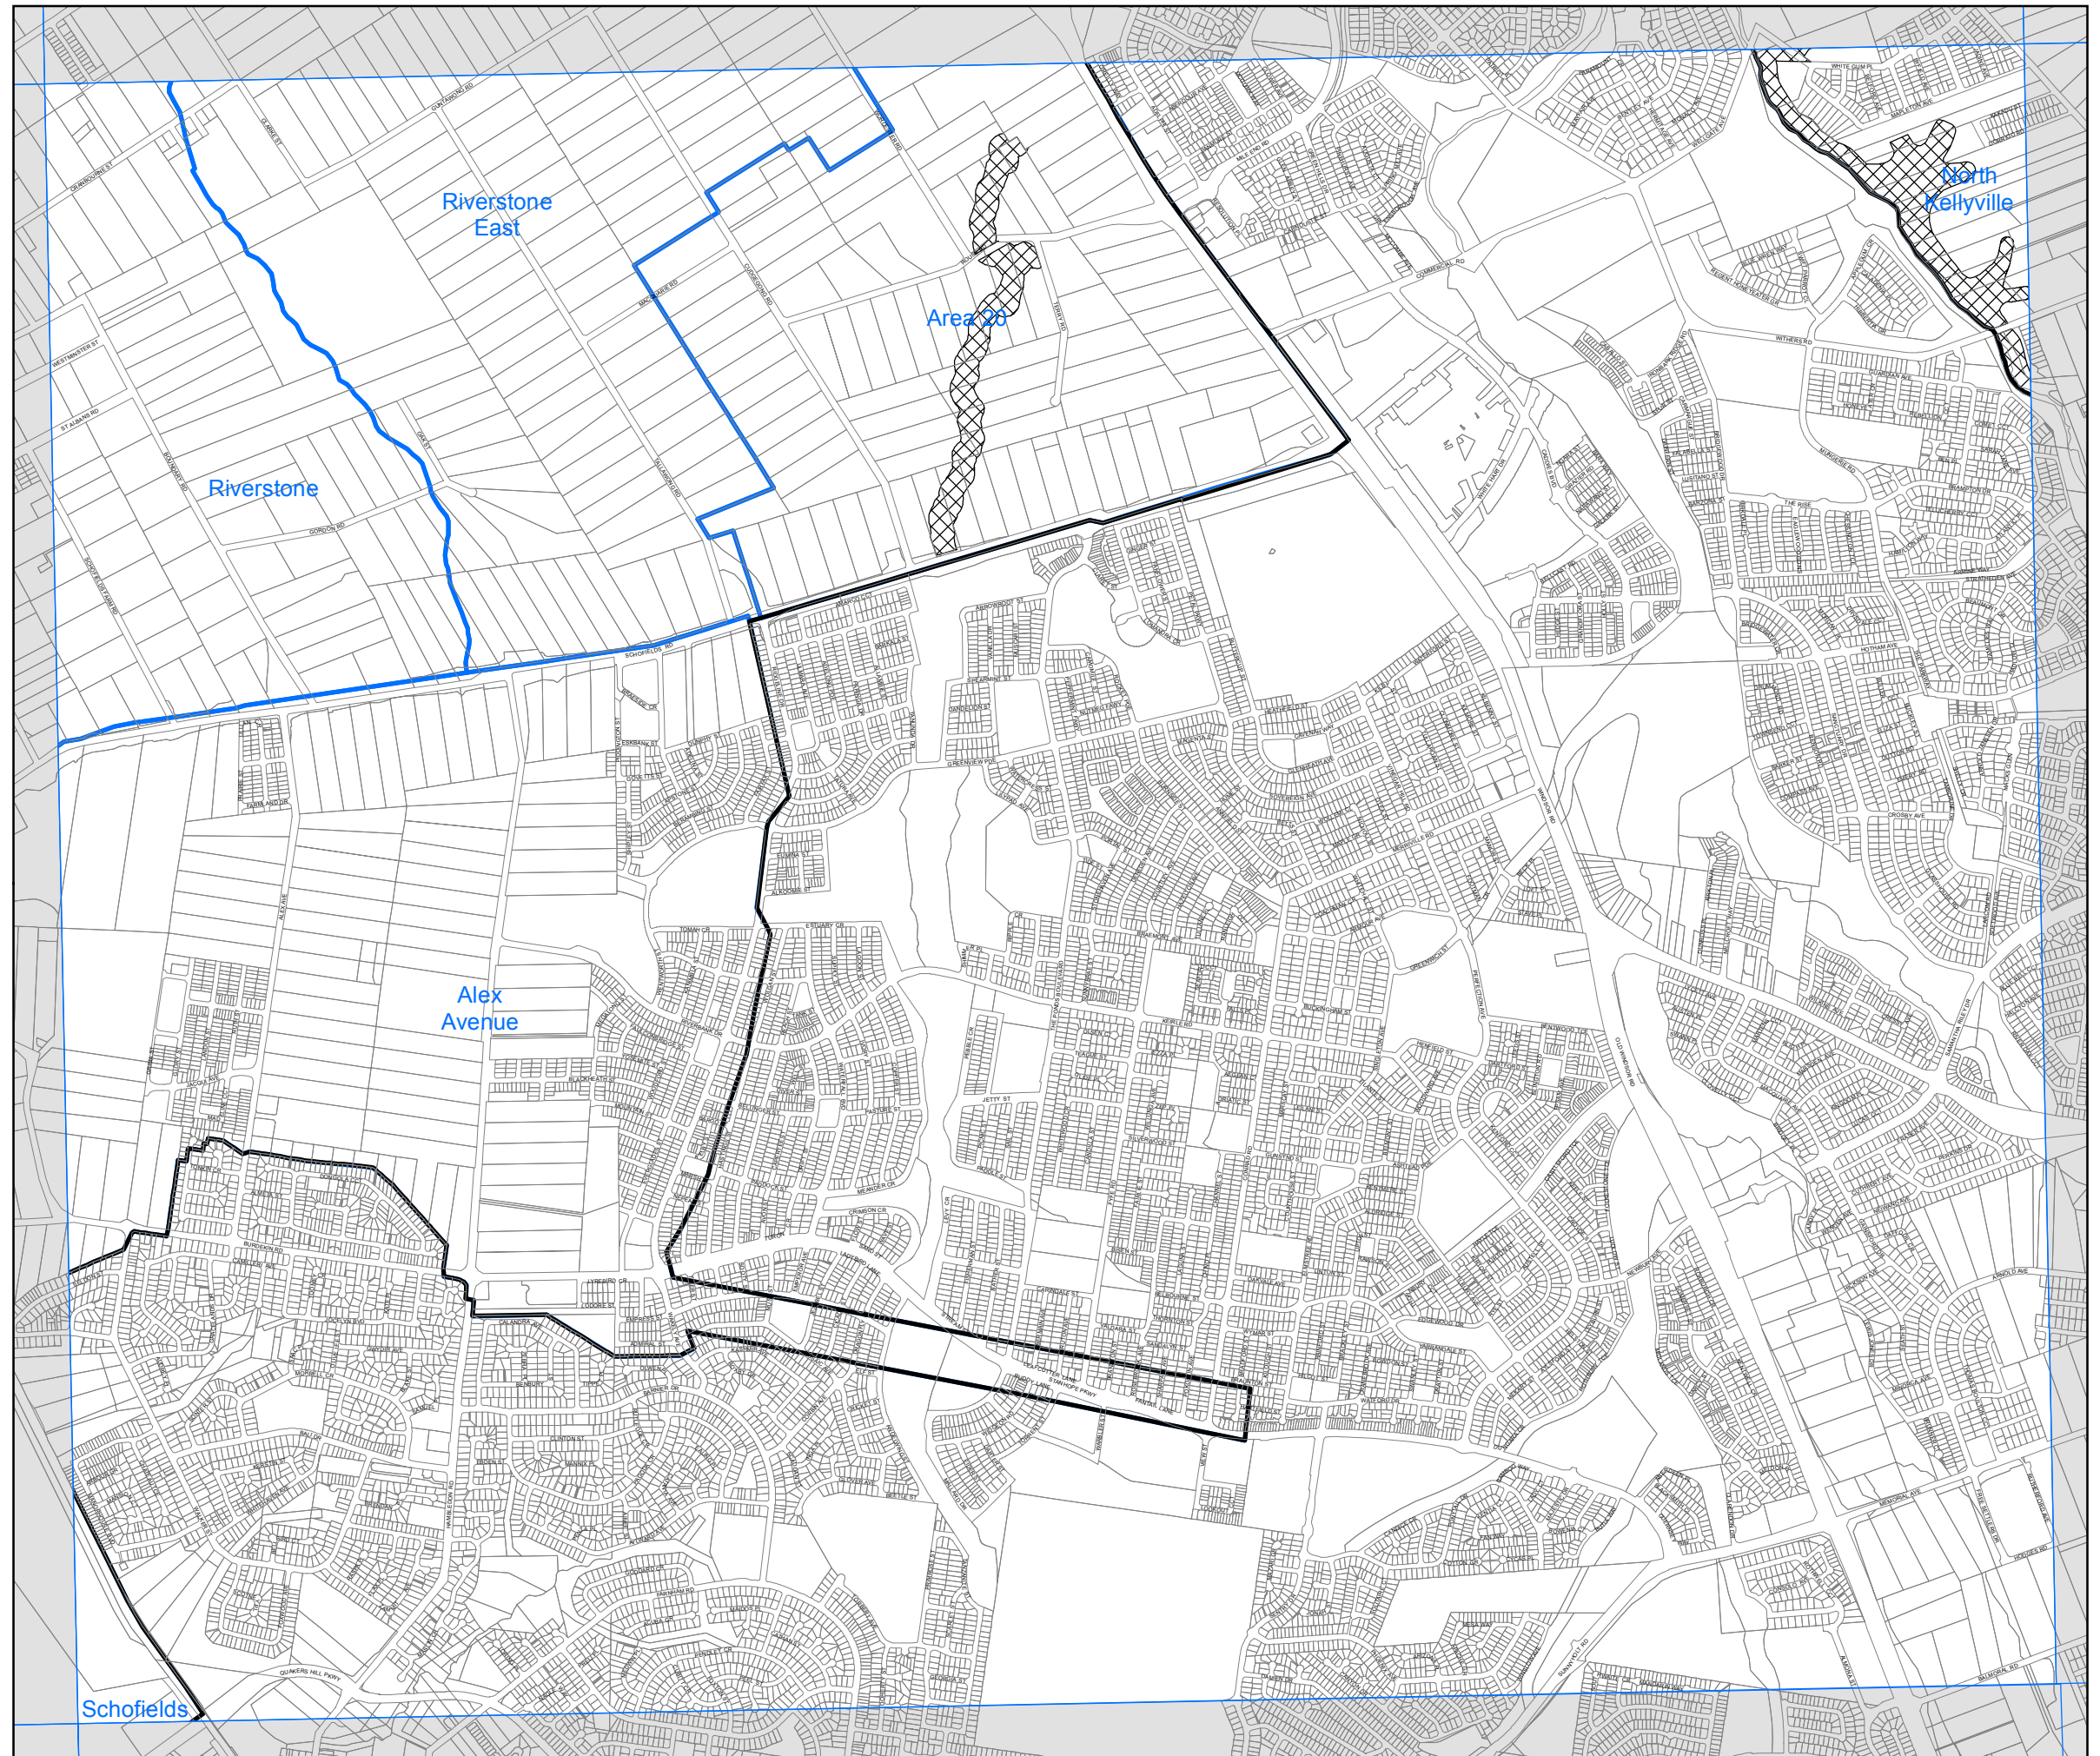

State Environmental Planning Policy (Sydney Region Growth Centres) 2006

North West Growth Centre
Riparian Protection Area Map
Sheet RPN_009

LEGEND

Riparian Area

 Riparian Protection Area

Growth Centre Boundaries

 North West Growth Centre Boundary

 North West Growth Centre Precinct Boundary

Cadastral

 Cadastral © 19/02/2015 NSW LPI

 Projection: GDA 1994 Zone 56 Scale: 1:20,000 @ A3