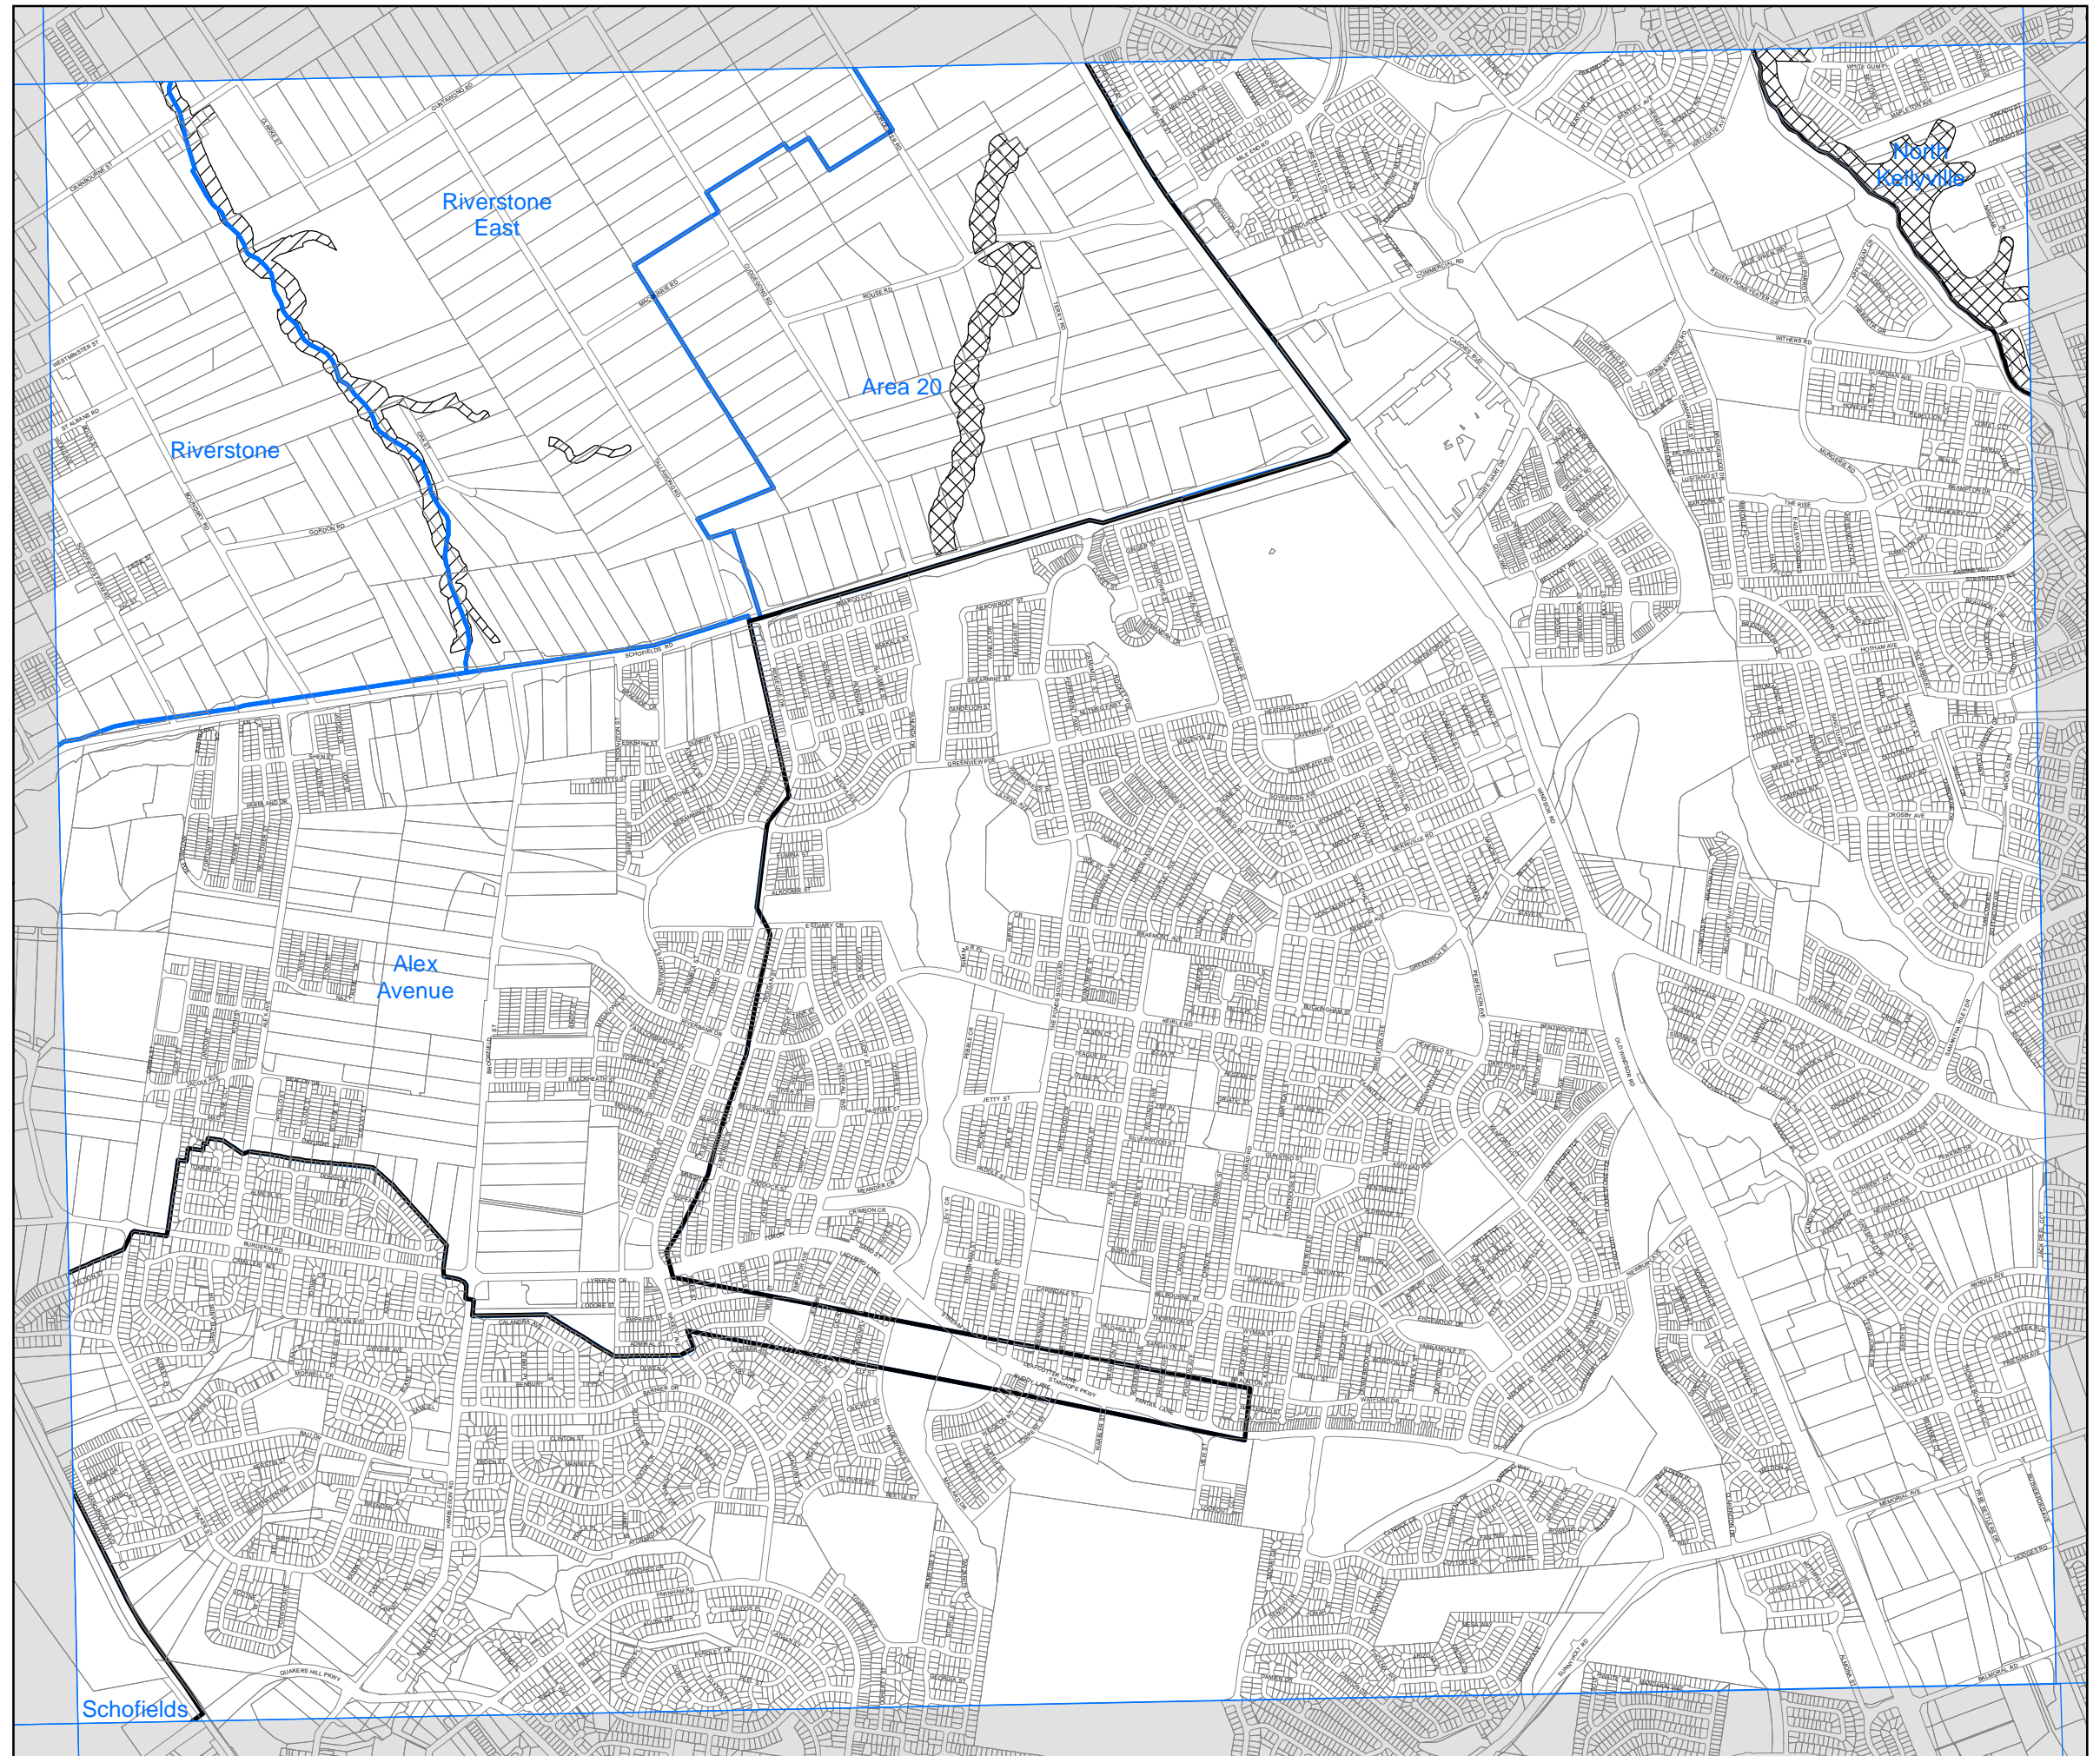

**State Environmental Planning
Policy (Sydney Region Growth
Centres) 2006**

North West Growth Centre
Riparian Protection Area Map
Sheet RPN_009

LEGEND

Riparian Area

 Riparian Protection Area

Growth Centre Boundaries

 North West Growth Centre Boundary

 North West Growth Centre Precinct Boundary

Cadastre

 Cadastre © 10/06/2016 NSW LPI

0 0.1 0.2 0.3 0.4 0.5 km

Projection: GDA 1994
Zone 56

Scale: 1:20,000 @ A3