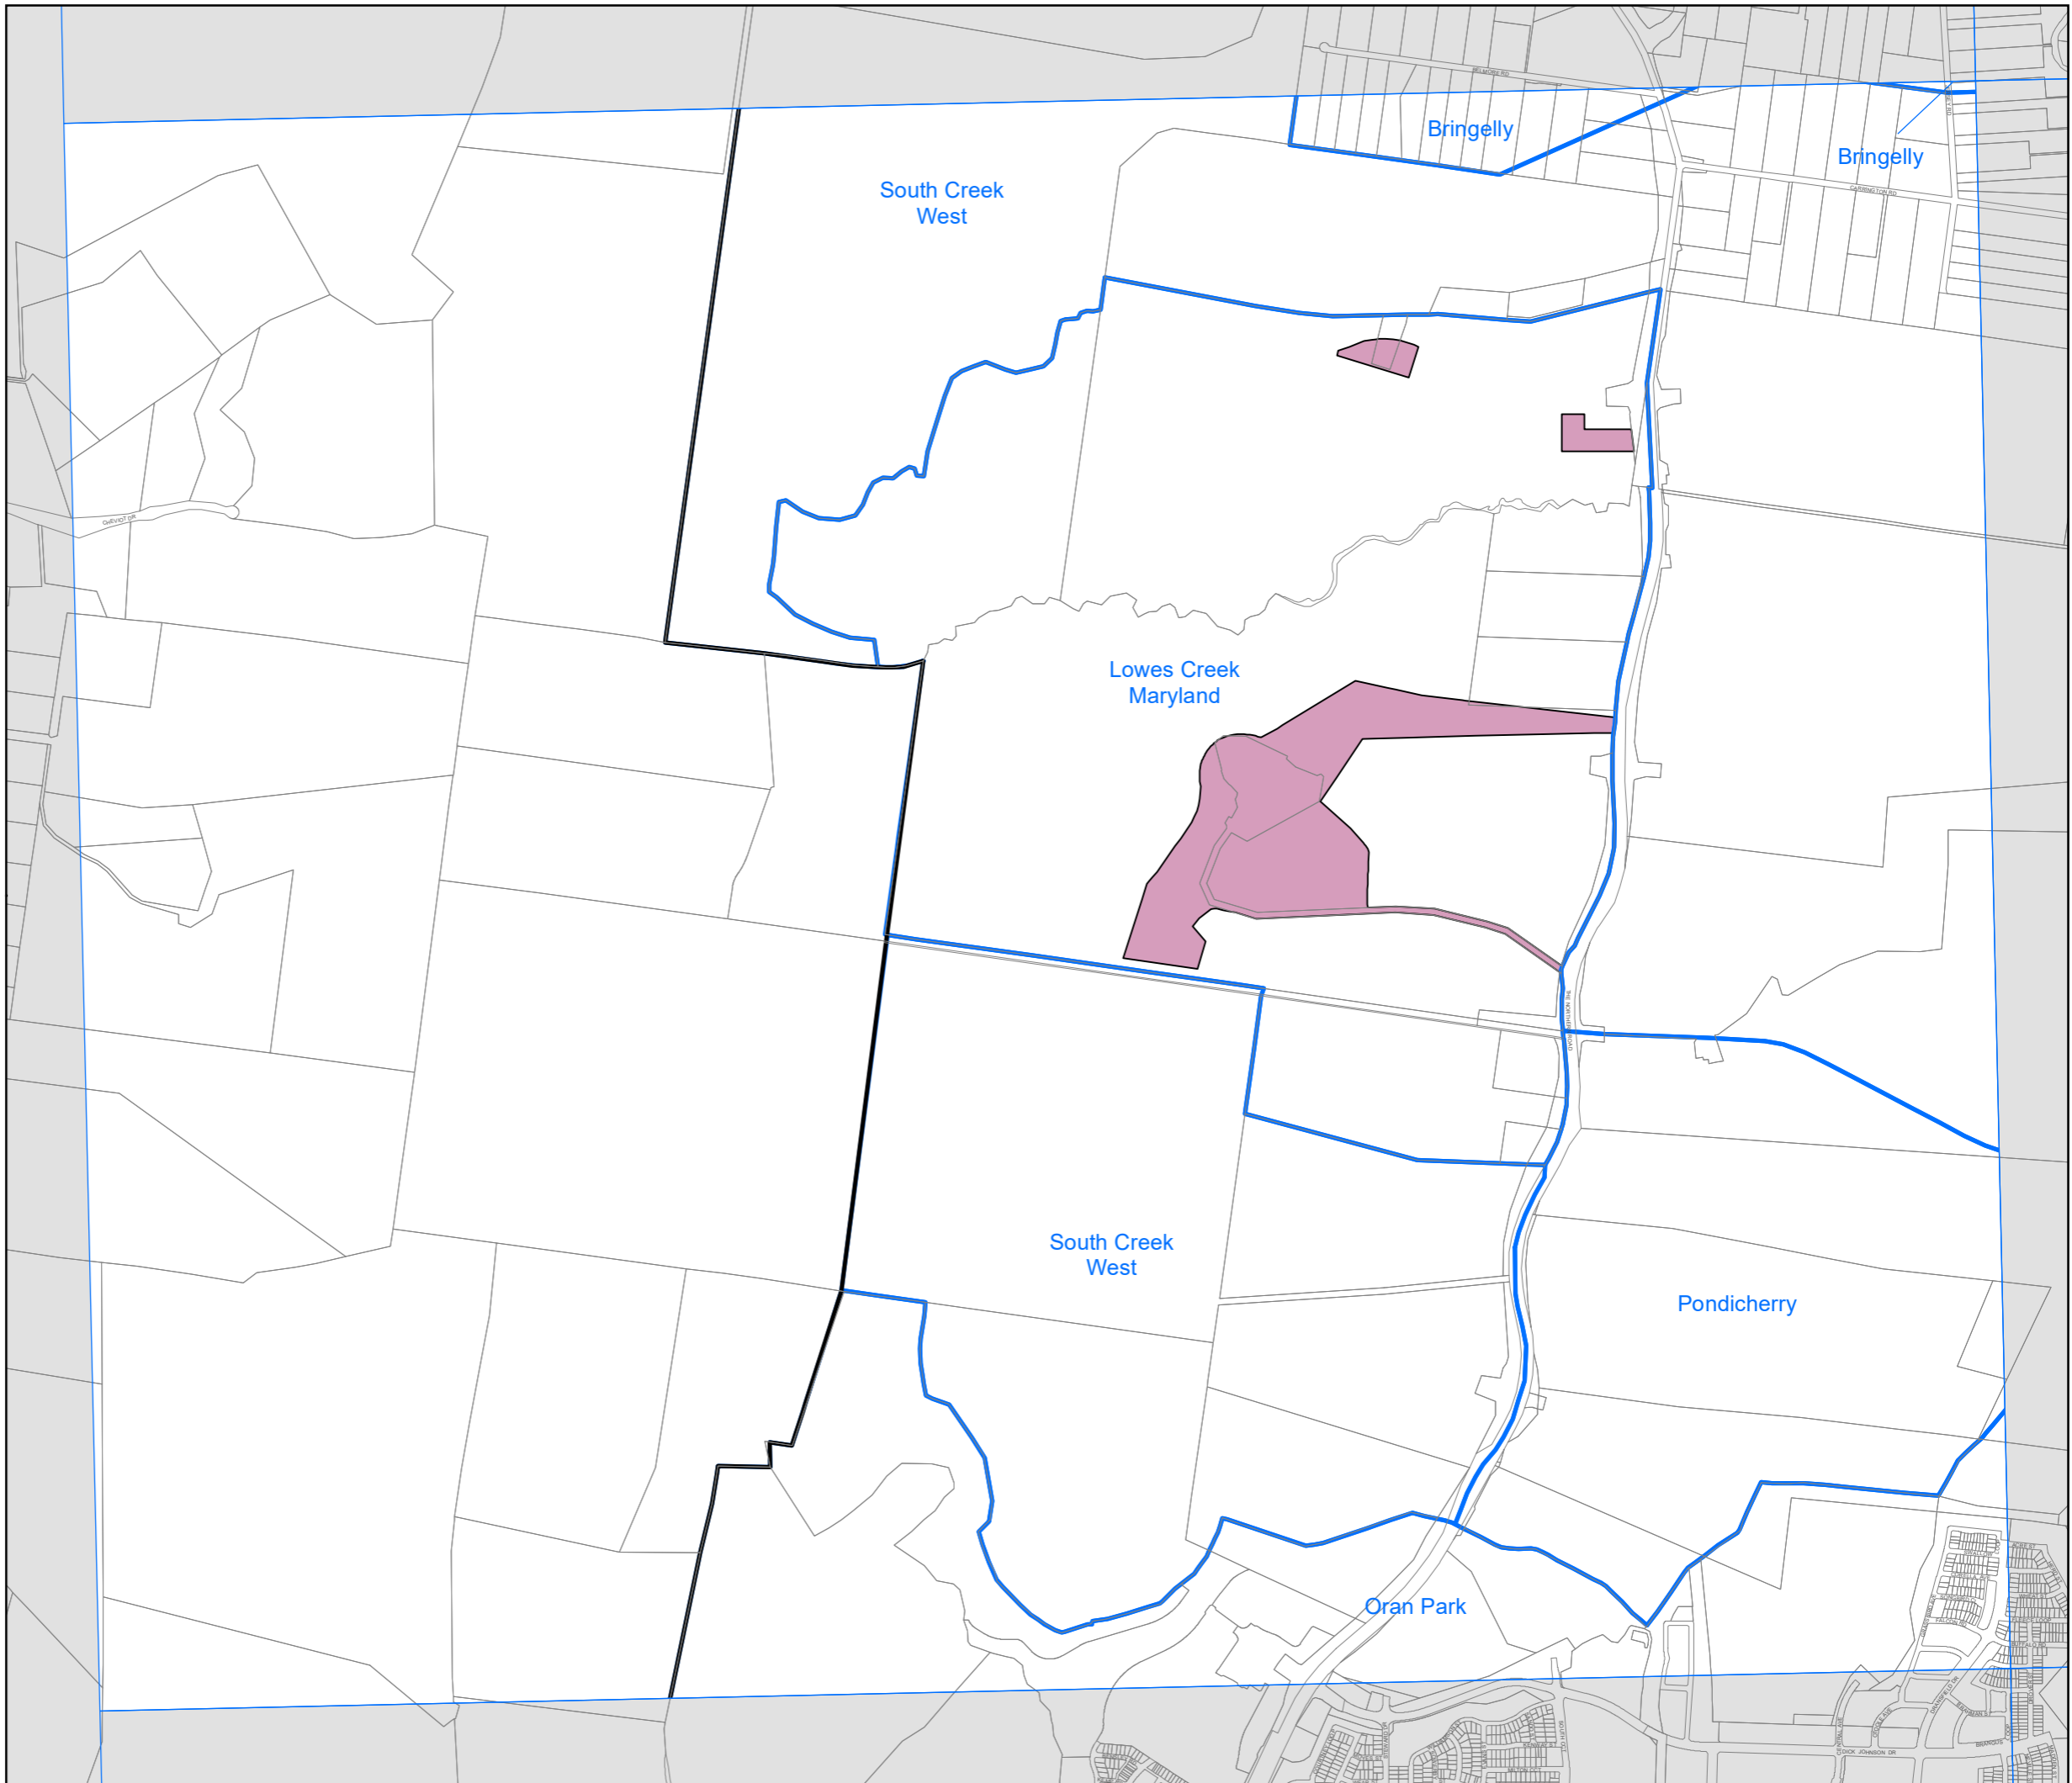

State Environmental Planning Policy (Sydney Region Growth Centres) 2006

South West Growth Centre Additional Permitted Uses Map - Sheet APU_003

Additional Permitted Use

Refer to Schedule 1 of Appendix 9 Camden Growth Centres Precinct Plan

Growth Centre Boundaries

South West Growth Centre Boundary

South West Growth Centre Precinct Boundary

Cadastral

Cadastral 24/06/2021 © Spatial Services

Projection: GDA 1994 MGA Zone 56 Scale: 1:20,000 @ A3