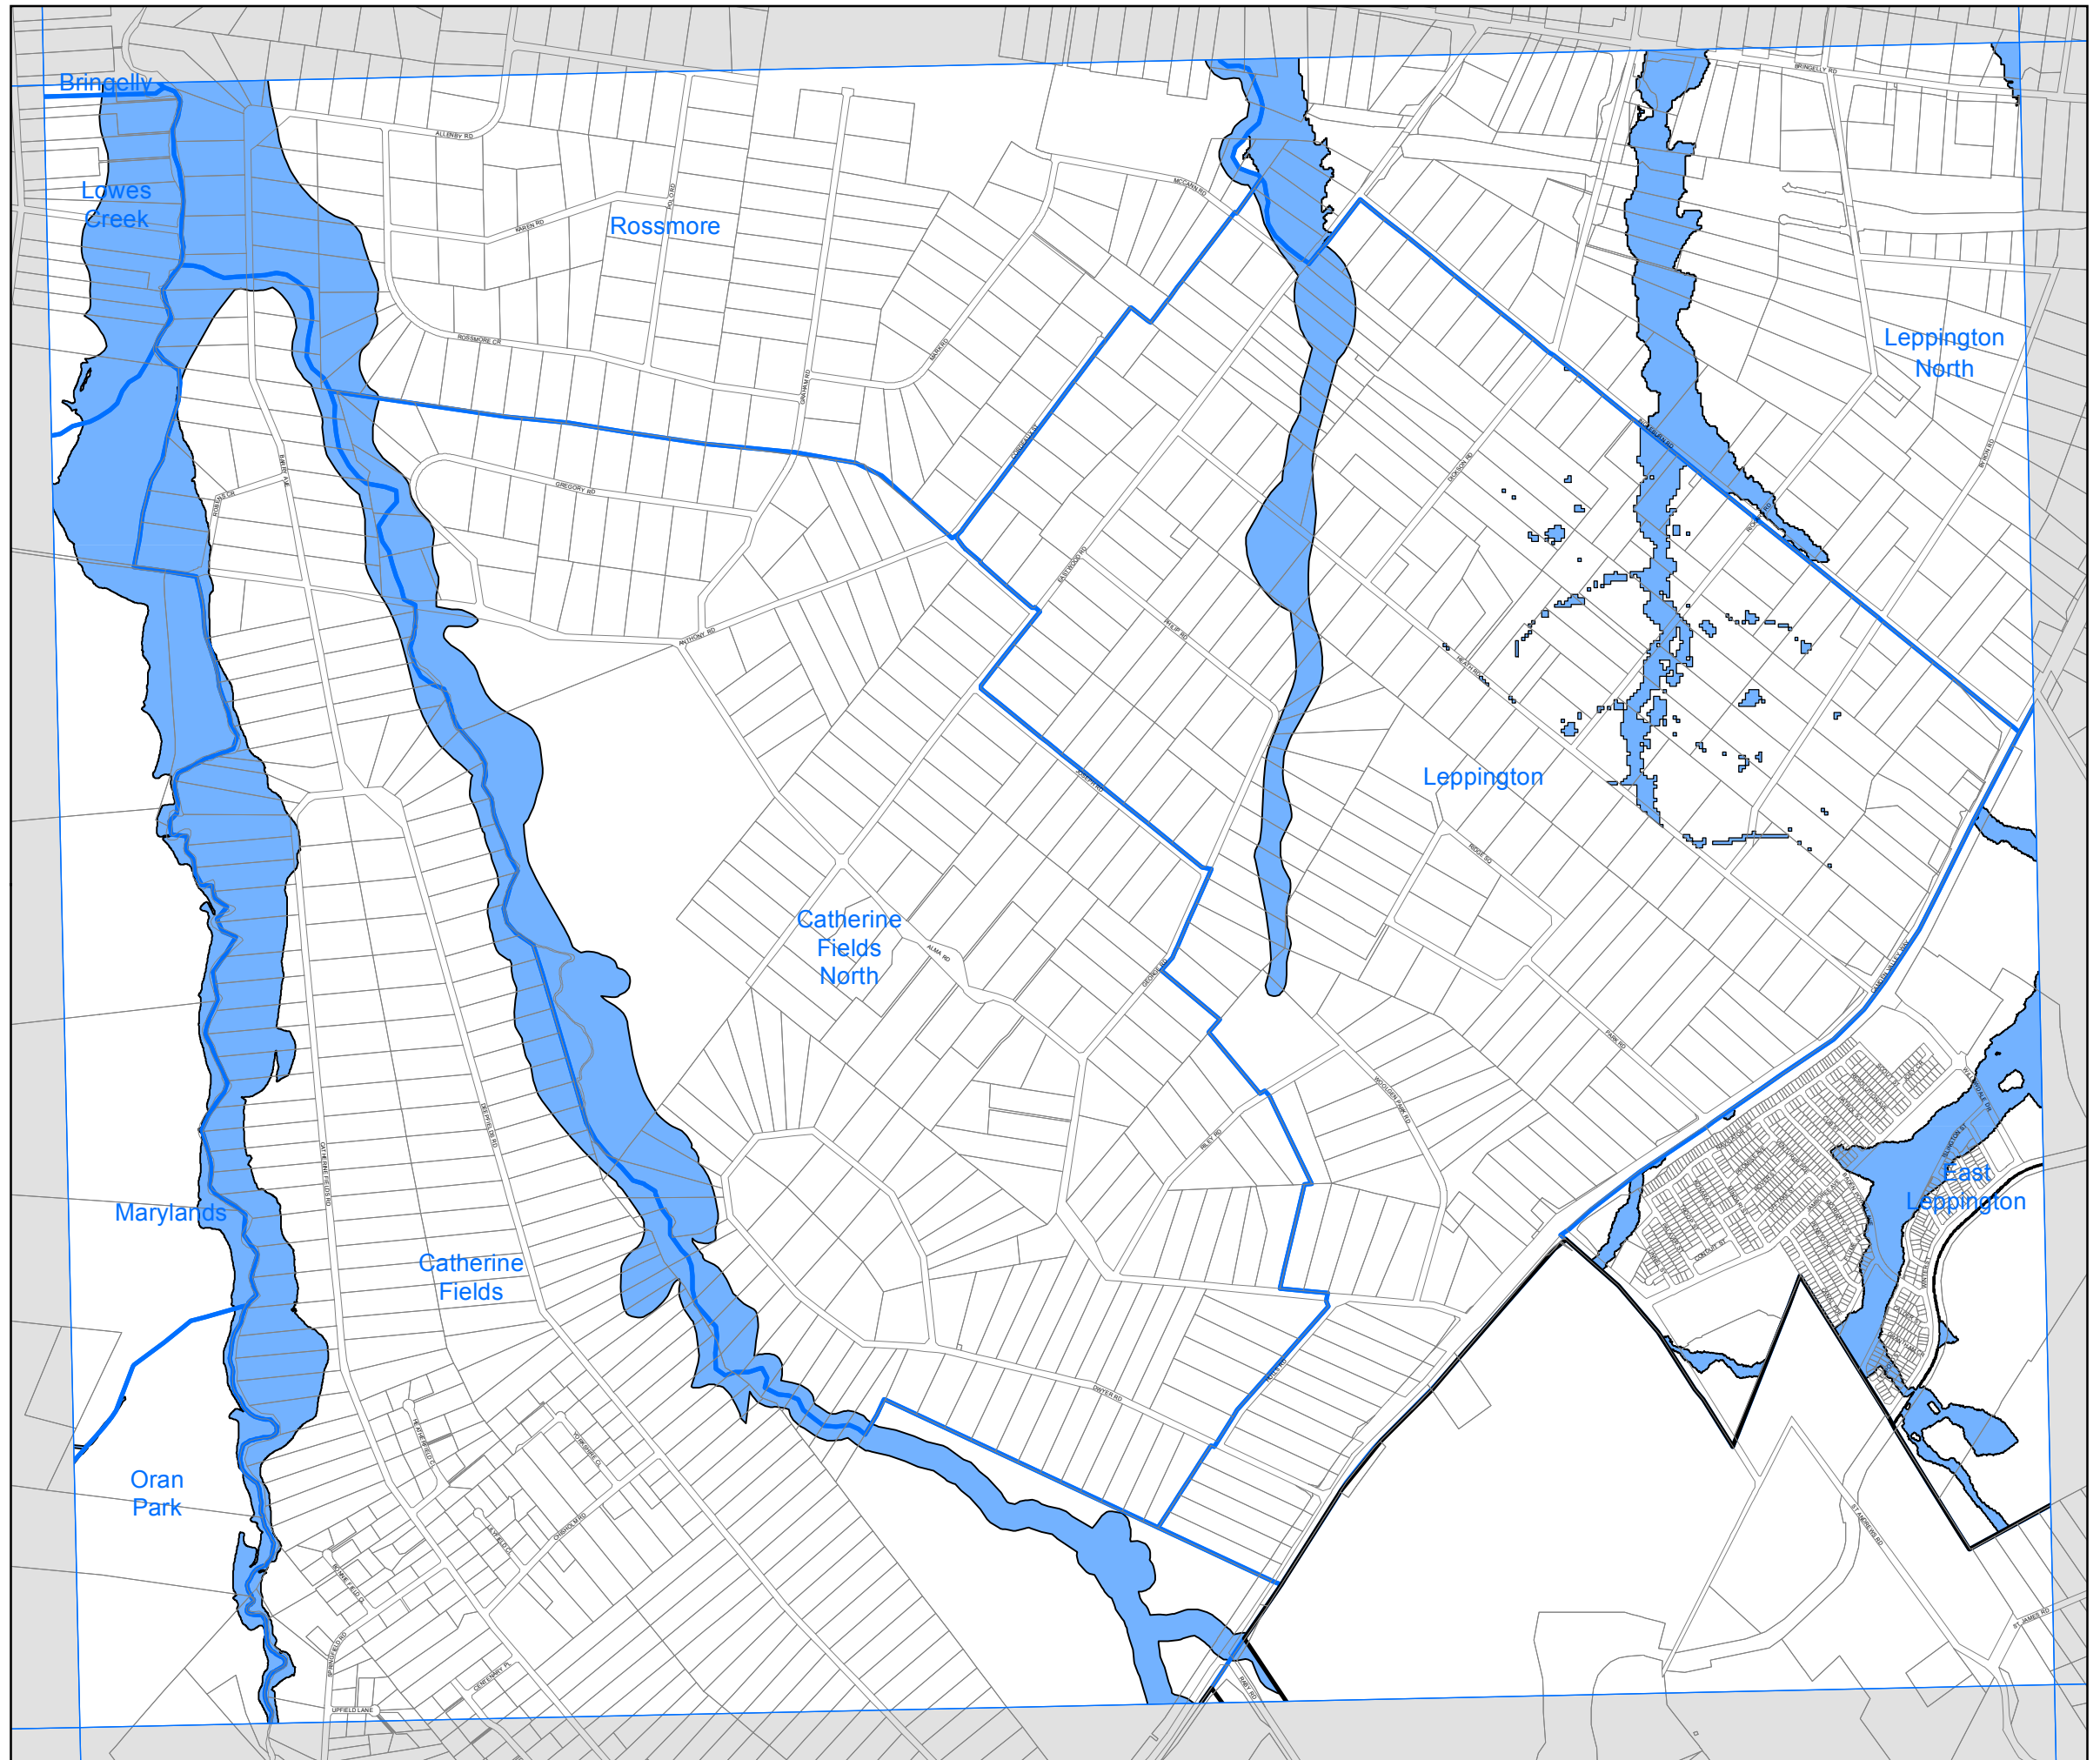

Planning & Environment

State Environmental Planning Policy (Sydney Region Growth Centres) 2006

South West Growth Centre
Development Control Map
Sheet DVC_008

LEGEND

Development Control Map

- Flood Prone and Major Creeks Land
- Transitional Land

Growth Centre Boundaries

- South West Growth Centre Boundary
- South West Growth Centre Precinct Boundary

Cadastre

- Cadastre © 28/08/2015 NSW LPI

0 0.1 0.2 0.3 0.4 0.5 km

Projection: GDA 1994 Zone 56 Scale: 1:20,000 @ A3

Map Identification Number: SEPP_SRGC_SW_DVC_008_020_20150828