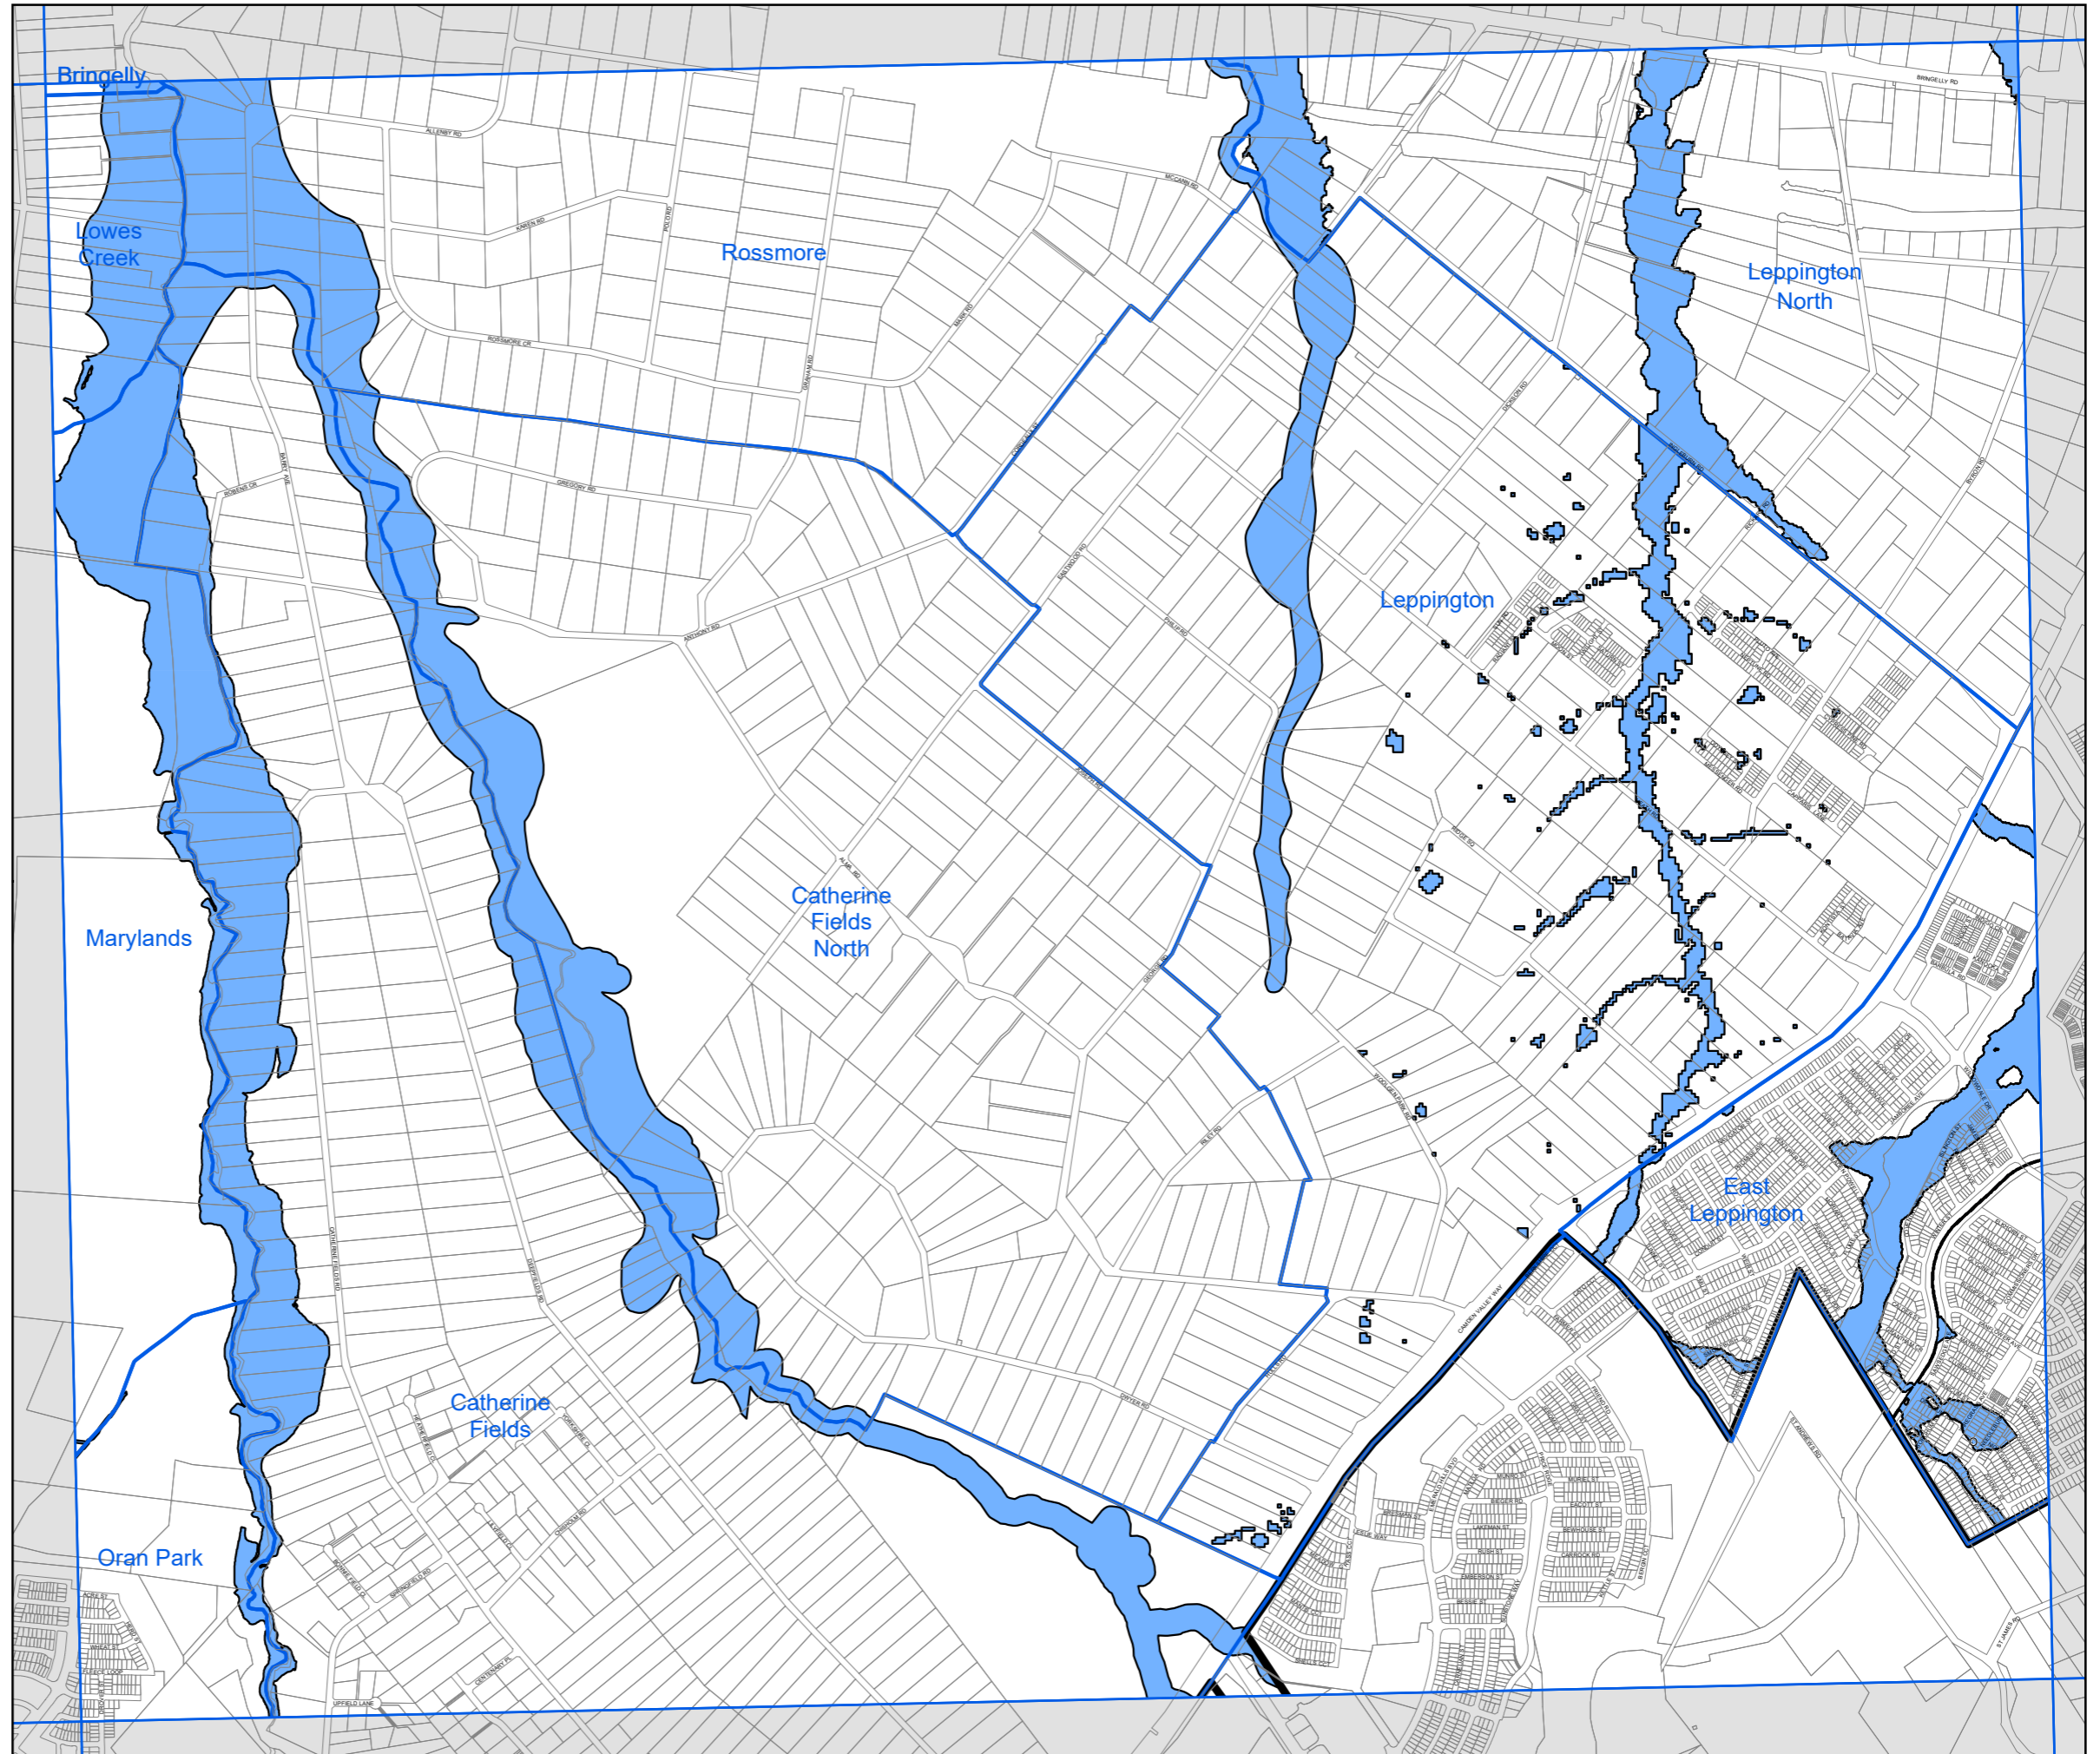

#### Development Control Map

- Flood Prone and Major Creeks Land
- Transitional Land

#### Growth Centre Boundaries

- South West Growth Centre Boundary
- South West Growth Centre Precinct Boundary

#### Cadastre

- Cadastre 17/06/2021 © Spatial Services

0 0.1 0.2 0.3 0.4 0.5 km

Projection: GDA 1994  
MGA Zone 56 Scale: 1:20,000 @ A3

Map Identification Number: SEPP\_SRGC\_SW\_DVC\_008\_020\_20210617