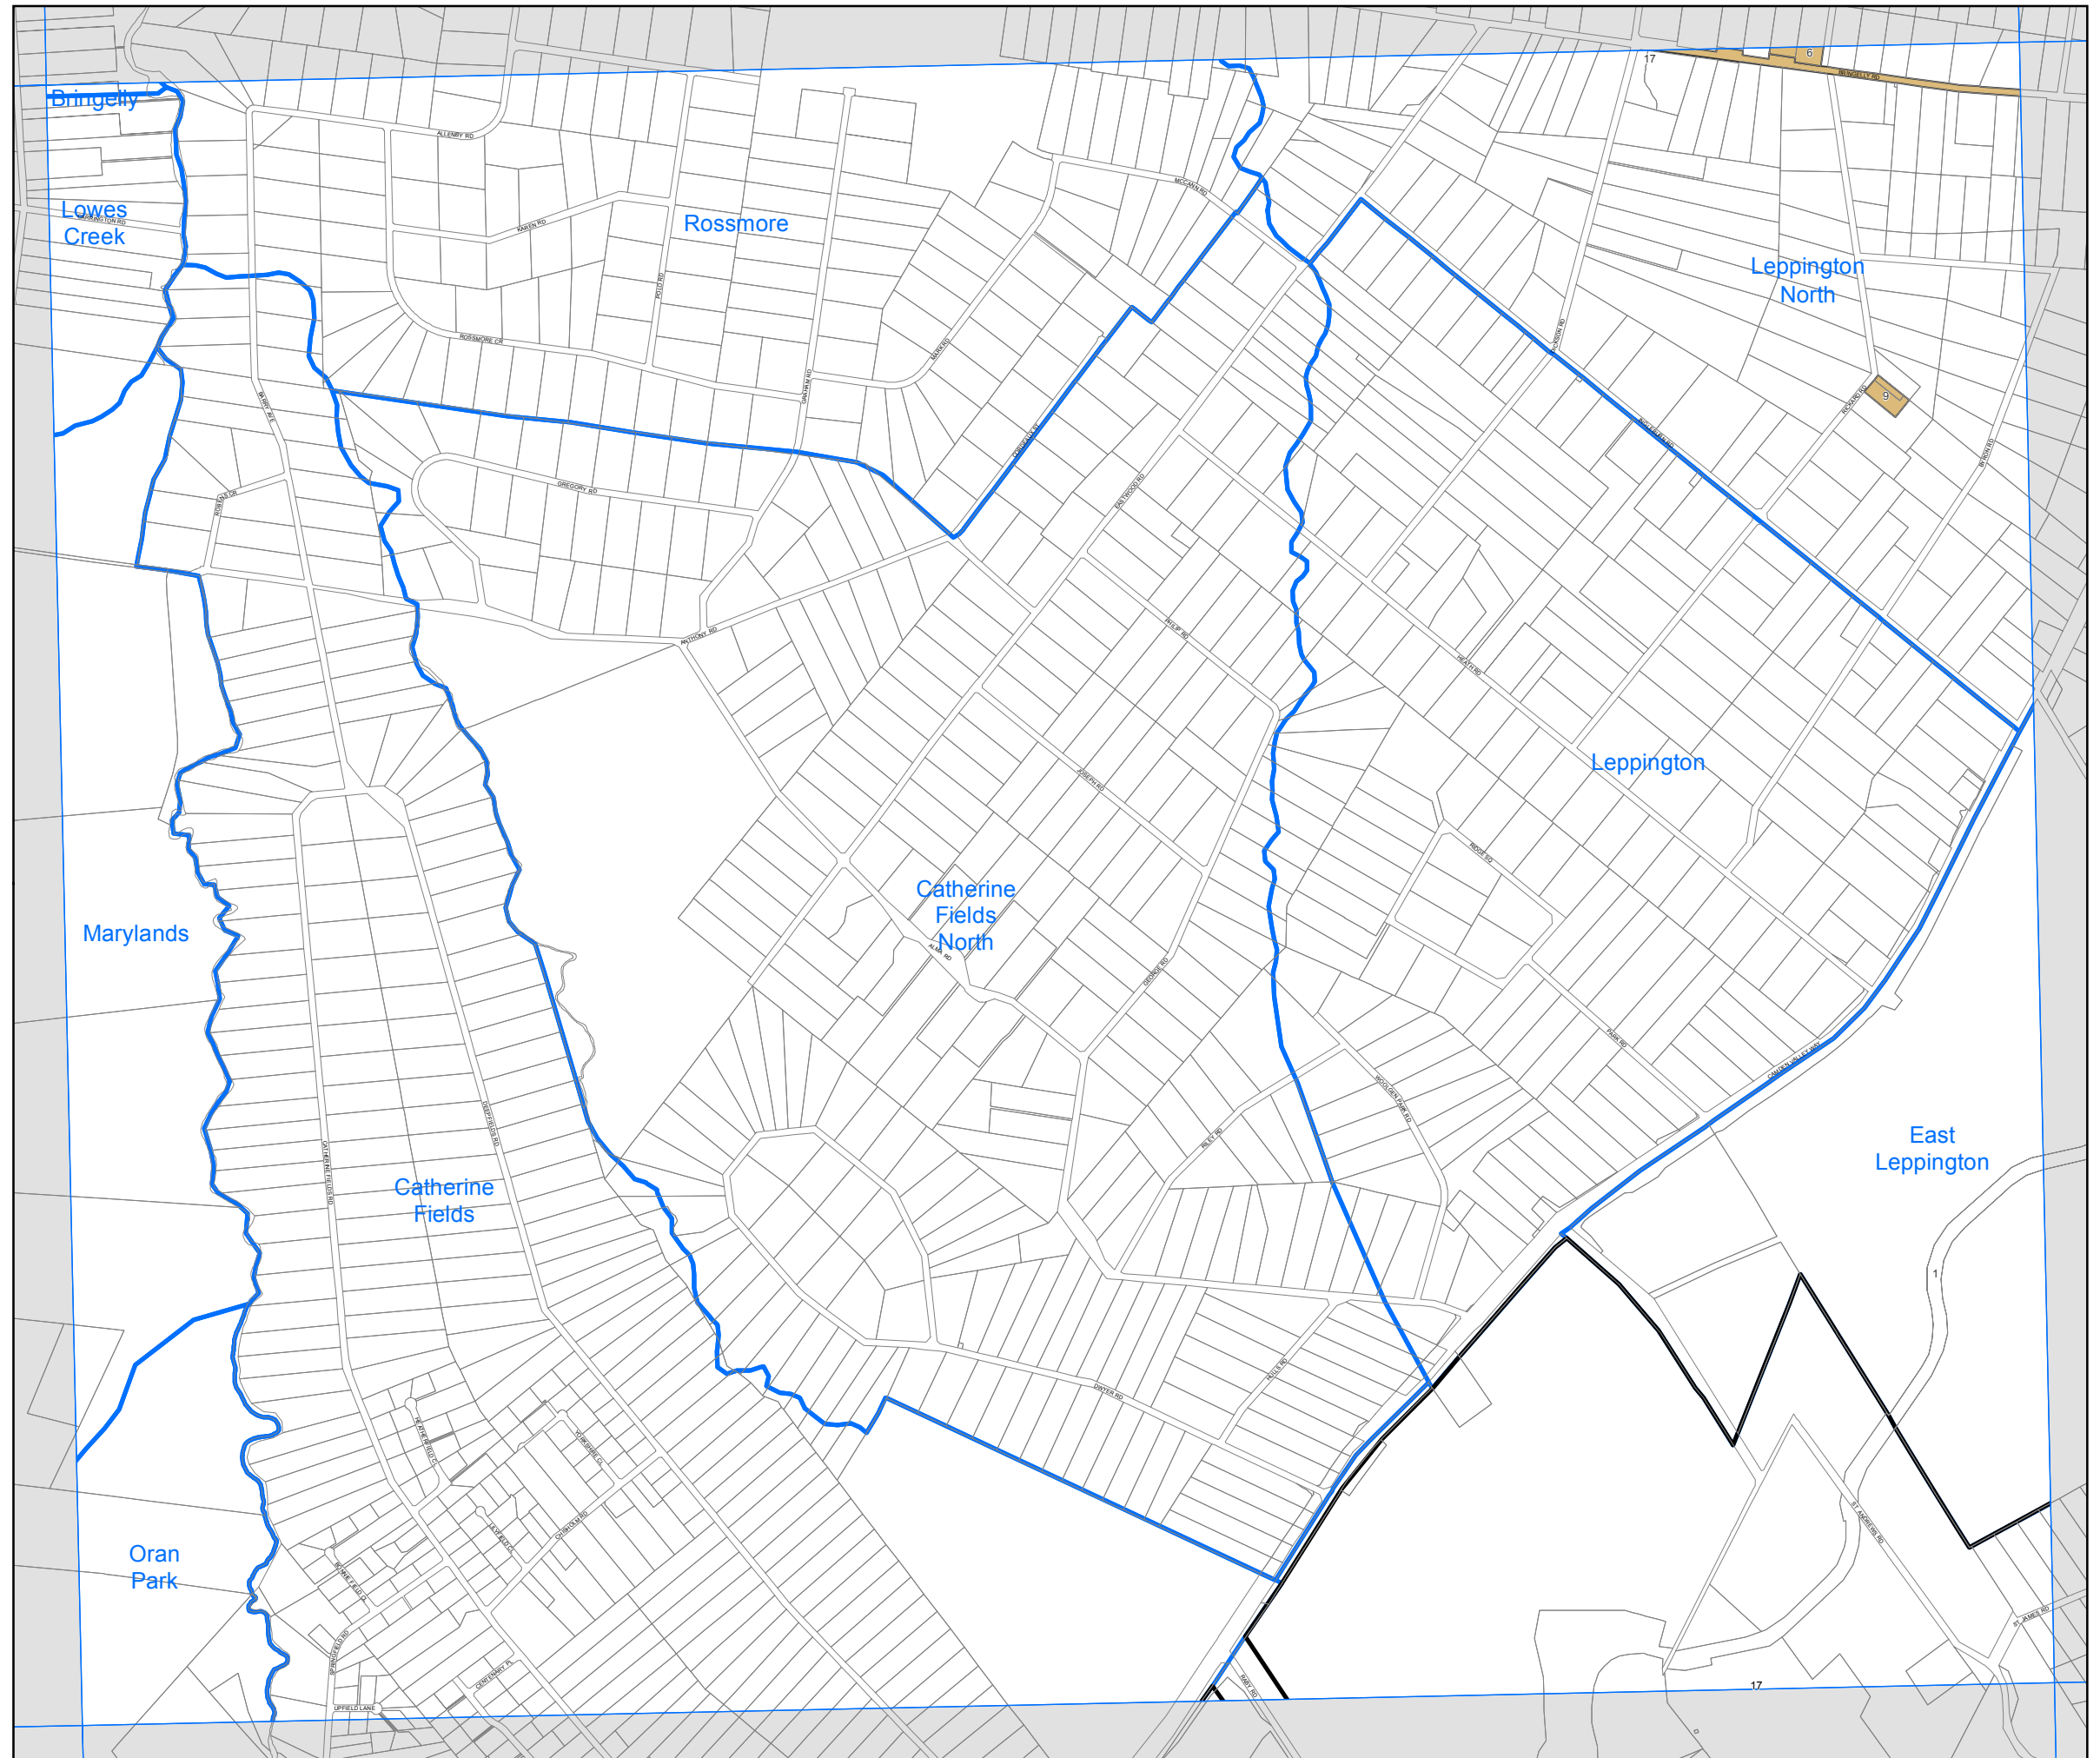

Planning & Infrastructure

State Environmental Planning Policy (Sydney Region Growth Centres) 2006

South West Growth Centre
Heritage Map
Sheet HER_008

LEGEND

Heritage

-  Item - General
-  Item - Archaeological
-  Heritage Conservation Area

Growth Centre Boundaries

-  South West Growth Centre Boundary
-  South West Growth Centre Precinct Boundary

Cadastral

-  Cadastral © 22/01/2013 NSW LPI

0 0.1 0.2 0.3 0.4 0.5 km

Projection: GDA 1994 Zone 56 Scale: 1:20,000 @ A3

Map Identification Number: SEPP_SRGC_SW_HER_008_020_20130122