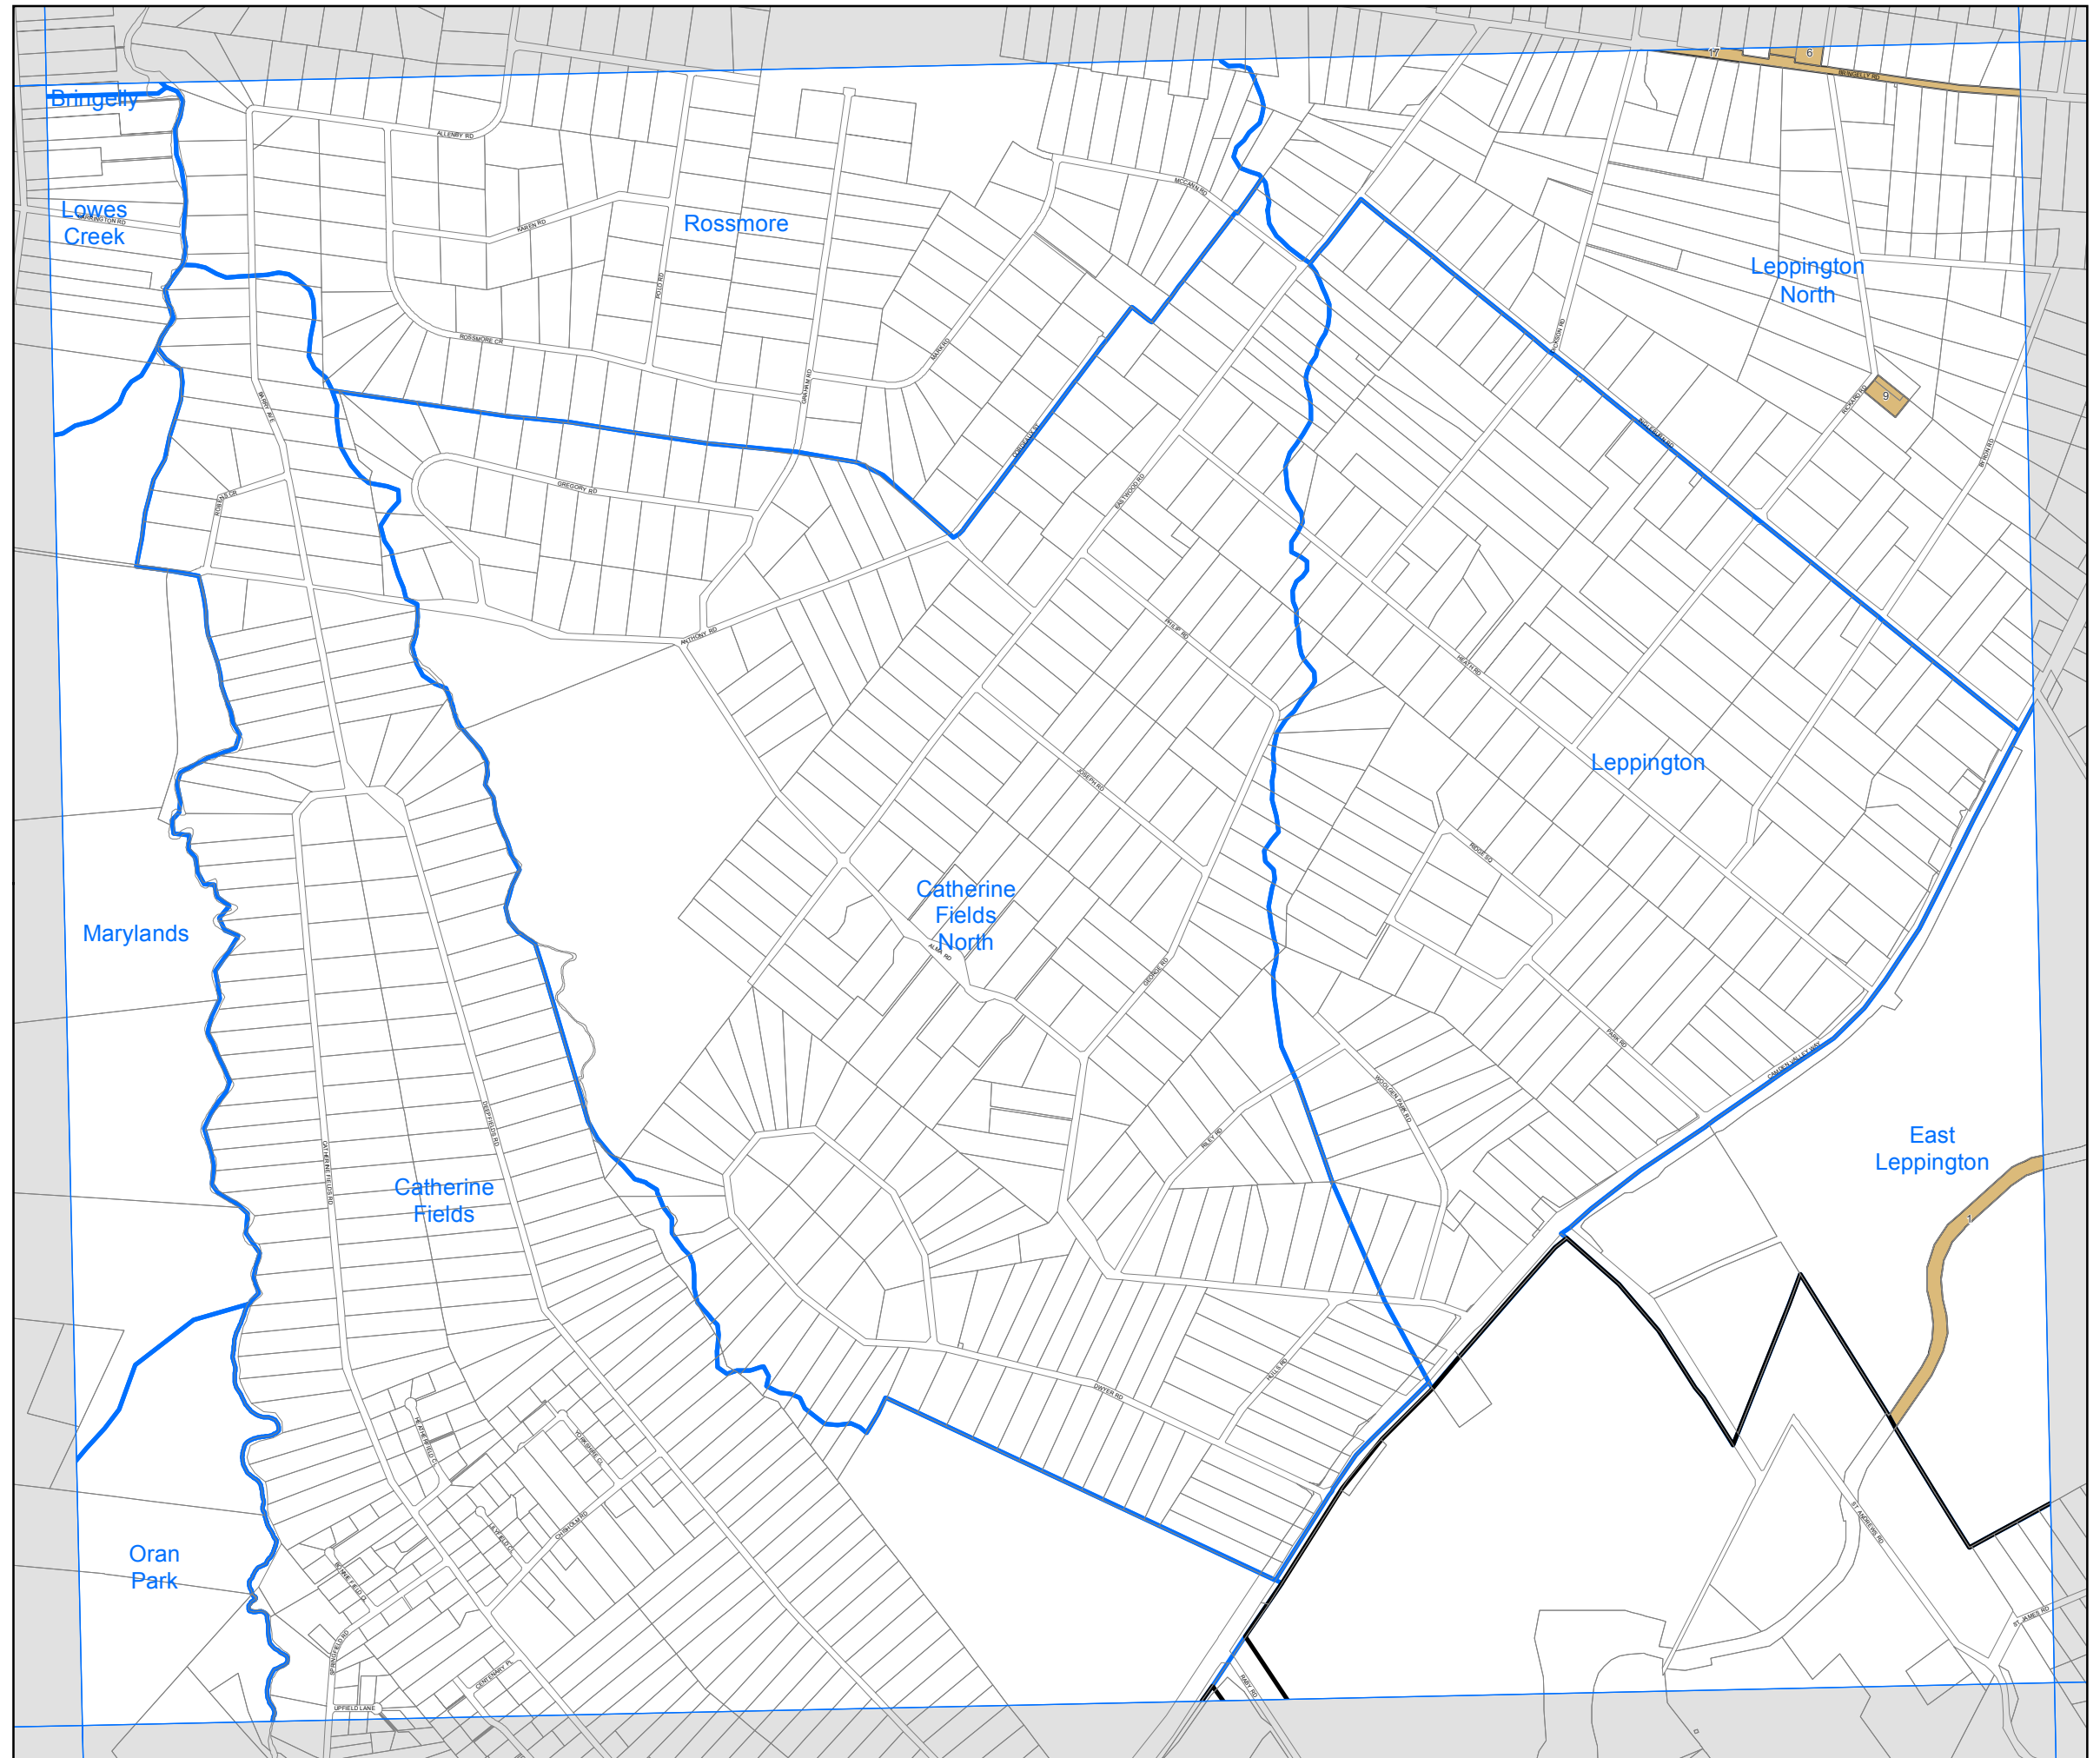

Planning & Infrastructure

State Environmental Planning Policy (Sydney Region Growth Centres) 2006

South West Growth Centre
Heritage Map
Sheet HER_008

LEGEND

Heritage

-  Item - General
-  Item - Archaeological
-  Heritage Conservation Area

Growth Centre Boundaries

-  South West Growth Centre Boundary
-  South West Growth Centre Precinct Boundary

Cadastral

-  Cadastral © 15/02/2013 NSW LPI

0 0.1 0.2 0.3 0.4 0.5 km

Projection: GDA 1994 Zone 56 Scale: 1:20,000 @ A3

Map Identification Number: SEPP_SRGC_SW_HER_008_020_20130215