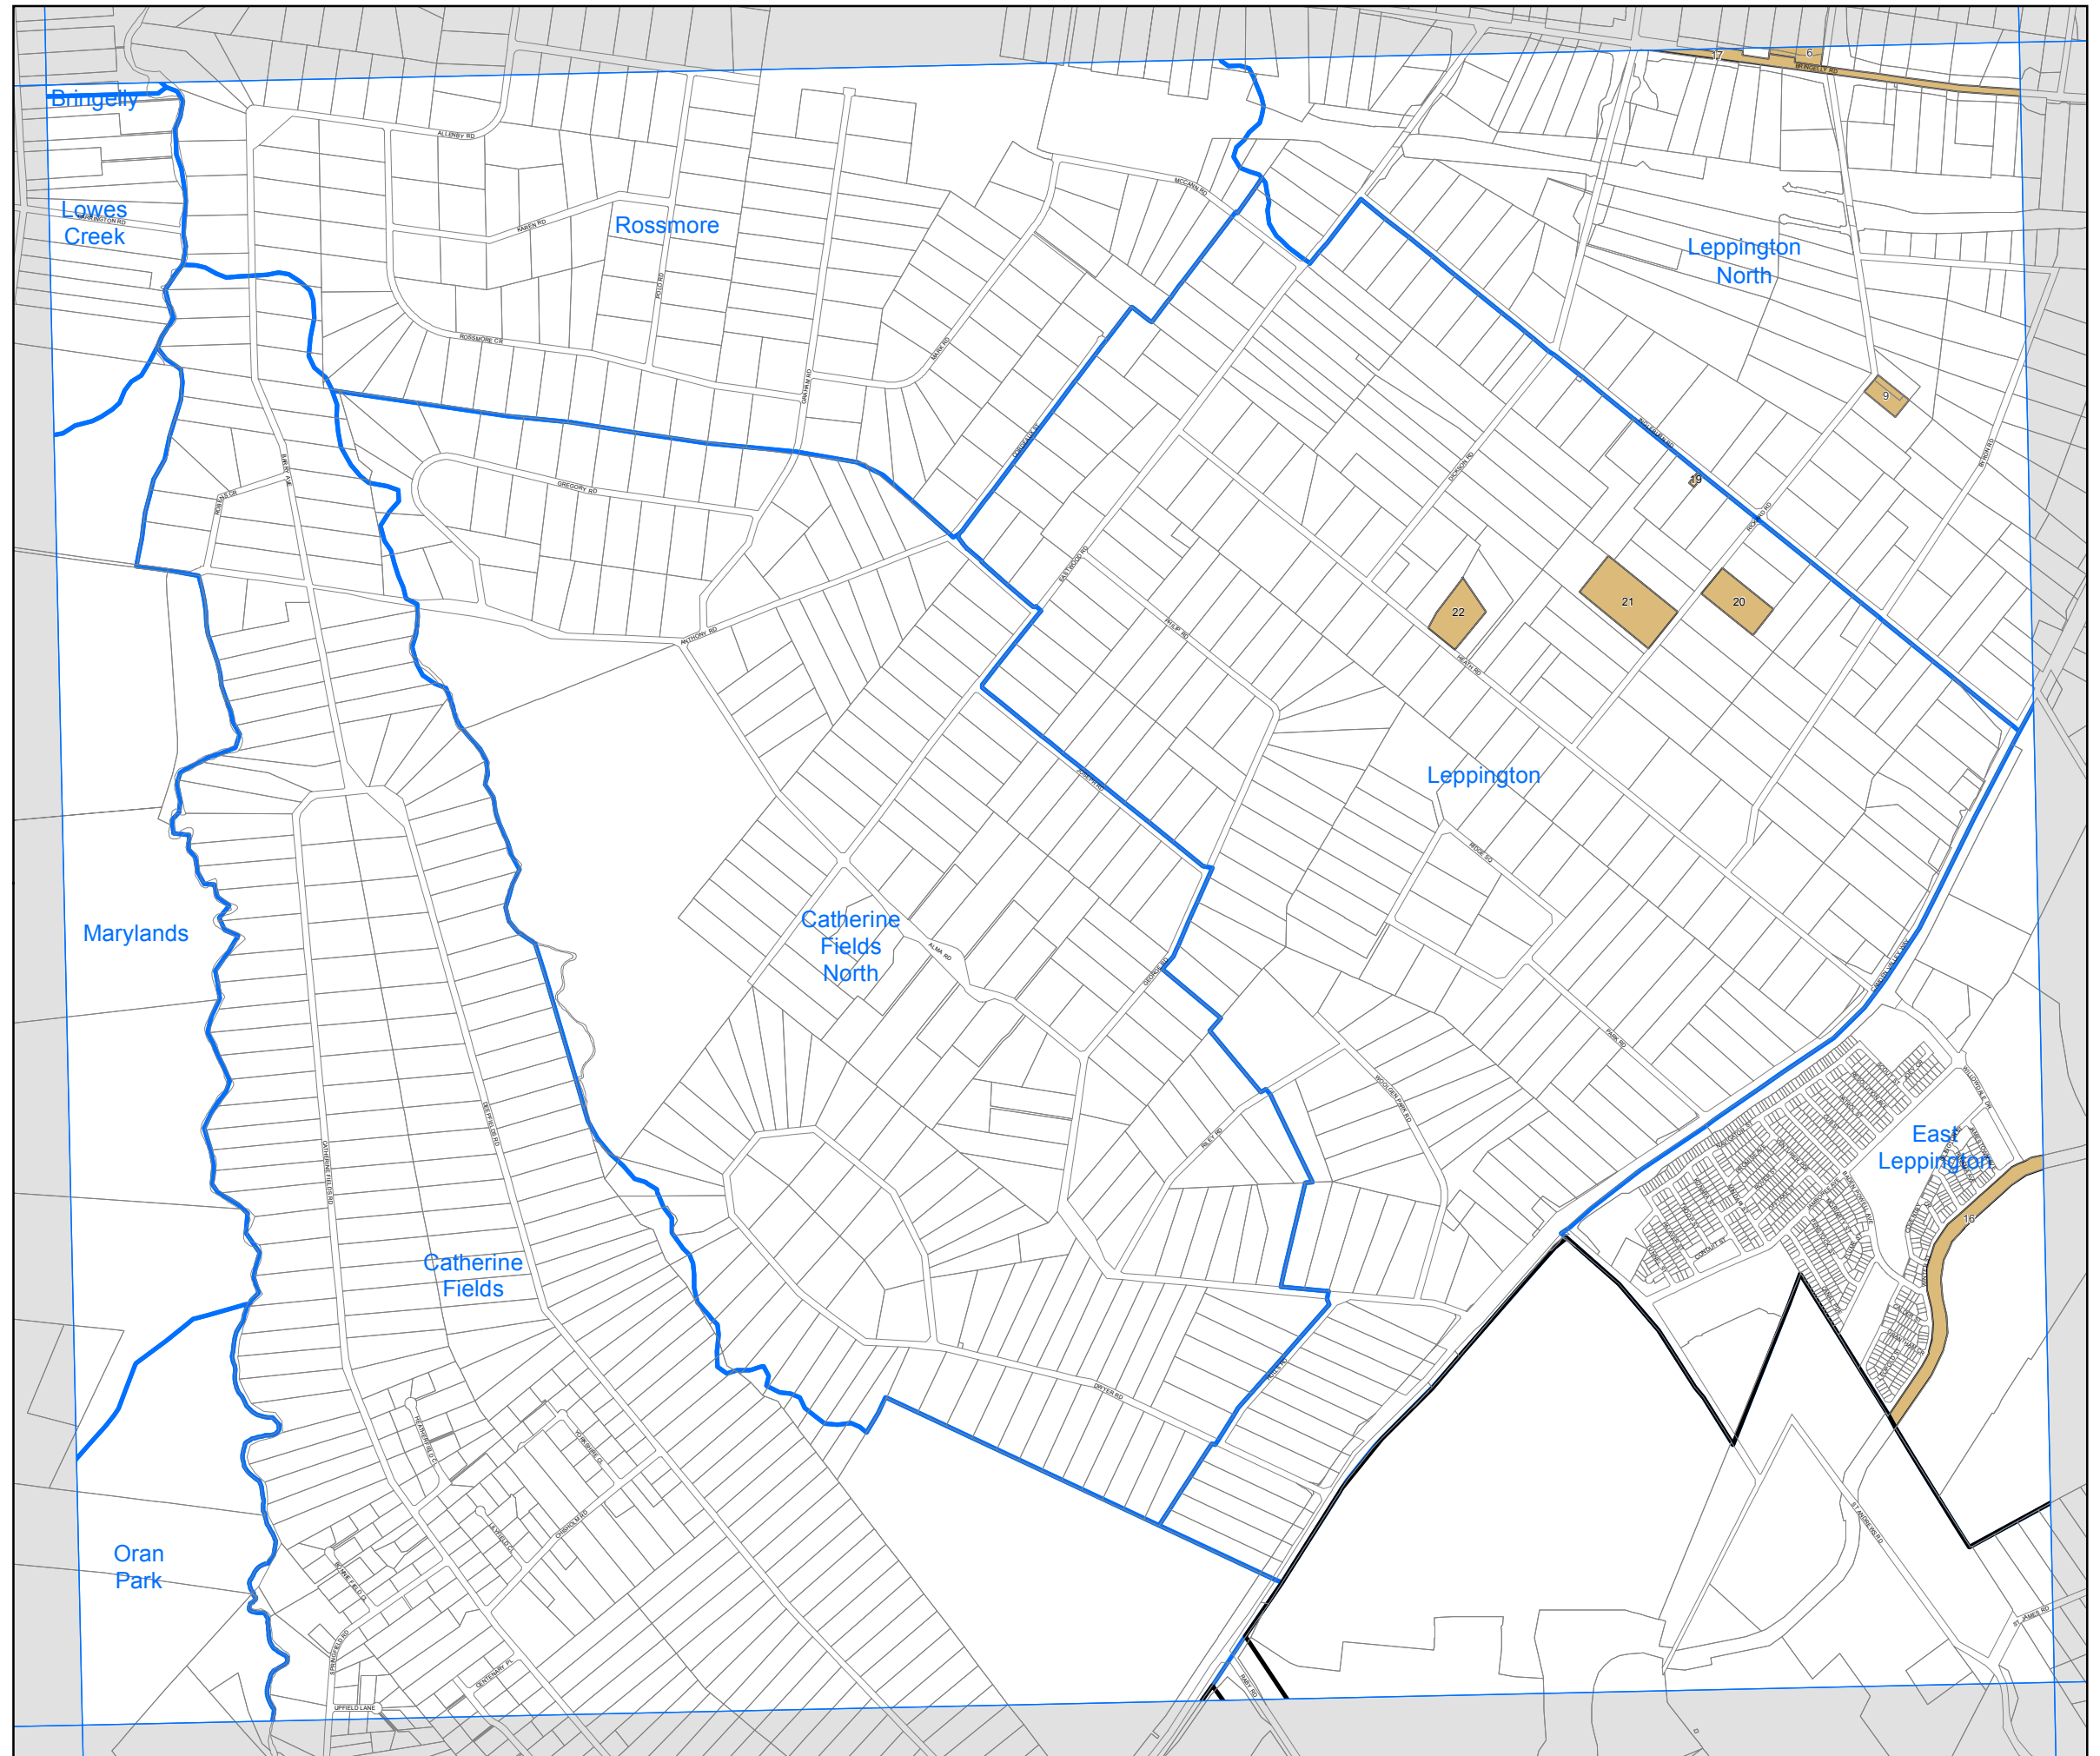

**State Environmental Planning Policy (Sydney Region Growth Centres) 2006**

South West Growth Centre  
Heritage Map  
Sheet HER\_008

**LEGEND**

**Heritage**

-  Item - General
-  Item - Archaeological
-  Heritage Conservation Area

**Growth Centre Boundaries**

-  South West Growth Centre Boundary
-  South West Growth Centre Precinct Boundary

**Cadastre**

-  Cadastre © 22/02/2016 NSW LPI

0 0.1 0.2 0.3 0.4 0.5 km

Projection: GDA 1994 Zone 56 Scale: 1:20,000 @ A3