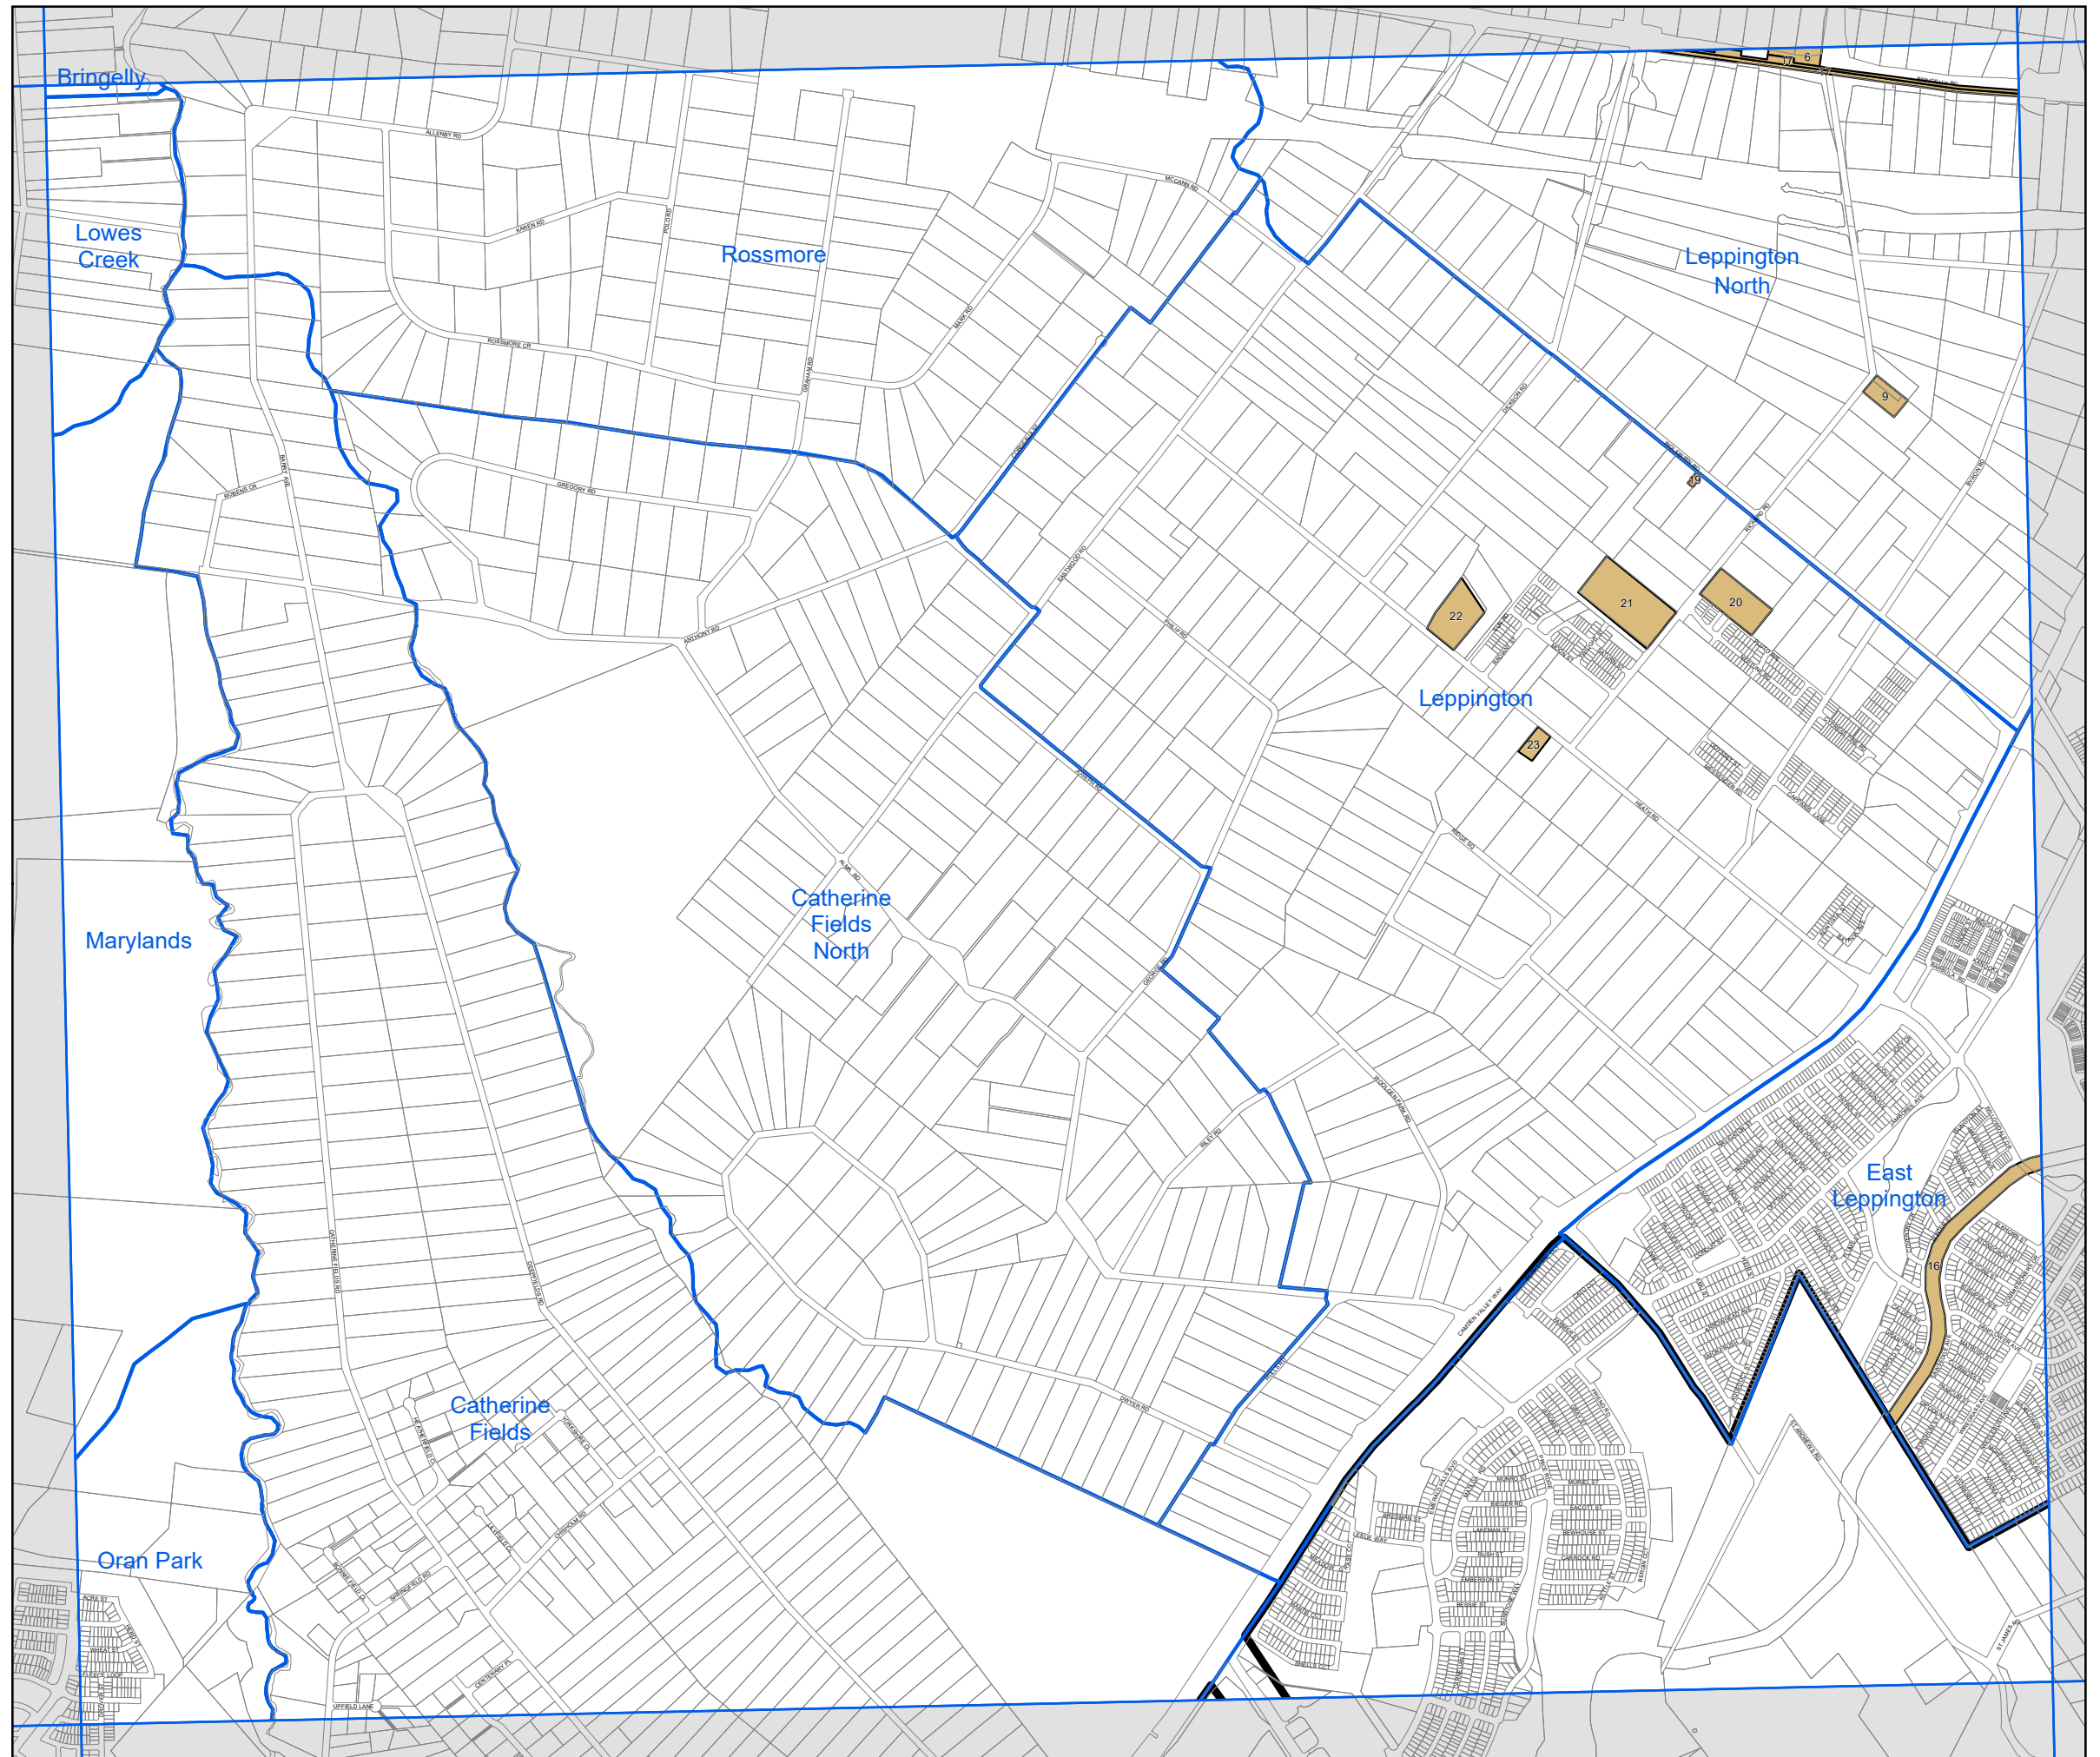

### Heritage

-  Item - General
-  Item - Archaeological
-  Heritage Conservation Area

### Growth Centre Boundaries

-  South West Growth Centre Boundary
-  South West Growth Centre Precinct Boundary

### Cadastre

-  Cadastre 17/06/2021 © Spatial Services

0 0.1 0.2 0.3 0.4 0.5 km

Projection: GDA 1994  
MGA Zone 56 Scale: 1:20,000 @ A3

Map Identification Number: SEPP\_SRGC\_SW\_HER\_008\_020\_20210617