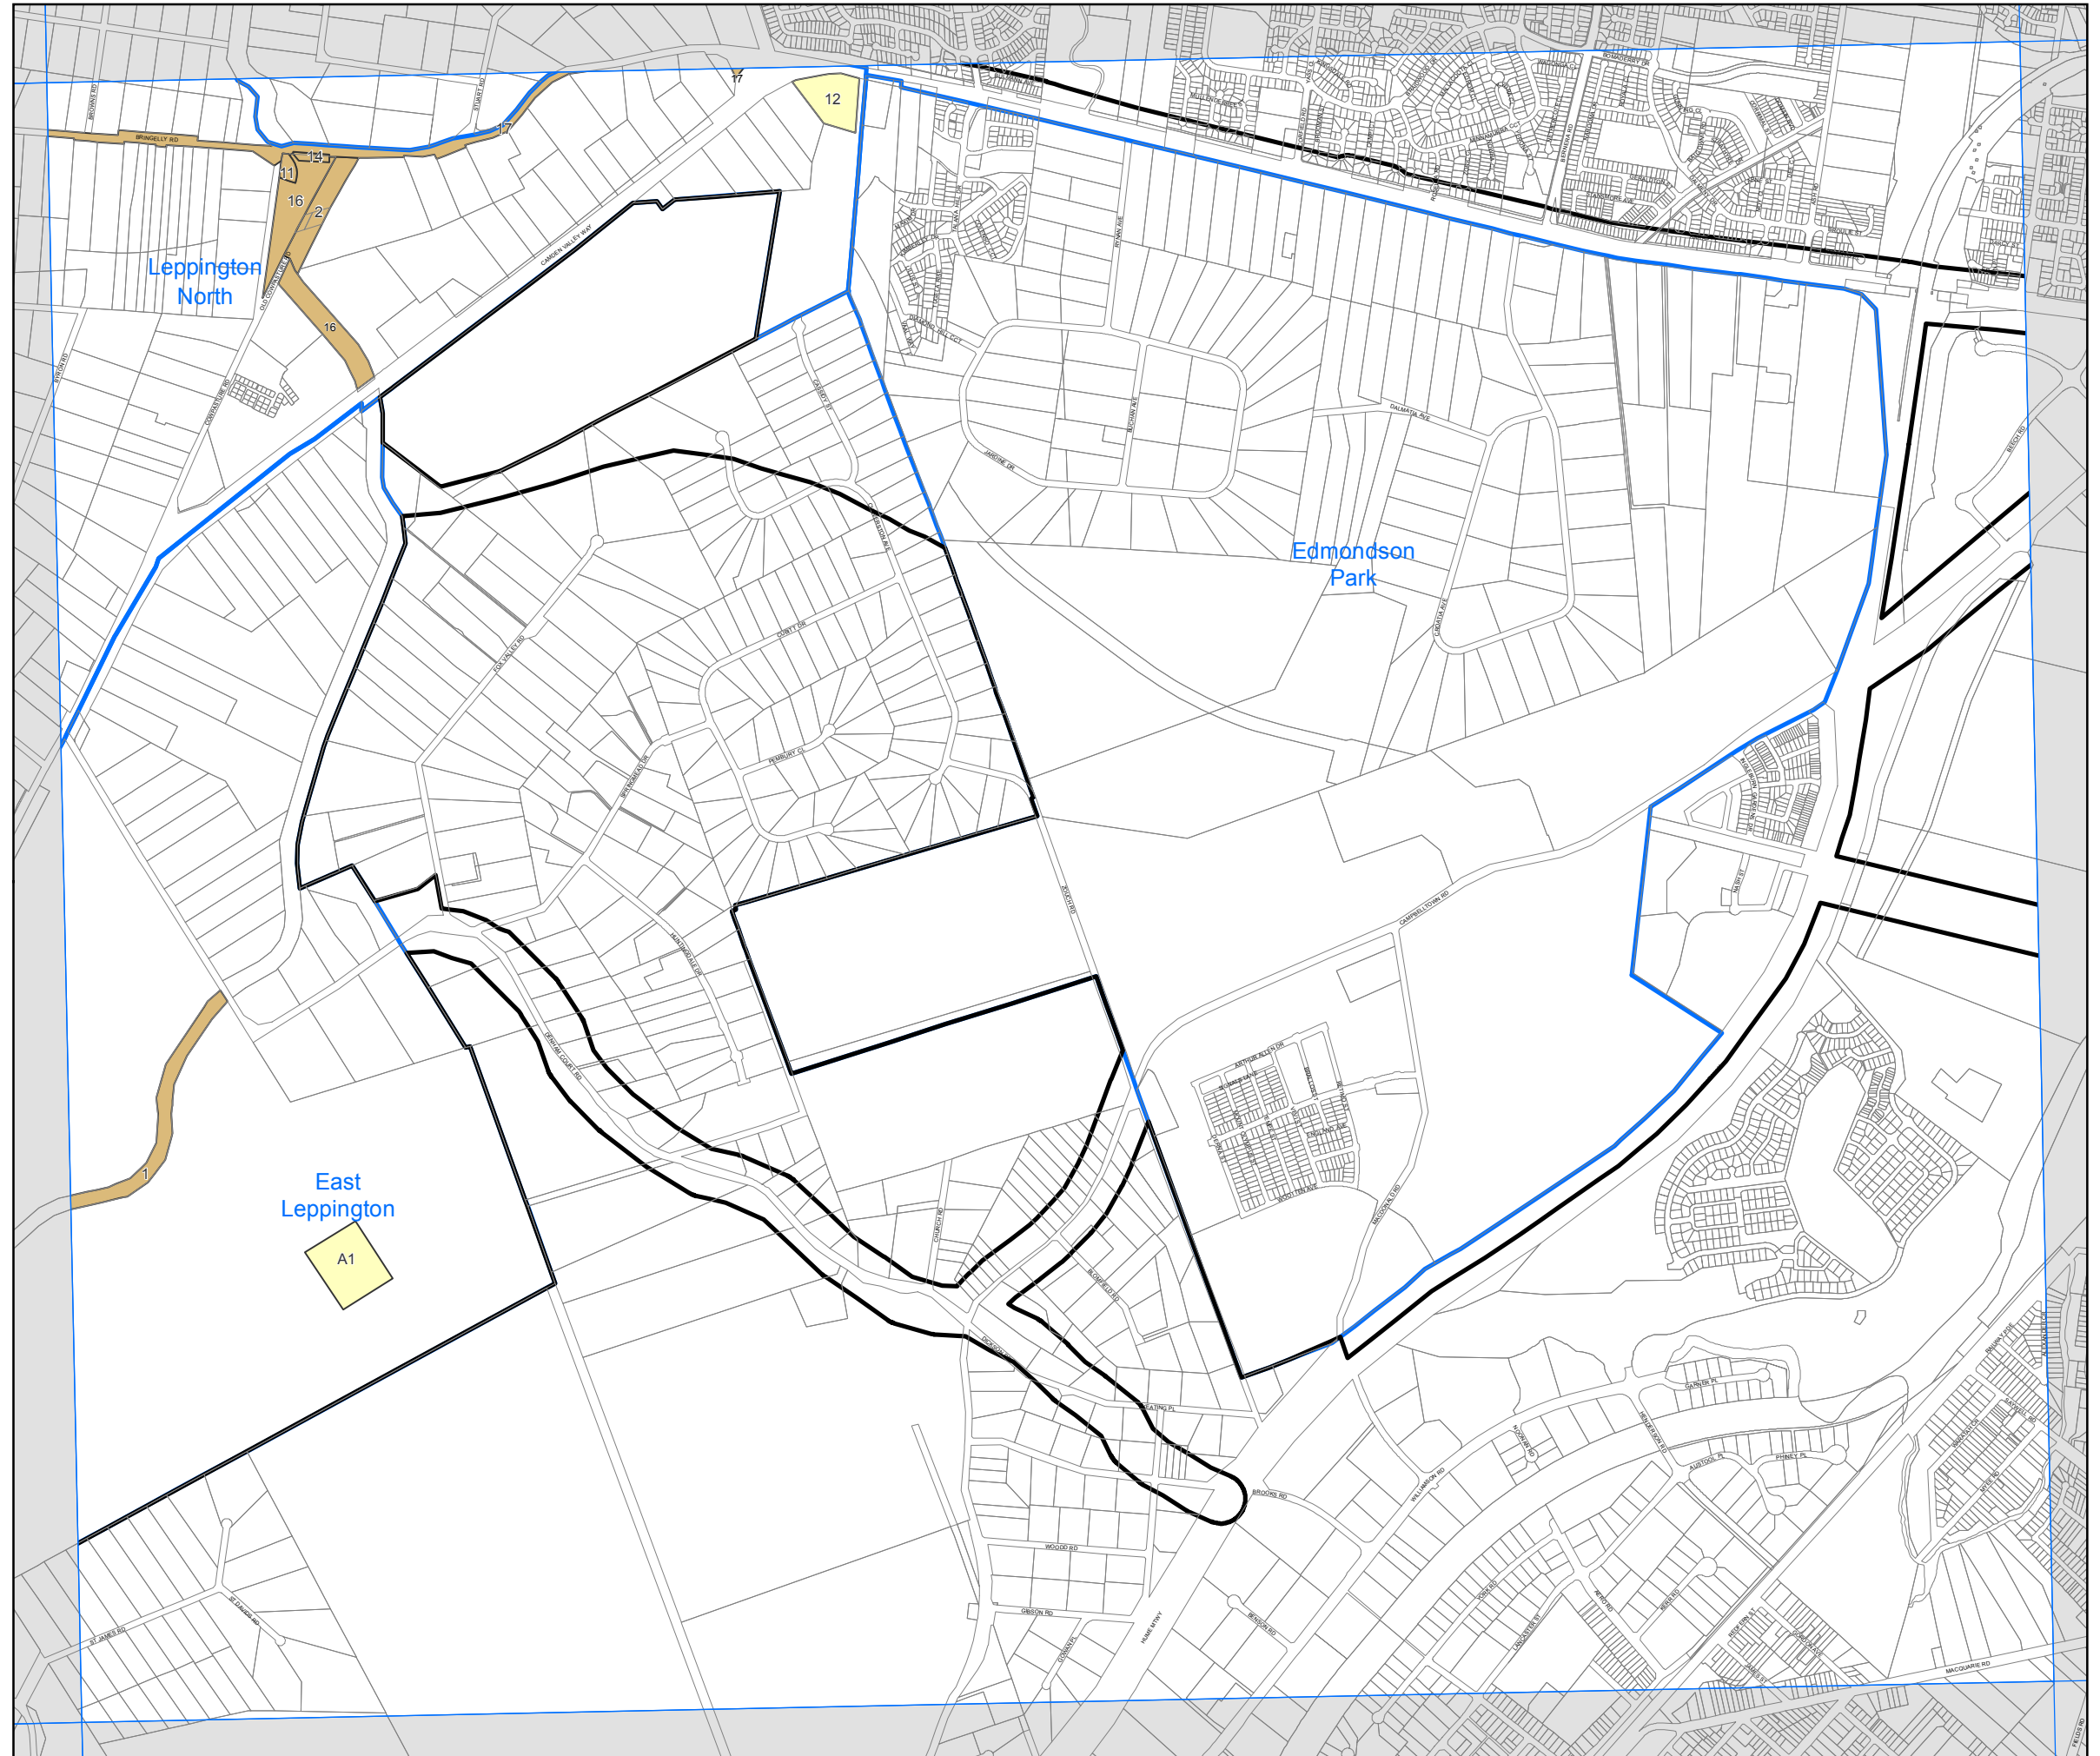

Planning & Infrastructure

State Environmental Planning Policy (Sydney Region Growth Centres) 2006

South West Growth Centre
Heritage Map
Sheet HER_013

LEGEND

Heritage

- Item - General
- Item - Archaeological
- Heritage Conservation Area

Growth Centre Boundaries

- South West Growth Centre Boundary
- South West Growth Centre Precinct Boundary

Cadastre

- Cadastre © 24/04/2013 NSW LPI

0 0.1 0.2 0.3 0.4 0.5 km

Projection: GDA 1994 Zone 56 Scale: 1:20,000 @ A3

Map Identification Number: SEPP_SRGC_SW_HER_013_020_20130424