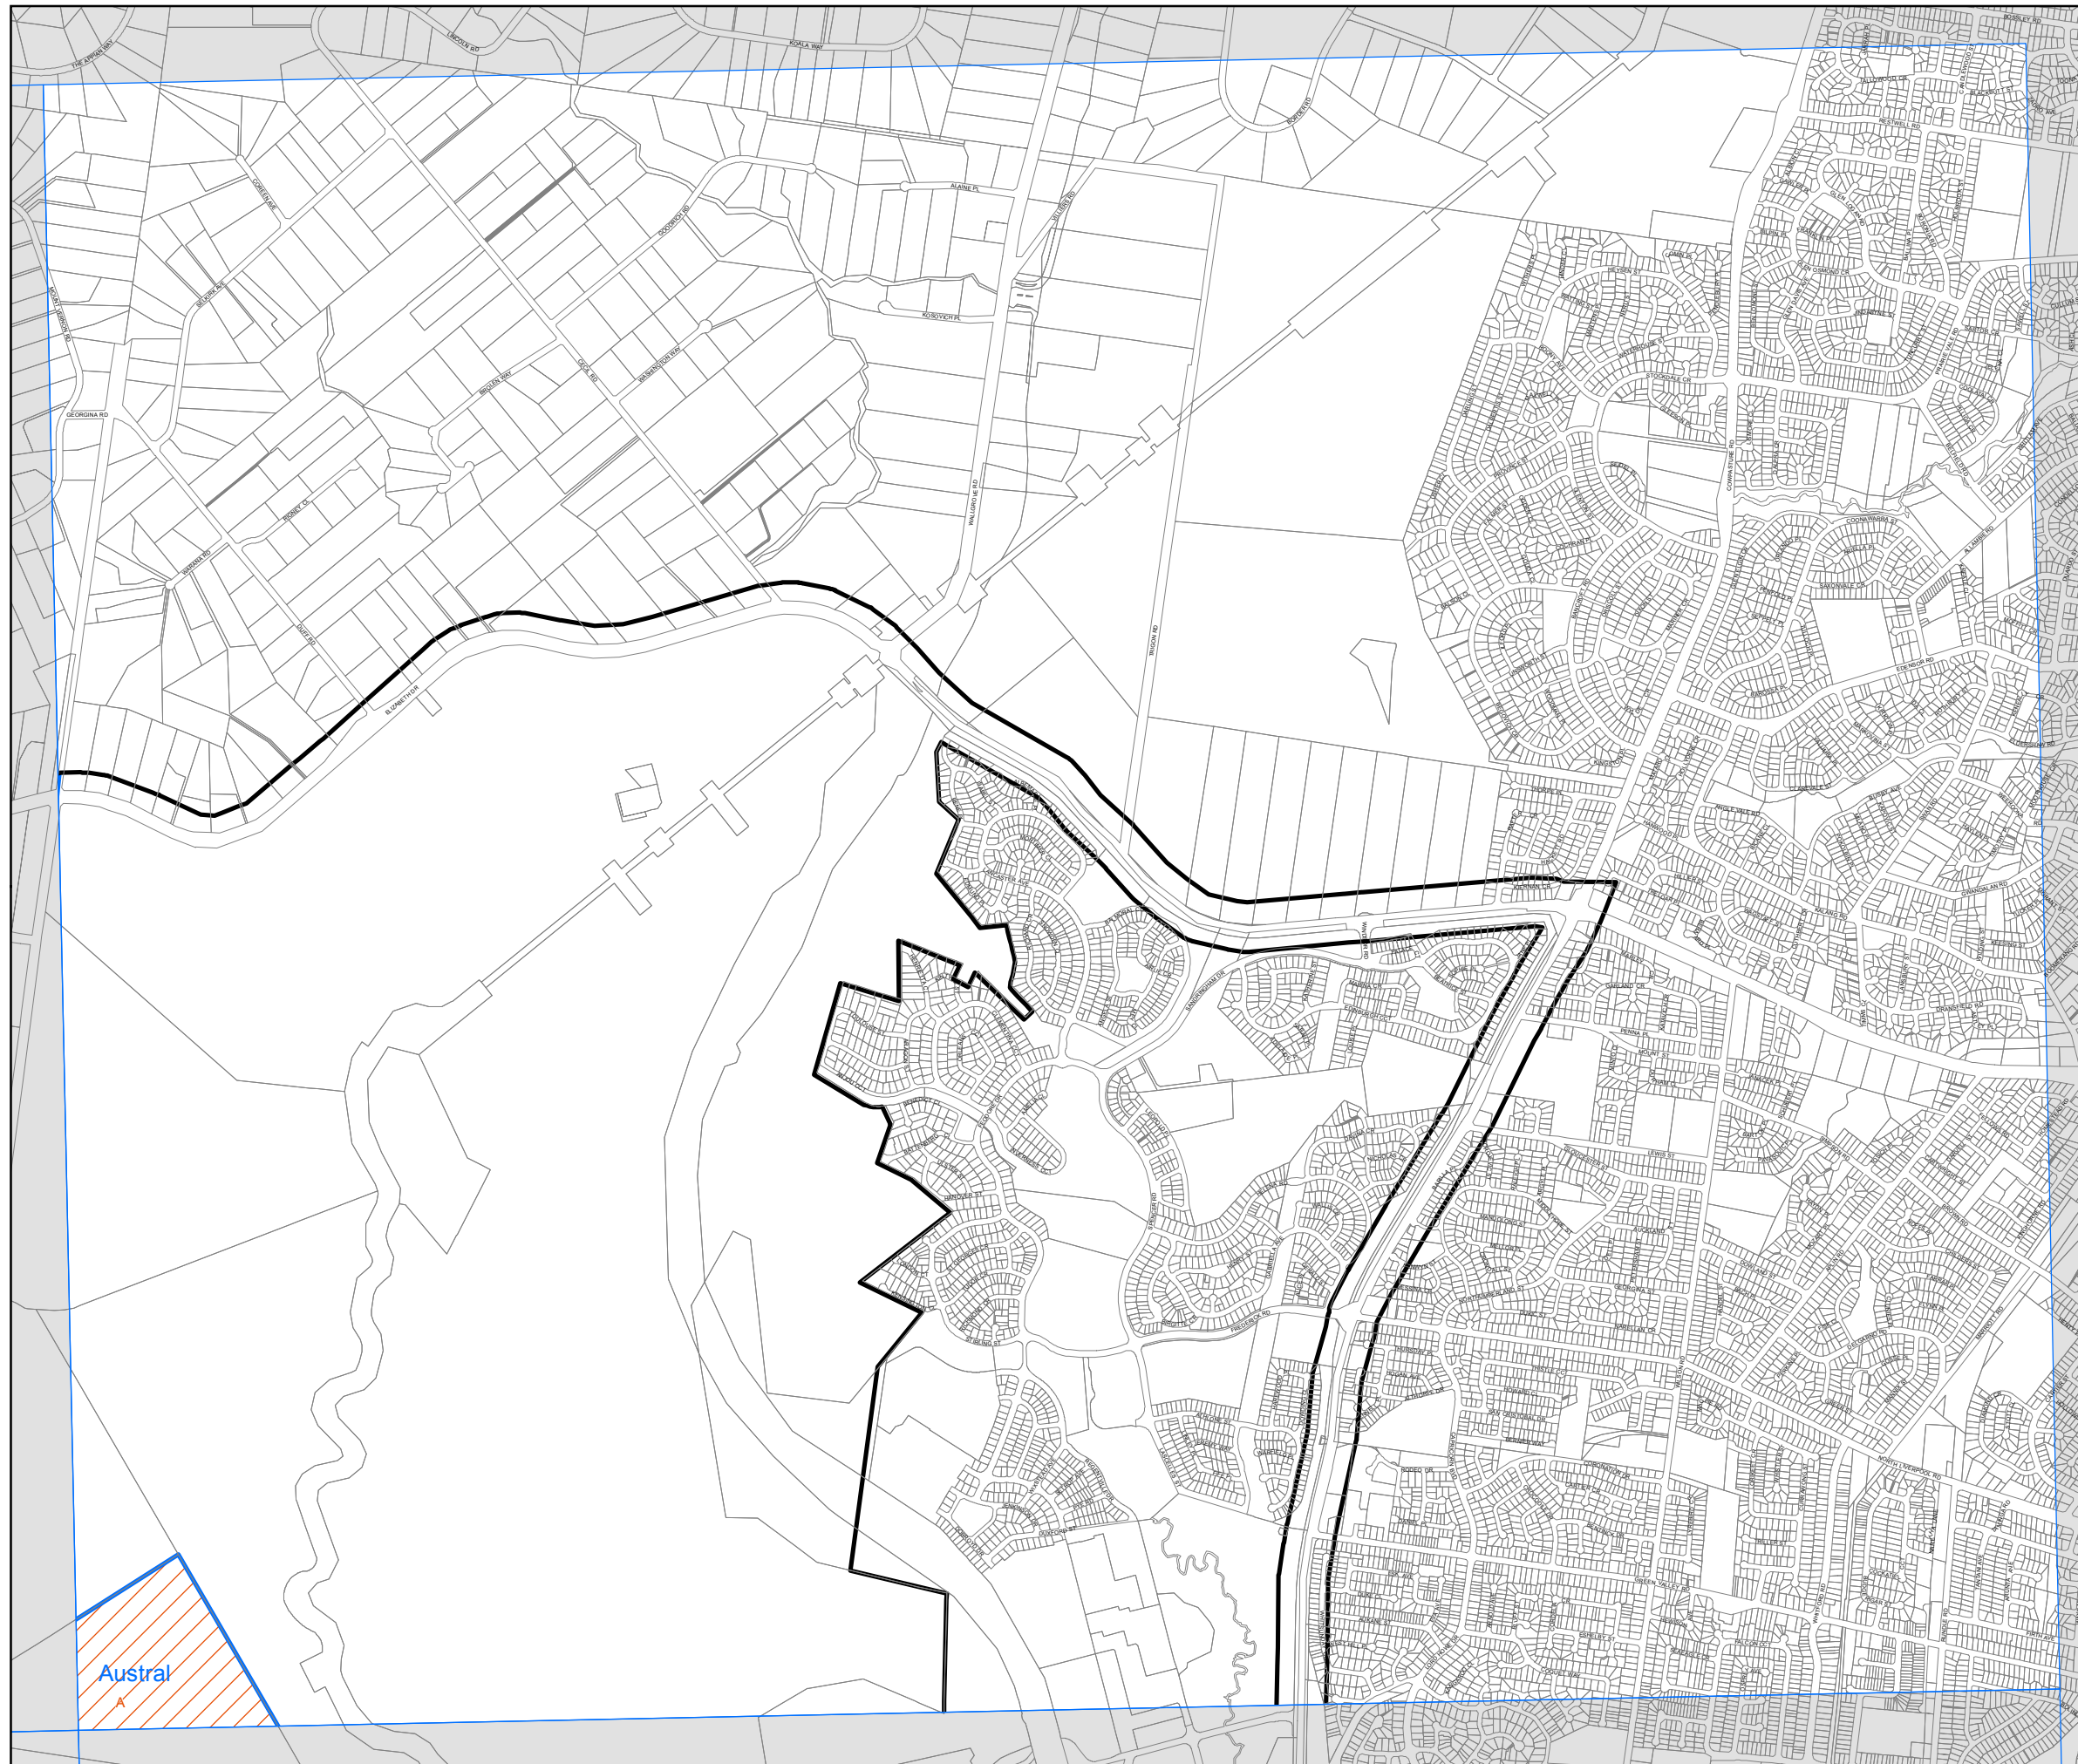

Planning & Infrastructure

State Environmental Planning Policy (Sydney Region Growth Centres) 2006

South West Growth Centre Land Application Map Sheet LAP_011

LEGEND

-  Land to which the Liverpool Growth Centres Precinct Plan applies (Appendix 8, Clause 1.3)
-  Land to which the Camden Growth Centres Precinct Plan applies (Appendix 9, Clause 1.3)
- Growth Centre Boundaries**
-  South West Growth Centre Boundary
-  South West Growth Centre Precinct Boundary
- Cadastre**
-  Cadastre © 11/01/2013 NSW LPI

0 0.1 0.2 0.3 0.4 0.5 km

Projection: GDA 1994 Zone 56 Scale: 1:20,000 @ A3

Map Identification Number: SEPP_SRGC_SW_LAP_011_020_20130111