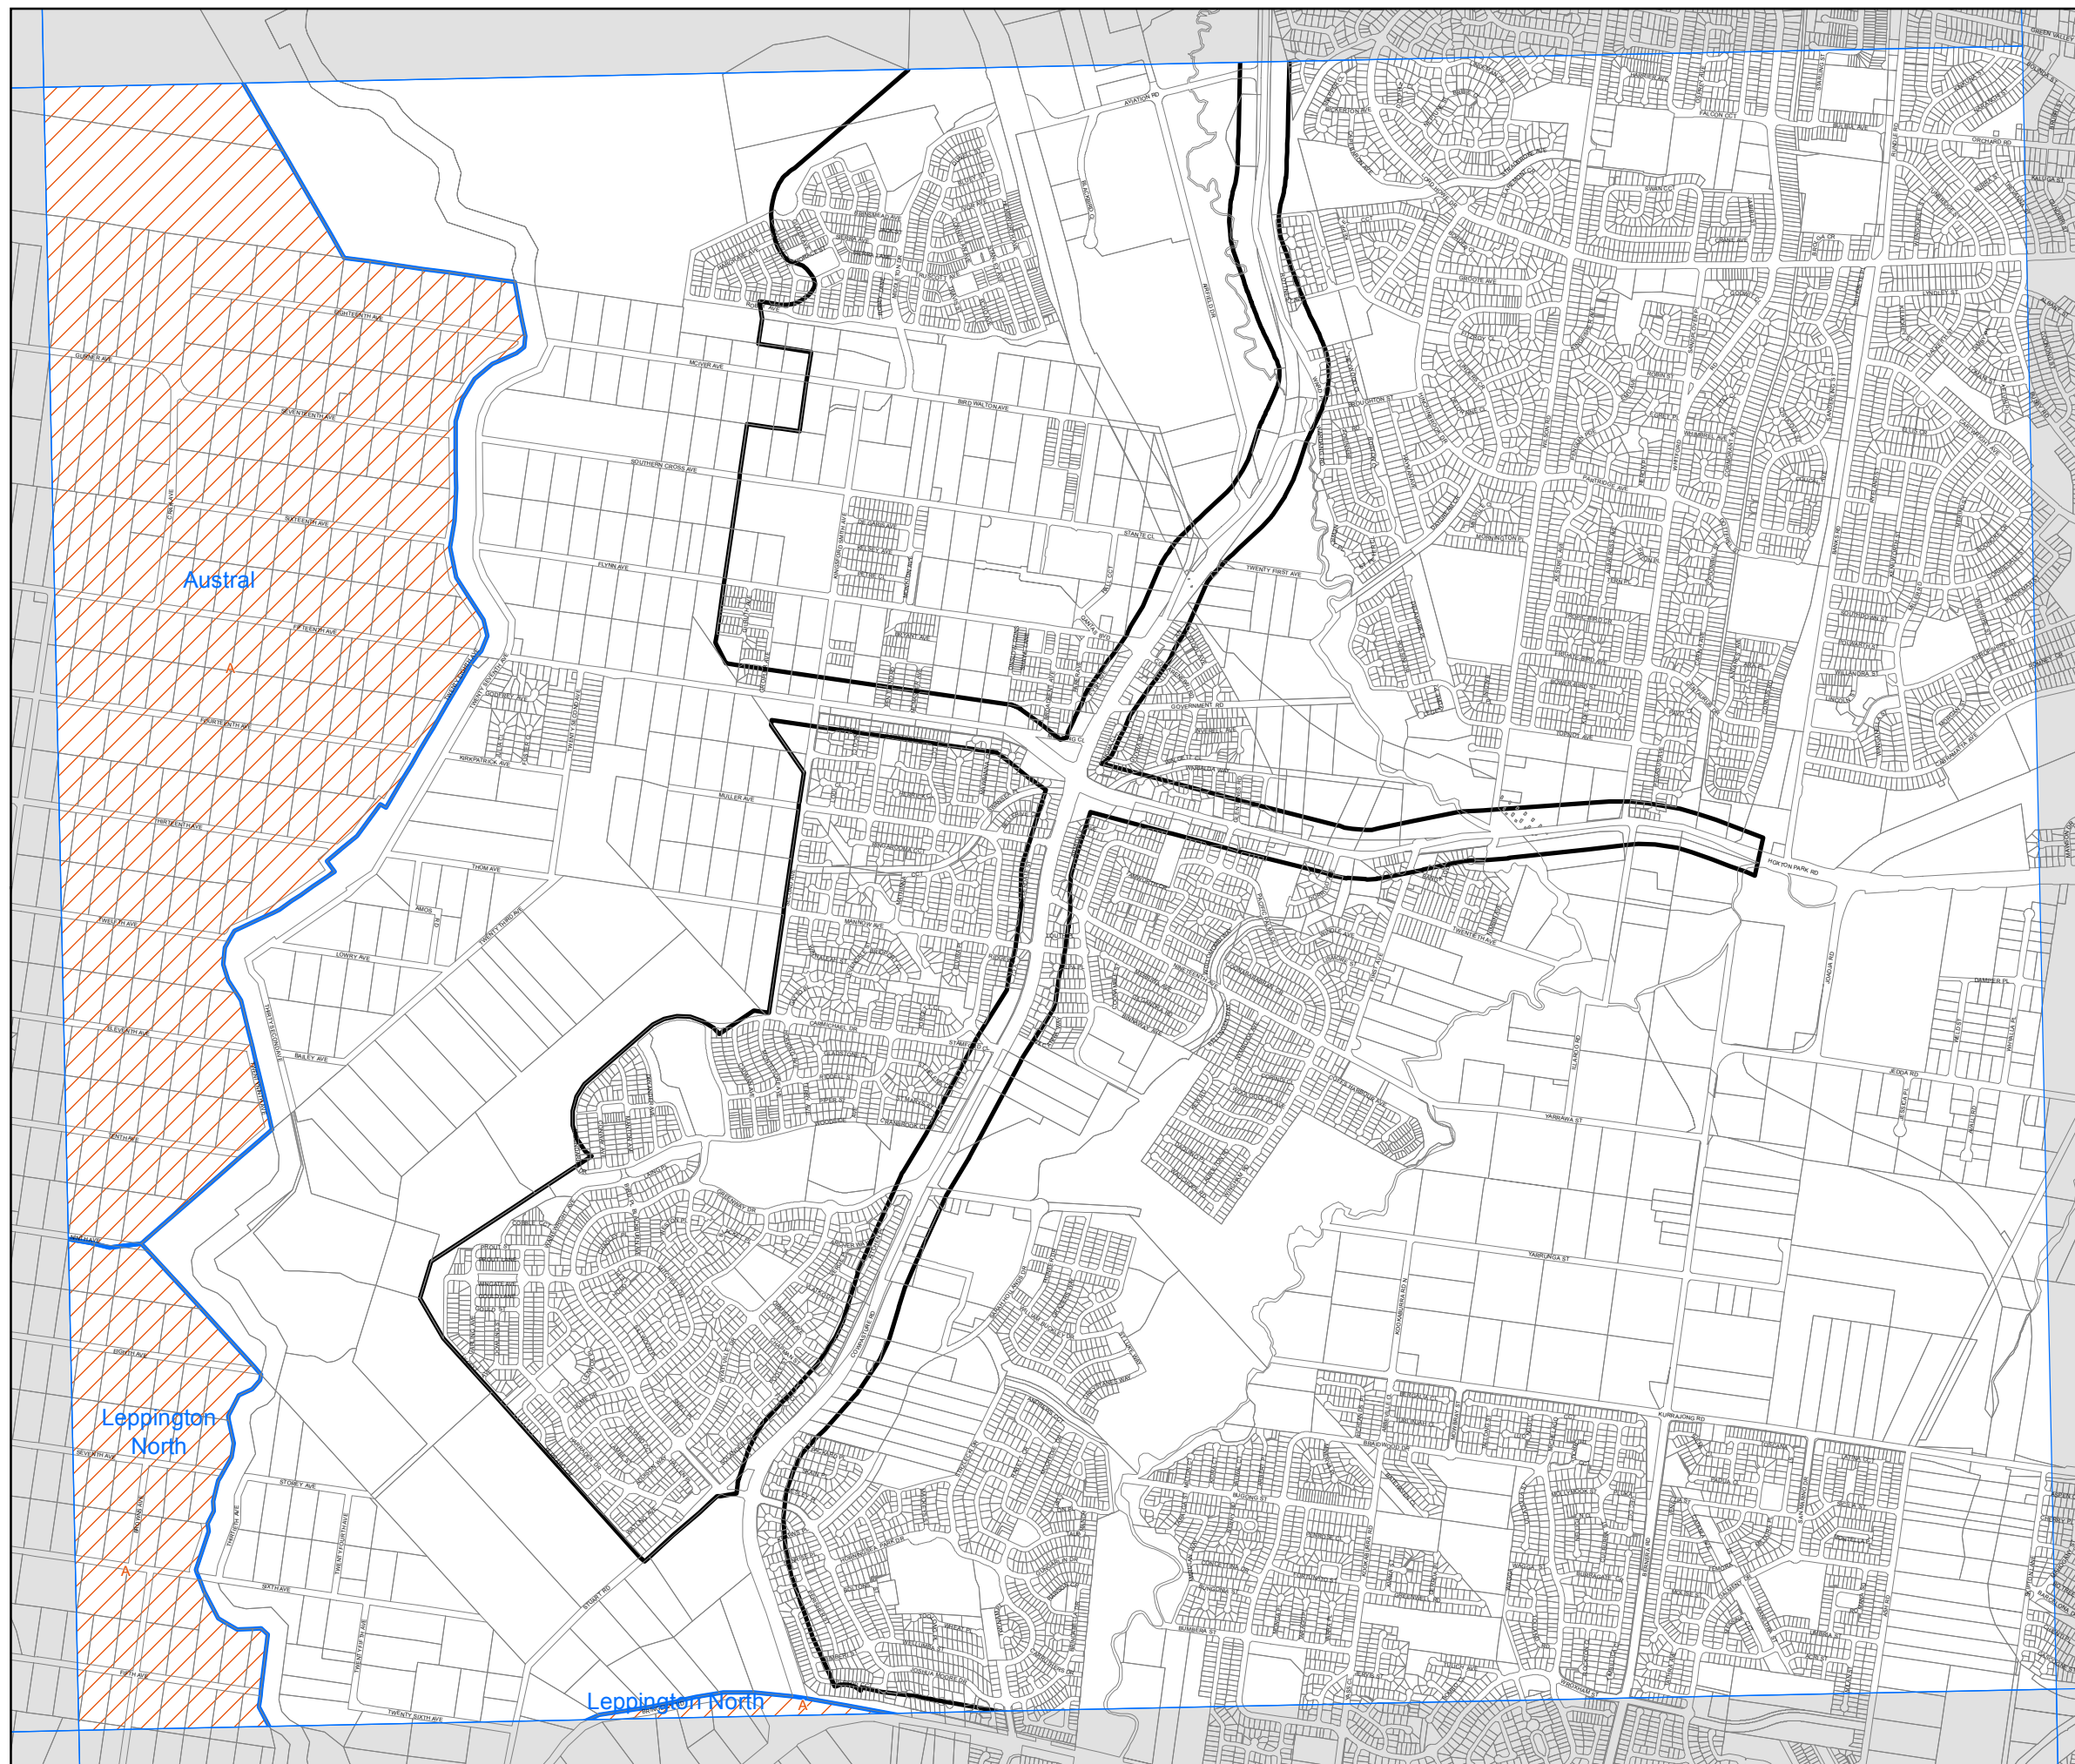

Planning & Infrastructure

State Environmental Planning Policy (Sydney Region Growth Centres) 2006

South West Growth Centre Land Application Map Sheet LAP_012

LEGEND

- Land to which the Liverpool Growth Centres Precinct Plan applies (Appendix 8, Clause 1.3)
- Land to which the Camden Growth Centres Precinct Plan applies (Appendix 9, Clause 1.3)

- Growth Centre Boundaries
- South West Growth Centre Boundary
 - South West Growth Centre Precinct Boundary

- Cadastre
- Cadastre © 31/01/2013 NSW LPI

0 0.1 0.2 0.3 0.4 0.5 km

Projection: GDA 1994 Zone 56 Scale: 1:20,000 @ A3

Map Identification Number: SEPP_SRGC_SW_LAP_012_020_20130131