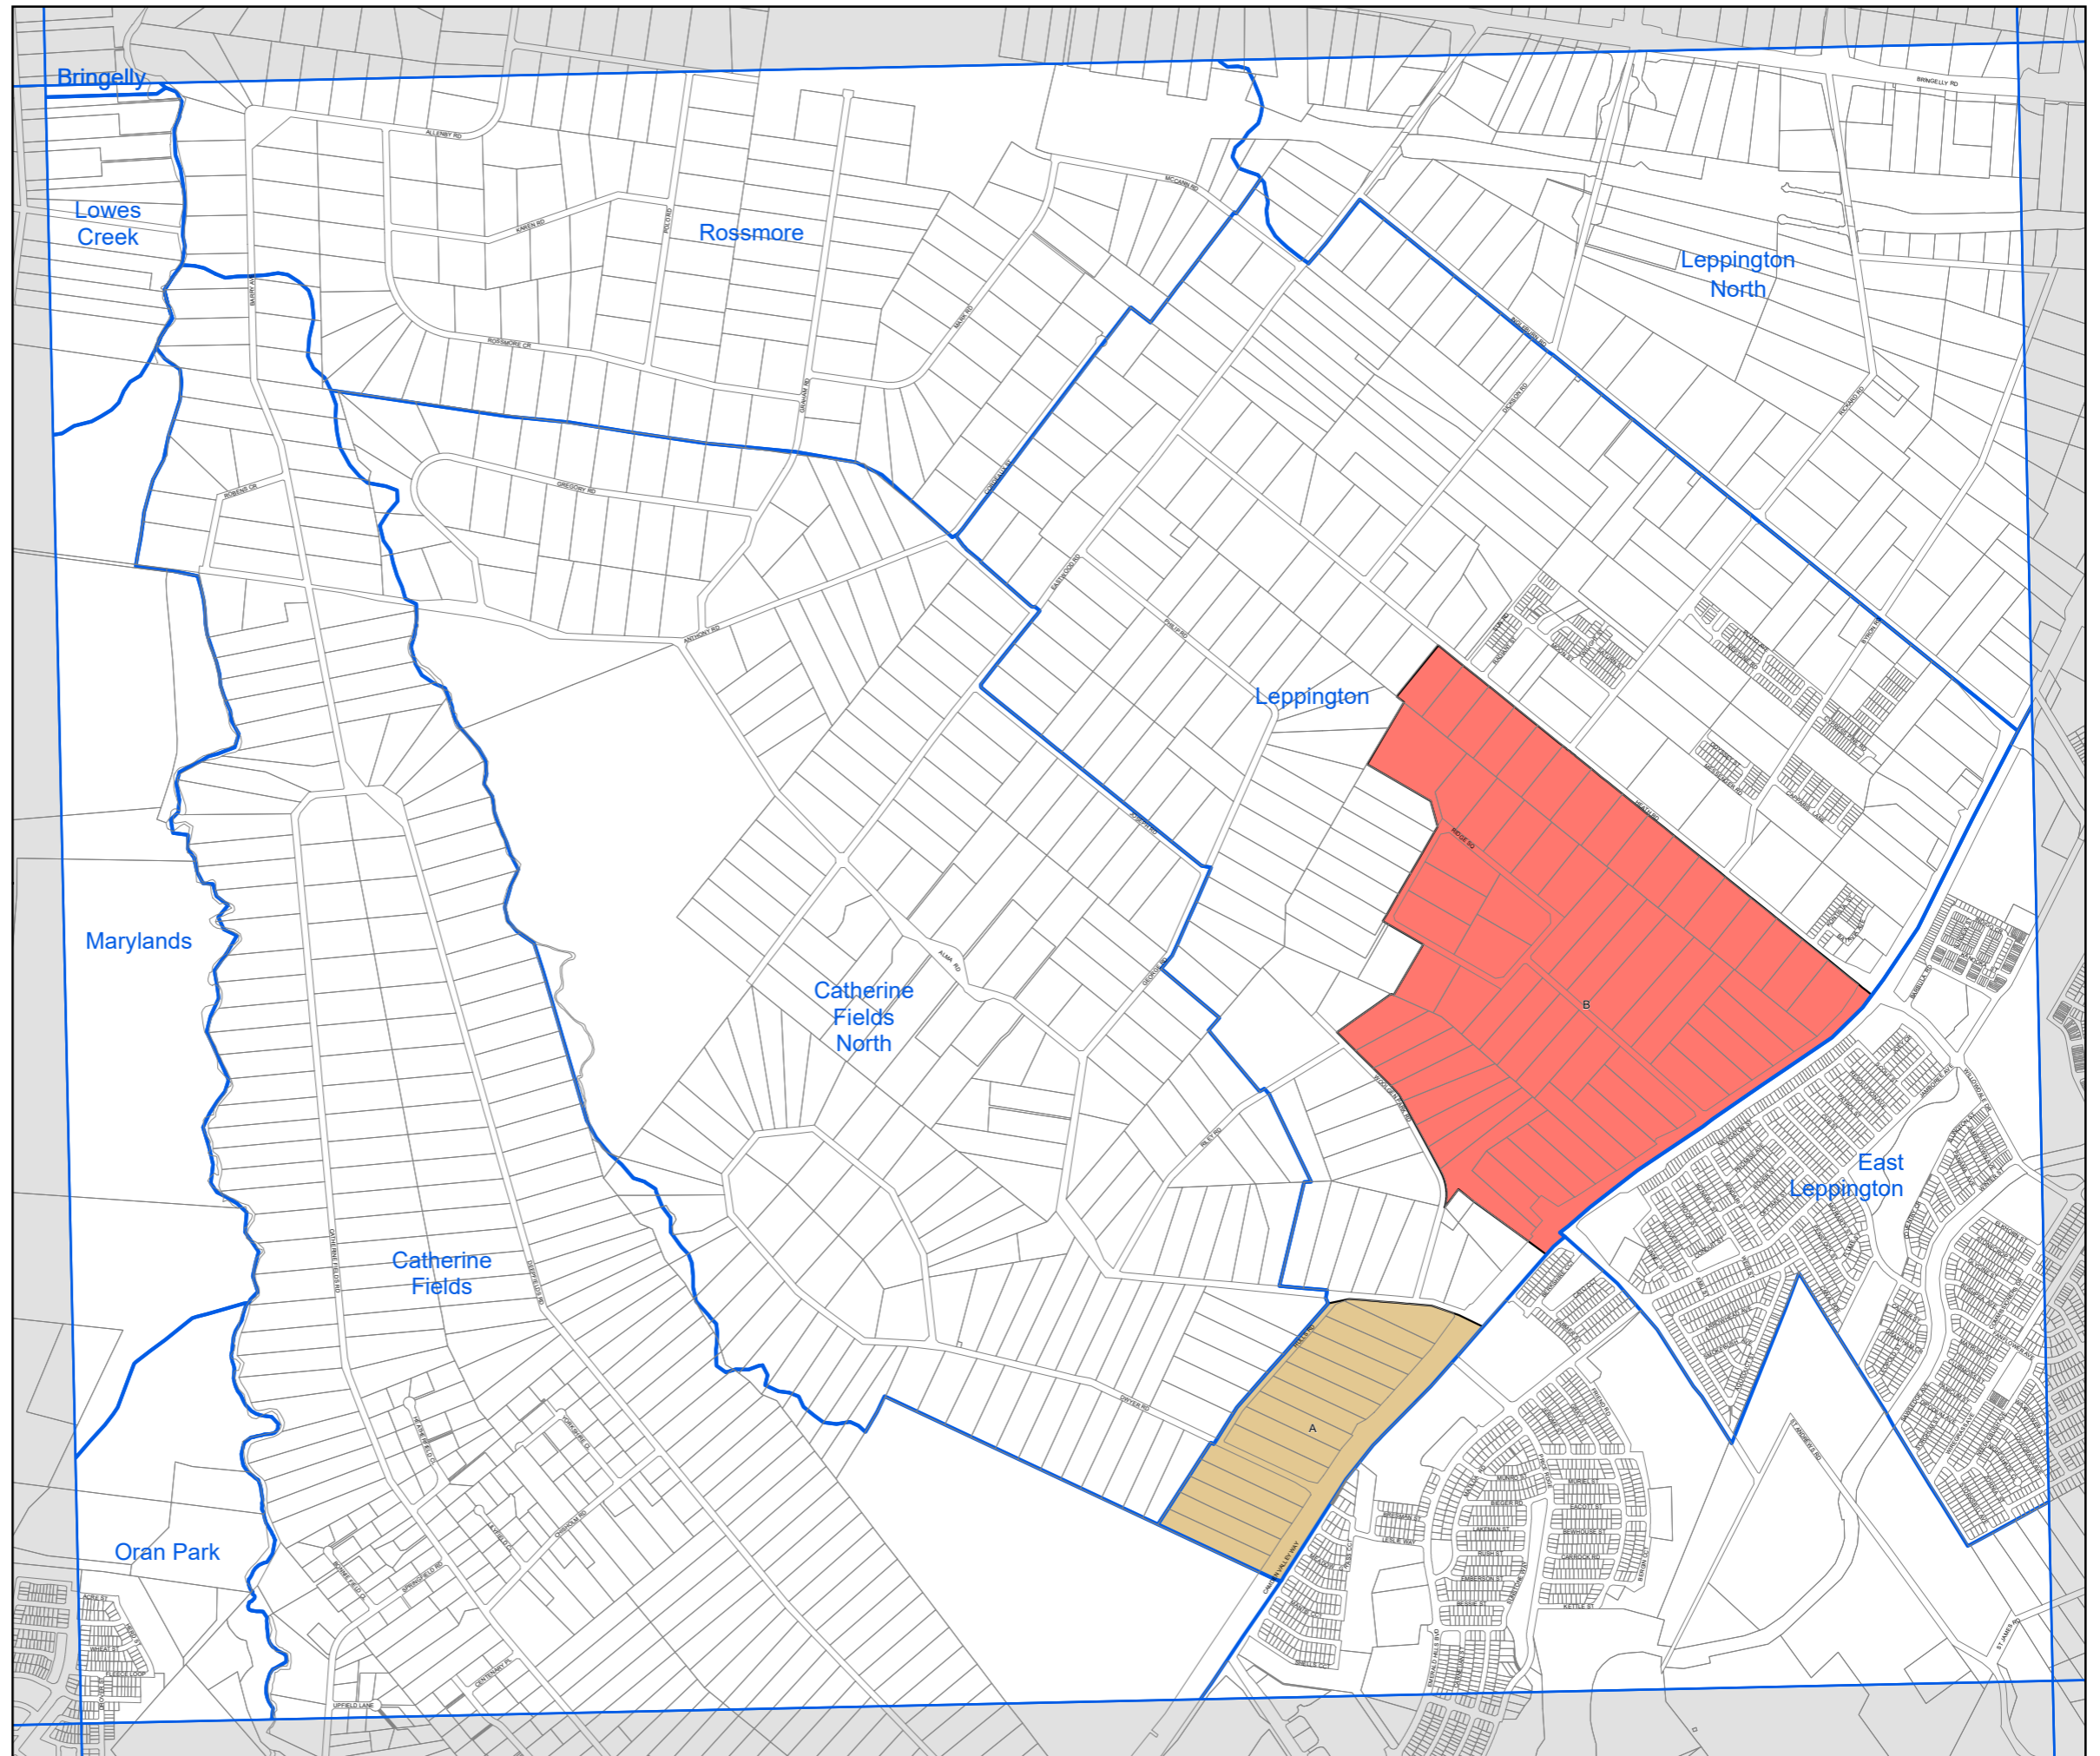

Planning,
Industry &
Environment

State Environmental Planning Policy (Sydney Region Growth Centres) 2006

South West Growth Centre
Maximum Dwellings Map
Sheet MDN_008

LEGEND

Maximum Number of Dwellings

- A 500
- B 1900

South West Growth Centre Precinct Boundary

Cadastral

Cadastral 17/06/2021 © Spatial Services

0 0.1 0.2 0.3 0.4 0.5 km

Projection: GDA 1994
MGA Zone 56 Scale: 1:20,000 @ A3

Map Identification Number: SEPP_SRGC_SW_MDN_008_020_20210617