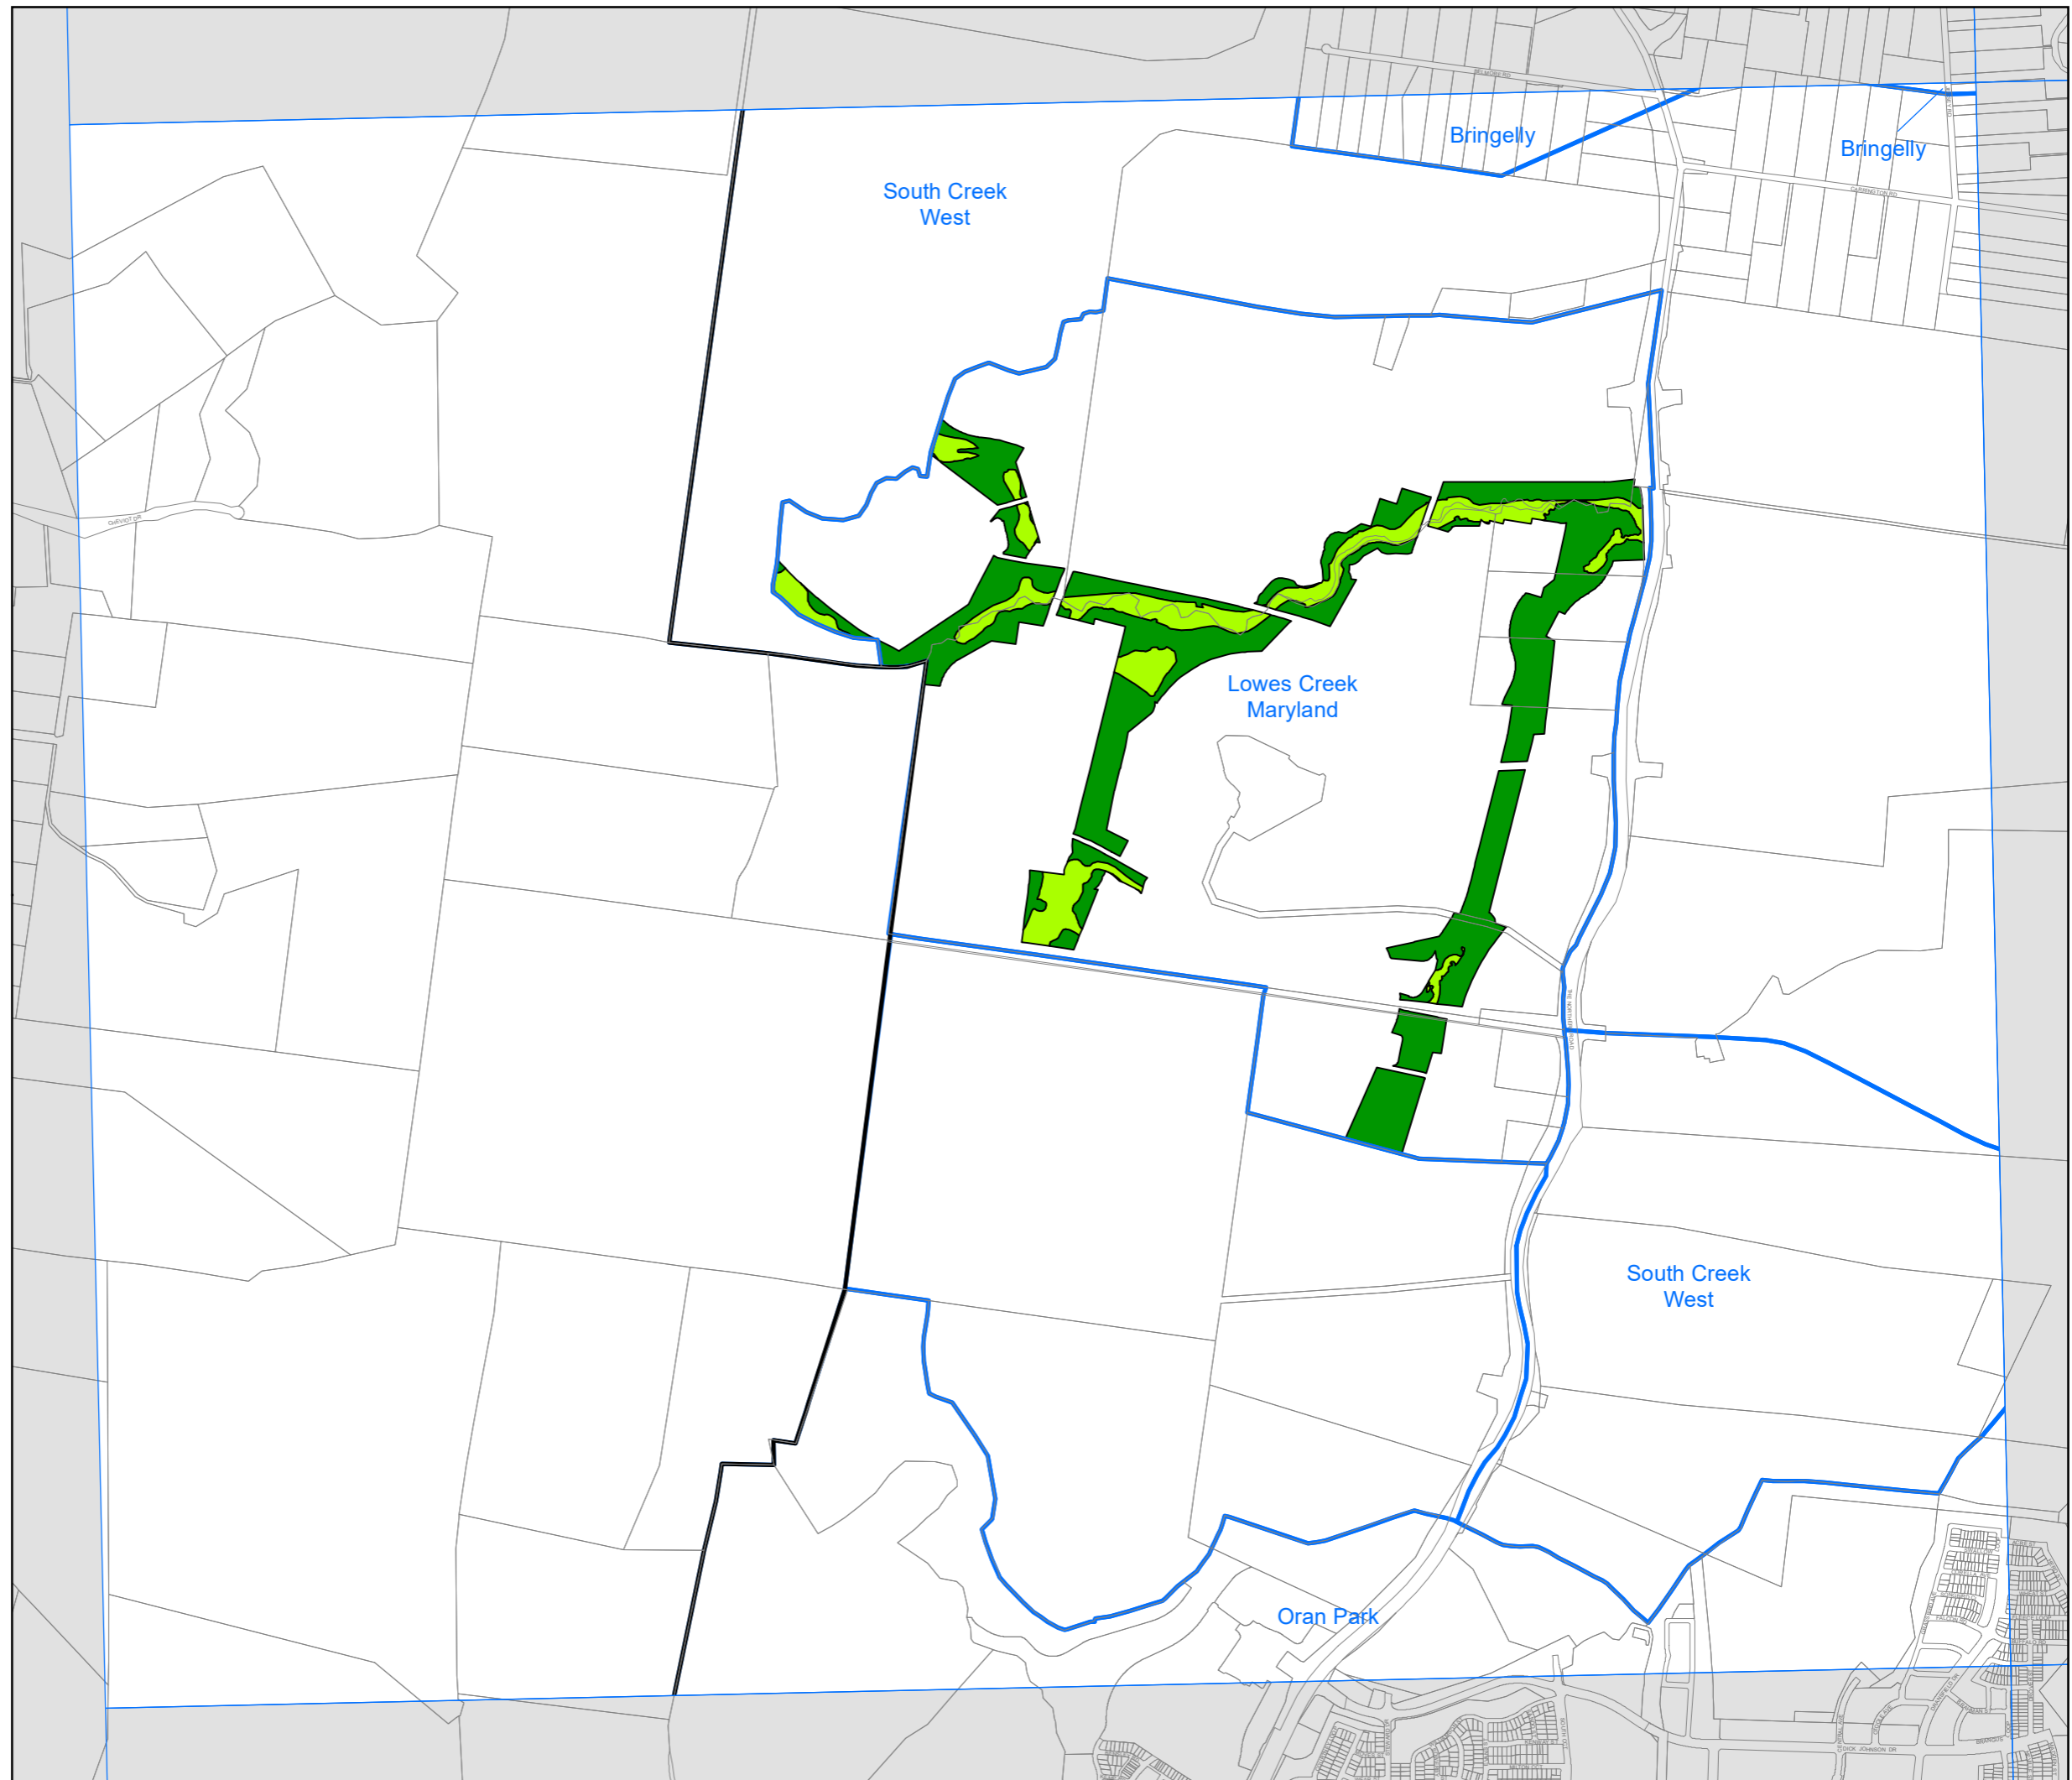

### State Environmental Planning Policy (Sydney Region Growth Centres) 2006

South West Growth Centre  
Native Vegetation Protection Map -  
Sheet NVP\_003

**Protected Vegetation**

- Existing Native Vegetation Area
- Native Vegetation Retention Area

**Growth Centre Boundaries**

- South West Growth Centre Boundary
- South West Growth Centre Precinct Boundary

**Cadastre**

- Cadastre 24/06/2021 © Spatial Services

Projection: GDA 1994  
MGA Zone 56  
Scale: 1:20,000 @ A3